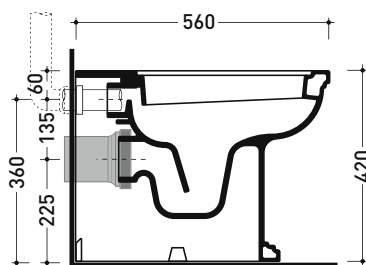

Technical accessories: Floor fixing kit (9001)  
 \*Kit suitable for wall trap H 230 mm (LKR00)  
 \*Kit suitable for floor trap from 50 to 80 mm (LKR90)  
 \*Kit suitable for floor trap from 80 to 100 mm (LK8010)  
 \*Kit suitable for floor trap from 100 to 120 mm (LK1012)  
 \*Kit suitable for floor trap from 120 to 140 mm (LK1214)  
 \*Kit suitable for floor trap from 140 to 160 mm (LK1416)  
 \*Kit suitable for floor trap from 160 to 180 mm (LKRS)  
 \*Kit suitable for floor trap from 180 to 200 mm (LK1820)  
 \*Kit suitable for floor trap from 200 to 220 mm (LK2022)  
 \*Kit suitable for floor trap from 220 to 330 mm (LK2233)

Package dim. | Weight 26 kg | Pz. Pallet n° 21

UNI EN 997

Dop-No997

pag. 1/2

Flaminia does not recommend combining this toilet model with rapid-flow/flushometer systems or traditional high tanks

vista zenitale / zenital view

vista laterale / lateral view

vista retro / back view

**SCARICO A PARETE**  
**PREDISPOSTO PER WC SOSPESO**  
 WALL DISCHARGE ARRANGEMENT  
 FOR WALL-HUNG WC

sezione longitudinale / section

**SCARICO A PAVIMENTO**  
**PREDISPOSTO DA 5 A 33 CM**  
 ARRANGEMENT DISCHARGE  
 TO FLOOR FROM 5 TO 33 CM

da/from 50 a/to 330 mm

sezione longitudinale / section