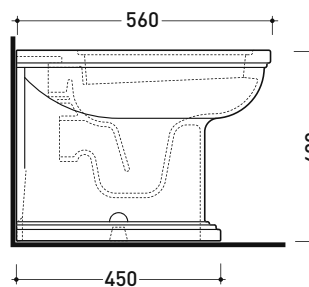

Technical accessories: Floor fixing kit (9001)  
 \*Kit suitable for wall trap H 230 mm (LKR00)  
 \*Kit suitable for floor trap from 50 to 80 mm (LKR90)  
 \*Kit suitable for floor trap from 80 to 100 mm (LK8010)  
 \*Kit suitable for floor trap from 100 to 120 mm (LK1012)  
 \*Kit suitable for floor trap from 120 to 140 mm (LK1214)  
 \*Kit suitable for floor trap from 140 to 160 mm (LK1416)  
 \*Kit suitable for floor trap from 160 to 180 mm (LKRS)  
 \*Kit suitable for floor trap from 180 to 200 mm (LK1820)  
 \*Kit suitable for floor trap from 200 to 220 mm (LK2022)  
 \*Kit suitable for floor trap from 220 to 330 mm (LK2233)

Package dim. | Weight 26 kg | Pz. Pallet n° 21

UNI EN 997

Dop-No997

pag. 1/2

Flaminia does not recommend combining this toilet model with rapid-flow/flushometer systems or traditional high tanks

vista zenitale / zenital view

vista laterale / lateral view

vista retro / back view

**SCARICO A PARETE**  
**PREDISPOSTO PER WC SOSPESO**  
 WALL DISCHARGE ARRANGEMENT  
 FOR WALL-HUNG WC

sezione longitudinale / section

**SCARICO A PAVIMENTO**  
**PREDISPOSTO DA 5 A 33 CM**  
 ARRANGEMENT DISCHARGE  
 TO FLOOR FROM 5 TO 33 CM

da/from 50 a/to 330 mm

sezione longitudinale / section