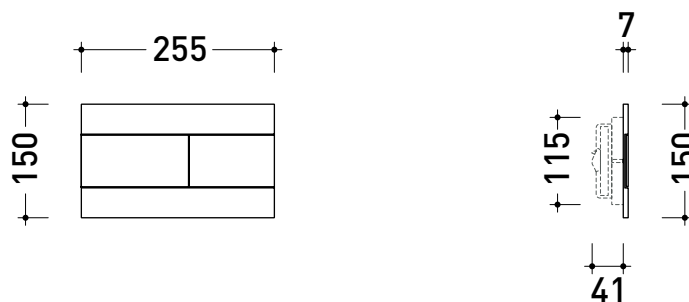

659044FL

DUAL SLIM double flush mechanical control plate
POLISHED CHROME finish

659046FL

DUAL SLIM double flush mechanical control plate
SATIN CHROME finish

Dual flush

- Mechanic actuation
- Dimensions: 255 X 150 mm
- Operating force < 20N
- Thickness: 7 mm

COMPATIBLE WITH OLI74 PLUS CISTERN

Package dim.

Weight 0,5 kg

Pz. Pallet n°

CE

sizes in mm