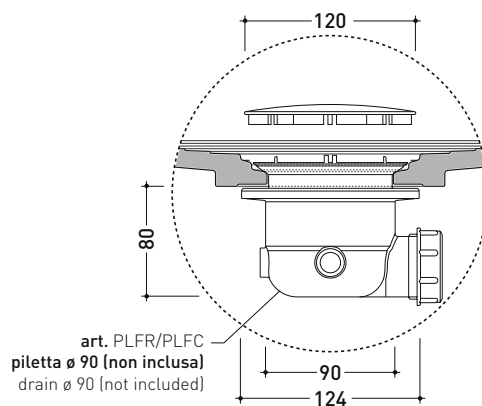

DR100 Water Drop 100x70

Laid on or built-in in the floor shower tray 100x70 cm
(\varnothing 90mm drainage system not included)

Complements: **Line taps shower:** ONE - NOKÉ - SI - FOLD - X1
Line accessories: TWO - HOOP - NOKÉ - FOLD

Technical accessories: **drainage system with CHROME cover \varnothing 90mm (PLFR)**
drainage system with CERAMIC cover \varnothing 90mm (PLFC)

Package dim. | Weight **32,2 kg** | Pz. Pallet n° **10**

UNI EN 14527 Dop-No14527

vista zenitale / zenital view

vista frontale / frontal view

sezione longitudinale / section

PILETTA CONSIGLIATA / SUGGESTED DRAIN

Piletta sifonata / Drainage
Portata / Flow rate: 0,52 l/sec (EN 274 >0,4 l/sec)

dettaglio del bordo / shower tray rim detail

sizes in mm

Please consider a 2% tolerance on indicated measurements

CERAMIC: glossy finish

white black

matt finish

milky white carbone lava grey nuvola fango rosso rubens petrolio