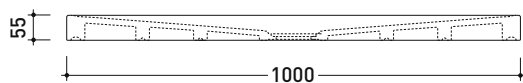

DR100 Water Drop 100x70

Laid on or built-in in the floor shower tray 100x70 cm
(\varnothing 90mm drainage system not included)

Complements: **Line taps shower:** ONE - NOKÉ - SI - FOLD - X1
Line accessories: TWO - HOOP - NOKÉ - FOLD

Technical accessories: **drainage system with CHROME cover \varnothing 90mm (PLFR)**
drainage system with CERAMIC cover \varnothing 90mm (PLFC)

Package dim. | Weight **32,2 kg** | Pz. Pallet n° **10**

UNI EN 14527 Dop-No14527

vista zenitale / zenital view

vista frontale / frontal view

sezione longitudinale / section

PILETTA CONSIGLIATA / SUGGESTED DRAIN

Piletta sifonata / Drainage
Portata / Flow rate: 0,52 l/sec (EN 274 >0,4 l/sec)

dettaglio del bordo / shower tray rim detail

sizes in mm

Please consider a 2% tolerance on indicated measurements

CERAMIC: glossy finish

white black

matt finish

milky white carbone lava grey nuvola fango rosso rubens petrolio