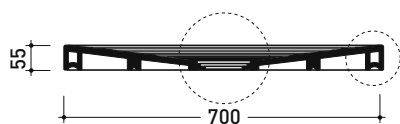

DR100 Water Drop 100x70

Laid on or built-in in the floor shower tray 100x70 cm
(\varnothing 90mm drainage system not included)

Complements: **Line taps shower:** ONE - NOKÉ - SI - FOLD - X1
Line accessories: TWO - HOOP - NOKÉ - FOLD

Technical accessories: **drainage system with CHROME cover \varnothing 90mm (PLFR)**
drainage system with CERAMIC cover \varnothing 90mm (PLFC)

Package dim. | Weight **32,2 kg** | Pz. Pallet n° **10**

UNI EN 14527 Dop-No14527

vista zenitale / zenital view

vista frontale / frontal view

sezione longitudinale / section

PILETTA CONSIGLIATA / SUGGESTED DRAIN

Piletta sifonata / Drainage
Portata / Flow rate: 0,52 l/sec (EN 274 >0,4 l/sec)

dettaglio del bordo / shower tray rim detail

sizes in mm

Please consider a 2% tolerance on indicated measurements

CERAMIC: glossy finish

white black

matt finish

milky white carbone lava grey nuvola fango rosso rubens petrolio