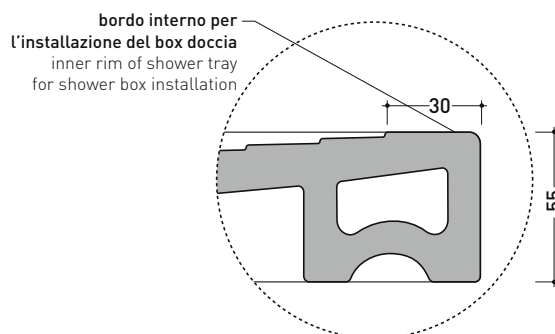

DR100 Water Drop 100x70

Laid on or built-in in the floor shower tray 100x70 cm
(\varnothing 90mm drainage system not included)

Complements: **Line taps shower:** ONE - NOKÉ - SI - FOLD - X1
Line accessories: TWO - HOOP - NOKÉ - FOLD

Technical accessories: **drainage system with CHROME cover \varnothing 90mm (PLFR)**
drainage system with CERAMIC cover \varnothing 90mm (PLFC)

Package dim. | Weight **32,2 kg** | Pz. Pallet n° **10**

UNI EN 14527 Dop-No14527

vista zenitale / zenital view

vista frontale / frontal view

sezione longitudinale / section

PILETTA CONSIGLIATA / SUGGESTED DRAIN

Piletta sifonata / Drainage
Portata / Flow rate: 0,52 l/sec (EN 274 >0,4 l/sec)

dettaglio del bordo / shower tray rim detail

sizes in mm

Please consider a 2% tolerance on indicated measurements

CERAMIC: glossy finish

white black

matt finish

milky white carbone lava grey nuvola fango rosso rubens petrolio