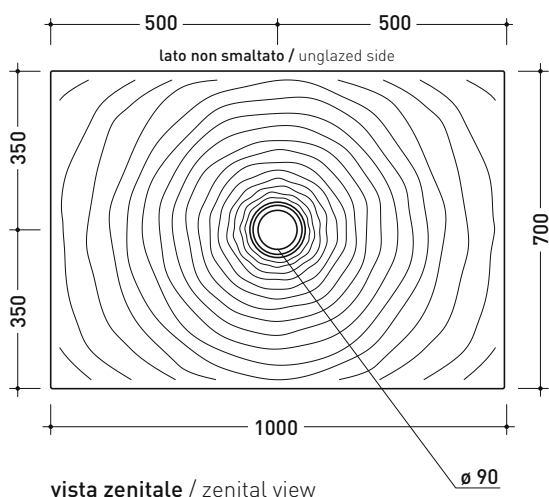

DR100 Water Drop 100x70

Laid on or built-in in the floor shower tray 100x70 cm
(\varnothing 90mm drainage system not included)

Complements: **Line taps shower:** ONE - NOKÉ - SI - FOLD - X1
Line accessories: TWO - HOOP - NOKÉ - FOLD

Technical accessories: **drainage system with CHROME cover \varnothing 90mm (PLFR)**
drainage system with CERAMIC cover \varnothing 90mm (PLFC)

Package dim. | Weight **32,2 kg** | Pz. Pallet n° **10**

UNI EN 14527 Dop-No14527

vista zenitale / zenital view

vista frontale / frontal view

sezione longitudinale / section

PILETTA CONSIGLIATA / SUGGESTED DRAIN

Piletta sifonata / Drainage
Portata / Flow rate: 0,52 l/sec (EN 274 >0,4 l/sec)

dettaglio del bordo / shower tray rim detail

sizes in mm

Please consider a 2% tolerance on indicated measurements

CERAMIC: glossy finish

white black

matt finish

milky white carbone lava grey nuvola fango rosso rubens petrolio