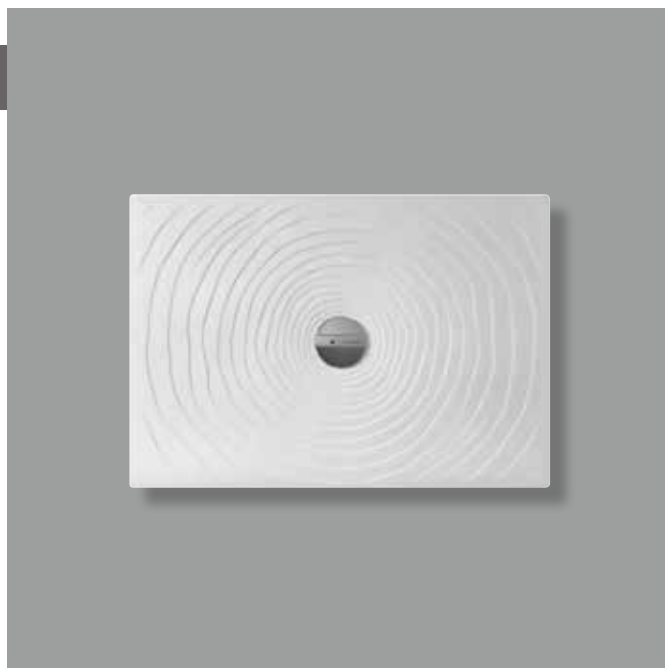

DR100 Water Drop 100x70

Laid on or built-in in the floor shower tray 100x70 cm
(\varnothing 90mm drainage system not included)

Complements: **Line taps shower:** ONE - NOKÉ - SI - FOLD - X1
Line accessories: TWO - HOOP - NOKÉ - FOLD

Technical accessories: **drainage system with CHROME cover \varnothing 90mm (PLFR)**
drainage system with CERAMIC cover \varnothing 90mm (PLFC)

Package dim. | Weight **32,2 kg** | Pz. Pallet n° **10**

UNI EN 14527 Dop-No14527

vista zenitale / zenital view

vista frontale / frontal view

sezione longitudinale / section

PILETTA CONSIGLIATA / SUGGESTED DRAIN

Piletta sifonata / Drainage
Portata / Flow rate: 0,52 l/sec (EN 274 >0,4 l/sec)

dettaglio del bordo / shower tray rim detail

sizes in mm

Please consider a 2% tolerance on indicated measurements

CERAMIC: glossy finish

white black

matt finish

milky white carbone lava grey nuvola fango rosso rubens petrolio