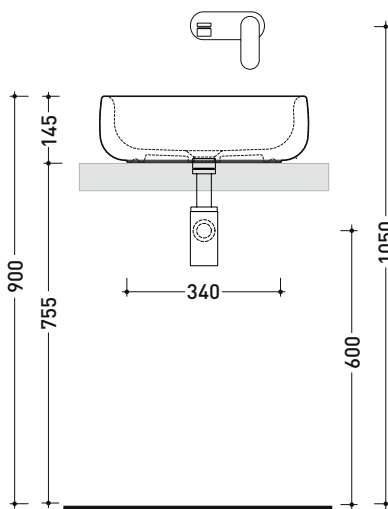

sezione longitudinale / section

sizes in mm

Please consider a 2% tolerance on indicated measurements

BN46A Bonola 46

Basin 46 cm - countertop or suitable for pedestal

• without overflow

Complements: **BONOLA pedestal** (BN50C)
FORTY6 shelf (F6BN)
Struttura FILO 60 / 75 (FI60SV - FI75SV - FI75SC)
Furniture CUBIKA - depth. 50
DENVER furniture (DV103M)
Line taps basin: ONE - NOKÉ - SI - FOLD - X1 - STIL
Line accessories: TWO - HOOP - FOLD

Package dim. 53 x 17,5 x 49 cm | Weight 12,5 kg | Pz. Pallet n° 28

CE UNI EN 14688 - CL00 Dop-No14688

vista zenitale / zenital view

vista zenitale / zenital view

vista frontale / frontal view

sezione longitudinale / section

sizes in mm

Please consider a 2% tolerance on indicated measurements

BN50A Bonola 50

Basin 50 cm - countertop or suitable for pedestal

• without overflow

Complements: **BONOLA pedestal (BN50C)**
Furniture CUBIKA - depth. 50
DENVER furniture (DV103M)
Line taps basin: ONE - NOKÉ - SI - FOLD - X1 - STIL
Line accessories: TWO - HOOP - FOLD

Package dim. 53 x 17,5 x 49 cm | Weight 15,3 kg | Pz. Pallet n° 18

CE UNI EN 14688 - CL00 Dop-No14688

vista zenitale / zenital view

vista zenitale / zenital view

vista frontale / frontal view

sezione longitudinale / section