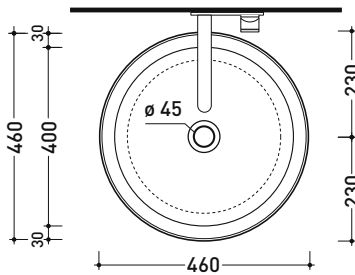

Package dim.

Weight 15,7 kg

Pz. Pallet n° 18

CE UNI EN 14688 - CL00 Dop-No14688

vista zenitale / zenital view

foro consigliato
 sul piano Ø140
 suggested hole
 on the top Ø140

vista zenitale / zenital view

vista frontale / frontal view

sezione longitudinale / section

sizes in mm

Please consider a 2% tolerance on indicated measurements

BN46A Bonola 46

Basin 46 cm - countertop or suitable for pedestal

• without overflow

Complements: **BONOLA pedestal** (BN50C)
FORTY6 shelf (F6BN)
Struttura FILO 60 / 75 (FI60SV - FI75SV - FI75SC)
Furniture CUBIKA - depth. 50
DENVER furniture (DV103M)
Line taps basin: ONE - NOKÉ - SI - FOLD - X1 - STIL
Line accessories: TWO - HOOP - FOLD

Package dim. 53 x 17,5 x 49 cm | Weight 12,5 kg | Pz. Pallet n° 28

CE UNI EN 14688 - CL00 Dop-No14688

vista zenitale / zenital view

vista zenitale / zenital view

vista frontale / frontal view

sezione longitudinale / section