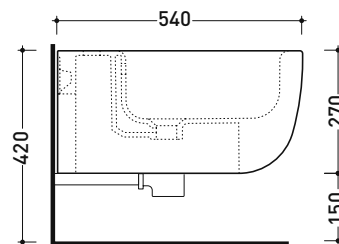

sezione longitudinale / section

vista retro / back view

sizes in mm

Please consider a 2% tolerance on indicated measurements

BN218

Wall hung single-hole bidet (fixing kit art. 9008 included)

• with overflow • without tap hole on demand

Package dim. 57 x 39 x 35 cm | Weight 21,3 kg | Pz. Pallet n° 15

UNI EN 14528 - CL20 Dop-No14528

vista zenitale / zenital view

vista laterale / lateral view

sezione longitudinale / section

art. 9008
 kit di fissaggio
 Fischer (in dotazione)
 Fischer fixing kit
 (included in the box)