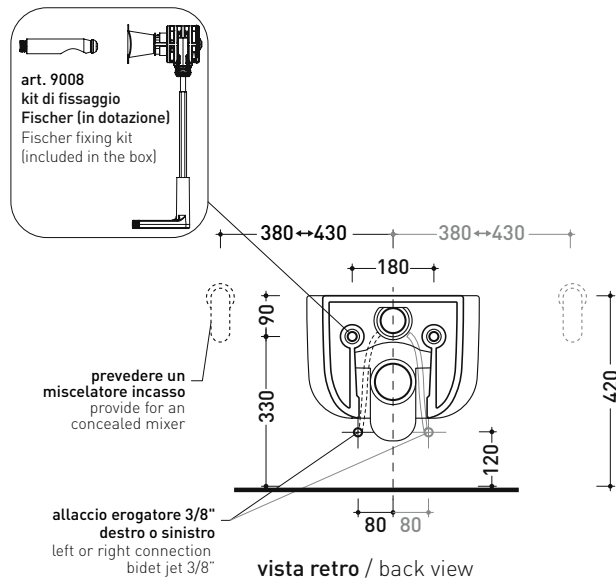

Complements: **Soft-closing thermosetting wrapping seat&cover (BNCW03)**
 Line accessories: **TWO - HOOP - FOLD**

Technical accessories: **Universal fixing bracket for wall hung wc/bidet (41/P)**

Package dim. **57 x 39 x 35 cm** | Weight **27 kg** | Pz. Pallet n° **15**

UNI EN 997

Dop-No997

WHILE STOCKS LAST

Flaminia does not recommend combining this toilet model with rapid-flow/flushometer systems or traditional high tanks

vista zenitale / zenital view

dettaglio erogatore / bidet jet detail

sezione longitudinale / section

vista retro / back view

sizes in mm

Please consider a 2% tolerance on indicated measurements

BN218

Wall hung single-hole bidet (fixing kit art. 9008 included)

• with overflow • without tap hole on demand