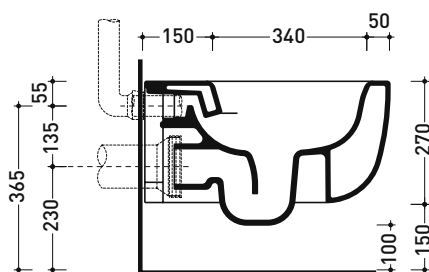

Package dim. 57 x 39 x 35 cm | Weight 26,5 kg | Pz. Pallet n° 15

UNI EN 997

Dop-No997

Flaminia does not recommend combining this toilet model with rapid-flow/flushometer systems or traditional high tanks

vista zenitale / zenital view

vista laterale / lateral view

sezione longitudinale / section

vista retro / back view

BN118G + ERWCB

Wall hung wc with **goclean®** system (fixing kit art. 9008 included)
*** WARNING:** the hole for the bidet jet must be requested

Package dim. 53 x 17,5 x 49 cm | Weight 12,5 kg | Pz. Pallet n° 28

CE UNI EN 14688 - CL00 Dop-No14688

vista zenitale / zenital view

vista zenitale / zenital view

vista frontale / frontal view

sezione longitudinale / section

Package dim. pedestal	25 x 25 x 76 cm	Weight 15 kg	Pz. Pallet n° 16
Package dim. basin	53 x 17,5 x 49 cm	Weight 12,5 kg	Pz. Pallet n° 28

vista zenitale / zenital view

allaccio scarico tramite raccordo tecnico per lavabo in PP 40/50 mm con morsetto
 drainage connection: use a PP 40/50 mm connector for washbasin with holdfast