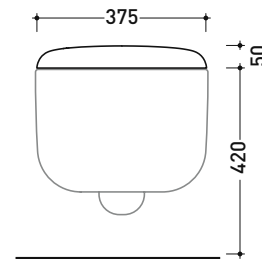

Package dim. 57 x 39 x 35 cm | Weight 21,3 kg | Pz. Pallet n° 15

UNI EN 14528 - CL20 Dop-No14528

vista zenitale / zenital view

vista laterale / lateral view

sezione longitudinale / section

art. 9008
 kit di fissaggio
 Fischer (in dotazione)
 Fischer fixing kit
 (included in the box)

vista retro / back view

BNCW03

Soft-closing thermosetting wrapping seat & cover with **quick-release hinges**

Complements: Bonola wall hung wc goclean (BN118G)

Package dim. 55 x 40 x 7 | Weight 3,8 kg | Pz. Pallet n° -

vista zenitale / zenital view

vista laterale / lateral view

BN60A Bonola 60

Countertop basin 60 cm

• without overflow

Complements: FORTY6 shelf (F6BN)
 Furniture CUBIKA - depth. 50
 DENVER furniture (DV103M)
 Line taps basin: ONE - NOKÉ - SI - FOLD - X1 - STIL
 Line accessories: TWO - HOOP - FOLD

Package dim. 53 x 17,5 x 49 cm | Weight 12,5 kg | Pz. Pallet n° 28

CE UNI EN 14688 - CL00 Dop-No14688

vista zenitale / zenital view

vista zenitale / zenital view

vista frontale / frontal view

sezione longitudinale / section