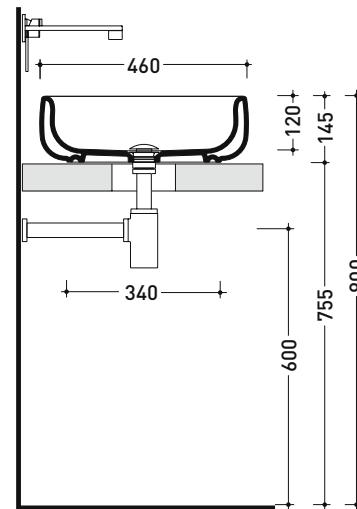

sezione longitudinale / section

sizes in mm

Please consider a 2% tolerance on indicated measurements

BN46A Bonola 46

Basin 46 cm - countertop or suitable for pedestal

• without overflow

Complements: **BONOLA pedestal** (BN50C)
FORTY6 shelf (F6BN)
Struttura FILO 60 / 75 (FI60SV - FI75SV - FI75SC)
Furniture CUBIKA - depth. 50
DENVER furniture (DV103M)
Line taps basin: ONE - NOKÉ - SI - FOLD - X1 - STIL
Line accessories: TWO - HOOP - FOLD

Package dim. 53 x 17,5 x 49 cm | Weight 12,5 kg | Pz. Pallet n° 28

CE UNI EN 14688 - CL00 Dop-No14688

vista zenitale / zenital view

vista zenitale / zenital view

vista frontale / frontal view

sezione longitudinale / section

sizes in mm

Please consider a 2% tolerance on indicated measurements

BN50A Bonola 50

Basin 50 cm - countertop or suitable for pedestal

• without overflow

Complements: **BONOLA pedestal (BN50C)**
Furniture CUBIKA - depth. 50
DENVER furniture (DV103M)
Line taps basin: ONE - NOKÉ - SI - FOLD - X1 - STIL
Line accessories: TWO - HOOP - FOLD

Package dim. 53 x 17,5 x 49 cm | Weight 15,3 kg | Pz. Pallet n° 18

CE UNI EN 14688 - CL00 Dop-No14688

vista zenitale / zenital view

vista zenitale / zenital view

vista frontale / frontal view

sezione longitudinale / section