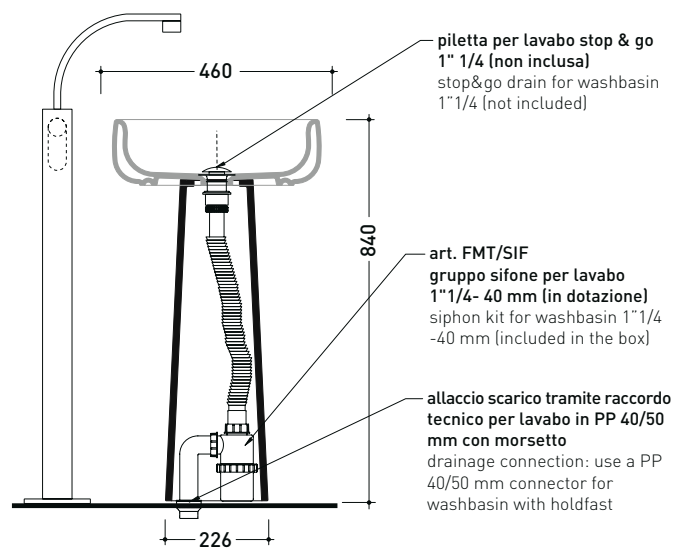

Package dim. pedestal	25 x 25 x 76 cm	Weight 15 kg	Pz. Pallet n° 16
Package dim. basin	53 x 17,5 x 49 cm	Weight 15,3 kg	Pz. Pallet n° 18

vista zenitale / zenital view

vista zenitale / zenital view

allaccio scarico tramite raccordo tecnico per lavabo in PP 40/50 mm con morsetto
 drainage connection: use a PP 40/50 mm connector for washbasin with holdfast

vista frontale / frontal view

sezione longitudinale / section

BN50C + BN46A

Pedestal suitable for Bonola 46 basin

(floor fixing kit art. 9005 and siphon art. FMT/SIF included)

Complements: **BONOLA 46 basin (BN46A)**
BONOLA 50 basin (BN50A)
 Line taps basin: ONE - NOKÉ - SI - FOLD - X1 - STIL
 Line accessories: TWO - HOOP - FOLD

Package dim. pedestal	25 x 25 x 76 cm	Weight 15 kg	Pz. Pallet n° 16
Package dim. basin	53 x 17,5 x 49 cm	Weight 12,5 kg	Pz. Pallet n° 28

vista zenitale / zenital view

allaccio scarico tramite raccordo tecnico per lavabo in PP 40/50 mm con morsetto
 drainage connection: use a PP 40/50 mm connector for washbasin with holdfast

vista zenitale / zenital view

vista frontale / frontal view

sezione longitudinale / section