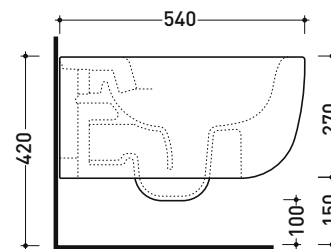

Package dim. 57 x 39 x 35 cm | Weight 26,5 kg | Pz. Pallet n° 15

UNI EN 997

Dop-No997

Flaminia does not recommend combining this toilet model with rapid-flow/flushometer systems or traditional high tanks

vista zenitale / zenital view

vista laterale / lateral view

sezione longitudinale / section

vista retro / back view

BN118G + ERWCB

Wall hung wc with **goclean®** system (fixing kit art. 9008 included)
*** WARNING:** the hole for the bidet jet must be requested

Complements: **Soft-closing thermosetting wrapping seat&cover (BNCW03)**
 Line accessories: **TWO - HOOP - FOLD**

Technical accessories: **Universal fixing bracket for wall hung wc/bidet (41/P)**

Package dim. **57 x 39 x 35 cm** | Weight **27 kg** | Pz. Pallet n° **15**

Package dim. 57 x 39 x 35 cm | Weight 21,3 kg | Pz. Pallet n° 15

UNI EN 14528 - CL20 Dop-No14528

vista zenitale / zenital view

vista laterale / lateral view

sezione longitudinale / section

art. 9008
 kit di fissaggio
 Fischer (in dotazione)
 Fischer fixing kit
 (included in the box)