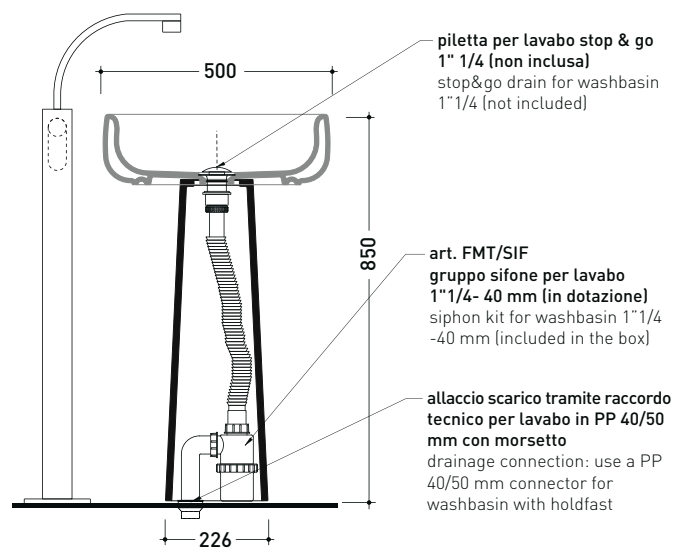

BN50C + BN50A

Pedestal suitable for Bonola 50 basin

(floor fixing kit art. 9005 and siphon art. FMT/SIF included)

Complements: **BONOLA 46 basin (BN46A)**
BONOLA 50 basin (BN50A)
 Line taps basin: ONE - NOKÉ - SI - FOLD - X1 - STIL
 Line accessories: TWO - HOOP - FOLD

Package dim. pedestal	25 x 25 x 76 cm	Weight 15 kg	Pz. Pallet n° 16
Package dim. basin	53 x 17,5 x 49 cm	Weight 15,3 kg	Pz. Pallet n° 18

vista zenitale / zenital view

vista zenitale / zenital view

allaccio scarico tramite raccordo tecnico per lavabo in PP 40/50 mm con morsetto
 drainage connection: use a PP 40/50 mm connector for washbasin with holdfast

vista frontale / frontal view

sezione longitudinale / section

BN50C + BN46A

Pedestal suitable for Bonola 46 basin

(floor fixing kit art. 9005 and siphon art. FMT/SIF included)

Complements: **BONOLA 46 basin (BN46A)**
BONOLA 50 basin (BN50A)
 Line taps basin: ONE - NOKÉ - SI - FOLD - X1 - STIL
 Line accessories: TWO - HOOP - FOLD

Package dim. pedestal	25 x 25 x 76 cm	Weight 15 kg	Pz. Pallet n° 16
Package dim. basin	53 x 17,5 x 49 cm	Weight 12,5 kg	Pz. Pallet n° 28

vista zenitale / zenital view

allaccio scarico tramite raccordo tecnico per lavabo in PP 40/50 mm con morsetto
 drainage connection: use a PP 40/50 mm connector for washbasin with holdfast