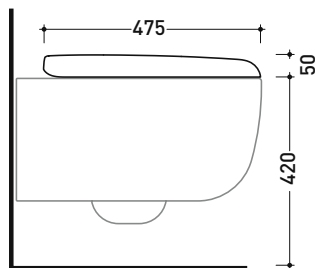

Package dim. 57 x 39 x 35 cm | Weight 21,3 kg | Pz. Pallet n° 15

UNI EN 14528 - CL20 Dop-No14528

vista zenitale / zenital view

vista laterale / lateral view

sezione longitudinale / section

art. 9008
 kit di fissaggio
 Fischer (in dotazione)
 Fischer fixing kit
 (included in the box)

vista retro / back view

BNCW03

Soft-closing thermosetting wrapping seat & cover with **quick-release hinges**

Complements: Bonola wall hung wc goclean (BN118G)

Package dim. 55 x 40 x 7 | Weight 3,8 kg | Pz. Pallet n° -

vista zenitale / zenital view

vista laterale / lateral view

BN60A Bonola 60

Countertop basin 60 cm

• without overflow

Complements: FORTY6 shelf (F6BN)
 Furniture CUBIKA - depth. 50
 DENVER furniture (DV103M)
 Line taps basin: ONE - NOKÉ - SI - FOLD - X1 - STIL
 Line accessories: TWO - HOOP - FOLD

Package dim. 53 x 17,5 x 49 cm | Weight 12,5 kg | Pz. Pallet n° 28

CE UNI EN 14688 - CL00 Dop-No14688

vista zenitale / zenital view

vista zenitale / zenital view

vista frontale / frontal view

sezione longitudinale / section