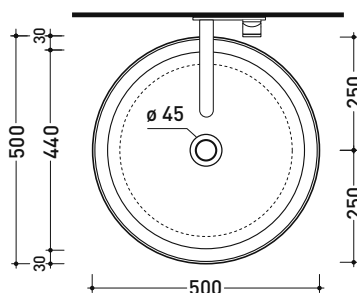

sezione longitudinale / section

sizes in mm

Please consider a 2% tolerance on indicated measurements

BN46A Bonola 46

Basin 46 cm - countertop or suitable for pedestal

• without overflow

Complements: **BONOLA pedestal** (BN50C)
FORTY6 shelf (F6BN)
Struttura FILO 60 / 75 (FI60SV - FI75SV - FI75SC)
Furniture CUBIKA - depth. 50
DENVER furniture (DV103M)
Line taps basin: ONE - NOKÉ - SI - FOLD - X1 - STIL
Line accessories: TWO - HOOP - FOLD

Package dim. 53 x 17,5 x 49 cm | Weight 12,5 kg | Pz. Pallet n° 28

CE UNI EN 14688 - CL00 Dop-No14688

vista zenitale / zenital view

vista zenitale / zenital view

vista frontale / frontal view

sezione longitudinale / section

sizes in mm

Please consider a 2% tolerance on indicated measurements

BN50A Bonola 50

Basin 50 cm - countertop or suitable for pedestal

• without overflow

Complements: **BONOLA pedestal (BN50C)**
Furniture CUBIKA - depth. 50
DENVER furniture (DV103M)
Line taps basin: ONE - NOKÉ - SI - FOLD - X1 - STIL
Line accessories: TWO - HOOP - FOLD

Package dim. 53 x 17,5 x 49 cm | Weight 15,3 kg | Pz. Pallet n° 18

CE UNI EN 14688 - CL00 Dop-No14688

vista zenitale / zenital view

vista zenitale / zenital view

vista frontale / frontal view

sezione longitudinale / section