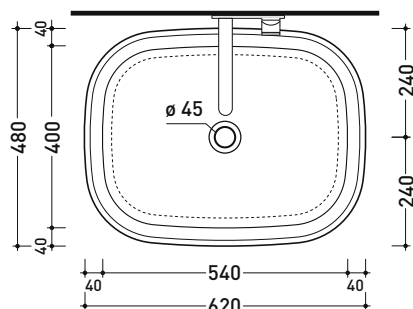

Package dim. 57 x 39 x 35 cm | Weight 21,3 kg | Pz. Pallet n° 15

UNI EN 14528 - CL20 Dop-No14528

vista zenitale / zenital view

vista laterale / lateral view

sezione longitudinale / section

art. 9008
 kit di fissaggio
 Fischer (in dotazione)
 Fischer fixing kit
 (included in the box)

vista retro / back view

BNCW03

Soft-closing thermosetting wrapping seat & cover with **quick-release hinges**

Complements: Bonola wall hung wc goclean (BN118G)

Package dim. 55 x 40 x 7 | Weight 3,8 kg | Pz. Pallet n° -

vista zenitale / zenital view

vista laterale / lateral view

BN60A Bonola 60

Countertop basin 60 cm

• without overflow

Complements: FORTY6 shelf (F6BN)
 Furniture CUBIKA - depth. 50
 DENVER furniture (DV103M)
 Line taps basin: ONE - NOKÉ - SI - FOLD - X1 - STIL
 Line accessories: TWO - HOOP - FOLD

Package dim.

Weight 15,7 kg

Pz. Pallet n° 18

CE UNI EN 14688 - CL00 Dop-No14688

vista zenitale / zenital view

foro consigliato
 sul piano Ø140
 suggested hole
 on the top Ø140

vista zenitale / zenital view

vista frontale / frontal view