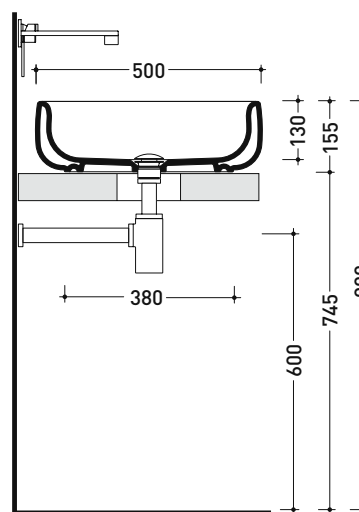

Package dim. 53 x 17,5 x 49 cm | Weight 12,5 kg | Pz. Pallet n° 28

CE UNI EN 14688 - CL00 Dop-No14688

vista zenitale / zenital view

vista zenitale / zenital view

vista frontale / frontal view

sezione longitudinale / section

sizes in mm

Please consider a 2% tolerance on indicated measurements

BN50A Bonola 50

Basin 50 cm - countertop or suitable for pedestal

• without overflow

Complements: **BONOLA pedestal (BN50C)**
Furniture CUBIKA - depth. 50
DENVER furniture (DV103M)
Line taps basin: ONE - NOKÉ - SI - FOLD - X1 - STIL
Line accessories: TWO - HOOP - FOLD

Package dim. 53 x 17,5 x 49 cm | Weight 15,3 kg | Pz. Pallet n° 18

CE UNI EN 14688 - CL00 Dop-No14688

vista zenitale / zenital view

vista zenitale / zenital view

vista frontale / frontal view

sezione longitudinale / section

Package dim. pedestal	25 x 25 x 76 cm	Weight 15 kg	Pz. Pallet n° 16
Package dim. basin	53 x 17,5 x 49 cm	Weight 15,3 kg	Pz. Pallet n° 18

vista zenitale / zenital view

vista zenitale / zenital view

allaccio scarico tramite raccordo tecnico per lavabo in PP 40/50 mm con morsetto
 drainage connection: use a PP 40/50 mm connector for washbasin with holdfast