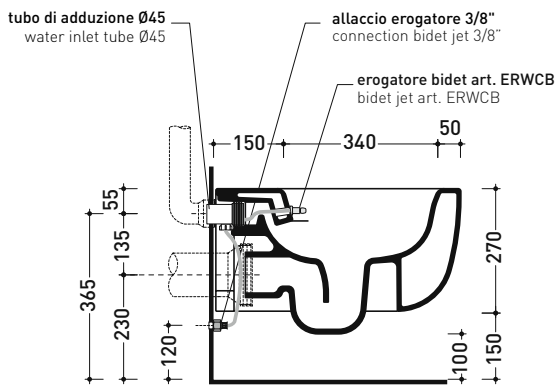

Complements: **Soft-closing thermosetting wrapping seat&cover (BNCW03)**
 Line accessories: **TWO - HOOP - FOLD**

Technical accessories: **Universal fixing bracket for wall hung wc/bidet (41/P)**

Package dim. **57 x 39 x 35 cm** | Weight **27 kg** | Pz. Pallet n° **15**

sezione longitudinale / section

vista retro / back view

sizes in mm

Please consider a 2% tolerance on indicated measurements

BN218

Wall hung single-hole bidet (fixing kit art. 9008 included)

• with overflow • without tap hole on demand