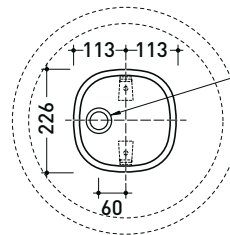

Package dim. 53 x 17,5 x 49 cm | Weight 15,3 kg | Pz. Pallet n° 18

CE UNI EN 14688 - CL00 Dop-No14688

vista zenitale / zenital view

vista zenitale / zenital view

vista frontale / frontal view

sezione longitudinale / section

Package dim. pedestal	25 x 25 x 76 cm	Weight 15 kg	Pz. Pallet n° 16
Package dim. basin	53 x 17,5 x 49 cm	Weight 15,3 kg	Pz. Pallet n° 18

vista zenitale / zenital view

vista zenitale / zenital view

allaccio scarico tramite raccordo tecnico per lavabo in PP 40/50 mm con morsetto
 drainage connection: use a PP 40/50 mm connector for washbasin with holdfast

vista frontale / frontal view

sezione longitudinale / section

BN50C + BN46A

Pedestal suitable for Bonola 46 basin

(floor fixing kit art. 9005 and siphon art. FMT/SIF included)

Complements: **BONOLA 46 basin (BN46A)**
BONOLA 50 basin (BN50A)
 Line taps basin: ONE - NOKÉ - SI - FOLD - X1 - STIL
 Line accessories: TWO - HOOP - FOLD

Package dim. pedestal	25 x 25 x 76 cm	Weight 15 kg	Pz. Pallet n° 16
Package dim. basin	53 x 17,5 x 49 cm	Weight 12,5 kg	Pz. Pallet n° 28

vista zenitale / zenital view

allaccio scarico tramite raccordo tecnico per lavabo in PP 40/50 mm con morsetto
 drainage connection: use a PP 40/50 mm connector for washbasin with holdfast