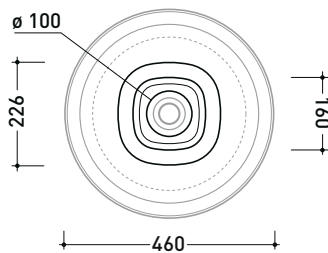

Package dim. 53 x 17,5 x 49 cm | Weight 15,3 kg | Pz. Pallet n° 18

CE UNI EN 14688 - CL00 Dop-No14688

vista zenitale / zenital view

vista zenitale / zenital view

vista frontale / frontal view

sezione longitudinale / section

Package dim. pedestal	25 x 25 x 76 cm	Weight 15 kg	Pz. Pallet n° 16
Package dim. basin	53 x 17,5 x 49 cm	Weight 15,3 kg	Pz. Pallet n° 18

vista zenitale / zenital view

vista zenitale / zenital view

allaccio scarico tramite raccordo tecnico per lavabo in PP 40/50 mm con morsetto
 drainage connection: use a PP 40/50 mm connector for washbasin with holdfast

vista frontale / frontal view

sezione longitudinale / section

BN50C + BN46A

Pedestal suitable for Bonola 46 basin

(floor fixing kit art. 9005 and siphon art. FMT/SIF included)

Complements: **BONOLA 46 basin (BN46A)**
BONOLA 50 basin (BN50A)
 Line taps basin: ONE - NOKÉ - SI - FOLD - X1 - STIL
 Line accessories: TWO - HOOP - FOLD

Package dim. pedestal	25 x 25 x 76 cm	Weight 15 kg	Pz. Pallet n° 16
Package dim. basin	53 x 17,5 x 49 cm	Weight 12,5 kg	Pz. Pallet n° 28

vista zenitale / zenital view

allaccio scarico tramite raccordo tecnico per lavabo in PP 40/50 mm con morsetto
 drainage connection: use a PP 40/50 mm connector for washbasin with holdfast