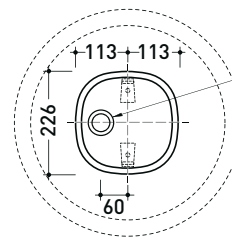

Package dim. 53 x 17,5 x 49 cm | Weight 12,5 kg | Pz. Pallet n° 28

CE UNI EN 14688 - CL00 Dop-No14688

vista zenitale / zenital view

vista zenitale / zenital view

vista frontale / frontal view

sezione longitudinale / section

sizes in mm

Please consider a 2% tolerance on indicated measurements

BN50A Bonola 50

Basin 50 cm - countertop or suitable for pedestal

• without overflow

Complements: **BONOLA pedestal (BN50C)**
Furniture CUBIKA - depth. 50
DENVER furniture (DV103M)
Line taps basin: ONE - NOKÉ - SI - FOLD - X1 - STIL
Line accessories: TWO - HOOP - FOLD

Package dim. 53 x 17,5 x 49 cm | Weight 15,3 kg | Pz. Pallet n° 18

CE UNI EN 14688 - CL00 Dop-No14688

vista zenitale / zenital view

vista zenitale / zenital view

vista frontale / frontal view

sezione longitudinale / section

Package dim. pedestal	25 x 25 x 76 cm	Weight 15 kg	Pz. Pallet n° 16
Package dim. basin	53 x 17,5 x 49 cm	Weight 15,3 kg	Pz. Pallet n° 18

vista zenitale / zenital view

vista zenitale / zenital view

allaccio scarico tramite raccordo tecnico per lavabo in PP 40/50 mm con morsetto
 drainage connection: use a PP 40/50 mm connector for washbasin with holdfast