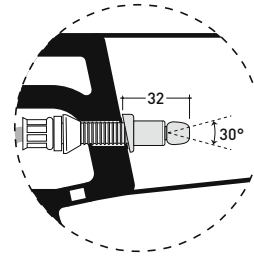

dettaglio erogatore / bidet jet detail