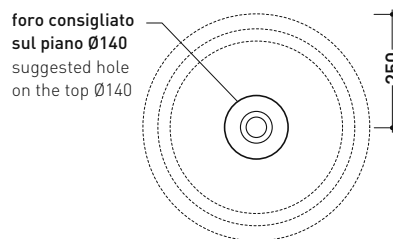

vista zenitale / zenital view