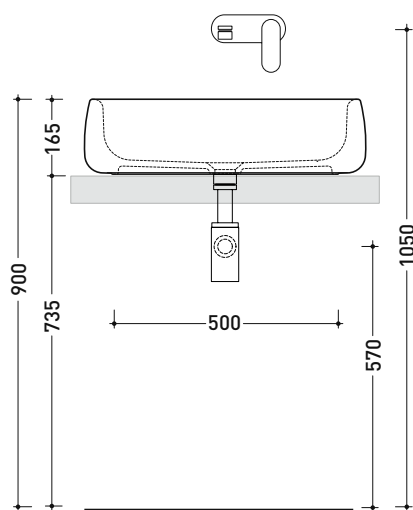

Package dim.

Weight 15,7 kg

Pz. Pallet n° 18

CE UNI EN 14688 - CL00 Dop-No14688

vista zenitale / zenital view

foro consigliato
 sul piano Ø140
 suggested hole
 on the top Ø140

vista zenitale / zenital view

vista frontale / frontal view

sezione longitudinale / section

sizes in mm

Please consider a 2% tolerance on indicated measurements

BN46A Bonola 46

Basin 46 cm - countertop or suitable for pedestal

• without overflow

Complements: **BONOLA pedestal** (BN50C)
FORTY6 shelf (F6BN)
Struttura FILO 60 / 75 (FI60SV - FI75SV - FI75SC)
Furniture CUBIKA - depth. 50
DENVER furniture (DV103M)
Line taps basin: ONE - NOKÉ - SI - FOLD - X1 - STIL
Line accessories: TWO - HOOP - FOLD

Package dim. 53 x 17,5 x 49 cm | Weight 12,5 kg | Pz. Pallet n° 28

CE UNI EN 14688 - CL00 Dop-No14688

vista zenitale / zenital view

vista zenitale / zenital view

vista frontale / frontal view

sezione longitudinale / section