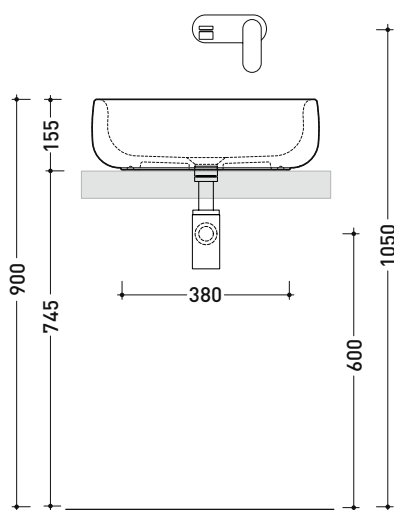

Package dim. 53 x 17,5 x 49 cm | Weight 12,5 kg | Pz. Pallet n° 28

CE UNI EN 14688 - CL00 Dop-No14688

vista zenitale / zenital view

vista zenitale / zenital view

vista frontale / frontal view

sezione longitudinale / section

sizes in mm

Please consider a 2% tolerance on indicated measurements

BN50A Bonola 50

Basin 50 cm - countertop or suitable for pedestal

• without overflow

Complements: **BONOLA pedestal (BN50C)**
Furniture CUBIKA - depth. 50
DENVER furniture (DV103M)
Line taps basin: ONE - NOKÉ - SI - FOLD - X1 - STIL
Line accessories: TWO - HOOP - FOLD

Package dim. 53 x 17,5 x 49 cm | Weight 15,3 kg | Pz. Pallet n° 18

CE UNI EN 14688 - CL00 Dop-No14688

vista zenitale / zenital view

vista zenitale / zenital view

vista frontale / frontal view

sezione longitudinale / section

Package dim. pedestal	25 x 25 x 76 cm	Weight 15 kg	Pz. Pallet n° 16
Package dim. basin	53 x 17,5 x 49 cm	Weight 15,3 kg	Pz. Pallet n° 18

vista zenitale / zenital view

vista zenitale / zenital view

allaccio scarico tramite raccordo tecnico per lavabo in PP 40/50 mm con morsetto
 drainage connection: use a PP 40/50 mm connector for washbasin with holdfast