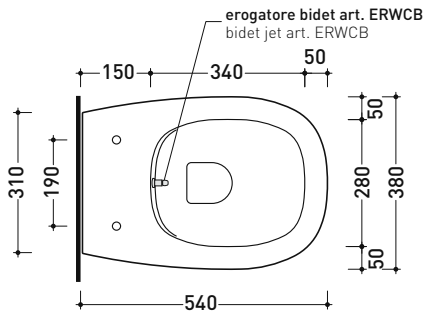

vista zenitale / zenital view