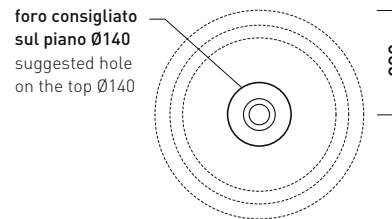

vista zenitale / zenital view