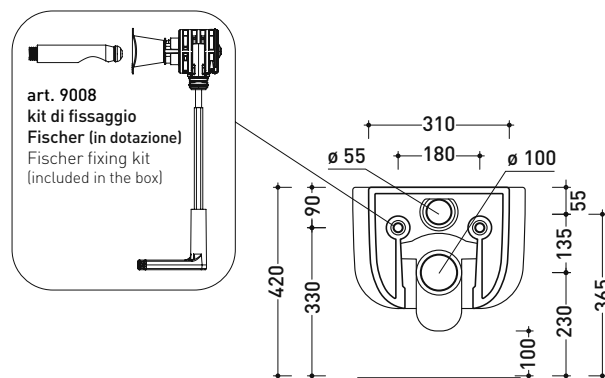

Package dim. 57 x 39 x 35 cm | Weight 26,5 kg | Pz. Pallet n° 15

UNI EN 997

Dop-No997

Flaminia does not recommend combining this toilet model with rapid-flow/flushometer systems or traditional high tanks

vista zenitale / zenital view

vista laterale / lateral view

sezione longitudinale / section

vista retro / back view

BN118G + ERWCB

Wall hung wc with **goclean®** system (fixing kit art. 9008 included)
*** WARNING:** the hole for the bidet jet must be requested

Complements: **Soft-closing thermosetting wrapping seat&cover (BNCW03)**
 Line accessories: **TWO - HOOP - FOLD**

Technical accessories: **Universal fixing bracket for wall hung wc/bidet (41/P)**

Package dim. **57 x 39 x 35 cm** | Weight **27 kg** | Pz. Pallet n° **15**

Package dim. pedestal	25 x 25 x 76 cm	Weight 15 kg	Pz. Pallet n° 16
Package dim. basin	53 x 17,5 x 49 cm	Weight 12,5 kg	Pz. Pallet n° 28

vista zenitale / zenital view

allaccio scarico tramite raccordo tecnico per lavabo in PP 40/50 mm con morsetto
 drainage connection: use a PP 40/50 mm connector for washbasin with holdfast