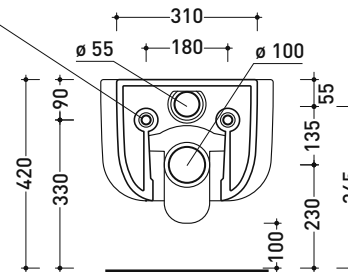

Package dim. 57 x 39 x 35 cm | Weight 26,5 kg | Pz. Pallet n° 15

UNI EN 997

Dop-No997

Flaminia does not recommend combining this toilet model with rapid-flow/flushometer systems or traditional high tanks

vista zenitale / zenital view

vista laterale / lateral view

sezione longitudinale / section

art. 9008
 kit di fissaggio
 Fischer (in dotazione)
 Fischer fixing kit
 (included in the box)

vista retro / back view

sizes in mm

Please consider a 2% tolerance on indicated measurements

CERAMIC: glossy finish

matt finish