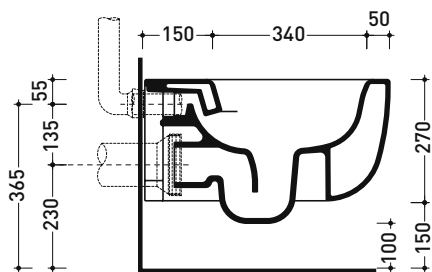

Package dim. 57 x 39 x 35 cm | Weight 26,5 kg | Pz. Pallet n° 15

UNI EN 997

Dop-No997

Flaminia does not recommend combining this toilet model with rapid-flow/flushometer systems or traditional high tanks

vista zenitale / zenital view

vista laterale / lateral view

sezione longitudinale / section

art. 9008
 kit di fissaggio
 Fischer (in dotazione)
 Fischer fixing kit
 (included in the box)

vista retro / back view

sizes in mm

Please consider a 2% tolerance on indicated measurements

CERAMIC: glossy finish

matt finish