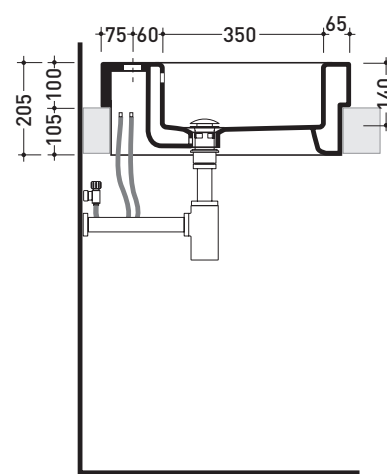

Technical accessories: **Chrome siphon (SIFL/CR) - Telescopic chrome siphon (SIFL066)**
Stop & Go drain (PLSG)
CERAMIC Stop & Go drain (PLCE)
Two piece set chrome tap filters (RF026)

Package dim. 62,5 x 25 x 60 cm | Weight 27,5 kg | Pz. Pallet n° 12

CE UNI EN 14688 - CL20 Dop-No14688

vista zenitale / zenital view

vista zenitale / zenital view

vista frontale / frontal view

sezione longitudinale / section

sizes in mm

CERAMIC: glossy finish

white

Please consider a 2% tolerance on indicated measurements

5053 Acquagrande 60

Semi-inset basin 60 cm

• WITH OVERFLOW • ARRANGED FOR THREE HOLES TAP

Complements: **Wooden Set unit (MAS60)**
Line taps basin: ONE - NOKÉ - SI - FOLD - X1
Line accessories: TWO - HOOP - NOKÉ - FOLD