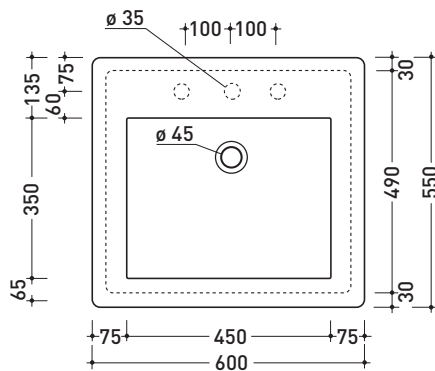

5052/INC Acquagrande 60

Recessed basin 60 cm

• WITH OVERFLOW • ARRANGED FOR THREE HOLES TAP

Complements: **Line taps basin:** ONE - NOKÉ - SI - FOLD - X1
Line accessories: TWO - HOOP - NOKÉ - FOLD

Technical accessories: **Chrome siphon (SIFL/CR) - Telescopic chrome siphon (SIFL066)**
Stop & Go drain (PLSG)
CERAMIC Stop & Go drain (PLCE)
Two piece set chrome tap filters (RF026)

Package dim. 62,5 x 25 x 60 cm | Weight 27,5 kg | Pz. Pallet n° 12

CE UNI EN 14688 - CL20 Dop-No14688

vista zenitale / zenital view