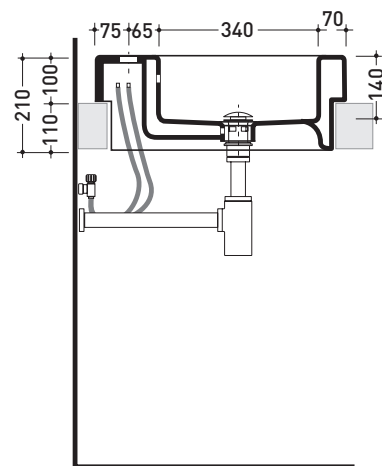

WHILE STOCKS LAST

Package dim. 111 x 28 x 6 cm | Weight 3,8 kg | Pz. Pallet n° -

vista zenitale / zenital view

vista frontale / frontal view

vista laterale / lateral view

sizes in mm

STEEL: glossy finish

chrome

Technical accessories: **Chrome siphon (SIFL/CR) - Telescopic chrome siphon (SIFL066)**
Stop & Go drain (PLSG)
CERAMIC Stop & Go drain (PLCE)
Two piece set chrome tap filters (RF026)

Package dim. 104 x 25 x 60 cm | Weight 41,5 kg | Pz. Pallet n° 8

UNI EN 14688 - CL20 Dop-No14688

vista zenitale / zenital view

vista zenitale / zenital view

vista frontale / frontal view

sezione longitudinale / section

sizes in mm

CERAMIC: glossy finish

white