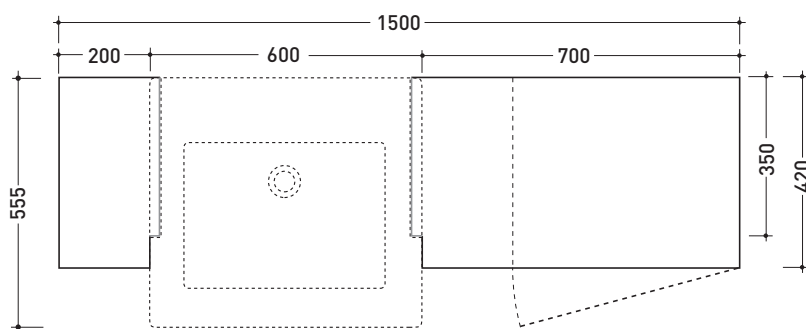

Package dim. 62,5 x 25 x 60 cm | Weight 30 kg | Pz. Pallet n° 12

UNI EN 14688 - CL20 Dop-No14688

vista zenitale / zenital view

vista frontale / frontal view

vista laterale / side view

sezione longitudinale / section

* ATTENZIONE: questo lavabo va fissato a parete
 ATTENTION: this basin is only wall mount

sizes in mm

CERAMIC: glossy finish

white

MAS60

Wooden set unit for Acquagrande 60 semi-inset basin

Complements: Acquagrande 60 semi-inset basin (5053)
Line taps basin: ONE - NOKÉ - SI - FOLD - X1
Line accessories: TWO - HOOP - NOKÉ - FOLD

Package dim.

Weight 39 kg

Pz. Pallet n° -

vista zenitale / zenital view

vista frontale / frontal view

vista laterale / lateral view

sizes in mm

WOOD: finish