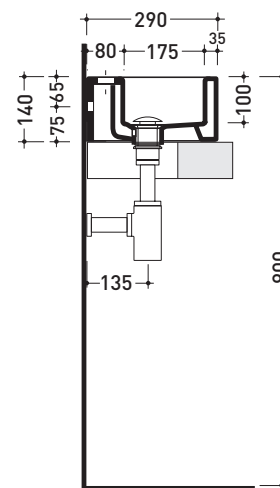

5088 Acquababy

Countertop - wall hung basin 38,5 cm

• WITH OVERFLOW • ARRANGED FOR THREE HOLES TAP

Complements: **Line taps basin:** ONE - NOKÉ - SI - FOLD - X1
Line accessories: TWO - HOOP - NOKÉ - FOLD

Package dim. 45 x 20,5 x 36 cm | Weight 10,5 kg | Pz. Pallet n° 30

CE UNI EN 14688 - CL20 Dop-No14688

vista zenitale / zenital view

vista zenitale / zenital view

vista frontale / frontal view

sezione longitudinale / section

1997

5058 Acqualight

Countertop - wall hung basin 50 cm

• WITH OVERFLOW • ARRANGED FOR THREE HOLES TAP

Complements: FORTY6 shelf (F65058)
 Furniture BOX - depth. 50
 Line taps basin: ONE - NOKÉ - SI - FOLD - X1
 Line accessories: TWO - HOOP - NOKÉ - FOLD

Package dim. 52,5 x 19,5 x 48 cm | Weight 21 kg | Pz. Pallet n° 16

CE UNI EN 14688 - CL20 Dop-No14688

vista zenitale / zenital view

foro consigliato sul piano
suggested hole on the top

vista zenitale / zenital view