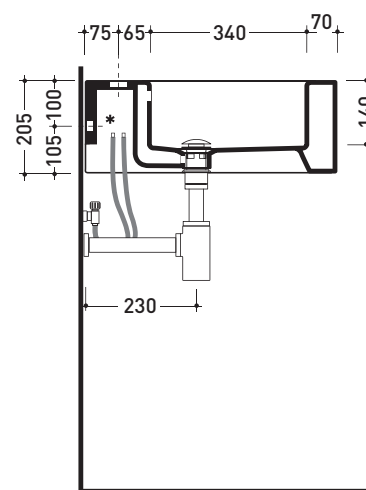

Package dim. 62,5 x 25 x 60 cm | Weight 30 kg | Pz. Pallet n° 12

UNI EN 14688 - CL20 Dop-No14688

vista zenitale / zenital view

vista frontale / frontal view

vista laterale / side view

sezione longitudinale / section

* ATTENZIONE: questo lavabo va fissato a parete
 ATTENTION: this basin is only wall mount

sizes in mm

CERAMIC: glossy finish

white

MAS60

Wooden set unit for Acquagrande 60 semi-inset basin

Complements: Acquagrande 60 semi-inset basin (5053)
Line taps basin: ONE - NOKÉ - SI - FOLD - X1
Line accessories: TWO - HOOP - NOKÉ - FOLD

Package dim.

Weight 39 kg

Pz. Pallet n° -

vista zenitale / zenital view

vista frontale / frontal view

vista laterale / lateral view

sizes in mm

WOOD: finish