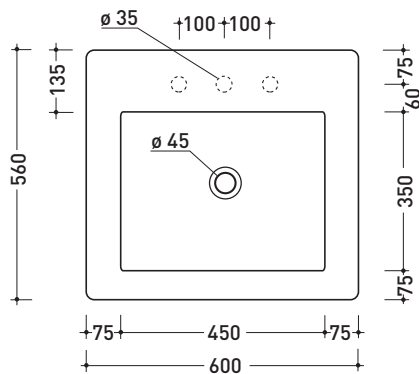

Package dim. 45 x 20,5 x 36 cm | Weight 10,5 kg | Pz. Pallet n° 30

CE UNI EN 14688 - CL20 Dop-No14688

vista zenitale / zenital view

vista zenitale / zenital view

vista frontale / frontal view

sezione longitudinale / section

Package dim. 52,5 x 19,5 x 48 cm | Weight 21 kg | Pz. Pallet n° 16

CE UNI EN 14688 - CL20 Dop-No14688

vista zenitale / zenital view

foro consigliato sul piano
suggested hole on the top

vista zenitale / zenital view

©ceramicaflaminiaspa - All rights reserved. Unauthorized copying, publication, reproduction as well as partial reproduction are prohibited

july 2021

5052 Acquagrande 60

Countertop - wall hung basin 60 cm

Package dim. 62,5 x 25 x 60 cm | Weight 32,5 kg | Pz. Pallet n° 12

UNI EN 14688 - CL20 Dop-No14688

vista zenitale / zenital view

foro consigliato sul piano
suggested hole on the top

vista zenitale / zenital view