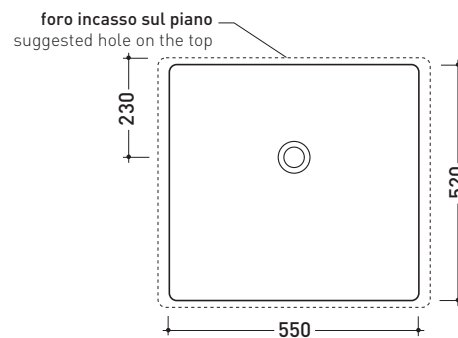

vista zenitale / zenital view