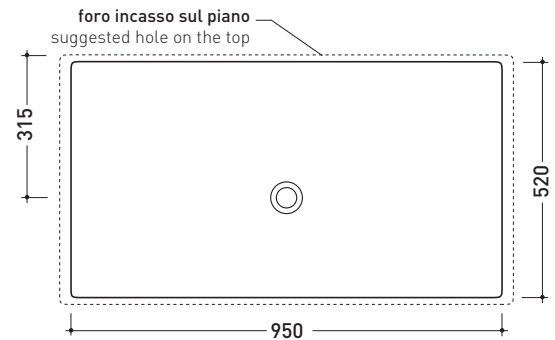

vista zenitale / zenital view