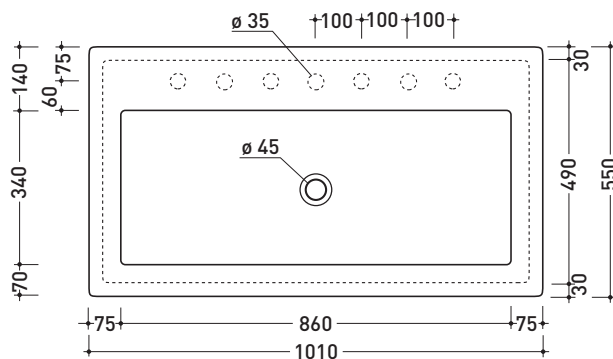

Acquagrande

→ FLAMINIA.

design GIULIO CAPPELLINI, ROBERTO PALOMBA

1997

5051/INC Acquagrande 100

Recessed basin 100 cm

• WITH OVERFLOW • ARRANGED FOR SEVEN HOLES TAP

Complements: **Line taps basin:** ONE - NOKÉ - SI - FOLD - X1
Line accessories: TWO - HOOP - NOKÉ - FOLD

Technical accessories: **Chrome siphon (SIFL/CR) - Telescopic chrome siphon (SIFL066)**
Stop & Go drain (PLSG)
CERAMIC Stop & Go drain (PLCE)
Two piece set chrome tap filters (RF026)

Package dim. 104 x 25 x 60 cm | Weight 41,5 kg | Pz. Pallet n° 8

UNI EN 14688 - CL20 Dop-No14688

vista zenitale / zenital view