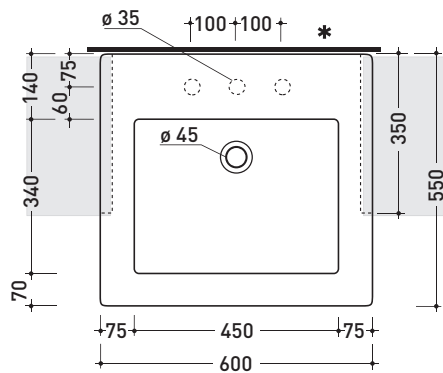

CE UNI EN 14688 - CL20 Dop-No14688

vista zenitale / zenital view

vista zenitale / zenital view

vista frontale / frontal view

sezione longitudinale / section

sizes in mm

CERAMIC: glossy finish

white

Please consider a 2% tolerance on indicated measurements

5053 Acquagrande 60

Semi-inset basin 60 cm

• WITH OVERFLOW • ARRANGED FOR THREE HOLES TAP

Complements: **Wooden Set unit (MAS60)**
Line taps basin: ONE - NOKÉ - SI - FOLD - X1
Line accessories: TWO - HOOP - NOKÉ - FOLD

Package dim. 62,5 x 25 x 60 cm | Weight 30 kg | Pz. Pallet n° 12

UNI EN 14688 - CL20 Dop-No14688

vista zenitale / zenital view

vista frontale / frontal view

vista laterale / side view

sezione longitudinale / section