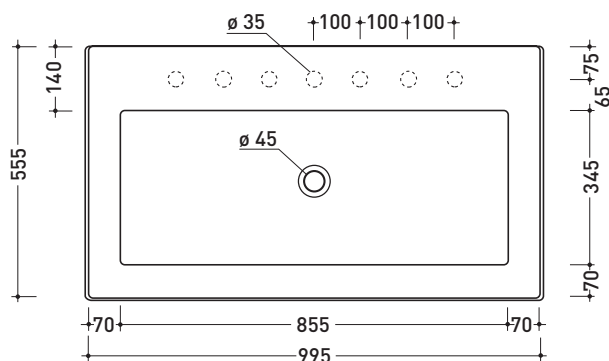

design GIULIO CAPPELLINI, ROBERTO PALOMBA

1997

5051 Acquagrande 100

Countertop - wall hung basin 100 cm

• WITH OVERFLOW • ARRANGED FOR SEVEN HOLES TAP

Complements: Couple brackets (AQ04)
Bracket with towel holder (STUB100)
Line taps basin: ONE - NOKÉ - SI - FOLD - X1
Line accessories: TWO - HOOP - NOKÉ - FOLD

Technical accessories: Chrome siphon (SIFL/CR) - Telescopic chrome siphon (SIFL066)
Stop & Go drain (PLSG)
CERAMIC Stop & Go drain (PLCE)
Two piece set chrome tap filters (RF026)
Fixing kit for wall (9002)

Package dim. 104 x 25 x 60 cm | Weight 57 kg | Pz. Pallet n° 8

UNI EN 14688 - CL20 Dop-No14688

vista zenitale / zenital view

foro consigliato sul piano
suggested hole on the top