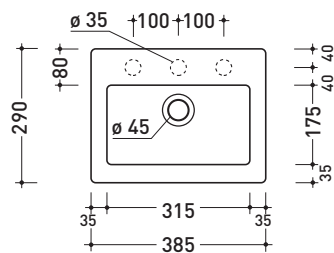

5088 Acquababy

Countertop - wall hung basin 38,5 cm

• WITH OVERFLOW • ARRANGED FOR THREE HOLES TAP

Complements: **Line taps basin:** ONE - NOKÉ - SI - FOLD - X1
Line accessories: TWO - HOOP - NOKÉ - FOLD

Package dim. 45 x 20,5 x 36 cm | Weight 10,5 kg | Pz. Pallet n° 30

CE UNI EN 14688 - CL20 Dop-No14688

vista zenitale / zenital view

vista zenitale / zenital view

vista frontale / frontal view

sezione longitudinale / section