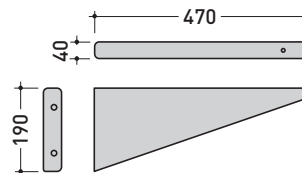

art. AQ04 (OPTIONAL)
staffe di sostegno / supporting brackets

sizes in mm

Please consider a 2% tolerance on indicated measurements

CERAMIC: glossy finish

white black

matt finish