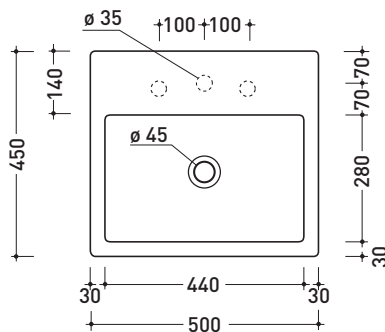

Package dim. 45 x 20,5 x 36 cm | Weight 10,5 kg | Pz. Pallet n° 30

CE UNI EN 14688 - CL20 Dop-No14688

vista zenitale / zenital view

vista zenitale / zenital view

vista frontale / frontal view

sezione longitudinale / section

1997

5058 Acqualight

Countertop - wall hung basin 50 cm

• WITH OVERFLOW • ARRANGED FOR THREE HOLES TAP

Complements: FORTY6 shelf (F65058)
 Furniture BOX - depth. 50
 Line taps basin: ONE - NOKÉ - SI - FOLD - X1
 Line accessories: TWO - HOOP - NOKÉ - FOLD

Package dim. 52,5 x 19,5 x 48 cm | Weight 21 kg | Pz. Pallet n° 16

CE UNI EN 14688 - CL20 Dop-No14688

vista zenitale / zenital view

foro consigliato sul piano
suggested hole on the top

vista zenitale / zenital view