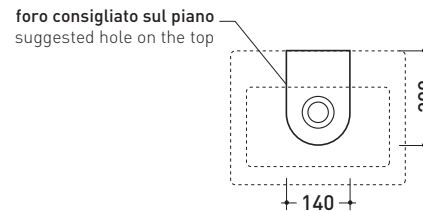

5088 Acquababy

Countertop - wall hung basin 38,5 cm

• WITH OVERFLOW • ARRANGED FOR THREE HOLES TAP

Complements: **Line taps basin:** ONE - NOKÉ - SI - FOLD - X1
Line accessories: TWO - HOOP - NOKÉ - FOLD

Technical accessories: **Chrome siphon (SIFL/CR) - Telescopic chrome siphon (SIFL066)**
Stop & Go drain (PLSG)
CERAMIC Stop & Go drain (PLCE)
Two piece set chrome tap filters (RF026)
Fixing kit for wall (9002)

Package dim. 45 x 20,5 x 36 cm | Weight 10,5 kg | Pz. Pallet n° 30

CE UNI EN 14688 - CL20 Dop-No14688

sizes in mm

CERAMIC: glossy finish

white black

matt finish

milky white carbone lava grey argilla nuvola fango rosso rubens petrolio

Please consider a 2% tolerance on indicated measurements