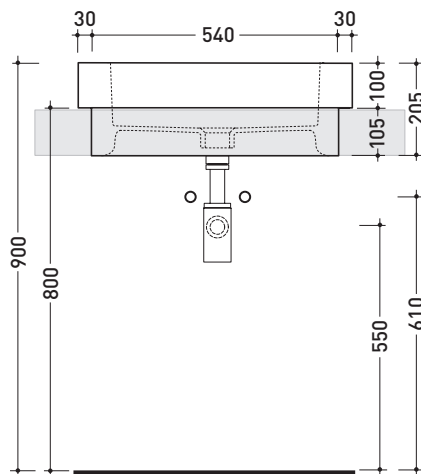

Technical accessories: **Chrome siphon (SIFL/CR) - Telescopic chrome siphon (SIFL066)**
Stop & Go drain (PLSG)
CERAMIC Stop & Go drain (PLCE)
Two piece set chrome tap filters (RF026)

Package dim. 62,5 x 25 x 60 cm | Weight 27,5 kg | Pz. Pallet n° 12

CE UNI EN 14688 - CL20 Dop-No14688

vista zenitale / zenital view

vista zenitale / zenital view

vista frontale / frontal view

sezione longitudinale / section

sizes in mm

CERAMIC: glossy finish

white