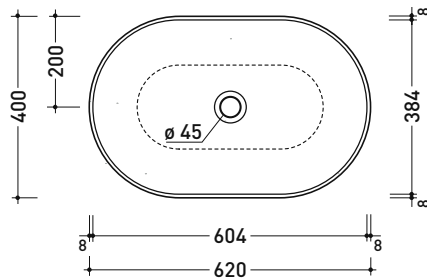

AP62A App 62

Countertop basin 62 cm

• without overflow • without tap ledge

Complements: **Forty6 shelf (F6BL)**
Furniture CUBIKA - depth. 37 / 50 cm
Furniture DENVER (DV103M)
Filo 75 structure (FI75SV - FI75SC)
Line taps basin: ONE - NOKÉ - SI - FOLD - X1 - STIL
Line accessories: TWO - HOOP - FOLD

Package dim.

Weight **11 kg**

Pz. Pallet n° **30**

UNI EN 14688 - CL00 Dop-No14688

vista zenitale / zenital view

vista zenitale / zenital view

vista frontale / frontal view

sezione longitudinale / section

sizes in mm

Please consider a 2% tolerance on indicated measurements