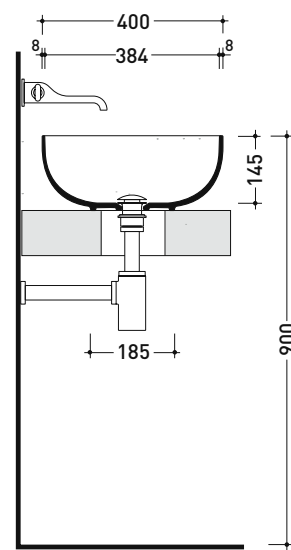

AP62A App 62

Countertop basin 62 cm

• without overflow • without tap ledge

Complements: **Forty6 shelf (F6BL)**
Furniture CUBIKA - depth. 37 / 50 cm
Furniture DENVER (DV103M)
Filo 75 structure (FI75SV - FI75SC)
Line taps basin: ONE - NOKÉ - SI - FOLD - X1 - STIL
Line accessories: TWO - HOOP - FOLD

Package dim.

Weight **11 kg**

Pz. Pallet n° **30**

UNI EN 14688 - CL00 Dop-No14688

vista zenitale / zenital view

vista zenitale / zenital view

vista frontale / frontal view

sezione longitudinale / section

sizes in mm

Please consider a 2% tolerance on indicated measurements