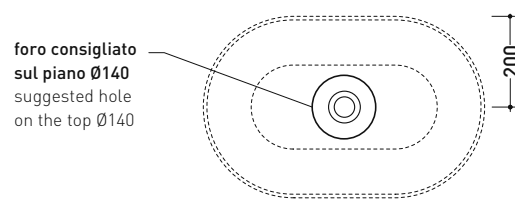

AP62A App 62

Countertop basin 62 cm

• without overflow • without tap ledge

Complements: **Forty6 shelf (F6BL)**
Furniture CUBIKA - depth. 37 / 50 cm
Furniture DENVER (DV103M)
Filo 75 structure (FI75SV - FI75SC)
Line taps basin: ONE - NOKÉ - SI - FOLD - X1 - STIL
Line accessories: TWO - HOOP - FOLD

Package dim.

Weight **11 kg**

Pz. Pallet n° **30**

UNI EN 14688 - CL00 Dop-No14688

vista zenitale / zenital view

vista zenitale / zenital view

vista frontale / frontal view

sezione longitudinale / section

sizes in mm

Please consider a 2% tolerance on indicated measurements