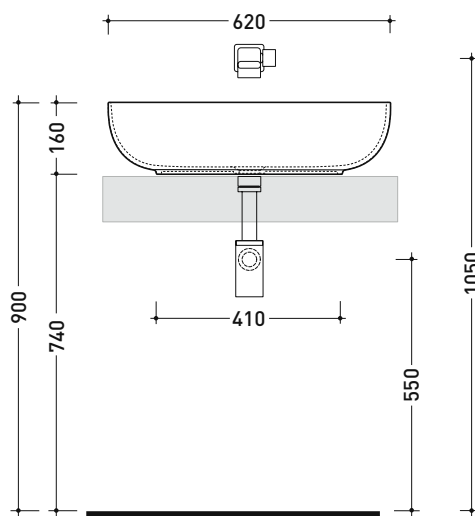

AP62A App 62

Countertop basin 62 cm

• without overflow • without tap ledge

Complements: **Forty6 shelf (F6BL)**
Furniture CUBIKA - depth. 37 / 50 cm
Furniture DENVER (DV103M)
Filo 75 structure (FI75SV - FI75SC)
Line taps basin: ONE - NOKÉ - SI - FOLD - X1 - STIL
Line accessories: TWO - HOOP - FOLD

Package dim.

Weight **11 kg**

Pz. Pallet n° **30**

UNI EN 14688 - CL00 Dop-No14688

vista zenitale / zenital view

vista zenitale / zenital view

vista frontale / frontal view

sezione longitudinale / section

sizes in mm

Please consider a 2% tolerance on indicated measurements