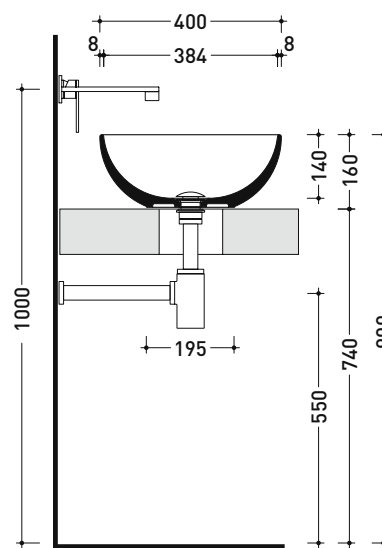

AP40A App 40

Countertop basin 40 cm

• without overflow • without tap ledge

Complements: **Forty6 shelf (F6BL)**
Furniture CUBIKA - depth. 37 / 50 cm
Furniture DENVER
Filo 60 / 75 structure (FI60SV - FI75SV - FI75SC)
Line taps basin: ONE - NOKÉ - SI - FOLD - X1 - STIL
Line accessories: TWO - HOOP - FOLD

Package dim.

Weight **7 kg**

Pz. Pallet n° **42**

UNI EN 14688 - CL00 Dop-No14688

vista zenitale / zenital view

vista zenitale / zenital view

vista frontale / frontal view

sezione longitudinale / section

sizes in mm

Please consider a 2% tolerance on indicated measurements