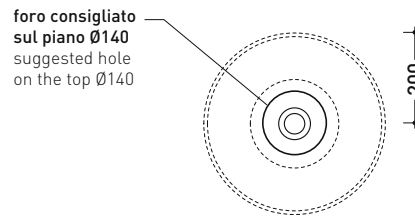

AP40A App 40

Countertop basin 40 cm

• without overflow • without tap ledge

Complements: **Forty6 shelf (F6BL)**
Furniture CUBIKA - depth. 37 / 50 cm
Furniture DENVER
Filo 60 / 75 structure (FI60SV - FI75SV - FI75SC)
Line taps basin: ONE - NOKÉ - SI - FOLD - X1 - STIL
Line accessories: TWO - HOOP - FOLD

Package dim.

Weight **7 kg**

Pz. Pallet n° **42**

UNI EN 14688 - CL00 Dop-No14688

vista zenitale / zenital view

vista zenitale / zenital view

vista frontale / frontal view

sezione longitudinale / section

sizes in mm

Please consider a 2% tolerance on indicated measurements