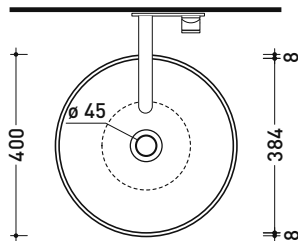

AP40A App 40

Countertop basin 40 cm

• without overflow • without tap ledge

Complements: **Forty6 shelf (F6BL)**
Furniture CUBIKA - depth. 37 / 50 cm
Furniture DENVER
Filo 60 / 75 structure (FI60SV - FI75SV - FI75SC)
Line taps basin: ONE - NOKÉ - SI - FOLD - X1 - STIL
Line accessories: TWO - HOOP - FOLD

Package dim.

Weight **7 kg**

Pz. Pallet n° **42**

UNI EN 14688 - CL00 Dop-No14688

vista zenitale / zenital view

vista zenitale / zenital view

vista frontale / frontal view

sezione longitudinale / section

sizes in mm

Please consider a 2% tolerance on indicated measurements