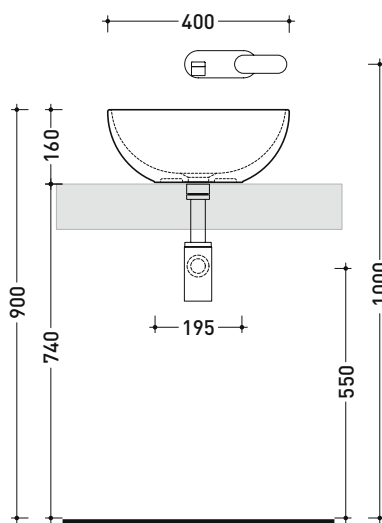

AP40A App 40

Countertop basin 40 cm

• without overflow • without tap ledge

Complements: **Forty6 shelf (F6BL)**
Furniture CUBIKA - depth. 37 / 50 cm
Furniture DENVER
Filo 60 / 75 structure (FI60SV - FI75SV - FI75SC)
Line taps basin: ONE - NOKÉ - SI - FOLD - X1 - STIL
Line accessories: TWO - HOOP - FOLD

Package dim.

Weight **7 kg**

Pz. Pallet n° **42**

UNI EN 14688 - CL00 Dop-No14688

vista zenitale / zenital view

vista zenitale / zenital view

vista frontale / frontal view

sezione longitudinale / section

sizes in mm

Please consider a 2% tolerance on indicated measurements