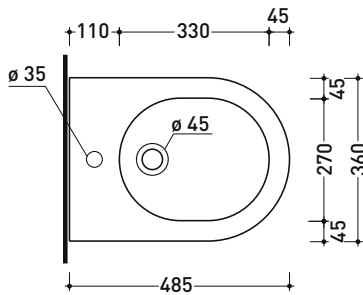

AP219 MiniApp

Wall hung single-hole bidet (fixing kit included art. 9008)

• with overflow • without tap hole on demand

Complements: **Line taps bidet:** ONE - NOKÉ - SI - FOLD - X1 - STIL
Line accessories: TWO - HOOP - FOLD

Package dim.

Weight 16,7 kg

Pz. Pallet n° 18

UNI EN 14528 - CL20 Dop-No14528

vista zenitale / zenital view

vista laterale / lateral view

sezione longitudinale / section

art. 9008
 kit di fissaggio
 Fischer (in dotazione)
 Fischer fixing kit
 (included in the box)