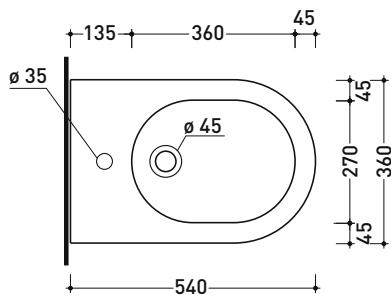

## AP218

Wall hung single-hole bidet (fixing kit included art. 9008)

• with overflow • without hole/3 tap hole on demand

Complements: **Line taps bidet:** ONE - NOKÉ - SI - FOLD - X1 - STIL  
**Line accessories:** TWO - HOOP - FOLD

Package dim.

Weight 17,5 kg

Pz. Pallet n° 18

CE UNI EN 14528 - CL20 Dop-No14528

vista zenitale / zenital view

vista laterale / lateral view

sezione longitudinale / section

art. 9008  
 kit di fissaggio  
 Fischer (in dotazione)  
 Fischer fixing kit  
 (included in the box)