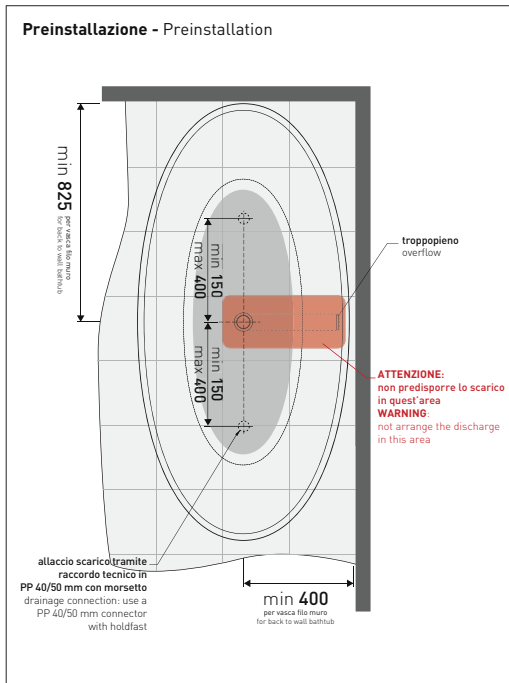

AP165V App 165

Bath-tub 164 cm in Pietraluce - drain cover matching color the bathtub (drainage system art. SIFMW included)
 • with overflow

Complements: **Line taps bath-tub:** ONE - NOKÉ - SI - FOLD - X1
Line accessories: TWO - HOOP - NOKÉ - FOLD

Package dim. 193 x 102 x 76 cm | Weight 150 kg | Pz. Palet n° 1

UNI EN 14516 - CL1 Dop-No14516

vista zenitale / zenital view

Capacità Max / Max Capacity 235 L.
 Peso Netto / Net Weight 150 Kg.

vista frontale / frontal view

sezione laterale / section

vista laterale / lateral view

sezione longitudinale / section

sizes in mm

PIETRALUCE: glossy finish

white black marine blue red beige sand grey

matt finish

milky white carbone argilla cenere fango