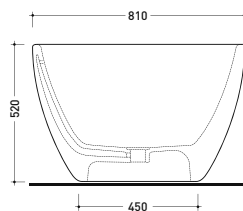

AP165V App 165

Bath-tub 164 cm in Pietraluce - drain cover matching color the bathtub (drainage system art. SIFMW included)
 • with overflow

Complements: **Line taps bath-tub:** ONE - NOKÉ - SI - FOLD - X1
Line accessories: TWO - HOOP - NOKÉ - FOLD

Package dim. 193 x 102 x 76 cm | Weight 150 kg | Pz. Palet n° 1

UNI EN 14516 - CL1 Dop-No14516

vista zenitale / zenital view

Capacità Max / Max Capacity 235 L.
 Peso Netto / Net Weight 150 Kg.

vista frontale / frontal view

sezione laterale / section

vista laterale / lateral view

sezione longitudinale / section

sizes in mm

PIETRALUCE: glossy finish

white black marine blue red beige sand grey

matt finish

milky white carbone argilla cenere fango