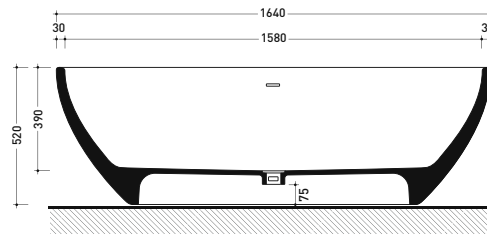

AP165V App 165

Bath-tub 164 cm in Pietraluce - drain cover matching color the bathtub (drainage system art. SIFMW included)
 • with overflow

Complements: **Line taps bath-tub:** ONE - NOKÉ - SI - FOLD - X1
Line accessories: TWO - HOOP - NOKÉ - FOLD

Package dim. 193 x 102 x 76 cm | Weight 150 kg | Pz. Palet n° 1

UNI EN 14516 - CL1 Dop-No14516

vista zenitale / zenital view

Capacità Max / Max Capacity 235 L.
 Peso Netto / Net Weight 150 Kg.

vista frontale / frontal view

sezione laterale / section

vista laterale / lateral view

sezione longitudinale / section

sizes in mm

PIETRALUCE: glossy finish

white black marine blue red beige sand grey

matt finish

milky white carbone argilla cenere fango