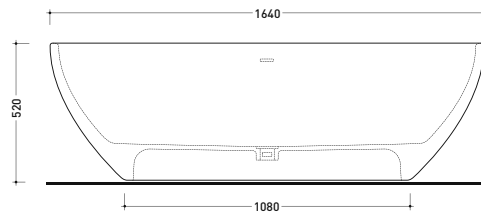

AP165V App 165

Bath-tub 164 cm in Pietraluce - drain cover matching color the bathtub (drainage system art. SIFMW included)
 • with overflow

Complements: **Line taps bath-tub:** ONE - NOKÉ - SI - FOLD - X1
Line accessories: TWO - HOOP - NOKÉ - FOLD

Package dim. 193 x 102 x 76 cm | Weight 150 kg | Pz. Palet n° 1

UNI EN 14516 - CL1 Dop-No14516

vista zenitale / zenital view

Capacità Max / Max Capacity 235 L.
 Peso Netto / Net Weight 150 Kg.

vista frontale / frontal view

sezione laterale / section

vista laterale / lateral view

sezione longitudinale / section

sizes in mm

PIETRALUCE: glossy finish

white black marine blue red beige sand grey

matt finish

milky white carbone argilla cenere fango