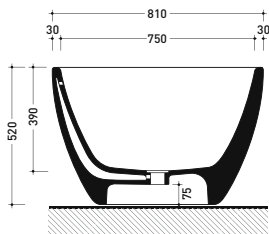

AP165V App 165

Bath-tub 164 cm in Pietraluce - drain cover matching color the bathtub (drainage system art. SIFMW included)
 • with overflow

Complements: **Line taps bath-tub:** ONE - NOKÉ - SI - FOLD - X1
Line accessories: TWO - HOOP - NOKÉ - FOLD

Package dim. 193 x 102 x 76 cm | Weight 150 kg | Pz. Palet n° 1

UNI EN 14516 - CL1 Dop-No14516

vista zenitale / zenital view

Capacità Max / Max Capacity 235 L.
 Peso Netto / Net Weight 150 Kg.

vista frontale / frontal view

sezione laterale / section

vista laterale / lateral view

sezione longitudinale / section

sizes in mm

PIETRALUCE: glossy finish

white black marine blue red beige sand grey

matt finish

milky white carbone argilla cenere fango