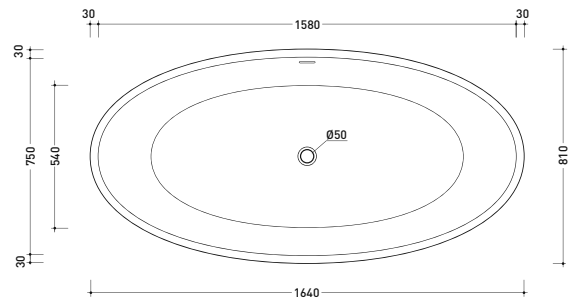

AP165V App 165

Bath-tub 164 cm in Pietraluce - drain cover matching color the bathtub (drainage system art. SIFMW included)
 • with overflow

Complements: **Line taps bath-tub:** ONE - NOKÉ - SI - FOLD - X1
Line accessories: TWO - HOOP - NOKÉ - FOLD

Package dim. 193 x 102 x 76 cm | Weight 150 kg | Pz. Palet n° 1

UNI EN 14516 - CL1 Dop-No14516

vista zenitale / zenital view

Capacità Max / Max Capacity 235 L.
 Peso Netto / Net Weight 150 Kg.

vista frontale / frontal view

sezione laterale / section

vista laterale / lateral view

sezione longitudinale / section

sizes in mm

PIETRALUCE: glossy finish

white black marine blue red beige sand grey

matt finish

milky white carbone argilla cenere fango