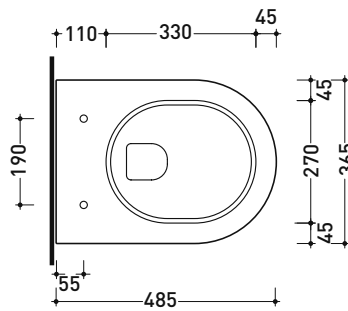

Technical accessories: **Universal fixing bracket for wall hung wc/bidet (41/P)**

Package dim.

Weight **21 kg**

Pz. Pallet n° **18**

CE UNI EN 997

Dop-No997

Flaminia does not recommend combining this toilet model with rapid-flow/flushometer systems or traditional high tanks

vista zenitale / zenital view

vista laterale / lateral view

sezione longitudinale / section

art. 9008  
 kit di fissaggio  
 Fischer (in dotazione)  
 Fischer fixing kit  
 (included in the box)

vista retro / back view

sizes in mm

Please consider a 2% tolerance on indicated measurements