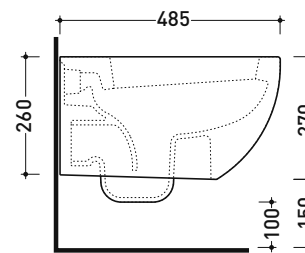

## AP119 MiniApp

Wall hung wc (fixing kit included art. 9008)

Complements: **Soft-closing thermosetting wrapping seat&cover (QKCW07)**  
**SLIM soft-closing thermosetting seat&cover (QKCW09)**  
 Line accessories: TWO - HOOP - FOLD

Technical accessories: **Universal fixing bracket for wall hung wc/bidet (41/P)**

Package dim.

Weight **21 kg**

Pz. Pallet n° **18**

CE UNI EN 997

Dop-No997

Flaminia does not recommend combining this toilet model with rapid-flow/flushometer systems or traditional high tanks

vista zenitale / zenital view

vista laterale / lateral view

sezione longitudinale / section

art. 9008  
 kit di fissaggio  
 Fischer (in dotazione)  
 Fischer fixing kit  
 (included in the box)

vista retro / back view

sizes in mm

Please consider a 2% tolerance on indicated measurements