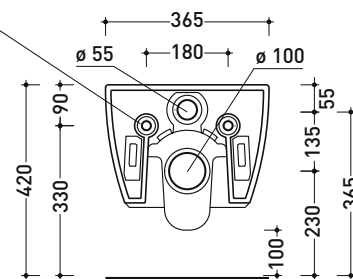

Technical accessories: **Universal fixing bracket for wall hung wc/bidet (41/P)**

Package dim.

Weight **21 kg**

Pz. Pallet n° **18**

CE UNI EN 997

Dop-No997

Flaminia does not recommend combining this toilet model with rapid-flow/flushometer systems or traditional high tanks

vista zenitale / zenital view

vista laterale / lateral view

sezione longitudinale / section

art. 9008  
 kit di fissaggio  
 Fischer (in dotazione)  
 Fischer fixing kit  
 (included in the box)

vista retro / back view

sizes in mm

Please consider a 2% tolerance on indicated measurements