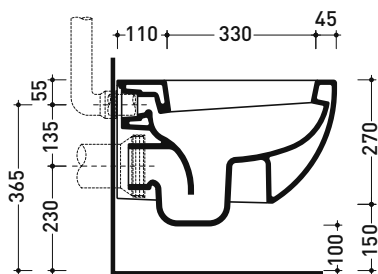

## AP119 MiniApp

Wall hung wc (fixing kit included art. 9008)

Complements: **Soft-closing thermosetting wrapping seat&cover (QKCW07)**  
**SLIM soft-closing thermosetting seat&cover (QKCW09)**  
 Line accessories: TWO - HOOP - FOLD

Technical accessories: **Universal fixing bracket for wall hung wc/bidet (41/P)**

Package dim.

Weight **21 kg**

Pz. Pallet n° **18**

CE UNI EN 997

Dop-No997

Flaminia does not recommend combining this toilet model with rapid-flow/flushometer systems or traditional high tanks

vista zenitale / zenital view

vista laterale / lateral view

sezione longitudinale / section

art. 9008  
 kit di fissaggio  
 Fischer (in dotazione)  
 Fischer fixing kit  
 (included in the box)

vista retro / back view

sizes in mm

Please consider a 2% tolerance on indicated measurements