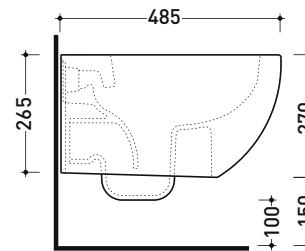

Technical accessories: **Flow rate reduced (RIDFLUGOS)**
Universal fixing bracket for wall hung wc/bidet (41/P)

Package dim.

Weight **21,5 kg**

Pz. Pallet n° **18**

CE UNI EN 997

Dop-No997

Flaminia does not recommend combining this toilet model with rapid-flow/flushometer systems or traditional high tanks

vista zenitale / zenital view

vista laterale / lateral view

sezione longitudinale / section

art. 9008
 kit di fissaggio
 Fischer (in dotazione)
 Fischer fixing kit
 (included in the box)

vista retro / back view