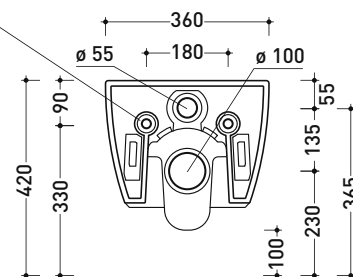

Technical accessories: **Flow rate reduced (RIDFLUGOS)**
Universal fixing bracket for wall hung wc/bidet (41/P)

Package dim.

Weight **21,5 kg**

Pz. Pallet n° **18**

CE UNI EN 997

Dop-No997

Flaminia does not recommend combining this toilet model with rapid-flow/flushometer systems or traditional high tanks

vista zenitale / zenital view

vista laterale / lateral view

sezione longitudinale / section

art. 9008
 kit di fissaggio
 Fischer (in dotazione)
 Fischer fixing kit
 (included in the box)

vista retro / back view