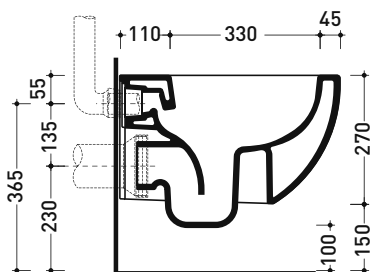

AP119G MiniApp

Wall hung wc with goclean system (fixing kit included art. 9008)

Complements: **Soft-closing thermosetting wrapping seat&cover (QKCW07)**
SLIM soft-closing thermoset. seat&cover (QKCW09 - APCW10)
 Line accessories: TWO - HOOP - FOLD

Technical accessories: **Flow rate reduced (RIDFLUGOS)**
Universal fixing bracket for wall hung wc/bidet (41/P)

Package dim.

Weight **21,5 kg**

Pz. Pallet n° **18**

CE UNI EN 997

Dop-No997

Flaminia does not recommend combining this toilet model with rapid-flow/flushometer systems or traditional high tanks

vista zenitale / zenital view

vista laterale / lateral view

sezione longitudinale / section

art. 9008
 kit di fissaggio
 Fischer (in dotazione)
 Fischer fixing kit
 (included in the box)

vista retro / back view