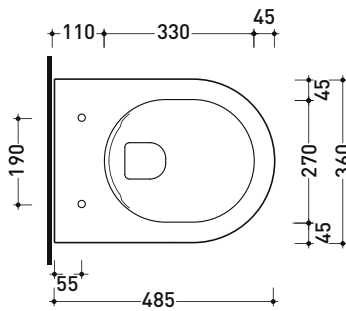

Technical accessories: **Flow rate reduced (RIDFLUGOS)**
Universal fixing bracket for wall hung wc/bidet (41/P)

Package dim.

Weight **21,5 kg**

Pz. Pallet n° **18**

CE UNI EN 997

Dop-No997

Flaminia does not recommend combining this toilet model with rapid-flow/flushometer systems or traditional high tanks

vista zenitale / zenital view

vista laterale / lateral view

sezione longitudinale / section

art. 9008
 kit di fissaggio
 Fischer (in dotazione)
 Fischer fixing kit
 (included in the box)

vista retro / back view