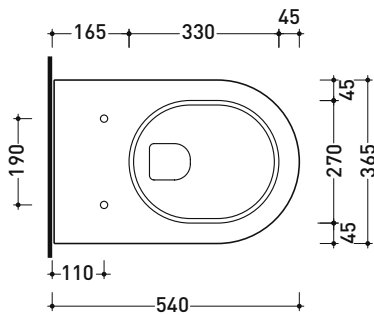

## AP118

Wall hung wc (fixing kit included art. 9008)

Complements: **Soft-closing thermosetting wrapping seat&cover (QKCW07)**  
**SLIM soft-closing thermosetting seat&cover (QKCW09)**  
 Line accessories: TWO - HOOP - FOLD

Technical accessories: **Universal fixing bracket for wall hung wc/bidet (41/P)**

Package dim. | Weight **22 kg** | Pz. Pallet n° **18**

UNI EN 997

Dop-No997

Flaminia does not recommend combining this toilet model with rapid-flow/flushometer systems or traditional high tanks

vista zenitale / zenital view

vista laterale / lateral view

sezione longitudinale / section

art. 9008  
 kit di fissaggio  
 Fischer (in dotazione)  
 Fischer fixing kit  
 (included in the box)

vista retro / back view