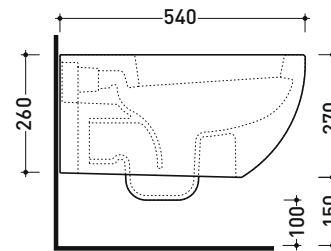

## AP118

Wall hung wc (fixing kit included art. 9008)

Complements: **Soft-closing thermosetting wrapping seat&cover (QKCW07)**  
**SLIM soft-closing thermosetting seat&cover (QKCW09)**  
 Line accessories: TWO - HOOP - FOLD

Technical accessories: **Universal fixing bracket for wall hung wc/bidet (41/P)**

Package dim. | Weight **22 kg** | Pz. Pallet n° **18**

UNI EN 997

Dop-No997

Flaminia does not recommend combining this toilet model with rapid-flow/flushometer systems or traditional high tanks

vista zenitale / zenital view

vista laterale / lateral view

sezione longitudinale / section

art. 9008  
 kit di fissaggio  
 Fischer (in dotazione)  
 Fischer fixing kit  
 (included in the box)

vista retro / back view