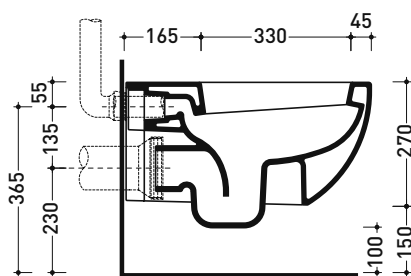

## AP118

Wall hung wc (fixing kit included art. 9008)

Complements: **Soft-closing thermosetting wrapping seat&cover (QKCW07)**  
**SLIM soft-closing thermosetting seat&cover (QKCW09)**  
 Line accessories: TWO - HOOP - FOLD

Technical accessories: **Universal fixing bracket for wall hung wc/bidet (41/P)**

Package dim. | Weight **22 kg** | Pz. Pallet n° **18**

UNI EN 997

Dop-No997

Flaminia does not recommend combining this toilet model with rapid-flow/flushometer systems or traditional high tanks

vista zenitale / zenital view

vista laterale / lateral view

sezione longitudinale / section

art. 9008  
 kit di fissaggio  
 Fischer (in dotazione)  
 Fischer fixing kit  
 (included in the box)

vista retro / back view