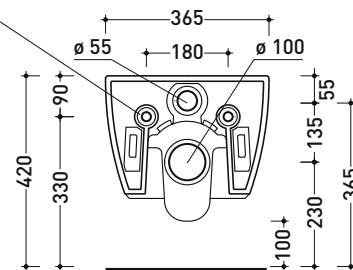

Technical accessories: **Universal fixing bracket for wall hung wc/bidet (41/P)**

Package dim. | Weight **22 kg** | Pz. Pallet n° **18**

UNI EN 997

Dop-No997

Flaminia does not recommend combining this toilet model with rapid-flow/flushometer systems or traditional high tanks

vista zenitale / zenital view

vista laterale / lateral view

sezione longitudinale / section

art. 9008  
 kit di fissaggio  
 Fischer (in dotazione)  
 Fischer fixing kit  
 (included in the box)

vista retro / back view