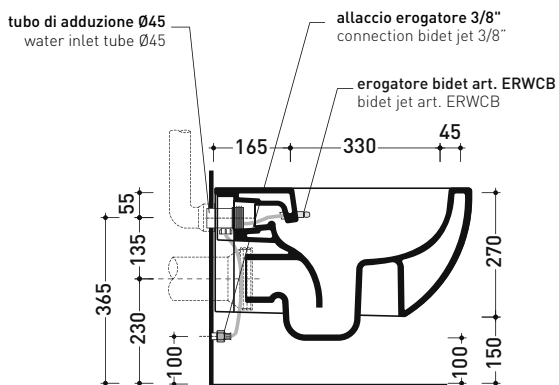

AP118GE

Wall hung wc (fixing kit included art. 9008)

*** WARNING:** the hole for the bidet jet must be requested

Complements: Soft-closing thermosetting wrapping seat&cover (QKCW07)
SLIM soft-closing thermoset. seat&cover (QKCW09-APCW10)
Line accessories: TWO - HOOP - FOLD

Technical accessories: Universal fixing bracket for wall hung wc/bidet (41/P)

Package dim. | Weight 26,1 kg | Pz. Pallet n° 18

UNI EN 997

Dop-No997

Flaminia does not recommend combining this toilet model with rapid-flow/flushometer systems or traditional high tanks

vista zenitale / zenital view

dettaglio erogatore / bidet jet detail

sezione longitudinale / section

vista retro / back view

sizes in mm

Please consider a 2% tolerance on indicated measurements