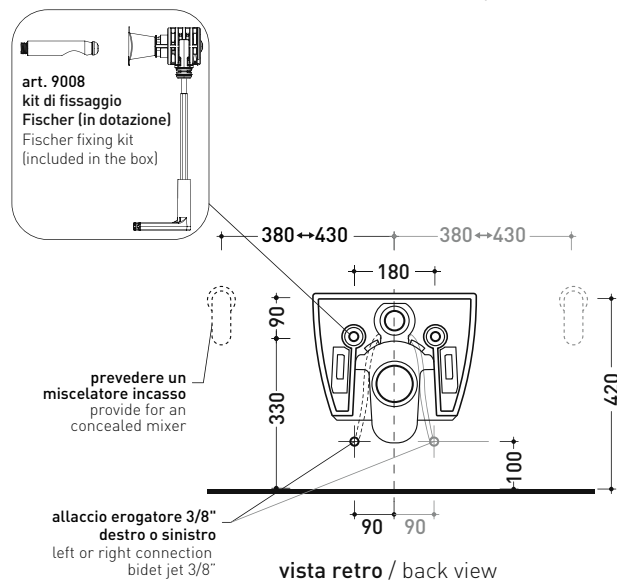

AP118GE

Wall hung wc (fixing kit included art. 9008)

*** WARNING:** the hole for the bidet jet must be requested

Complements: Soft-closing thermosetting wrapping seat&cover (QKCW07)
SLIM soft-closing thermoset. seat&cover (QKCW09-APCW10)
Line accessories: TWO - HOOP - FOLD

Technical accessories: Universal fixing bracket for wall hung wc/bidet (41/P)

Package dim. | Weight 26,1 kg | Pz. Pallet n° 18

UNI EN 997

Dop-No997

Flaminia does not recommend combining this toilet model with rapid-flow/flushometer systems or traditional high tanks

vista zenitale / zenital view

dettaglio erogatore / bidet jet detail

sezione longitudinale / section

vista retro / back view

sizes in mm

Please consider a 2% tolerance on indicated measurements