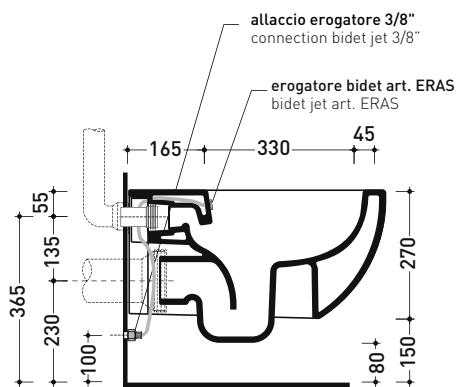

## AP118GE

Wall hung wc goclean (fixing kit art. 9008 and bidet jet art. ERAS included)

Complements: Soft-closing thermostetting wrapping seat&cover (QKCW07)  
SLIM soft-closing thermostet. seat&cover (QKCW09-APCW10)  
Line accessories: TWO - HOOP - FOLD

Technical accessories: Universal fixing bracket for wall hung wc/bidet (41/P)

Package dim. | Weight 26,1 kg | Pz. Pallet n° 18

UNI EN 997

Dop-No997

Flaminia does not recommend combining this toilet model with rapid-flow/flushometer systems or traditional high tanks

vista zenitale / zenital view

dettaglio kit erogatore  
kit bidet jet detail

sezione longitudinale / section

vista retro / back view

sizes in mm

Please consider a 2% tolerance on indicated measurements