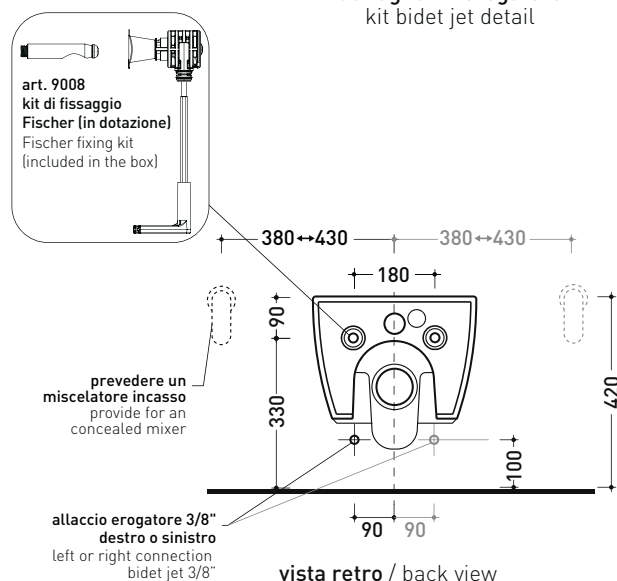

## AP118GE

Wall hung wc goclean (fixing kit art. 9008 and bidet jet art. ERAS included)

Complements: Soft-closing thermostetting wrapping seat&cover (QKCW07)  
SLIM soft-closing thermostet. seat&cover (QKCW09-APCW10)  
Line accessories: TWO - HOOP - FOLD

Technical accessories: Universal fixing bracket for wall hung wc/bidet (41/P)

Package dim. | Weight 26,1 kg | Pz. Pallet n° 18

UNI EN 997

Dop-No997

Flaminia does not recommend combining this toilet model with rapid-flow/flushometer systems or traditional high tanks

vista zenitale / zenital view

dettaglio kit erogatore  
kit bidet jet detail

sezione longitudinale / section

vista retro / back view

sizes in mm

Please consider a 2% tolerance on indicated measurements