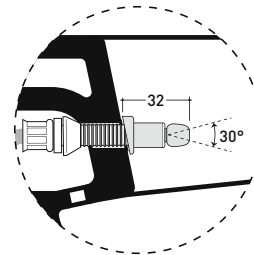

AP118GE

Wall hung wc (fixing kit included art. 9008)

*** WARNING:** the hole for the bidet jet must be requested

Complements: Soft-closing thermosetting wrapping seat&cover (QKCW07)
SLIM soft-closing thermoset. seat&cover (QKCW09-APCW10)
Line accessories: TWO - HOOP - FOLD

Technical accessories: Universal fixing bracket for wall hung wc/bidet (41/P)

Package dim. | Weight 26,1 kg | Pz. Pallet n° 18

UNI EN 997

Dop-No997

Flaminia does not recommend combining this toilet model with rapid-flow/flushometer systems or traditional high tanks

vista zenitale / zenital view

dettaglio erogatore / bidet jet detail

sezione longitudinale / section

vista retro / back view

sizes in mm

Please consider a 2% tolerance on indicated measurements