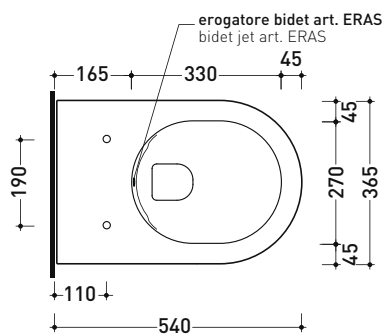

Technical accessories: Universal fixing bracket for wall hung wc/bidet (41/P)

Package dim. | Weight 26,1 kg | Pz. Pallet n° 18

UNI EN 997

Dop-No997

Flaminia does not recommend combining this toilet model with rapid-flow/flushometer systems or traditional high tanks

vista zenitale / zenital view

dettaglio kit erogatore  
kit bidet jet detail

sezione longitudinale / section

vista retro / back view

sizes in mm

Please consider a 2% tolerance on indicated measurements