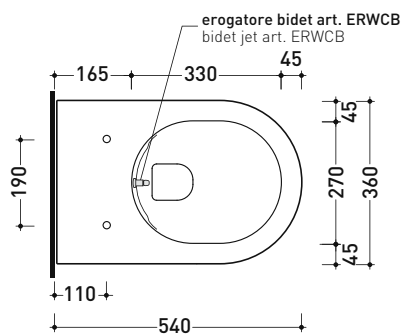

AP118GE

Wall hung wc (fixing kit included art. 9008)

*** WARNING:** the hole for the bidet jet must be requested

Complements: Soft-closing thermosetting wrapping seat&cover (QKCW07)
SLIM soft-closing thermoset. seat&cover (QKCW09-APCW10)
Line accessories: TWO - HOOP - FOLD

Technical accessories: Universal fixing bracket for wall hung wc/bidet (41/P)

Package dim. | Weight 26,1 kg | Pz. Pallet n° 18

UNI EN 997

Dop-No997

Flaminia does not recommend combining this toilet model with rapid-flow/flushometer systems or traditional high tanks

vista zenitale / zenital view

dettaglio erogatore / bidet jet detail

sezione longitudinale / section

vista retro / back view

sizes in mm

Please consider a 2% tolerance on indicated measurements