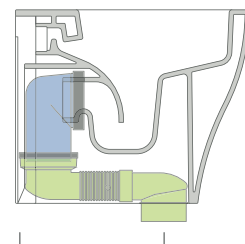

vista laterale / lateral view

vista retro / back view

SCARICO A PARETE
PREDISPOSTO PER WC SOSPESO
WALL DISCHARGE ARRANGEMENT
FOR WALL-HUNG WC

sezione longitudinale / section

SCARICO A PAVIMENTO
PREDISPOSTO DA 5 A 32 CM
ARRANGEMENT DISCHARGE
TO FLOOR FROM 5 TO 32 CM

LKR90 (SET: LKR90)

da/ from 50 a/ to 80 mm

LK8010 (SET: LKR90+LKR20)

da/ from 80 a/ to 100 mm

LK1012 (SET: LKR90+LKR40)

da/ from 100 a/ to 120 mm

LK1214 (SET: LKRS+LKR40)

da/ from 120 a/ to 140 mm

LK1416 (SET: LKRS+LKR20)

da/ from 140 a/ to 160 mm

LKRS (SET: LKRS)

da/ from 160 a/ to 180 mm

LK1820 (SET: LKRS+LKR20)

da/ from 180 a/ to 200 mm

LK2022 (SET: LKRS+LKR40)

da/ from 200 a/ to 220 mm

LK2233 (SET: LKR90+LKR33)

da/ from 220 a/ to 340* mm

ATTENTION: THE DRAINAGE CONNECTORS ARE NOT INCLUDED