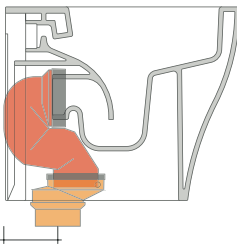

connessioni di scarico
da acquistare
separatamente
drainage connector
to be purchased separately

da/from 50 a/to 320 mm

sezione longitudinale / section

KIT SUITABLE FOR WALL TRAP

LKR00 (SET: LKR00)

KIT SUITABLE FOR FLOOR TRAP

LKR90 (SET: LKR90)

da/ from 50 a/ to 80 mm

LK8010 (SET: LKR90+LKR20)

da/ from 80 a/ to 100 mm

LK1012 (SET: LKR90+LKR40)

da/ from 100 a/ to 120 mm

LK1214 (SET: LKRS+LKR40)

da/ from 120 a/ to 140 mm

LK1416 (SET: LKRS+LKR20)

da/ from 140 a/ to 160 mm

LKRS (SET: LKRS)

da/ from 160 a/ to 180 mm

LK1820 (SET: LKRS+LKR20)

da/ from 180 a/ to 200 mm

LK2022 (SET: LKRS+LKR40)

da/ from 200 a/ to 220 mm

LK2233 (SET: LKR90+LKR33)

da/ from 220 a/ to 340* mm

ATTENTION: THE DRAINAGE CONNECTORS ARE NOT INCLUDED