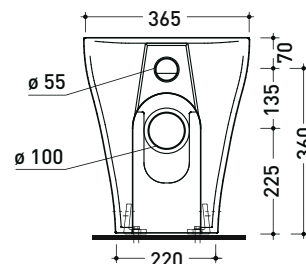

Dim. Imballo

Peso 28 kg

Pz. Pallet n° 15

UNI EN 997

Dop-No997

pag. 1/2

Flaminia does not recommend combining this toilet model with rapid-flow/flushometer systems or traditional high tanks

vista zenitale / zenital view

vista laterale / lateral view

vista retro / back view

SCARICO A PARETE
PREDISPOSTO PER WC SOSPESO
WALL DISCHARGE ARRANGEMENT
FOR WALL-HUNG WC

sezione longitudinale / section

SCARICO A PAVIMENTO
PREDISPOSTO DA 5 A 32 CM
ARRANGEMENT DISCHARGE
TO FLOOR FROM 5 TO 32 CM

LKR90 (SET: LKR90)

da/ from 50 a/ to 80 mm

LK8010 (SET: LKR90+LKR20)

da/ from 80 a/ to 100 mm

LK1012 (SET: LKR90+LKR40)

da/ from 100 a/ to 120 mm

LK1214 (SET: LKRS+LKR40)

da/ from 120 a/ to 140 mm

LK1416 (SET: LKRS+LKR20)

da/ from 140 a/ to 160 mm

LKRS (SET: LKRS)

da/ from 160 a/ to 180 mm

LK1820 (SET: LKRS+LKR20)

da/ from 180 a/ to 200 mm

LK2022 (SET: LKRS+LKR40)

da/ from 200 a/ to 220 mm