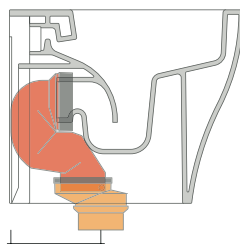

vista laterale / lateral view

vista retro / back view

SCARICO A PARETE
PREDISPOSTO PER WC SOSPESO
WALL DISCHARGE ARRANGEMENT
FOR WALL-HUNG WC

sezione longitudinale / section

SCARICO A PAVIMENTO
PREDISPOSTO DA 5 A 32 CM
ARRANGEMENT DISCHARGE
TO FLOOR FROM 5 TO 32 CM

LKR90 (SET: LKR90)

da/ from 50 a/ to 80 mm

LK8010 (SET: LKR90+LKR20)

da/ from 80 a/ to 100 mm

LK1012 (SET: LKR90+LKR40)

da/ from 100 a/ to 120 mm

LK1214 (SET: LKRS+LKR40)

da/ from 120 a/ to 140 mm

LK1416 (SET: LKRS+LKR20)

da/ from 140 a/ to 160 mm

LKRS (SET: LKRS)

da/ from 160 a/ to 180 mm

LK1820 (SET: LKRS+LKR20)

da/ from 180 a/ to 200 mm

LK2022 (SET: LKRS+LKR40)

da/ from 200 a/ to 220 mm

LK2233 (SET: LKR90+LKR33)

da/ from 220 a/ to 340* mm

ATTENTION: THE DRAINAGE CONNECTORS ARE NOT INCLUDED