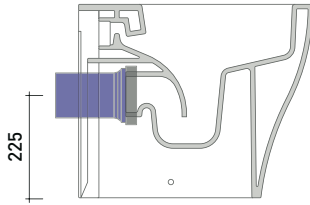

vista laterale / lateral view

vista retro / back view

SCARICO A PARETE
PREDISPOSTO PER WC SOSPESO
WALL DISCHARGE ARRANGEMENT
FOR WALL-HUNG WC

sezione longitudinale / section

SCARICO A PAVIMENTO
PREDISPOSTO DA 5 A 32 CM
ARRANGEMENT DISCHARGE
TO FLOOR FROM 5 TO 32 CM

connessioni di scarico
da acquistare
separatamente
drainage connector
to be purchased separately

da/from 50 a/to 320 mm

sezione longitudinale / section

KIT SUITABLE FOR WALL TRAP

LKR00 (SET: LKR00)

KIT SUITABLE FOR FLOOR TRAP

LKR90 (SET: LKR90)

da/ from 50 a/ to 80 mm

LK8010 (SET: LKR90+LKR20)

da/ from 80 a/ to 100 mm

LK1012 (SET: LKR90+LKR40)

da/ from 100 a/ to 120 mm

LK1214 (SET: LKRS+LKR40)

da/ from 120 a/ to 140 mm