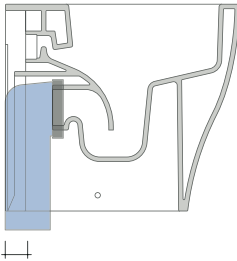

vista laterale / lateral view

vista retro / back view

SCARICO A PARETE
PREDISPOSTO PER WC SOSPESO
WALL DISCHARGE ARRANGEMENT
FOR WALL-HUNG WC

sezione longitudinale / section

SCARICO A PAVIMENTO
PREDISPOSTO DA 5 A 32 CM
ARRANGEMENT DISCHARGE
TO FLOOR FROM 5 TO 32 CM

connessioni di scarico
da acquistare
separatamente
drainage connector
to be purchased separately

da/from 50 a/to 320 mm

sezione longitudinale / section

KIT SUITABLE FOR WALL TRAP

LKR00 (SET: LKR00)

KIT SUITABLE FOR FLOOR TRAP

LKR90 (SET: LKR90)

da/ from 50 a/ to 80 mm

LK8010 (SET: LKR90+LKR20)

da/ from 80 a/ to 100 mm

LK1012 (SET: LKR90+LKR40)

da/ from 100 a/ to 120 mm

LK1214 (SET: LKRS+LKR40)

da/ from 120 a/ to 140 mm

LK1416 (SET: LKRS+LKR20)

da/ from 140 a/ to 160 mm

LKRS (SET: LKRS)

da/ from 160 a/ to 180 mm

LK1820 (SET: LKRS+LKR20)

da/ from 180 a/ to 200 mm

LK2022 (SET: LKRS+LKR40)

da/ from 200 a/ to 220 mm