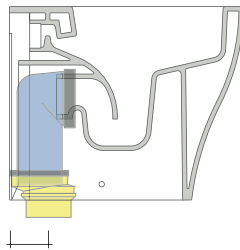

vista laterale / lateral view

vista retro / back view

SCARICO A PARETE
PREDISPOSTO PER WC SOSPESO
WALL DISCHARGE ARRANGEMENT
FOR WALL-HUNG WC

sezione longitudinale / section

SCARICO A PAVIMENTO
PREDISPOSTO DA 5 A 32 CM
ARRANGEMENT DISCHARGE
TO FLOOR FROM 5 TO 32 CM

connessioni di scarico
da acquistare
separatamente
drainage connector
to be purchased separately

da/from 50 a/to 320 mm

sezione longitudinale / section

KIT SUITABLE FOR WALL TRAP

LKR00 (SET: LKR00)

KIT SUITABLE FOR FLOOR TRAP

LKR90 (SET: LKR90)

da/ from 50 a/ to 80 mm

LK8010 (SET: LKR90+LKR20)

da/ from 80 a/ to 100 mm

LK1012 (SET: LKR90+LKR40)

da/ from 100 a/ to 120 mm

LK1214 (SET: LKRS+LKR40)

da/ from 120 a/ to 140 mm