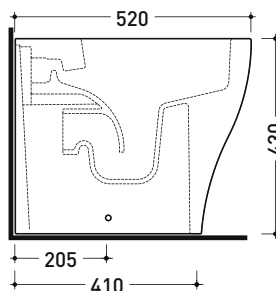

Dim. Imballo

Peso 28 kg

Pz. Pallet n° 15

UNI EN 997

Dop-No997

pag. 1/2

Flaminia does not recommend combining this toilet model with rapid-flow/flushometer systems or traditional high tanks

vista zenitale / zenital view

vista laterale / lateral view

vista retro / back view

SCARICO A PARETE
PREDISPOSTO PER WC SOSPESO
WALL DISCHARGE ARRANGEMENT
FOR WALL-HUNG WC

sezione longitudinale / section

SCARICO A PAVIMENTO
PREDISPOSTO DA 5 A 32 CM
ARRANGEMENT DISCHARGE
TO FLOOR FROM 5 TO 32 CM

LK1416 (SET: LKRS+LKR20)

da/ from 140 a/ to 160 mm

LKRS (SET: LKRS)

da/ from 160 a/ to 180 mm

LK1820 (SET: LKRS+LKR20)

da/ from 180 a/ to 200 mm

LK2022 (SET: LKRS+LKR40)

da/ from 200 a/ to 220 mm