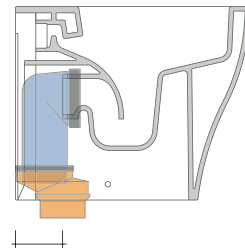

vista laterale / lateral view

vista retro / back view

SCARICO A PARETE
PREDISPOSTO PER WC SOSPESO
WALL DISCHARGE ARRANGEMENT
FOR WALL-HUNG WC

sezione longitudinale / section

SCARICO A PAVIMENTO
PREDISPOSTO DA 5 A 32 CM
ARRANGEMENT DISCHARGE
TO FLOOR FROM 5 TO 32 CM

connessioni di scarico
da acquistare
separatamente
drainage connector
to be purchased separately

da/from 50 a/to 320 mm

sezione longitudinale / section

KIT SUITABLE FOR WALL TRAP

LKR00 (SET: LKR00)

KIT SUITABLE FOR FLOOR TRAP

LKR90 (SET: LKR90)

da/ from 50 a/ to 80 mm

LK8010 (SET: LKR90+LKR20)

da/ from 80 a/ to 100 mm

LK1012 (SET: LKR90+LKR40)

da/ from 100 a/ to 120 mm

LK1214 (SET: LKRS+LKR40)

da/ from 120 a/ to 140 mm

LK1416 (SET: LKRS+LKR20)

da/ from 140 a/ to 160 mm

LKRS (SET: LKRS)

da/ from 160 a/ to 180 mm

LK1820 (SET: LKRS+LKR20)

da/ from 180 a/ to 200 mm

LK2022 (SET: LKRS+LKR40)

da/ from 200 a/ to 220 mm