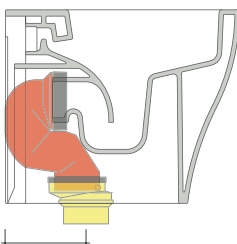

connessioni di scarico
da acquistare
separatamente
drainage connector
to be purchased separately

da/from 50 a/to 320 mm

sezione longitudinale / section

KIT SUITABLE FOR WALL TRAP

LKR00 (SET: LKR00)

KIT SUITABLE FOR FLOOR TRAP

LKR90 (SET: LKR90)

da/ from 50 a/ to 80 mm

LK8010 (SET: LKR90+LKR20)

da/ from 80 a/ to 100 mm

LK1012 (SET: LKR90+LKR40)

da/ from 100 a/ to 120 mm

LK1214 (SET: LKRS+LKR40)

da/ from 120 a/ to 140 mm

LK1416 (SET: LKRS+LKR20)

da/ from 140 a/ to 160 mm

LKRS (SET: LKRS)

da/ from 160 a/ to 180 mm

LK1820 (SET: LKRS+LKR20)

da/ from 180 a/ to 200 mm

LK2022 (SET: LKRS+LKR40)

da/ from 200 a/ to 220 mm

LK2233 (SET: LKR90+LKR33)

da/ from 220 a/ to 340* mm

ATTENTION: THE DRAINAGE CONNECTORS ARE NOT INCLUDED