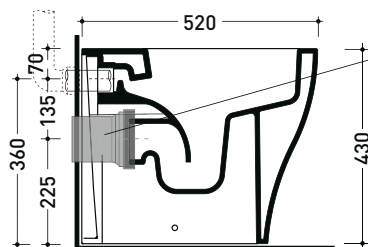

Dim. Imballo

Peso 28 kg

Pz. Pallet n° 15

UNI EN 997

Dop-No997

pag. 1/2

Flaminia does not recommend combining this toilet model with rapid-flow/flushometer systems or traditional high tanks

vista zenitale / zenital view

vista laterale / lateral view

vista retro / back view

SCARICO A PARETE
PREDISPOSTO PER WC SOSPESO
WALL DISCHARGE ARRANGEMENT
FOR WALL-HUNG WC

sezione longitudinale / section

SCARICO A PAVIMENTO
PREDISPOSTO DA 5 A 32 CM
ARRANGEMENT DISCHARGE
TO FLOOR FROM 5 TO 32 CM

connessioni di scarico
da acquistare
separatamente
drainage connector
to be purchased separately

da/from 50 a/to 320 mm

sezione longitudinale / section

KIT SUITABLE FOR WALL TRAP

LKR00 (SET: LKR00)

KIT SUITABLE FOR FLOOR TRAP

LKR90 (SET: LKR90)

da/ from 50 a/ to 80 mm

LK8010 (SET: LKR90+LKR20)

da/ from 80 a/ to 100 mm

LK1012 (SET: LKR90+LKR40)

da/ from 100 a/ to 120 mm

LK1214 (SET: LKRS+LKR40)

da/ from 120 a/ to 140 mm