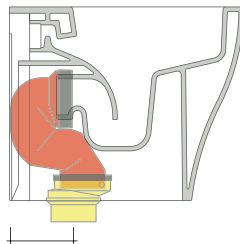

vista laterale / lateral view

vista retro / back view

SCARICO A PARETE
PREDISPOSTO PER WC SOSPESO
WALL DISCHARGE ARRANGEMENT
FOR WALL-HUNG WC

sezione longitudinale / section

SCARICO A PAVIMENTO
PREDISPOSTO DA 5 A 32 CM
ARRANGEMENT DISCHARGE
TO FLOOR FROM 5 TO 32 CM

connessioni di scarico
da acquistare
separatamente
drainage connector
to be purchased separately

da/from 50 a/to 320 mm

sezione longitudinale / section

KIT SUITABLE FOR WALL TRAP

LKR00 (SET: LKR00)

KIT SUITABLE FOR FLOOR TRAP

LKR90 (SET: LKR90)

da/ from 50 a/ to 80 mm

LK8010 (SET: LKR90+LKR20)

da/ from 80 a/ to 100 mm

LK1012 (SET: LKR90+LKR40)

da/ from 100 a/ to 120 mm

LK1214 (SET: LKRS+LKR40)

da/ from 120 a/ to 140 mm

LK1416 (SET: LKRS+LKR20)

da/ from 140 a/ to 160 mm

LKRS (SET: LKRS)

da/ from 160 a/ to 180 mm

LK1820 (SET: LKRS+LKR20)

da/ from 180 a/ to 200 mm

LK2022 (SET: LKRS+LKR40)

da/ from 200 a/ to 220 mm