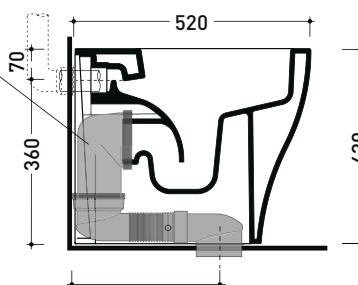

Dim. Imballo

Peso 28 kg

Pz. Pallet n° 15

UNI EN 997

Dop-No997

pag. 1/2

Flaminia does not recommend combining this toilet model with rapid-flow/flushometer systems or traditional high tanks

vista zenitale / zenital view

vista laterale / lateral view

vista retro / back view

SCARICO A PARETE
PREDISPOSTO PER WC SOSPESO
WALL DISCHARGE ARRANGEMENT
FOR WALL-HUNG WC

sezione longitudinale / section

SCARICO A PAVIMENTO
PREDISPOSTO DA 5 A 32 CM
ARRANGEMENT DISCHARGE
TO FLOOR FROM 5 TO 32 CM

connessioni di scarico
da acquistare
separatamente
drainage connector
to be purchased separately

da/from 50 a/to 320 mm

sezione longitudinale / section

KIT SUITABLE FOR WALL TRAP

LKR00 (SET: LKR00)

KIT SUITABLE FOR FLOOR TRAP

LKR90 (SET: LKR90)

da/ from 50 a/ to 80 mm

LK8010 (SET: LKR90+LKR20)

da/ from 80 a/ to 100 mm

LK1012 (SET: LKR90+LKR40)

da/ from 100 a/ to 120 mm

LK1214 (SET: LKRS+LKR40)

da/ from 120 a/ to 140 mm