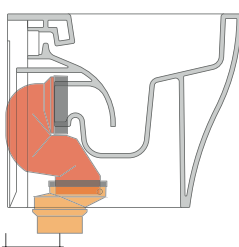

connessioni di scarico
da acquistare
separatamente
drainage connector
to be purchased separately

da/from 50 a/to 320 mm

sezione longitudinale / section

sizes in mm

Please consider a 2% tolerance on indicated measurements

da/from 50 a/to 80 mm

LK8010 (SET: LKR90+LKR20)

da/from 80 a/to 100 mm

LK1012 (SET: LKR90+LKR40)

da/from 100 a/to 120 mm

LK1214 (SET: LKRS+LKR40)

da/from 120 a/to 140 mm

LK1416 (SET: LKRS+LKR20)

da/from 140 a/to 160 mm

LKRS (SET: LKRS)

da/from 160 a/to 180 mm

LK1820 (SET: LKRS+LKR20)

da/from 180 a/to 200 mm

LK2022 (SET: LKRS+LKR40)

da/from 200 a/to 220 mm

LK2233 (SET: LKR90+LKR33)

da/from 220 a/to 320* mm

ATTENTION: THE DRAINAGE CONNECTORS ARE NOT INCLUDED