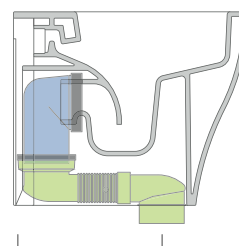

vista laterale / lateral view

vista retro / back view

SCARICO A PARETE
PREDISPOSTO PER WC SOSPESO
WALL DISCHARGE ARRANGEMENT
FOR WALL-HUNG WC

sezione longitudinale / section

SCARICO A PAVIMENTO
PREDISPOSTO DA 5 A 32 CM
ARRANGEMENT DISCHARGE
TO FLOOR FROM 5 TO 32 CM

da/from 50 a/to 80 mm

LK8010 (SET: LKR90+LKR20)

da/from 80 a/to 100 mm

LK1012 (SET: LKR90+LKR40)

da/from 100 a/to 120 mm

LK1214 (SET: LKRS+LKR40)

da/from 120 a/to 140 mm

LK1416 (SET: LKRS+LKR20)

da/from 140 a/to 160 mm

LKRS (SET: LKRS)

da/from 160 a/to 180 mm

LK1820 (SET: LKRS+LKR20)

da/from 180 a/to 200 mm

LK2022 (SET: LKRS+LKR40)

da/from 200 a/to 220 mm

LK2233 (SET: LKR90+LKR33)

da/from 220 a/to 320* mm

ATTENTION: THE DRAINAGE CONNECTORS ARE NOT INCLUDED