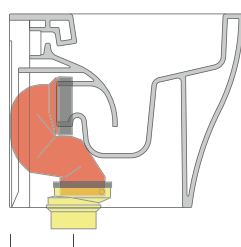

connessioni di scarico
da acquistare
separatamente
drainage connector
to be purchased separately

da/from 50 a/to 320 mm

sezione longitudinale / section

sizes in mm

Please consider a 2% tolerance on indicated measurements

da/from 50 a/to 80 mm

LK8010 (SET: LKR90+LKR20)

da/from 80 a/to 100 mm

LK1012 (SET: LKR90+LKR40)

da/from 100 a/to 120 mm

LK1214 (SET: LKRS+LKR40)

da/from 120 a/to 140 mm

LK1416 (SET: LKRS+LKR20)

da/from 140 a/to 160 mm

LKRS (SET: LKRS)

da/from 160 a/to 180 mm

LK1820 (SET: LKRS+LKR20)

da/from 180 a/to 200 mm

LK2022 (SET: LKRS+LKR40)

da/from 200 a/to 220 mm

LK2233 (SET: LKR90+LKR33)

da/from 220 a/to 320* mm

ATTENTION: THE DRAINAGE CONNECTORS ARE NOT INCLUDED