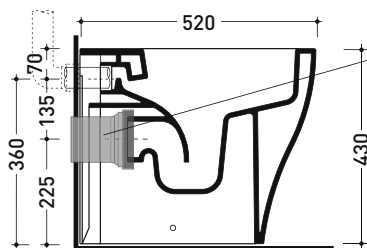

Technical accessories:

- *Kit suitable for wall trap H 230 mm (LKR00)
- *Kit suitable for floor trap from 50 to 80 mm (LKR90)
- *Kit suitable for floor trap from 80 to 100 mm (LK8010)
- *Kit suitable for floor trap from 100 to 120 mm (LK1012)
- *Kit suitable for floor trap from 120 to 140 mm (LK1214)
- *Kit suitable for floor trap from 140 to 160 mm (LK1416)
- *Kit suitable for floor trap from 160 to 180 mm (LKRS)
- *Kit suitable for floor trap from 180 to 200 mm (LK1820)
- *Kit suitable for floor trap from 200 to 220 mm (LK2022)
- *Kit suitable for floor trap from 220 to 320 mm (LK2233)
- Floor fixing kit (9003)

Dim. Imballo

Peso 28 kg

Pz. Pallet n° 15

UNI EN 997

Dop-No997

pag. 1/2

Flaminia does not recommend combining this toilet model with rapid-flow/flushometer systems or traditional high tanks

vista zenitale / zenital view

vista laterale / lateral view

vista retro / back view

SCARICO A PARETE
PREDISPOSTO PER WC SOSPESO
WALL DISCHARGE ARRANGEMENT
FOR WALL-HUNG WC

sezione longitudinale / section

SCARICO A PAVIMENTO
PREDISPOSTO DA 5 A 32 CM
ARRANGEMENT DISCHARGE
TO FLOOR FROM 5 TO 32 CM

connessioni di scarico
da acquistare
separatamente
drainage connector
to be purchased separately

da/from 50 a/to 320 mm

sezione longitudinale / section

sizes in mm

Please consider a 2% tolerance on indicated measurements