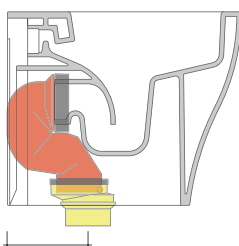

connessioni di scarico
da acquistare
separatamente
drainage connector
to be purchased separately

da/from 50 a/to 320 mm

sezione longitudinale / section

sizes in mm

Please consider a 2% tolerance on indicated measurements

da/from 50 a/to 80 mm

LK8010 (SET: LKR90+LKR20)

da/from 80 a/to 100 mm

LK1012 (SET: LKR90+LKR40)

da/from 100 a/to 120 mm

LK1214 (SET: LKRS+LKR40)

da/from 120 a/to 140 mm

LK1416 (SET: LKRS+LKR20)

da/from 140 a/to 160 mm

LKRS (SET: LKRS)

da/from 160 a/to 180 mm

LK1820 (SET: LKRS+LKR20)

da/from 180 a/to 200 mm

LK2022 (SET: LKRS+LKR40)

da/from 200 a/to 220 mm

LK2233 (SET: LKR90+LKR33)

da/from 220 a/to 320* mm

ATTENTION: THE DRAINAGE CONNECTORS ARE NOT INCLUDED