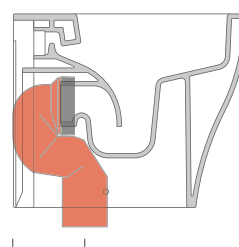

connessioni di scarico
da acquistare
separatamente
drainage connector
to be purchased separately

da/from 50 a/to 320 mm

sezione longitudinale / section

sizes in mm

Please consider a 2% tolerance on indicated measurements

da/from 50 a/to 80 mm

LK8010 (SET: LKR90+LKR20)

da/from 80 a/to 100 mm

LK1012 (SET: LKR90+LKR40)

da/from 100 a/to 120 mm

LK1214 (SET: LKRS+LKR40)

da/from 120 a/to 140 mm

LK1416 (SET: LKRS+LKR20)

da/from 140 a/to 160 mm

LKRS (SET: LKRS)

da/from 160 a/to 180 mm

LK1820 (SET: LKRS+LKR20)

da/from 180 a/to 200 mm

LK2022 (SET: LKRS+LKR40)

da/from 200 a/to 220 mm

LK2233 (SET: LKR90+LKR33)

da/from 220 a/to 320* mm

ATTENTION: THE DRAINAGE CONNECTORS ARE NOT INCLUDED