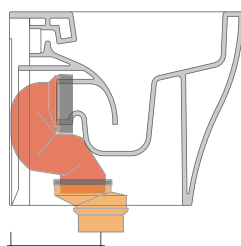

da/from 50 a/to 80 mm

LK8010 (SET: LKR90+LKR20)

da/from 80 a/to 100 mm

LK1012 (SET: LKR90+LKR40)

da/from 100 a/to 120 mm

LK1214 (SET: LKRS+LKR40)

da/from 120 a/to 140 mm

LK1416 (SET: LKRS+LKR20)

da/from 140 a/to 160 mm

LKRS (SET: LKRS)

da/from 160 a/to 180 mm

LK1820 (SET: LKRS+LKR20)

da/from 180 a/to 200 mm

LK2022 (SET: LKRS+LKR40)

da/from 200 a/to 220 mm

LK2233 (SET: LKR90+LKR33)

da/from 220 a/to 320* mm

ATTENTION: THE DRAINAGE CONNECTORS ARE NOT INCLUDED