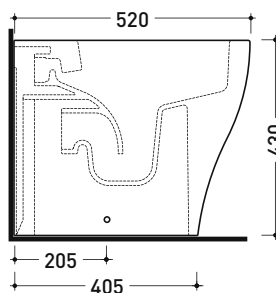

Technical accessories:

- *Kit suitable for wall trap H 230 mm (LKR00)
- *Kit suitable for floor trap from 50 to 80 mm (LKR90)
- *Kit suitable for floor trap from 80 to 100 mm (LK8010)
- *Kit suitable for floor trap from 100 to 120 mm (LK1012)
- *Kit suitable for floor trap from 120 to 140 mm (LK1214)
- *Kit suitable for floor trap from 140 to 160 mm (LK1416)
- *Kit suitable for floor trap from 160 to 180 mm (LKRS)
- *Kit suitable for floor trap from 180 to 200 mm (LK1820)
- *Kit suitable for floor trap from 200 to 220 mm (LK2022)
- *Kit suitable for floor trap from 220 to 320 mm (LK2233)
- Floor fixing kit (9003)

Dim. Imballo

Peso 28 kg

Pz. Pallet n° 15

UNI EN 997

Dop-No997

pag. 1/2

Flaminia does not recommend combining this toilet model with rapid-flow/flushometer systems or traditional high tanks

vista zenitale / zenital view

vista laterale / lateral view

vista retro / back view

SCARICO A PARETE
PREDISPOSTO PER WC SOSPESO
WALL DISCHARGE ARRANGEMENT
FOR WALL-HUNG WC

sezione longitudinale / section

SCARICO A PAVIMENTO
PREDISPOSTO DA 5 A 32 CM
ARRANGEMENT DISCHARGE
TO FLOOR FROM 5 TO 32 CM

connessioni di scarico
da acquistare
separatamente
drainage connector
to be purchased separately

da/from 50 a/to 320 mm

sezione longitudinale / section

sizes in mm

Please consider a 2% tolerance on indicated measurements