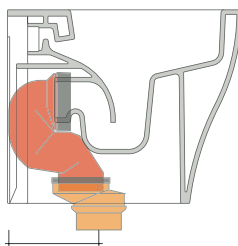

AP117RGE

Back to wall wc PLUS* goclean with stainless steel bidet jet

* **WARNING: bends and connectors are on demand**

(bidet jet art. ERAS included)

Complements: Soft-closing thermosetting wrapping seat&cover (QKCW07)
SLIM soft-closing thermos. seat&cover (QKCW09 - APCW10)

KIT SUITABLE FOR FLOOR TRAP

LKR90 (SET: LKR90)

da/from 50 a/to 80 mm

LK8010 (SET: LKR90+LKR20)

da/from 80 a/to 100 mm

LK1012 (SET: LKR90+LKR40)

da/from 100 a/to 120 mm

LK1214 (SET: LKRS+LKR40)

da/from 120 a/to 140 mm

LK1416 (SET: LKRS+LKR20)

da/from 140 a/to 160 mm

LKRS (SET: LKRS)

da/from 160 a/to 180 mm

LK1820 (SET: LKRS+LKR20)

da/from 180 a/to 200 mm

LK2022 (SET: LKRS+LKR40)

da/from 200 a/to 220 mm

LK2233 (SET: LKR90+LKR33)

da/from 220 a/to 340* mm

ATTENTION: THE DRAINAGE CONNECTORS ARE NOT INCLUDED