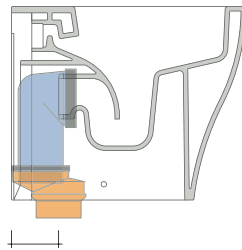

dettaglio kit erogatore
kit bidet jet detail

sezione longitudinale / section

vista retro / back view

sizes in mm

Please consider a 2% tolerance on indicated measurements

KIT SUITABLE FOR WALL TRAP

LKR00 (SET: LKR00)

KIT SUITABLE FOR FLOOR TRAP

LKR90 (SET: LKR90)

da/from 50 a/to 80 mm

LK8010 (SET: LKR90+LKR20)

da/from 80 a/to 100 mm

LK1012 (SET: LKR90+LKR40)

da/from 100 a/to 120 mm

LK1214 (SET: LKRS+LKR40)

da/from 120 a/to 140 mm

LK1416 (SET: LKRS+LKR20)

da/from 140 a/to 160 mm

LKRS (SET: LKRS)

da/from 160 a/to 180 mm

LK1820 (SET: LKRS+LKR20)

da/from 180 a/to 200 mm

LK2022 (SET: LKRS+LKR40)

da/from 200 a/to 220 mm

LK2233 (SET: LKR90+LKR33)

da/from 220 a/to 340* mm

ATTENTION: THE DRAINAGE CONNECTORS ARE NOT INCLUDED