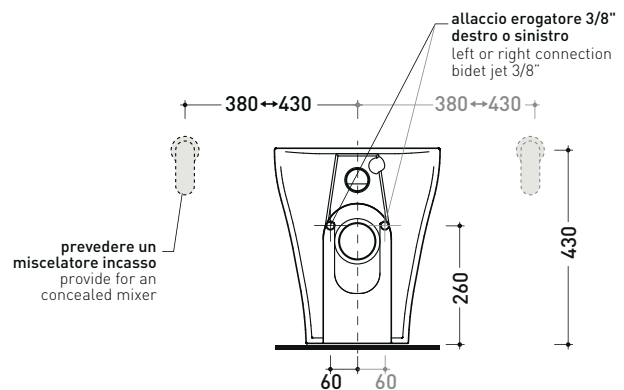

AP117RGE

Back to wall wc PLUS* goclean with stainless steel bidet jet

* **WARNING: bends and connectors are on demand**

(bidet jet art. ERAS included)

Complements: Soft-closing thermosetting wrapping seat&cover (QKCW07)
SLIM soft-closing thermos. seat&cover (QKCW09 - APCW10)

Technical accessories:

- *Kit suitable for wall trap H 230 mm (LKR00)
- *Kit suitable for floor trap from 50 to 80 mm (LKR90)
- *Kit suitable for floor trap from 80 to 100 mm (LK8010)
- *Kit suitable for floor trap from 100 to 120 mm (LK1012)
- *Kit suitable for floor trap from 120 to 140 mm (LK1214)
- *Kit suitable for floor trap from 140 to 160 mm (LK1416)
- *Kit suitable for floor trap from 160 to 180 mm (LKRS)
- *Kit suitable for floor trap from 180 to 200 mm (LK1820)
- *Kit suitable for floor trap from 200 to 220 mm (LK2022)
- *Kit suitable for floor trap from 220 to 320 mm (LK2233)
- Floor fixing kit (9003)

Package dim.

Weight 29 kg

Pz. Pallet n° 15

UNI EN 997

Dop-No997

pag. 1/2

Flaminia does not recommend combining this toilet model with rapid-flow/flushometer systems or traditional high tanks

vista zenitale / zenital view

dettaglio kit erogatore
kit bidet jet detail

sezione longitudinale / section

vista retro / back view

sizes in mm

Please consider a 2% tolerance on indicated measurements

KIT SUITABLE FOR WALL TRAP

LKR00 (SET: LKR00)