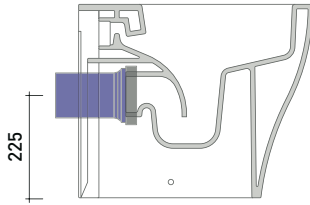

AP117RGE

Back to wall wc PLUS* goclean with stainless steel bidet jet

* **WARNING: bends and connectors are on demand**

(bidet jet art. ERAS included)

Complements: Soft-closing thermosetting wrapping seat&cover (QKCW07)
SLIM soft-closing thermos. seat&cover (QKCW09 - APCW10)

dettaglio kit erogatore
kit bidet jet detail

sezione longitudinale / section

vista retro / back view

sizes in mm

Please consider a 2% tolerance on indicated measurements

KIT SUITABLE FOR WALL TRAP

LKR00 (SET: LKR00)

KIT SUITABLE FOR FLOOR TRAP

LKR90 (SET: LKR90)

da/from 50 a/to 80 mm

LK8010 (SET: LKR90+LKR20)

da/from 80 a/to 100 mm

LK1012 (SET: LKR90+LKR40)

da/from 100 a/to 120 mm

LK1214 (SET: LKRS+LKR40)