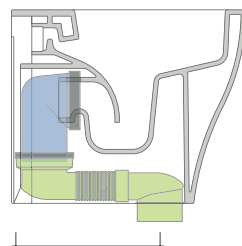

KIT SUITABLE FOR FLOOR TRAP

LKR90 (SET: LKR90)

da/from 50 a/to 80 mm

LK8010 (SET: LKR90+LKR20)

da/from 80 a/to 100 mm

LK1012 (SET: LKR90+LKR40)

da/from 100 a/to 120 mm

LK1214 (SET: LKRS+LKR40)

da/from 120 a/to 140 mm

LK1416 (SET: LKRS+LKR20)

da/from 140 a/to 160 mm

LKRS (SET: LKRS)

da/from 160 a/to 180 mm

LK1820 (SET: LKRS+LKR20)

da/from 180 a/to 200 mm

LK2022 (SET: LKRS+LKR40)

da/from 200 a/to 220 mm

LK2233 (SET: LKR90+LKR33)

da/from 220 a/to 340* mm

ATTENTION: THE DRAINAGE CONNECTORS ARE NOT INCLUDED