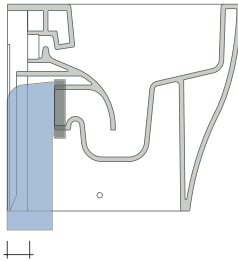

dettaglio kit erogatore
kit bidet jet detail

sezione longitudinale / section

vista retro / back view

sizes in mm

Please consider a 2% tolerance on indicated measurements

KIT SUITABLE FOR WALL TRAP

LKR00 (SET: LKR00)

KIT SUITABLE FOR FLOOR TRAP

LKR90 (SET: LKR90)

da/from 50 a/to 80 mm

LK8010 (SET: LKR90+LKR20)

da/from 80 a/to 100 mm

LK1012 (SET: LKR90+LKR40)

da/from 100 a/to 120 mm

LK1214 (SET: LKRS+LKR40)