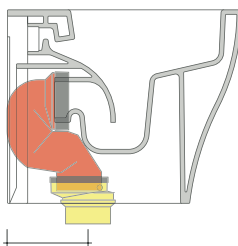

AP117RGE

Back to wall wc PLUS* goclean with stainless steel bidet jet

* **WARNING: bends and connectors are on demand**

(bidet jet art. ERAS included)

Complements: Soft-closing thermosetting wrapping seat&cover (QKCW07)
SLIM soft-closing thermos. seat&cover (QKCW09 - APCW10)

KIT SUITABLE FOR FLOOR TRAP

LKR90 (SET: LKR90)

da/from 50 a/to 80 mm

LK8010 (SET: LKR90+LKR20)

da/from 80 a/to 100 mm

LK1012 (SET: LKR90+LKR40)

da/from 100 a/to 120 mm

LK1214 (SET: LKRS+LKR40)

da/from 120 a/to 140 mm

LK1416 (SET: LKRS+LKR20)

da/from 140 a/to 160 mm

LKRS (SET: LKRS)

da/from 160 a/to 180 mm

LK1820 (SET: LKRS+LKR20)

da/from 180 a/to 200 mm

LK2022 (SET: LKRS+LKR40)

da/from 200 a/to 220 mm

LK2233 (SET: LKR90+LKR33)

da/from 220 a/to 340* mm

ATTENTION: THE DRAINAGE CONNECTORS ARE NOT INCLUDED