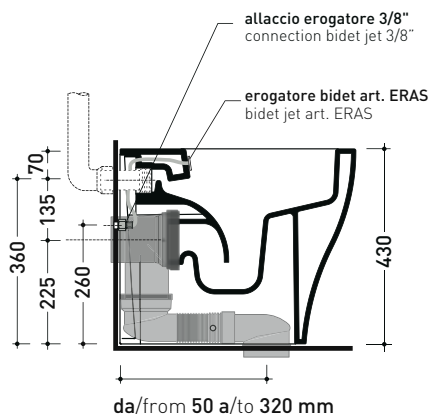

Technical accessories:

- *Kit suitable for wall trap H 230 mm (LKR00)
- *Kit suitable for floor trap from 50 to 80 mm (LKR90)
- *Kit suitable for floor trap from 80 to 100 mm (LK8010)
- *Kit suitable for floor trap from 100 to 120 mm (LK1012)
- *Kit suitable for floor trap from 120 to 140 mm (LK1214)
- *Kit suitable for floor trap from 140 to 160 mm (LK1416)
- *Kit suitable for floor trap from 160 to 180 mm (LKRS)
- *Kit suitable for floor trap from 180 to 200 mm (LK1820)
- *Kit suitable for floor trap from 200 to 220 mm (LK2022)
- *Kit suitable for floor trap from 220 to 320 mm (LK2233)
- Floor fixing kit (9003)

Package dim.

Weight 29 kg

Pz. Pallet n° 15

UNI EN 997

Dop-No997

pag. 1/2

Flaminia does not recommend combining this toilet model with rapid-flow/flushometer systems or traditional high tanks

vista zenitale / zenital view

dettaglio kit erogatore
kit bidet jet detail

sezione longitudinale / section

vista retro / back view

sizes in mm

Please consider a 2% tolerance on indicated measurements

KIT SUITABLE FOR WALL TRAP

LKR00 (SET: LKR00)

KIT SUITABLE FOR FLOOR TRAP

LKR90 (SET: LKR90)

da/from 50 a/to 80 mm

LK8010 (SET: LKR90+LKR20)

da/from 80 a/to 100 mm

LK1012 (SET: LKR90+LKR40)

da/from 100 a/to 120 mm

LK1214 (SET: LKRS+LKR40)