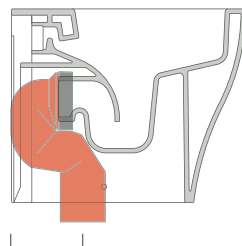

dettaglio kit erogatore
kit bidet jet detail

sezione longitudinale / section

vista retro / back view

sizes in mm

Please consider a 2% tolerance on indicated measurements

KIT SUITABLE FOR WALL TRAP

LKR00 (SET: LKR00)

KIT SUITABLE FOR FLOOR TRAP

LKR90 (SET: LKR90)

da/from 50 a/to 80 mm

LK8010 (SET: LKR90+LKR20)

da/from 80 a/to 100 mm

LK1012 (SET: LKR90+LKR40)

da/from 100 a/to 120 mm

LK1214 (SET: LKRS+LKR40)

da/from 120 a/to 140 mm

LK1416 (SET: LKRS+LKR20)

da/from 140 a/to 160 mm

LKRS (SET: LKRS)

da/from 160 a/to 180 mm

LK1820 (SET: LKRS+LKR20)

da/from 180 a/to 200 mm

LK2022 (SET: LKRS+LKR40)

da/from 200 a/to 220 mm

LK2233 (SET: LKR90+LKR33)

da/from 220 a/to 340* mm

ATTENTION: THE DRAINAGE CONNECTORS ARE NOT INCLUDED