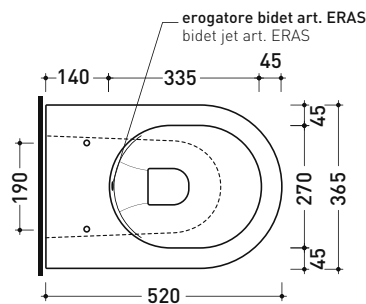

Package dim.

Weight 29 kg

Pz. Pallet n° 15

UNI EN 997

Dop-No997

pag. 1/2

Flaminia does not recommend combining this toilet model with rapid-flow/flushometer systems or traditional high tanks

vista zenitale / zenital view

dettaglio kit erogatore
kit bidet jet detail

sezione longitudinale / section

vista retro / back view

sizes in mm

Please consider a 2% tolerance on indicated measurements

KIT SUITABLE FOR WALL TRAP

LKR00 (SET: LKR00)

da/from 120 a/to 140 mm

LK1416 (SET: LKRS+LKR20)

da/from 140 a/to 160 mm

LKRS (SET: LKRS)

da/from 160 a/to 180 mm

LK1820 (SET: LKRS+LKR20)

da/from 180 a/to 200 mm

LK2022 (SET: LKRS+LKR40)