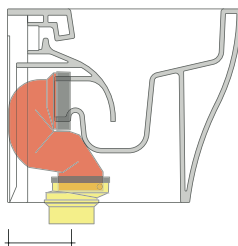

dettaglio kit erogatore
kit bidet jet detail

sezione longitudinale / section

vista retro / back view

sizes in mm

Please consider a 2% tolerance on indicated measurements

KIT SUITABLE FOR WALL TRAP

LKR00 (SET: LKR00)

KIT SUITABLE FOR FLOOR TRAP

LKR90 (SET: LKR90)

da/from 50 a/to 80 mm

LK8010 (SET: LKR90+LKR20)

da/from 80 a/to 100 mm

LK1012 (SET: LKR90+LKR40)

da/from 100 a/to 120 mm

LK1214 (SET: LKRS+LKR40)

da/from 120 a/to 140 mm

LK1416 (SET: LKRS+LKR20)

da/from 140 a/to 160 mm

LKRS (SET: LKRS)

da/from 160 a/to 180 mm

LK1820 (SET: LKRS+LKR20)

da/from 180 a/to 200 mm

LK2022 (SET: LKRS+LKR40)

da/from 200 a/to 220 mm

LK2233 (SET: LKR90+LKR33)

da/from 220 a/to 340* mm

ATTENTION: THE DRAINAGE CONNECTORS ARE NOT INCLUDED