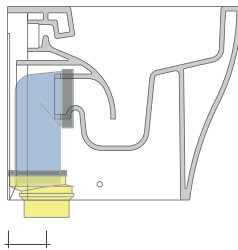

dettaglio kit erogatore
kit bidet jet detail

sezione longitudinale / section

vista retro / back view

sizes in mm

Please consider a 2% tolerance on indicated measurements

KIT SUITABLE FOR WALL TRAP

LKR00 (SET: LKR00)

KIT SUITABLE FOR FLOOR TRAP

LKR90 (SET: LKR90)

da/from 50 a/to 80 mm

LK8010 (SET: LKR90+LKR20)

da/from 80 a/to 100 mm

LK1012 (SET: LKR90+LKR40)

da/from 100 a/to 120 mm

LK1214 (SET: LKRS+LKR40)