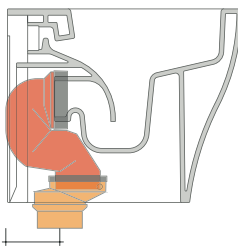

dettaglio kit erogatore
kit bidet jet detail

sezione longitudinale / section

vista retro / back view

sizes in mm

Please consider a 2% tolerance on indicated measurements

KIT SUITABLE FOR WALL TRAP

LKR00 (SET: LKR00)

KIT SUITABLE FOR FLOOR TRAP

LKR90 (SET: LKR90)

da/from 50 a/to 80 mm

LK8010 (SET: LKR90+LKR20)

da/from 80 a/to 100 mm

LK1012 (SET: LKR90+LKR40)

da/from 100 a/to 120 mm

LK1214 (SET: LKRS+LKR40)

da/from 120 a/to 140 mm

LK1416 (SET: LKRS+LKR20)

da/from 140 a/to 160 mm

LKRS (SET: LKRS)

da/from 160 a/to 180 mm

LK1820 (SET: LKRS+LKR20)

da/from 180 a/to 200 mm

LK2022 (SET: LKRS+LKR40)

da/from 200 a/to 220 mm

LK2233 (SET: LKR90+LKR33)

da/from 220 a/to 340* mm

ATTENTION: THE DRAINAGE CONNECTORS ARE NOT INCLUDED