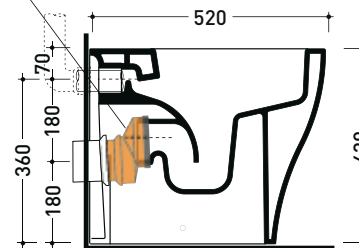

Technical accessories: Floor fixing kit (9003)

Package dim.

Weight 28 kg

Pz. Pallet n° 15

UNI EN 997

Dop-No997

Flaminia does not recommend combining this toilet model with rapid-flow/flushometer systems or traditional high tanks

vista zenitale / zenital view

vista laterale / lateral view

vista retro / back view

da/ from 100 a/ to 120 mm

sezione longitudinale / section

art. LK1012 (LKR90+LKR40)  
connessioni di scarico  
(in dotazione)  
drainage connector  
(included in the box)

sezione longitudinale / section