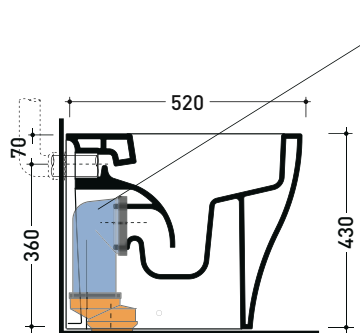

## AP117G

Back to wall wc with goclean system S/P trap  
(drainage connectors art. LK1012 included)

Complements: Soft-closing thermosetting wrapping seat&cover (QKCW07)  
SLIM soft-closing thermosetting seat&cover (QKCW09 - APCW10)  
Niagara monoblock cistern (TR38)  
Line accessories: TWO - HOOP - FOLD

Technical accessories: Floor fixing kit (9003)

Package dim.

Weight 28 kg

Pz. Pallet n° 15

UNI EN 997

Dop-No997

Flaminia does not recommend combining this toilet model with rapid-flow/flushometer systems or traditional high tanks

vista zenitale / zenital view

vista laterale / lateral view

vista retro / back view

da/ from 100 a/ to 120 mm

sezione longitudinale / section

art. LK1012 (LKR90+LKR40)  
connessioni di scarico  
(in dotazione)  
drainage connector  
(included in the box)