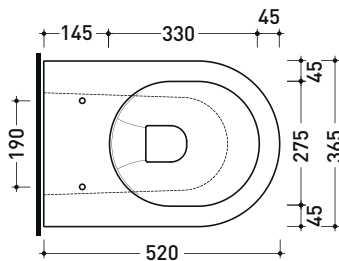

Technical accessories: Floor fixing kit (9003)

Package dim.

Weight 28 kg

Pz. Pallet n° 15

UNI EN 997

Dop-No997

Flaminia does not recommend combining this toilet model with rapid-flow/flushometer systems or traditional high tanks

vista zenitale / zenital view

vista laterale / lateral view

vista retro / back view

da/ from 100 a/ to 120 mm

sezione longitudinale / section

art. LK1012 (LKR90+LKR40)  
connessioni di scarico  
(in dotazione)  
drainage connector  
(included in the box)

sezione longitudinale / section