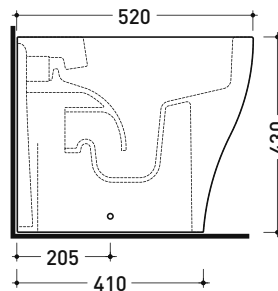

## AP117G

Back to wall wc with goclean system S/P trap  
(drainage connectors art. LK1012 included)

Complements: Soft-closing thermosetting wrapping seat&cover (QKCW07)  
SLIM soft-closing thermosetting seat&cover (QKCW09 - APCW10)  
Niagara monoblock cistern (TR38)  
Line accessories: TWO - HOOP - FOLD

Technical accessories: Floor fixing kit (9003)

Package dim.

Weight 28 kg

Pz. Pallet n° 15

UNI EN 997

Dop-No997

Flaminia does not recommend combining this toilet model with rapid-flow/flushometer systems or traditional high tanks

vista zenitale / zenital view

vista laterale / lateral view

vista retro / back view

da/ from 100 a/ to 120 mm

sezione longitudinale / section

art. LK1012 (LKR90+LKR40)  
connessioni di scarico  
(in dotazione)  
drainage connector  
(included in the box)

sezione longitudinale / section