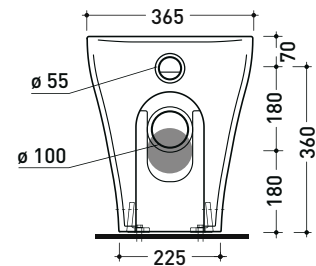

Technical accessories: Floor fixing kit (9003)

Package dim.

Weight 28 kg

Pz. Pallet n° 15

UNI EN 997

Dop-No997

Flaminia does not recommend combining this toilet model with rapid-flow/flushometer systems or traditional high tanks

vista zenitale / zenital view

vista laterale / lateral view

vista retro / back view

da/ from 100 a/ to 120 mm

sezione longitudinale / section

art. LK1012 (LKR90+LKR40)  
connessioni di scarico  
(in dotazione)  
drainage connector  
(included in the box)