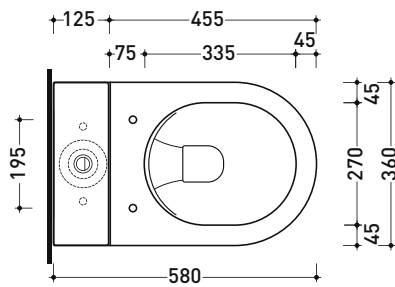

AP116G + AP39

Monoblock wc goclean with s/p trap +
cistern suitable for monoblock wc
(drainage connectors art. LK5018 included)

Complements: **SLIM Short soft-closing thermosetting seat&cover (APCW07)**
Line accessories: **TWO - HOOP - FOLD**

Technical accessories: **Floor fixing kit (9003)**
OLI double flushing system (MBBO)

Package dim. wc | Weight **34 kg** | Pz. Pallet n° **18**

Package dim. cistern | Weight **14 kg** | Pz. Pallet n° **36**

CE UNI EN 997

Dop-No997

vista zenitale / zenital view

sezione longitudinale / section

sezione longitudinale / section

vista frontale / front view

sizes in mm

Please consider a 2% tolerance on indicated measurements