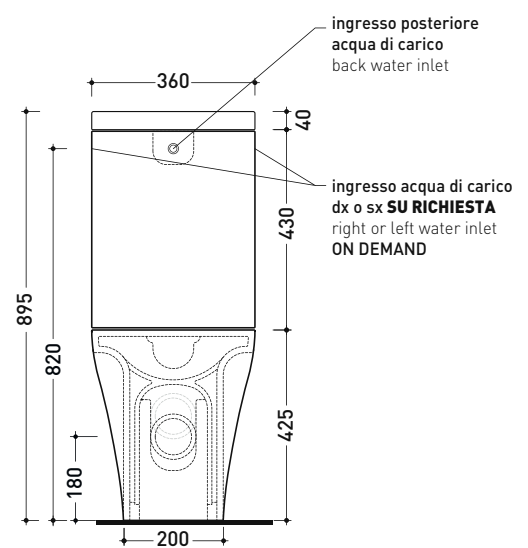

AP116G + AP39

Monoblock wc goclean with s/p trap +
cistern suitable for monoblock wc
(drainage connectors art. LK5018 included)

Complements: **SLIM Short soft-closing thermosetting seat&cover (APCW07)**
Line accessories: **TWO - HOOP - FOLD**

Technical accessories: **Floor fixing kit (9003)**
OLI double flushing system (MBBO)

Package dim. wc | Weight **34 kg** | Pz. Pallet n° **18**

Package dim. cistern | Weight **14 kg** | Pz. Pallet n° **36**

CE UNI EN 997

Dop-No997

vista zenitale / zenital view

sezione longitudinale / section

sezione longitudinale / section

vista frontale / front view

sizes in mm

Please consider a 2% tolerance on indicated measurements