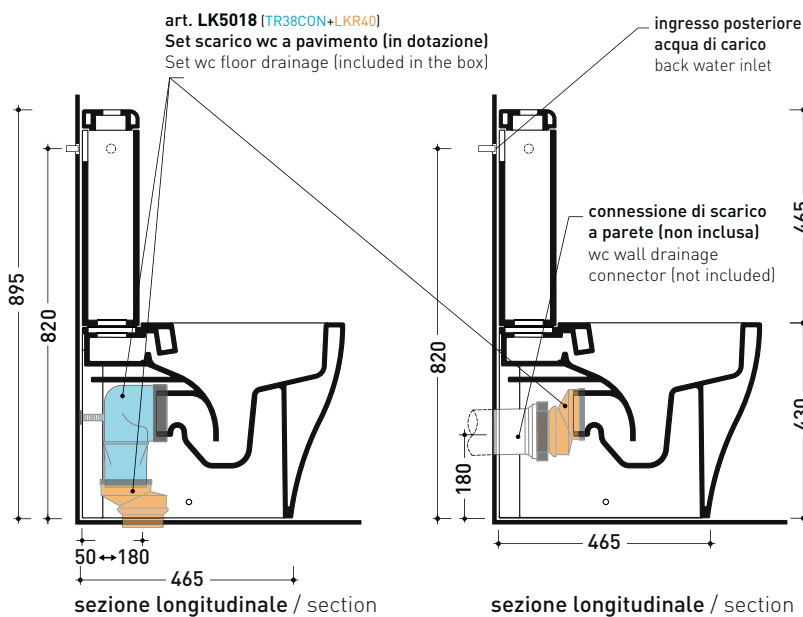

AP116G + AP39

Monoblock wc goclean with s/p trap +
cistern suitable for monoblock wc
(drainage connectors art. LK5018 included)

Complements: **SLIM Short soft-closing thermosetting seat&cover (APCW07)**
Line accessories: **TWO - HOOP - FOLD**

Technical accessories: **Floor fixing kit (9003)**
OLI double flushing system (MBBO)

Package dim. wc | Weight **34 kg** | Pz. Pallet n° **18**

Package dim. cistern | Weight **14 kg** | Pz. Pallet n° **36**

CE UNI EN 997

Dop-No997

vista zenitale / zenital view

sezione longitudinale / section

sezione longitudinale / section

vista frontale / front view

sizes in mm

Please consider a 2% tolerance on indicated measurements