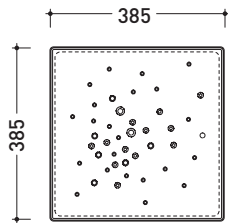

design **MASSIMILIATO ABATI**

2010

ABM

Ceramic shower brick

Complements: **ABS containers** (AB4M - AB6M - AB9M - AB4A - AB6AS - AB6AD - AB9A)

Package dim. **39 x 4,3 x 40 cm** | Weight **6 kg** | Pz. Pallet n°

vista zenitale / zenital view

vista frontale / frontal view

sezione longitudinale / section

sizes in mm

Please consider a 2% tolerance on indicated measurements

CERAMIC: glossy finish

white