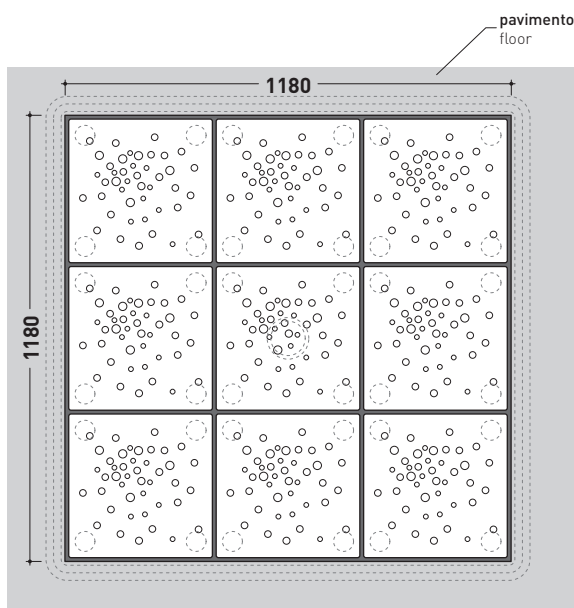

MODULAR SHOWER TRAY 118 X 118 CM

composed by:

1 container . **AB9M**

9 shower bricks . **ABM**

CERAMIC: glossy finish

white

AB9M + n. 9 ABM

Modular shower tray 118 x 118 cm

(composed by: container + n. 9 shower bricks)

Complements: BAMB00 composable shower box

Line taps shower: ONE - NOKÉ - SI - FOLD

Line accessories: TWO - HOOP - NOKÉ - FOLD

vista zenitale / zenital view

art. AB9M

vista zenitale / zenital view

9pcs art. ABM

vista zenitale / zenital view

art. AB9M + 9pcs art. ABM

sezione longitudinale / section

design **MASSIMILIATO ABATI**

2010

AB9M

vista zenitale / zenital view

vista frontale / frontal view

sezione longitudinale / section

sizes in mm

Please consider a 2% tolerance on indicated measurements

CERAMIC: glossy finish

white