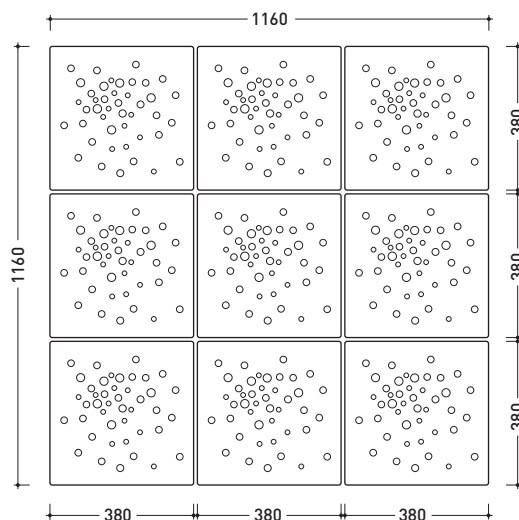

MODULAR SHOWER TRAY 118 X 118 CM

composed by:

1 container . **AB9M**

9 shower bricks . **ABM**

CERAMIC: glossy finish

white

AB9M + n. 9 ABM

Modular shower tray 118 x 118 cm

(composed by: container + n. 9 shower bricks)

Complements: BAMB00 composable shower box

Line taps shower: ONE - NOKÉ - SI - FOLD

Line accessories: TWO - HOOP - NOKÉ - FOLD

vista zenitale / zenital view

art. AB9M

vista zenitale / zenital view

9pcs art. ABM

vista zenitale / zenital view

art. AB9M + 9pcs art. ABM

sezione longitudinale / section

design **MASSIMILIATO ABATI**

2010

AB9M

vista zenitale / zenital view

vista frontale / frontal view

sezione longitudinale / section

sizes in mm

Please consider a 2% tolerance on indicated measurements

CERAMIC: glossy finish

white