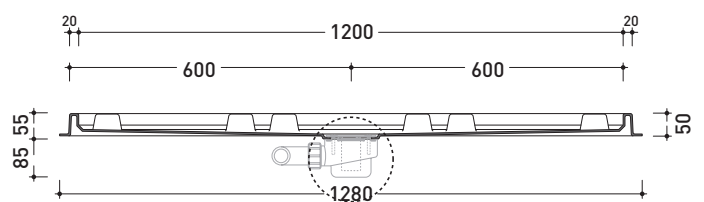

ABS container suitable for nine bricks (art. ABM)
(\varnothing 90 mm GEBERIT drainage system art. PLGE included)

Complements: **Albero shower brick (ABM)**

Package dim. **131 x 131 x 5 cm** | Weight **14 kg** | Pz. Pallet n° -

vista zenitale / zenital view

sezione trasversale / section

Piletta sifonata / Drainage
Portata / Flow rate: **0,50 l/sec** (EN 274 >0,4 l/sec)

dettaglio piletta / drain detail

sezione longitudinale / section

design **MASSIMILIATO ABATI**

2010

ABM

Ceramic shower brick

Complements: **ABS containers** (AB4M - AB6M - AB9M - AB4A - AB6AS - AB6AD - AB9A)

Package dim. **39 x 4,3 x 40 cm** | Weight **6 kg** | Pz. Pallet n°

vista zenitale / zenital view

vista frontale / frontal view

sezione longitudinale / section

sizes in mm

Please consider a 2% tolerance on indicated measurements

CERAMIC: glossy finish

white