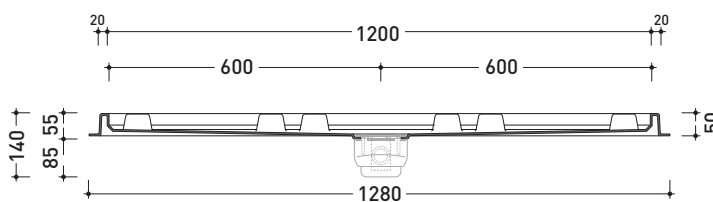

vista zenitale / zenital view

9pcs art. ABM

vista zenitale / zenital view

art. AB9M + 9pcs art. ABM

sezione longitudinale / section

design **MASSIMILIATO ABATI**

2010

AB9M

ABS container suitable for nine bricks (art. ABM)
(\varnothing 90 mm GEBERIT drainage system art. PLGE included)

Complements: **Albero shower brick (ABM)**

Package dim. **131 x 131 x 5 cm** | Weight **14 kg** | Pz. Pallet n° -

vista zenitale / zenital view

sezione trasversale / section

Piletta sifonata / Drainage
Portata / Flow rate: **0,50 l/sec** (EN 274 >0,4 l/sec)

dettaglio piletta / drain detail

sezione longitudinale / section

vista zenitale / zenital view

vista frontale / frontal view

sezione longitudinale / section

sizes in mm

Please consider a 2% tolerance on indicated measurements

CERAMIC: glossy finish

white