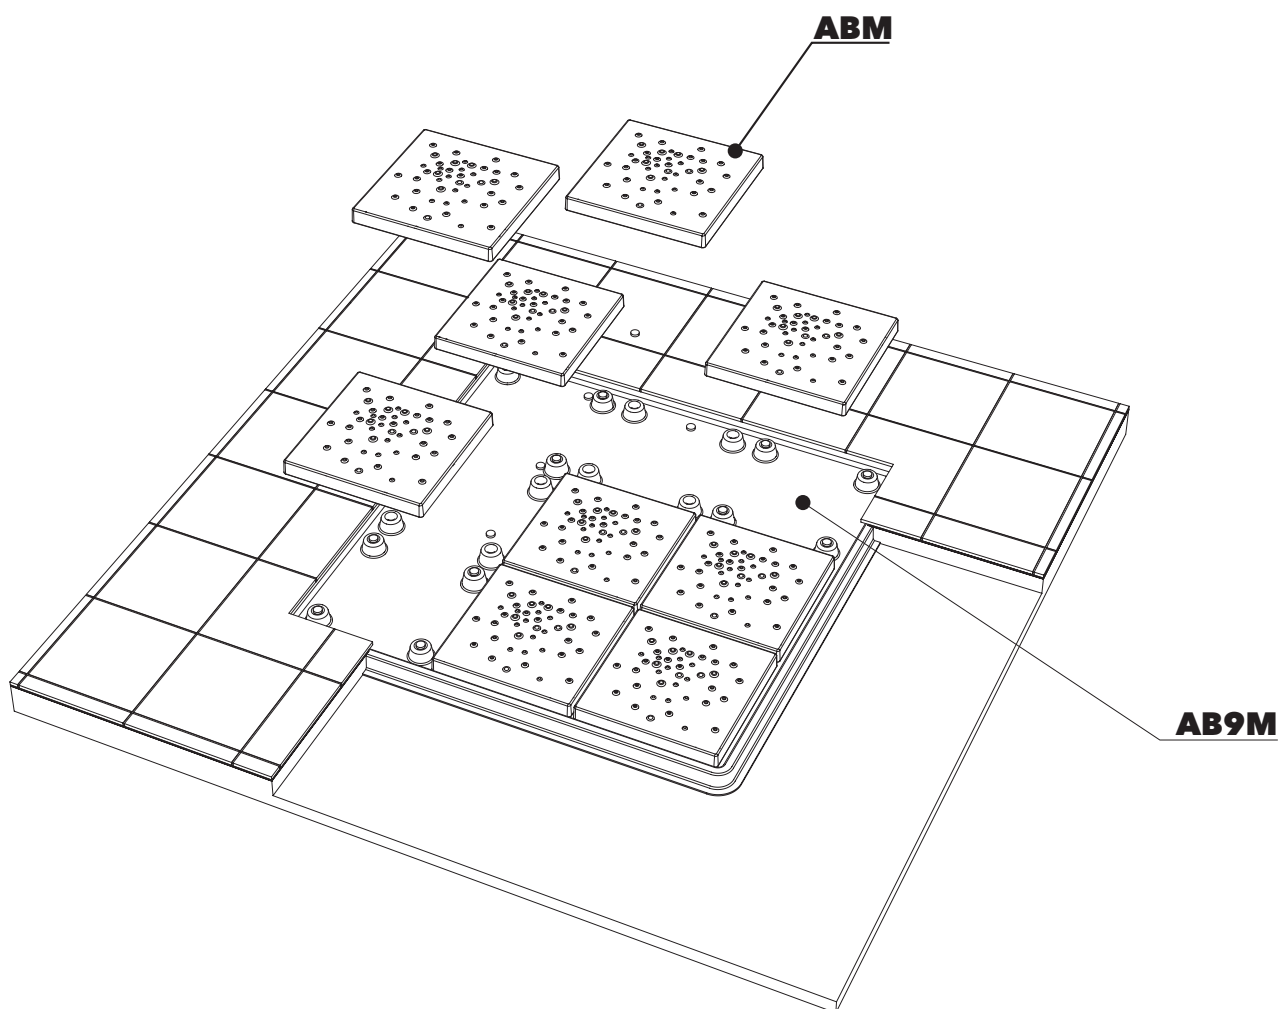

MODULAR SHOWER TRAY 118 X 118 CM

composed by:

1 container . **AB9M**

9 shower bricks . **ABM**

CERAMIC: glossy finish

white

AB9M + n. 9 ABM

Modular shower tray 118 x 118 cm

(composed by: container + n. 9 shower bricks)

Complements: BAMB00 composable shower box

Line taps shower: ONE - NOKÉ - SI - FOLD

Line accessories: TWO - HOOP - NOKÉ - FOLD

vista zenitale / zenital view

art. AB9M

vista zenitale / zenital view

9pcs art. ABM

vista zenitale / zenital view

art. AB9M + 9pcs art. ABM

sezione longitudinale / section

design **MASSIMILIATO ABATI**

2010

AB9M

vista zenitale / zenital view

sezione trasversale / section

Piletta sifonata / Drainage
Portata / Flow rate: **0,50 l/sec** (EN 274 >0,4 l/sec)

dettaglio piletta / drain detail

sezione longitudinale / section