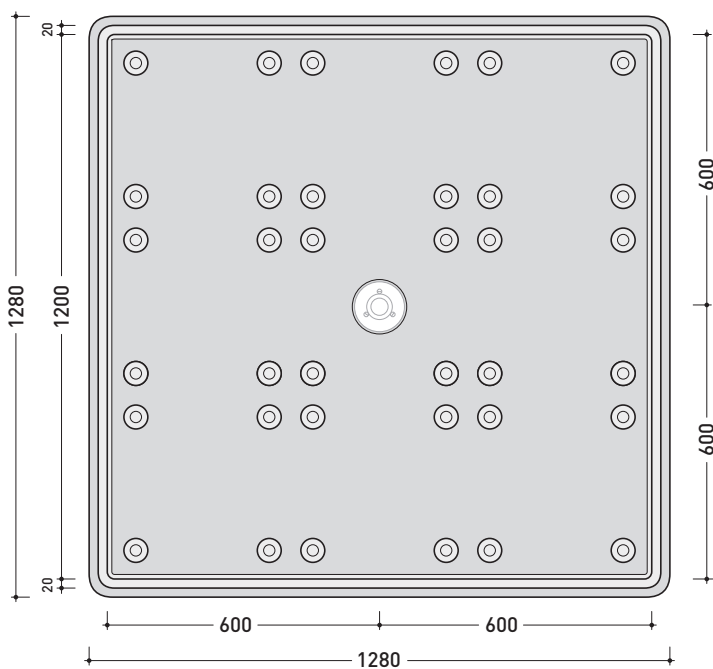

MODULAR SHOWER TRAY 118 X 118 CM

composed by:

1 container . **AB9M**

9 shower bricks . **ABM**

CERAMIC: glossy finish

white

AB9M + n. 9 ABM

Modular shower tray 118 x 118 cm

vista zenitale / zenital view

9pcs art. ABM

vista zenitale / zenital view

art. AB9M + 9pcs art. ABM

sezione longitudinale / section

design **MASSIMILIATO ABATI**

2010

AB9M

vista zenitale / zenital view

sezione trasversale / section

Piletta sifonata / Drainage
Portata / Flow rate: **0,50 l/sec** (EN 274 >0,4 l/sec)

dettaglio piletta / drain detail

sezione longitudinale / section

vista zenitale / zenital view

vista frontale / frontal view

sezione longitudinale / section

sizes in mm

Please consider a 2% tolerance on indicated measurements

CERAMIC: glossy finish

white