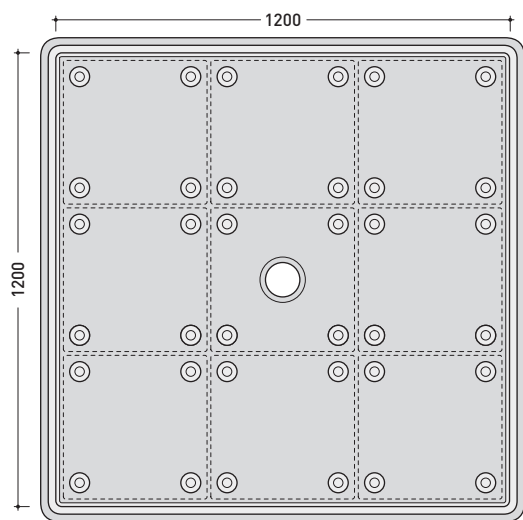

MODULAR SHOWER TRAY 118 X 118 CM

composed by:

1 container . **AB9M**

9 shower bricks . **ABM**

CERAMIC: glossy finish

white

AB9M + n. 9 ABM

Modular shower tray 118 x 118 cm

(composed by: container + n. 9 shower bricks)

Complements: BAMB00 composable shower box

Line taps shower: ONE - NOKÉ - SI - FOLD

Line accessories: TWO - HOOP - NOKÉ - FOLD

vista zenitale / zenital view

art. AB9M

design **MASSIMILIATO ABATI**

2010

ABM

Ceramic shower brick

Complements: **ABS containers** (AB4M - AB6M - AB9M - AB4A - AB6AS - AB6AD - AB9A)

Package dim. **39 x 4,3 x 40 cm** | Weight **6 kg** | Pz. Pallet n°

vista zenitale / zenital view

vista frontale / frontal view

sezione longitudinale / section

sizes in mm

Please consider a 2% tolerance on indicated measurements

CERAMIC: glossy finish

white