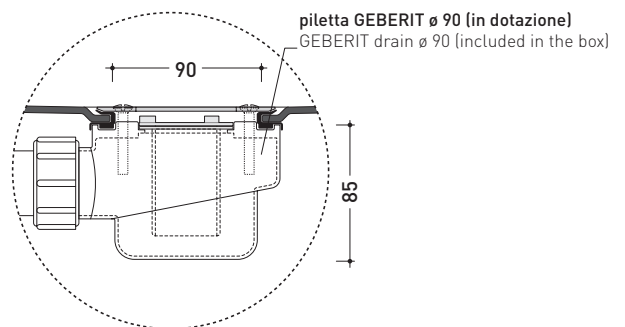

ABS container suitable for nine bricks (art. ABM)
(\varnothing 90 mm GEBERIT drainage system art. PLGE included)

Complements: **Albero shower brick (ABM)**

Package dim. **131 x 131 x 5 cm** | Weight **14 kg** | Pz. Pallet n° -

vista zenitale / zenital view

sezione trasversale / section

Piletta sifonata / Drainage
Portata / Flow rate: **0,50 l/sec** (EN 274 >0,4 l/sec)

dettaglio piletta / drain detail

sezione longitudinale / section

design **MASSIMILIATO ABATI**

2010

ABM

Ceramic shower brick

Complements: **ABS containers** (AB4M - AB6M - AB9M - AB4A - AB6AS - AB6AD - AB9A)

Package dim. **39 x 4,3 x 40 cm** | Weight **6 kg** | Pz. Pallet n°

vista zenitale / zenital view

vista frontale / frontal view

sezione longitudinale / section

sizes in mm

Please consider a 2% tolerance on indicated measurements

CERAMIC: glossy finish

white