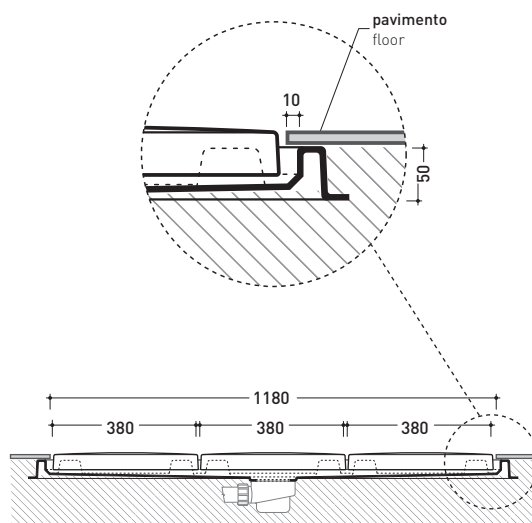

(composed by: container + n. 9 shower bricks)

Complements: BAMB00 composable shower box

Line taps shower: ONE - NOKÉ - SI - FOLD

Line accessories: TWO - HOOP - NOKÉ - FOLD

vista zenitale / zenital view

art. AB9M

vista zenitale / zenital view

9pcs art. ABM

vista zenitale / zenital view

art. AB9M + 9pcs art. ABM

sezione longitudinale / section

design **MASSIMILIATO ABATI**

2010

AB9M

vista zenitale / zenital view

sezione trasversale / section

Piletta sifonata / Drainage
Portata / Flow rate: **0,50 l/sec** (EN 274 >0,4 l/sec)

dettaglio piletta / drain detail

sezione longitudinale / section

vista zenitale / zenital view

vista frontale / frontal view

sezione longitudinale / section

sizes in mm

Please consider a 2% tolerance on indicated measurements

CERAMIC: glossy finish

white