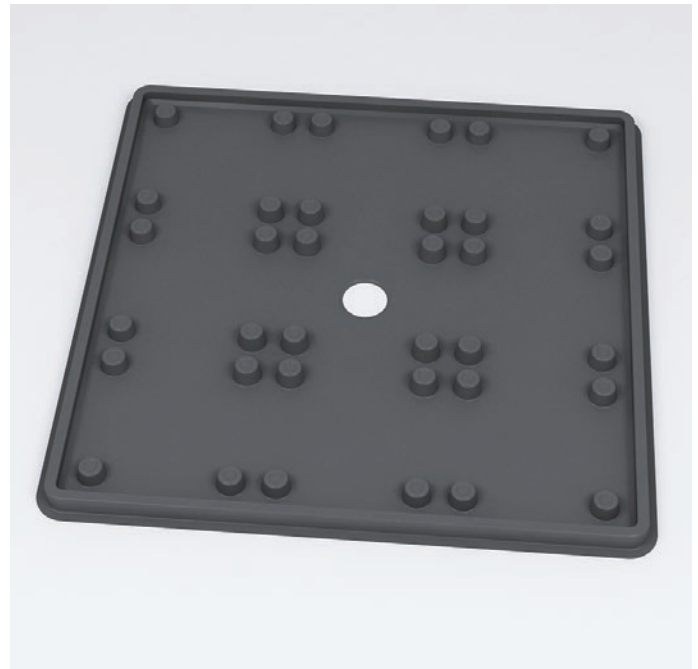

MODULAR SHOWER TRAY 118 X 118 CM

composed by:

1 container . **AB9M**

9 shower bricks . **ABM**

CERAMIC: glossy finish

white

AB9M + n. 9 ABM

Modular shower tray 118 x 118 cm

(composed by: container + n. 9 shower bricks)

Complements: BAMB00 composable shower box

Line taps shower: ONE - NOKÉ - SI - FOLD

Line accessories: TWO - HOOP - NOKÉ - FOLD

vista zenitale / zenital view

art. AB9M

vista zenitale / zenital view

9pcs art. ABM

vista zenitale / zenital view

art. AB9M + 9pcs art. ABM

sezione longitudinale / section

design **MASSIMILIATO ABATI**

2010

AB9M

ABS container suitable for nine bricks (art. ABM)
(\varnothing 90 mm GEBERIT drainage system art. PLGE included)

Complements: **Albero shower brick (ABM)**

Package dim. **131 x 131 x 5 cm** | Weight **14 kg** | Pz. Pallet n° -