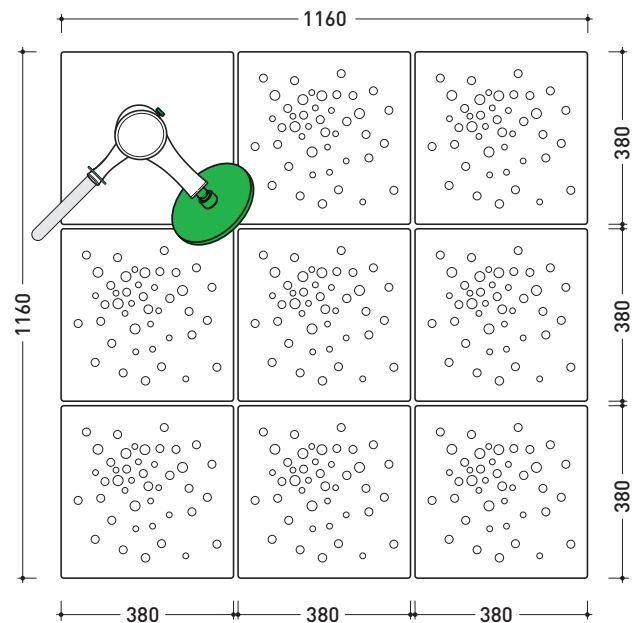

SHOWER SYSTEM 118 X 118 CM

composed by:

1 container . AB9A

5 shower bricks . ABM

1 ceramic shower . AB238

CERAMIC: glossy finish

white

design **MASSIMILIANO ABATI**

2010

AB9A + n. 8 ABM + AB238

Shower system 118 x 118 cm
(composed by: container + n. 8 shower bricks + ceramic shower)

Complements: **BAMB00 composable shower box**
Line accessories: **TWO - HOOP - NOKÉ - FOLD**

pag. 2/3

vista zenitale / zenital view
art. **AB9A**

vista zenitale / zenital view
8pcs art. **ABM** + art. **AB238**

TIPOLOGIA DI INSTALLAZIONE / VARIOUS INSTALLATION

sizes in mm

Please consider a 2% tolerance on indicated measurements