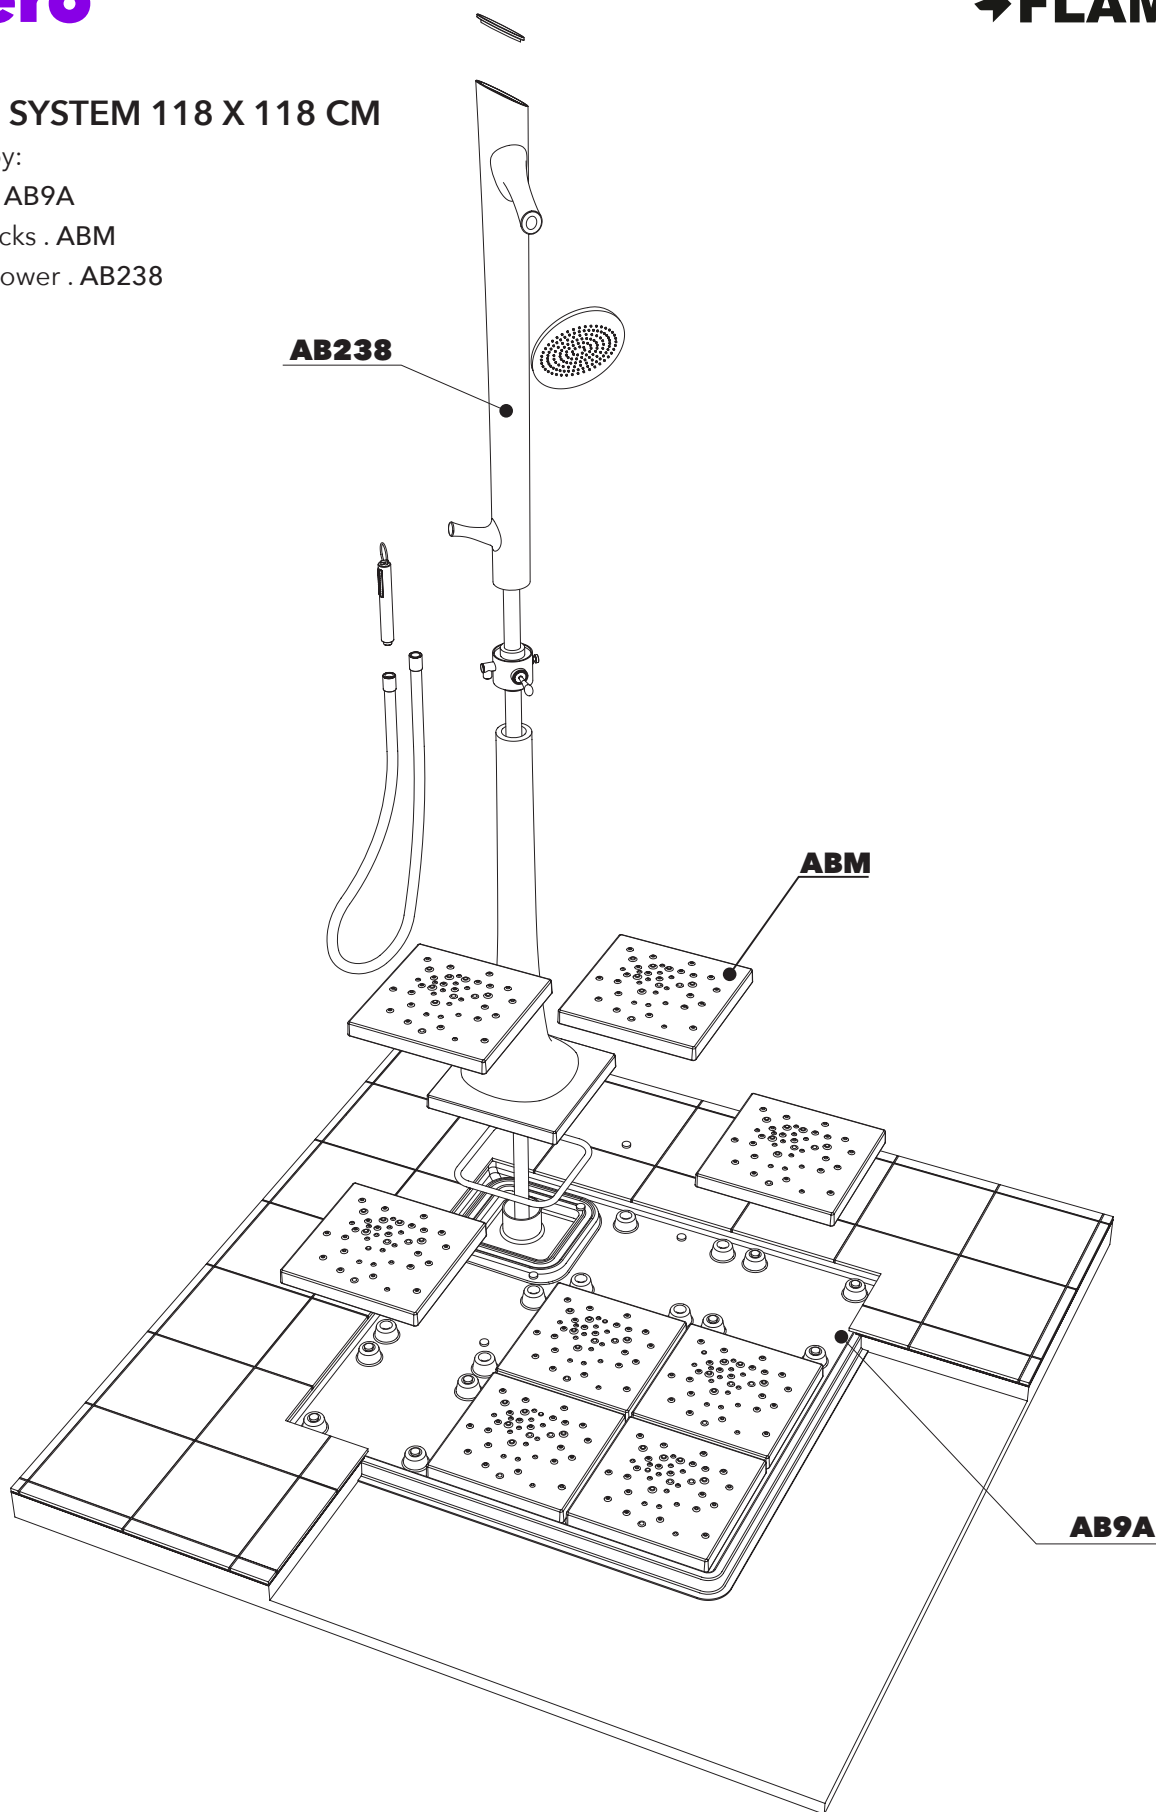

SHOWER SYSTEM 118 X 118 CM

composed by:

1 container . AB9A

5 shower bricks . ABM

1 ceramic shower . AB238

CERAMIC: glossy finish

white

design **MASSIMILIANO ABATI**

2010

AB9A + n. 8 ABM + AB238

Shower system 118 x 118 cm
(composed by: container + n. 8 shower bricks + ceramic shower)

Complements: **BAMB00 composable shower box**
Line accessories: **TWO - HOOP - NOKÉ - FOLD**

Ceramic shower system with taps integrated
CHROME finishes

Complements: Container in ABS (AB4A - AB6AS - AB6AD - AB9A)

Package dim. **136 x 31 x 35 cm** | Weight **50 kg** | Pz. Pallet n°

pag. 1/2

vista frontale parte in ceramica
ceramic frontal view

Ceramic shower system with taps integrated
WHITE/GREEN finishes

AB238/C

Ceramic shower system with taps integrated
CHROME finishes

Complements: Container in ABS (AB4A - AB6AS - AB6AD - AB9A)

Package dim. 136 x 31 x 35 cm | Weight 50 kg | Pz. Pallet n°
49 x 49 x 120 cm