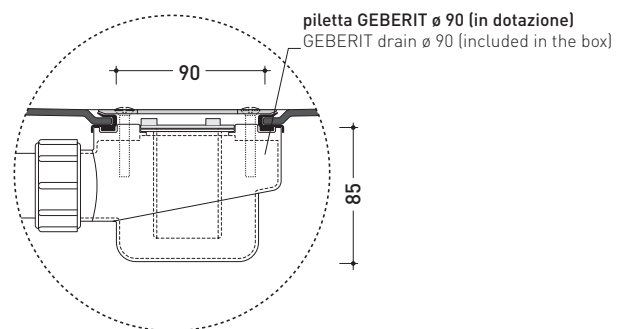

vista zenitale / zenital view

art. AB9A + 8pcs art. ABM + art. AB238

sezione longitudinale / section

AB9A

8 bricks ABS container (art. AB9A) + shower (art. AB238 -AB238/C)
 (ø 90 mm GEBERIT drainage system art. PLGE included)

Complements: **Albero shower brick (ABM)**
Albero shower system (AB238 - AB238/C)

Package dim. **131 x 131 x 5 cm** | Weight **17 kg** | Pz. Pallet n° -

vista zenitale / zenital view

Piletta sifonata / Drainage
 Portata / Flow rate: **0,50 l/sec** (EN 274 >0,4 l/sec)

Ceramic shower system with taps integrated
CHROME finishes

Complements: Container in ABS (AB4A - AB6AS - AB6AD - AB9A)

Package dim. **136 x 31 x 35 cm** | Weight **50 kg** | Pz. Pallet n°

pag. 1/2

vista frontale parte in ceramica
ceramic frontal view