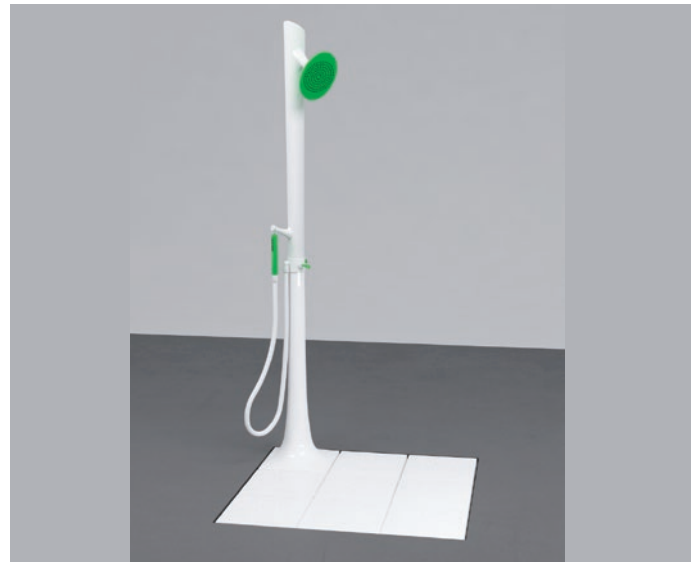

design **MASSIMILIANO ABATI**

2010

AB9A + n. 8 ABM + AB238

Shower system 118 x 118 cm
(composed by: container + n. 8 shower bricks + ceramic shower)

Complements: **BAMB00 composable shower box**
Line accessories: **TWO - HOOP - NOKÉ - FOLD**

pag. 2/3

vista zenitale / zenital view
art. **AB9A**