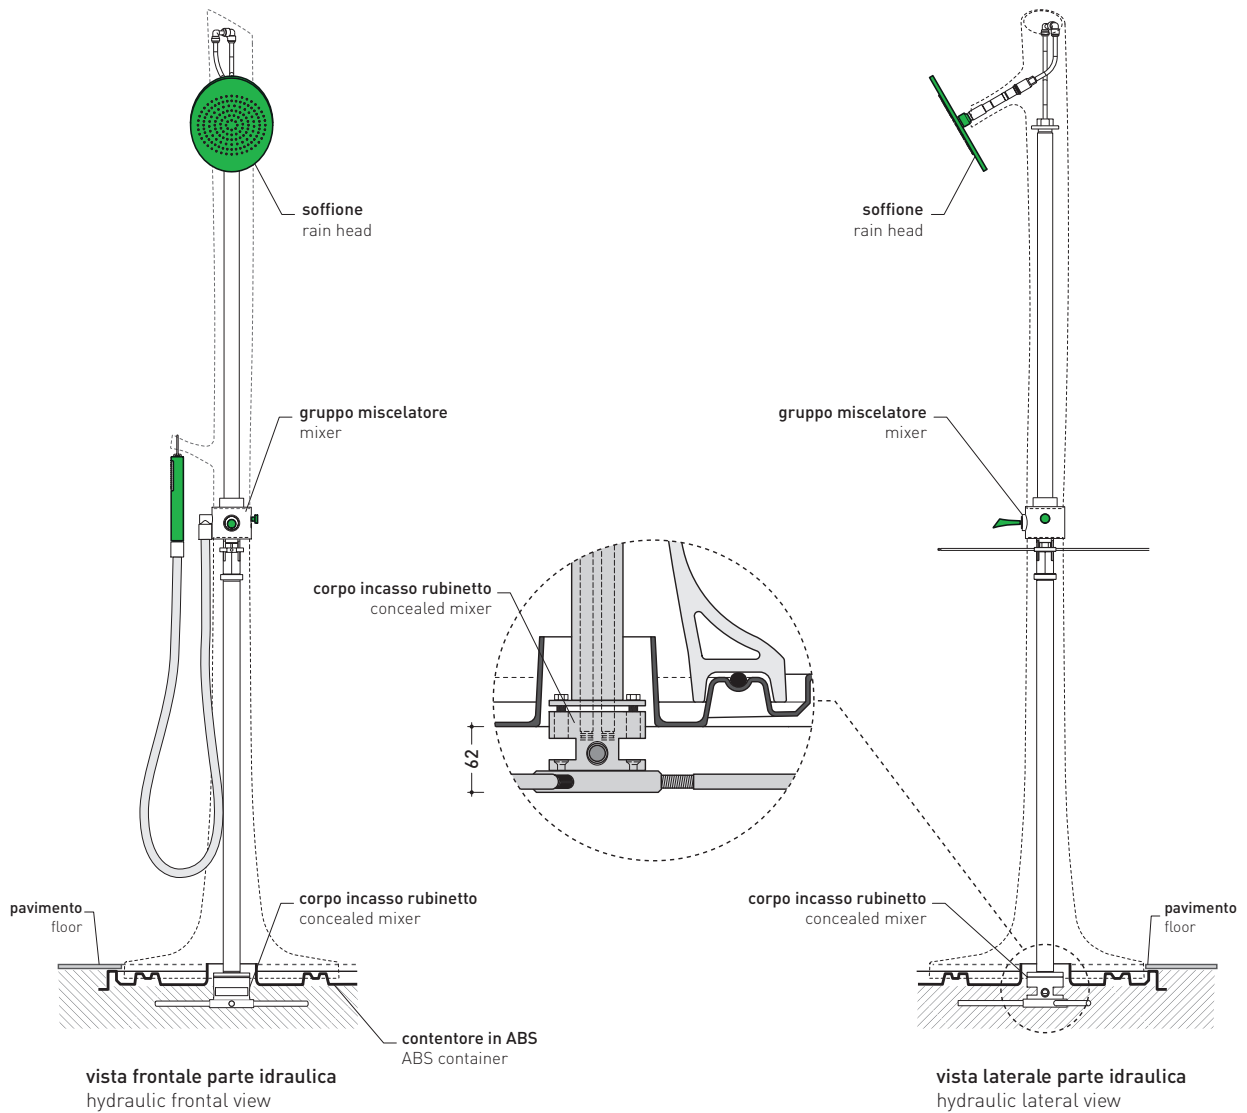

design MASSIMILIATO ABATI

2010

AB238

Ceramic shower system with taps integrated
WHITE/GREEN finishes

AB238/C

Ceramic shower system with taps integrated
CHROME finishes

Complements: Container in ABS (AB4A - AB6AS - AB6AD - AB9A)

Package dim. 136 x 31 x 35 cm | Weight 50 kg | Pz. Pallet n°
49 x 49 x 120 cm

pag. 2/2

sizes in mm

Please consider a 2% tolerance on indicated measurements

CERAMIC: glossy finish

white