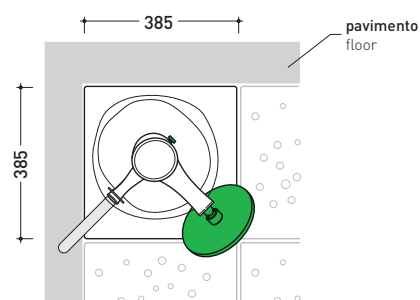

dettaglio piletta / drain detail

sezione A - A / section A - A

sezione B - B / section B - B

design **MASSIMILIATO ABATI**

2010

AB238

Ceramic shower system with taps integrated
WHITE/GREEN finishes

AB238/C

Ceramic shower system with taps integrated
CHROME finishes

Complements: Container in ABS (AB4A - AB6AS - AB6AD - AB9A)

Package dim. **136 x 31 x 35 cm** | Weight **50 kg** | Pz. Pallet n°

pag. 1/2

vista frontale parte in ceramica
ceramic frontal view

vista zenitale / zenital view

sizes in mm

Please consider a 2% tolerance on indicated measurements

CERAMIC: glossy finish

white

design MASSIMILIATO ABATI

2010

AB238