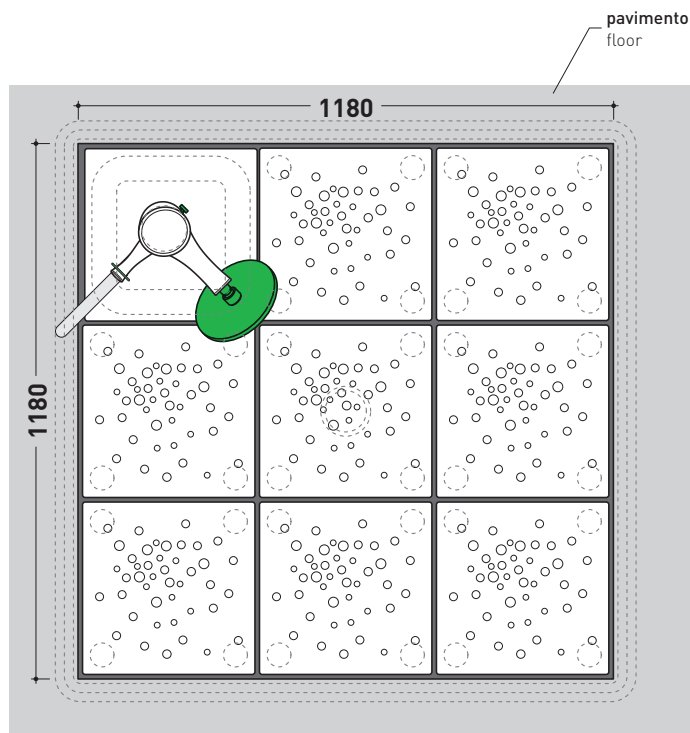

AB9A + n. 8 ABM + AB238

Shower system 118 x 118 cm

(composed by: container + n. 8 shower bricks + ceramic shower)

Complements: BAMB00 composable shower box

Line accessories: TWO - HOOP - NOKÉ - FOLD

pag. 3/3