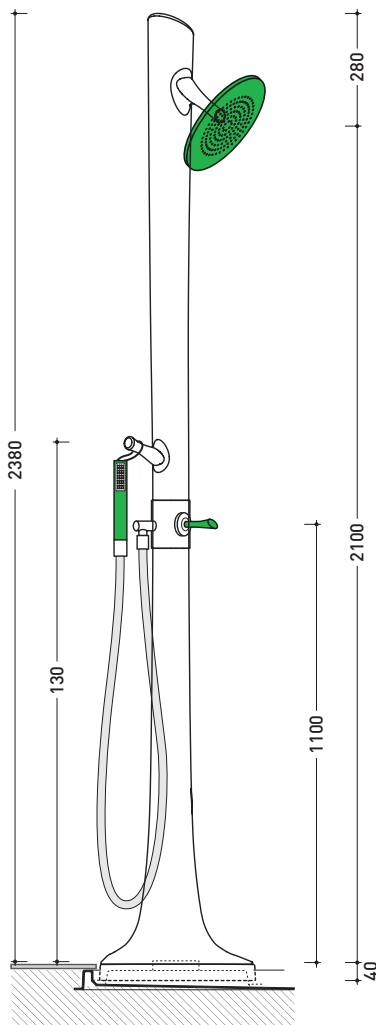

Complements: **Albero shower brick (ABM)**
Albero shower system (AB238 - AB238/C)

Package dim. **131 x 131 x 5 cm** | Weight **17 kg** | Pz. Pallet n° -

vista zenitale / zenital view

Piletta sifonata / Drainage
 Portata / Flow rate: **0,50 l/sec** (EN 274 >0,4 l/sec)

dettaglio piletta / drain detail

sezione A - A / section A - A

sezione B - B / section B - B

design **MASSIMILIATO ABATI**

2010

AB238

Ceramic shower system with taps integrated
WHITE/GREEN finishes

AB238/C

Ceramic shower system with taps integrated
CHROME finishes

Complements: Container in ABS (AB4A - AB6AS - AB6AD - AB9A)

Package dim. **136 x 31 x 35 cm** | Weight **50 kg** | Pz. Pallet n°

pag. 1/2

vista frontale parte in ceramica
ceramic frontal view

vista zenitale / zenital view

sizes in mm

Please consider a 2% tolerance on indicated measurements

CERAMIC: glossy finish

white

design MASSIMILIATO ABATI

2010

AB238