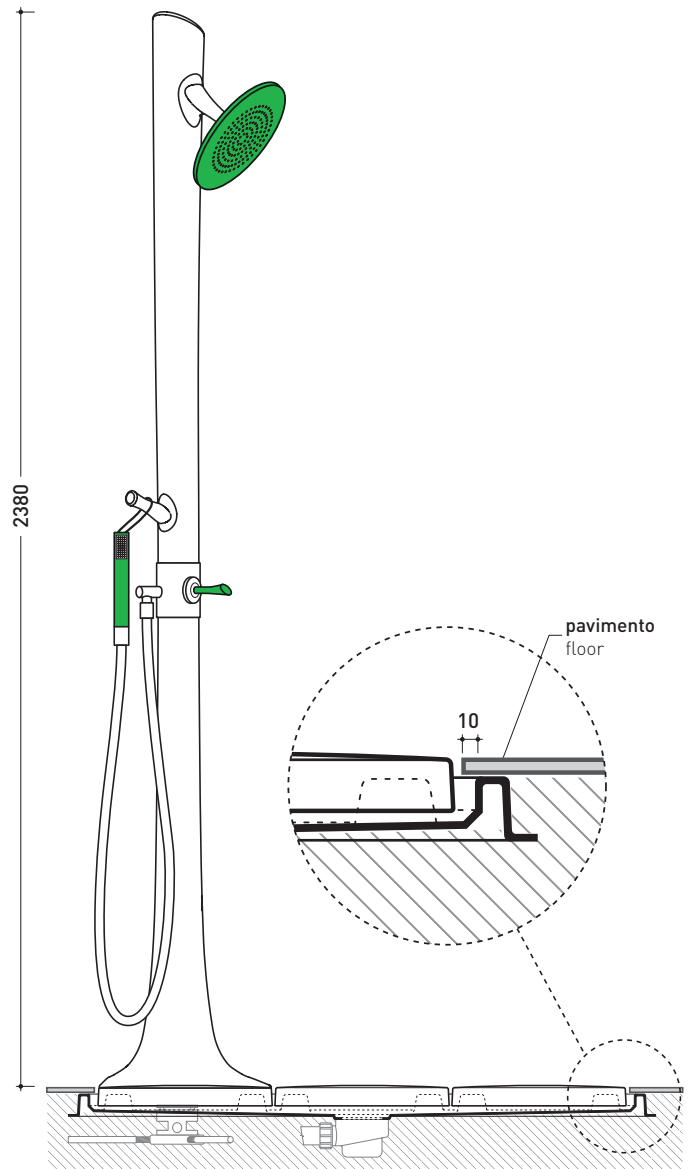

sezione longitudinale / section