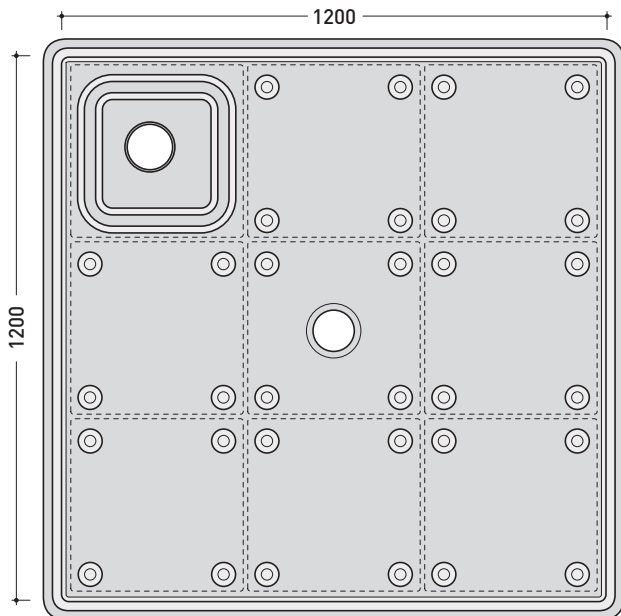

design **MASSIMILIANO ABATI**

2010

AB9A + n. 8 ABM + AB238

Shower system 118 x 118 cm
(composed by: container + n. 8 shower bricks + ceramic shower)

Complements: **BAMB00 composable shower box**
Line accessories: **TWO - HOOP - NOKÉ - FOLD**

pag. 2/3

vista zenitale / zenital view
art. **AB9A**