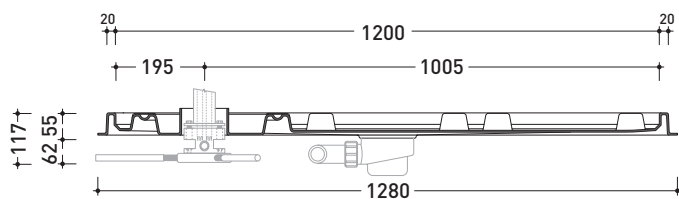

Complements: **Albero shower brick (ABM)**
Albero shower system (AB238 - AB238/C)

Package dim. **131 x 131 x 5 cm** | Weight **17 kg** | Pz. Pallet n° -

vista zenitale / zenital view

Piletta sifonata / Drainage
 Portata / Flow rate: **0,50 l/sec** (EN 274 >0,4 l/sec)

dettaglio piletta / drain detail

sezione A - A / section A - A

sezione B - B / section B - B

design **MASSIMILIATO ABATI**

2010

AB238

Ceramic shower system with taps integrated
WHITE/GREEN finishes

AB238/C

Ceramic shower system with taps integrated
CHROME finishes

Complements: Container in ABS (AB4A - AB6AS - AB6AD - AB9A)

Package dim. **136 x 31 x 35 cm** | Weight **50 kg** | Pz. Pallet n°

pag. 1/2

vista frontale parte in ceramica
ceramic frontal view

vista zenitale / zenital view

sizes in mm

Please consider a 2% tolerance on indicated measurements

CERAMIC: glossy finish

white

design MASSIMILIATO ABATI

2010

AB238