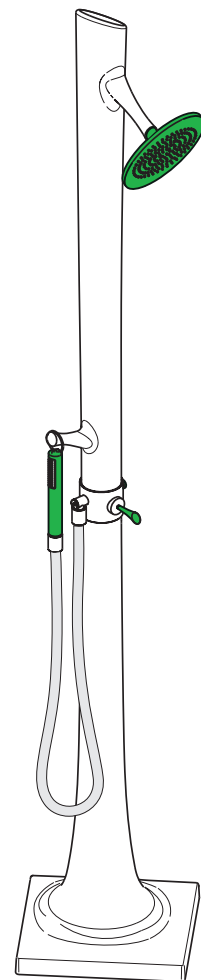

pag. 2/3

vista zenitale / zenital view
art. **AB9A**

vista zenitale / zenital view
8pcs art. **ABM** + art. **AB238**

TIPOLOGIA DI INSTALLAZIONE / VARIOUS INSTALLATION

sizes in mm

Please consider a 2% tolerance on indicated measurements

dettaglio piletta / drain detail

sezione A - A / section A - A

sezione B - B / section B - B

design **MASSIMILIATO ABATI**

2010

AB238

Ceramic shower system with taps integrated
WHITE/GREEN finishes

AB238/C

Ceramic shower system with taps integrated
CHROME finishes

Complements: Container in ABS (AB4A - AB6AS - AB6AD - AB9A)

Package dim. **136 x 31 x 35 cm** | Weight **50 kg** | Pz. Pallet n°

pag. 1/2

vista frontale parte in ceramica
ceramic frontal view

vista zenitale / zenital view

sizes in mm

Please consider a 2% tolerance on indicated measurements

CERAMIC: glossy finish

white

design MASSIMILIATO ABATI

2010

AB238