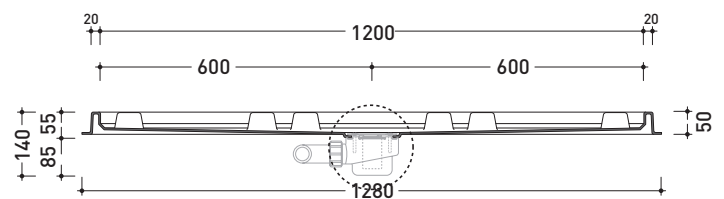

Complements: **Albero shower brick (ABM)**
Albero shower system (AB238 - AB238/C)

Package dim. **131 x 131 x 5 cm** | Weight **17 kg** | Pz. Pallet n° -

vista zenitale / zenital view

Piletta sifonata / Drainage
 Portata / Flow rate: **0,50 l/sec** (EN 274 >0,4 l/sec)

dettaglio piletta / drain detail

sezione A - A / section A - A

sezione B - B / section B - B

design **MASSIMILIATO ABATI**

2010

AB238

Ceramic shower system with taps integrated
WHITE/GREEN finishes

AB238/C

Ceramic shower system with taps integrated
CHROME finishes

Complements: Container in ABS (AB4A - AB6AS - AB6AD - AB9A)

Package dim. **136 x 31 x 35 cm** | Weight **50 kg** | Pz. Pallet n°

pag. 1/2

vista frontale parte in ceramica
ceramic frontal view

vista zenitale / zenital view

sizes in mm

Please consider a 2% tolerance on indicated measurements

CERAMIC: glossy finish

white

design MASSIMILIATO ABATI

2010

AB238