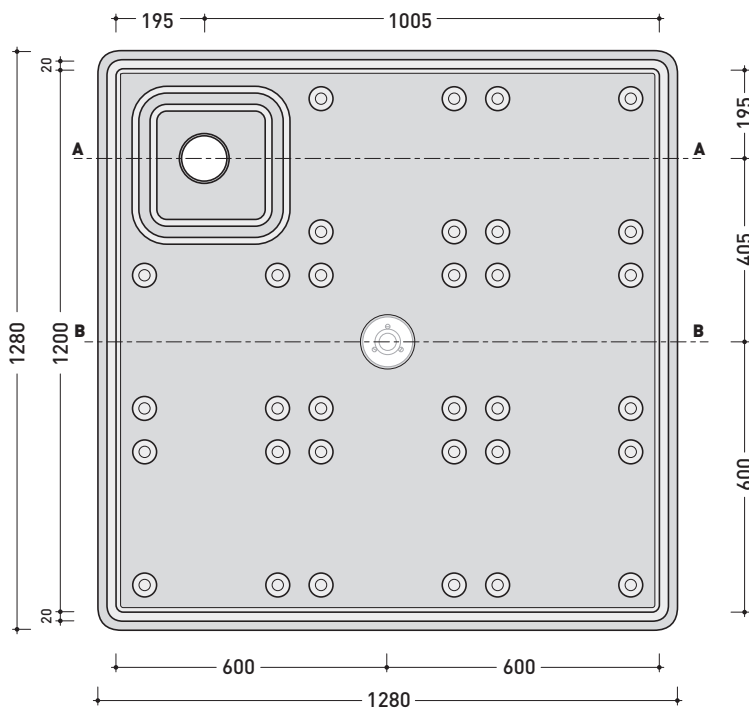

AB9A + n. 8 ABM + AB238

Shower system 118 x 118 cm

(composed by: container + n. 8 shower bricks + ceramic shower)

Complements: BAMB00 composable shower box

Line accessories: TWO - HOOP - NOKÉ - FOLD

pag. 3/3

vista zenitale / zenital view

art. AB9A + 8pcs art. ABM + art. AB238

sezione longitudinale / section

AB9A

8 bricks ABS container (art. AB9A) + shower (art. AB238 -AB238/C)
 (ø 90 mm GEBERIT drainage system art. PLGE included)

Complements: **Albero shower brick (ABM)**
Albero shower system (AB238 - AB238/C)

Package dim. **131 x 131 x 5 cm** | Weight **17 kg** | Pz. Pallet n° -

vista zenitale / zenital view

Piletta sifonata / Drainage
 Portata / Flow rate: **0,50 l/sec** (EN 274 >0,4 l/sec)

Ceramic shower system with taps integrated
CHROME finishes

Complements: Container in ABS (AB4A - AB6AS - AB6AD - AB9A)

Package dim. **136 x 31 x 35 cm** | Weight **50 kg** | Pz. Pallet n°

pag. 1/2

vista frontale parte in ceramica
ceramic frontal view