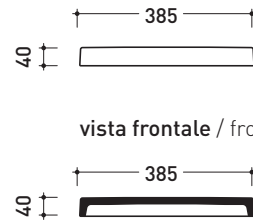

vista zenitale / zenital view

sizes in mm

Please consider a 2% tolerance on indicated measurements

CERAMIC: glossy finish

white

design MASSIMILIATO ABATI

2010

AB238

pag. 2/2

sizes in mm

Please consider a 2% tolerance on indicated measurements

CERAMIC: glossy finish

white

design **MASSIMILIATO ABATI**

2010

ABM

Ceramic shower brick

Complements: **ABS containers** (AB4M - AB6M - AB9M - AB4A - AB6AS - AB6AD - AB9A)

Package dim. **39 x 4,3 x 40 cm** | Weight **6 kg** | Pz. Pallet n°

vista zenitale / zenital view

vista frontale / frontal view

sezione longitudinale / section

sizes in mm

Please consider a 2% tolerance on indicated measurements

CERAMIC: glossy finish

white