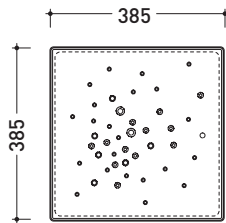

vista zenitale / zenital view

sizes in mm

Please consider a 2% tolerance on indicated measurements

CERAMIC: glossy finish

white

design MASSIMILIATO ABATI

2010

AB238

Ceramic shower system with taps integrated
WHITE/GREEN finishes

AB238/C

Ceramic shower system with taps integrated
CHROME finishes

Complements: Container in ABS (AB4A - AB6AS - AB6AD - AB9A)

Package dim. 136 x 31 x 35 cm | Weight 50 kg | Pz. Pallet n°
49 x 49 x 120 cm

pag. 2/2

sizes in mm

Please consider a 2% tolerance on indicated measurements

CERAMIC: glossy finish

white

design **MASSIMILIATO ABATI**

2010

ABM

Ceramic shower brick

Complements: **ABS containers** (AB4M - AB6M - AB9M - AB4A - AB6AS - AB6AD - AB9A)

Package dim. **39 x 4,3 x 40 cm** | Weight **6 kg** | Pz. Pallet n°

vista zenitale / zenital view

vista frontale / frontal view