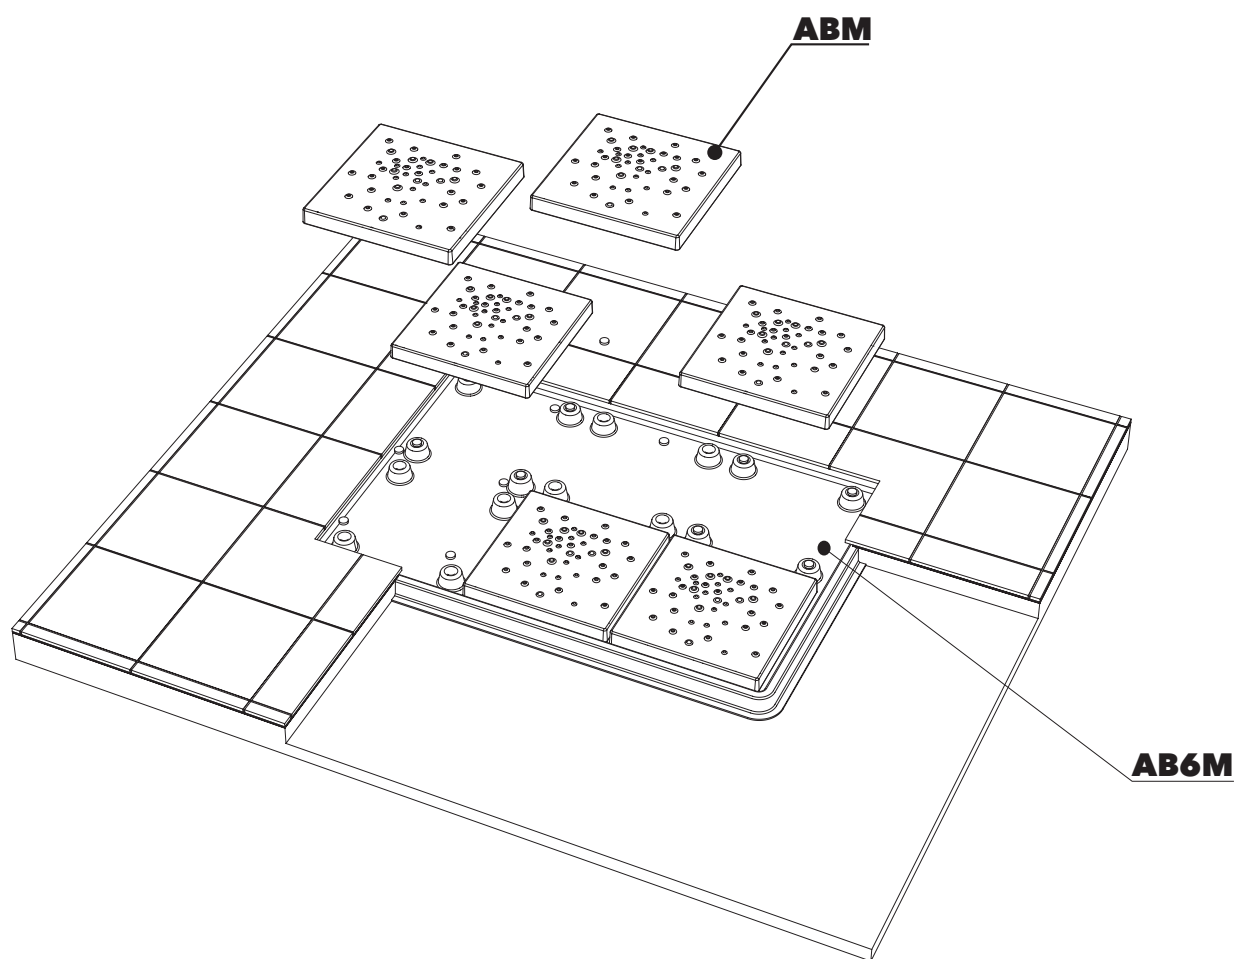

## MODULAR SHOWER TRAY 118 X 79 CM

composed by:

1 container . **AB6M**

6 shower bricks . **ABM**

CERAMIC: glossy finish

white

## AB6M + n. 6 ABM

Modular shower tray 118 x 79 cm

(composed by: container + n. 6 shower bricks)

Complements: BAMBOO composable shower box

Line taps shower: ONE - NOKÉ - SI - FOLD

Line accessories: TWO - HOOP - NOKÉ - FOLD

vista zenitale / zenital view

art. **AB6M**

vista zenitale / zenital view

6pcs art. **ABM**

vista zenitale / zenital view

art. **AB6M + 6pcs art. ABM**

sezione longitudinale / section

design **MASSIMILIATO ABATI**

vista zenitale / zenital view

piletta GEBERIT  $\varnothing$  90 (in dotazione)  
GEBERIT drain  $\varnothing$  90 (included in the box)

Piletta sifonata / Drainage  
Portata / Flow rate: **0,50 l/sec** (EN 274 > 0,4 l/sec)