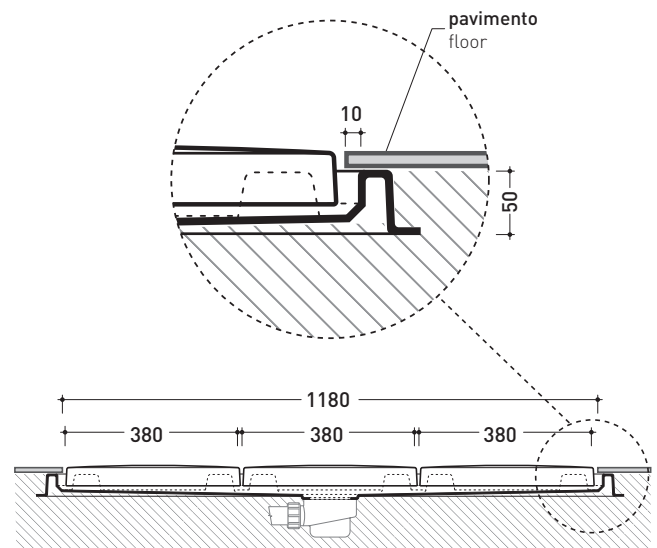

## MODULAR SHOWER TRAY 118 X 79 CM

composed by:

1 container . **AB6M**

6 shower bricks . **ABM**

CERAMIC: glossy finish

white

## AB6M + n. 6 ABM

Modular shower tray 118 x 79 cm

(composed by: container + n. 6 shower bricks)

Complements: BAMBOO composable shower box

Line taps shower: ONE - NOKÉ - SI - FOLD

Line accessories: TWO - HOOP - NOKÉ - FOLD

vista zenitale / zenital view

art. **AB6M**

vista zenitale / zenital view

6pcs art. **ABM**

vista zenitale / zenital view

art. **AB6M + 6pcs art. ABM**

sezione longitudinale / section

design **MASSIMILIATO ABATI**