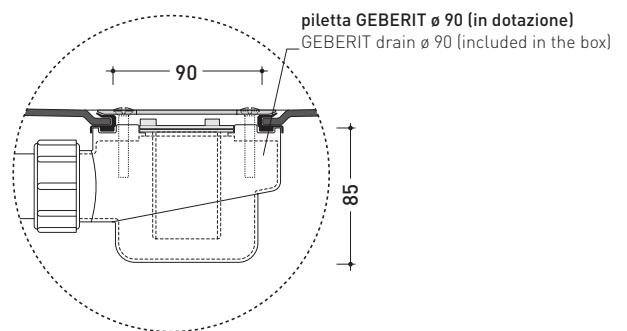

## AB6M

ABS container suitable for six brick (art. ABM)  
( $\varnothing$  90 mm GEBERIT drainage system art. PLGE included)

Complements: **Albero shower brick (ABM)**

Package dim. **131 x 91 x 5 cm** | Weight **11 kg** | Pz. Pallet n° -

vista zenitale / zenital view

piletta GEBERIT  $\varnothing$  90 (in dotazione)  
GEBERIT drain  $\varnothing$  90 (included in the box)

Piletta sifonata / Drainage  
Portata / Flow rate: **0,50 l/sec** (EN 274 > 0,4 l/sec)