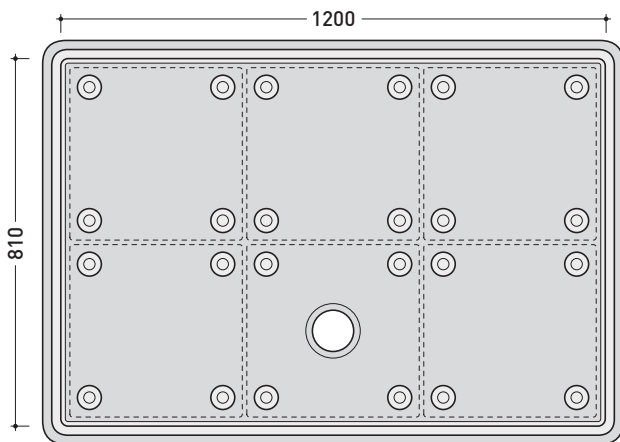

## MODULAR SHOWER TRAY 118 X 79 CM

composed by:

1 container . **AB6M**

6 shower bricks . **ABM**

CERAMIC: glossy finish

white

## AB6M + n. 6 ABM

Modular shower tray 118 x 79 cm

(composed by: container + n. 6 shower bricks)

Complements: BAMBOO composable shower box

Line taps shower: ONE - NOKÉ - SI - FOLD

Line accessories: TWO - HOOP - NOKÉ - FOLD

vista zenitale / zenital view

art. **AB6M**

vista zenitale / zenital view

6pcs art. **ABM**

vista zenitale / zenital view

art. **AB6M + 6pcs art. ABM**

sezione longitudinale / section

design **MASSIMILIATO ABATI**

vista frontale / frontal view

sezione longitudinale / section

sizes in mm

Please consider a 2% tolerance on indicated measurements

**CERAMIC:** glossy finish

white