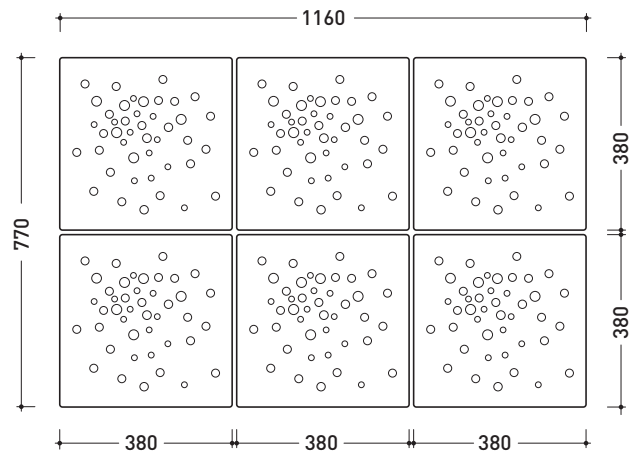

## MODULAR SHOWER TRAY 118 X 79 CM

composed by:

1 container . **AB6M**

6 shower bricks . **ABM**

CERAMIC: glossy finish

white

## AB6M + n. 6 ABM

Modular shower tray 118 x 79 cm

(composed by: container + n. 6 shower bricks)

Complements: BAMBOO composable shower box

Line taps shower: ONE - NOKÉ - SI - FOLD

Line accessories: TWO - HOOP - NOKÉ - FOLD

vista zenitale / zenital view

art. **AB6M**

vista zenitale / zenital view

6pcs art. **ABM**

vista zenitale / zenital view

art. **AB6M + 6pcs art. ABM**

sezione longitudinale / section

design **MASSIMILIATO ABATI**

vista frontale / frontal view

sezione longitudinale / section

sizes in mm

Please consider a 2% tolerance on indicated measurements

**CERAMIC:** glossy finish

white