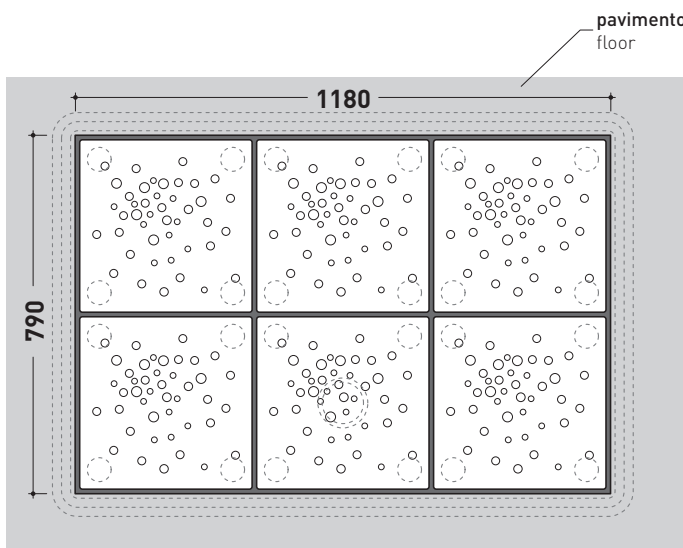

## MODULAR SHOWER TRAY 118 X 79 CM

composed by:

1 container . **AB6M**

6 shower bricks . **ABM**

CERAMIC: glossy finish

white

## AB6M + n. 6 ABM

Modular shower tray 118 x 79 cm

(composed by: container + n. 6 shower bricks)

Complements: BAMBOO composable shower box

Line taps shower: ONE - NOKÉ - SI - FOLD

Line accessories: TWO - HOOP - NOKÉ - FOLD

vista zenitale / zenital view

art. **AB6M**

vista zenitale / zenital view

6pcs art. **ABM**

vista zenitale / zenital view

art. **AB6M + 6pcs art. ABM**

sezione longitudinale / section

design **MASSIMILIATO ABATI**

vista frontale / frontal view

sezione longitudinale / section

sizes in mm

Please consider a 2% tolerance on indicated measurements

**CERAMIC:** glossy finish

white