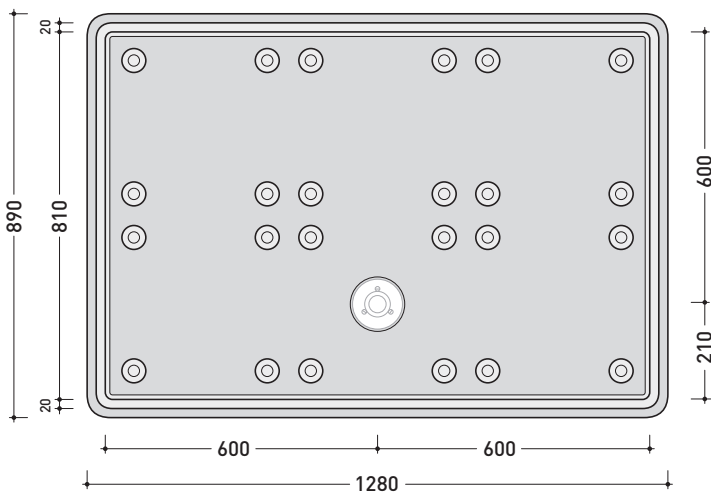

design **MASSIMILIATO ABATI**

2010

AB6M

ABS container suitable for six brick (art. ABM)
($\varnothing$ 90 mm GEBERIT drainage system art. PLGE included)

Complements: **Albero shower brick (ABM)**

Package dim. **131 x 91 x 5 cm** | Weight **11 kg** | Pz. Pallet n° -

vista zenitale / zenital view