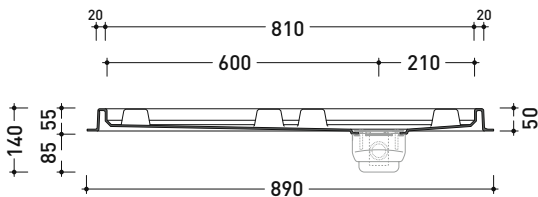

sezione trasversale / section