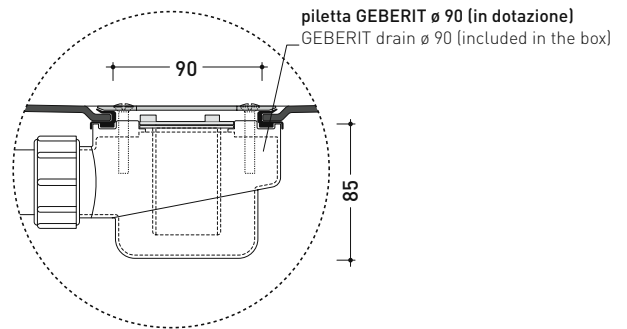

sezione longitudinale / section

Please consider a 2% tolerance on indicated measurements

## AB6M

ABS container suitable for six brick (art. ABM)  
( $\varnothing$  90 mm GEBERIT drainage system art. PLGE included)

Complements: **Albero shower brick (ABM)**

Package dim. **131 x 91 x 5 cm** | Weight **11 kg** | Pz. Pallet n° -

vista zenitale / zenital view

piletta GEBERIT  $\varnothing$  90 (in dotazione)  
GEBERIT drain  $\varnothing$  90 (included in the box)

Piletta sifonata / Drainage  
Portata / Flow rate: **0,50 l/sec** (EN 274 > 0,4 l/sec)