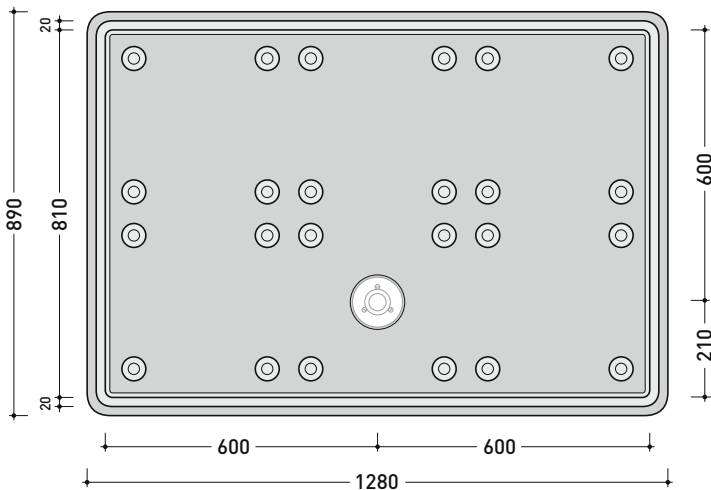

AB6M

ABS container suitable for six brick (art. ABM)
($\varnothing$ 90 mm GEBERIT drainage system art. PLGE included)

Complements: **Albero shower brick (ABM)**

Package dim. **131 x 91 x 5 cm** | Weight **11 kg** | Pz. Pallet n° -

vista zenitale / zenital view