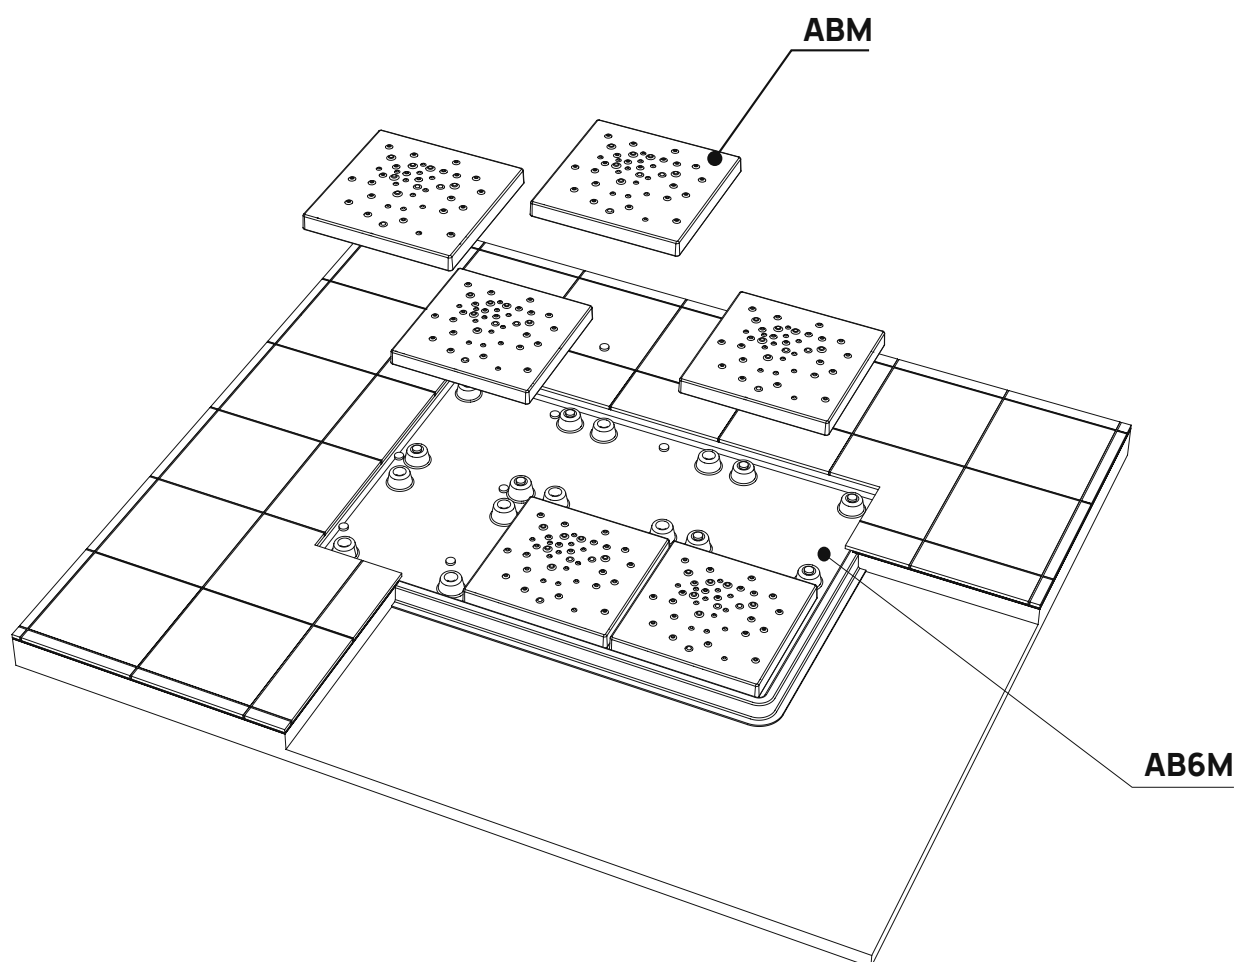

## MODULAR SHOWER TRAY 118 X 79 CM

composed by:

1 container . **AB6M**

6 shower bricks . **ABM**

## AB6M + n. 6 ABM

Modular shower tray 118 x 79 cm

(composed by: container + n. 6 shower bricks)

Complements: **Line taps shower:** ONE - NOKÉ - SI - FOLD - STIL  
**Line accessories:** TWO - HOOP - FOLD

vista zenitale / zenital view

piletta GEBERIT  $\varnothing$  90 (in dotazione)  
GEBERIT drain  $\varnothing$  90 (included in the box)

Piletta sifonata / Drainage  
Portata / Flow rate: **0,50 l/sec** (EN 274 > 0,4 l/sec)

dettaglio piletta / drain detail

sezione trasversale / section

sezione longitudinale / section