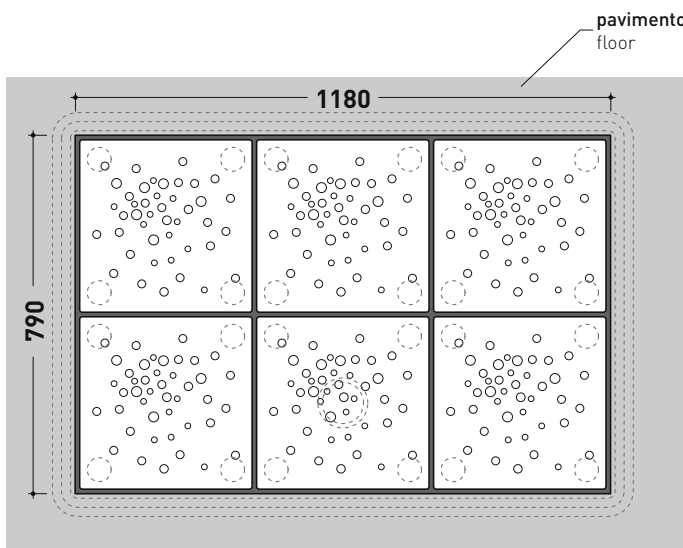

## MODULAR SHOWER TRAY 118 X 79 CM

composed by:

1 container . **AB6M**

6 shower bricks . **ABM**

## AB6M + n. 6 ABM

Modular shower tray 118 x 79 cm

(composed by: container + n. 6 shower bricks)

Complements: **Line taps shower:** ONE - NOKÉ - SI - FOLD - STIL  
**Line accessories:** TWO - HOOP - FOLD

CE

vista zenitale / zenital view

art. **AB6M**

vista zenitale / zenital view

6pcs art. **ABM**

vista zenitale / zenital view

art. **AB6M + 6pcs art. ABM**

sizes in mm

sezione longitudinale / section

Please consider a 2% tolerance on indicated measurements