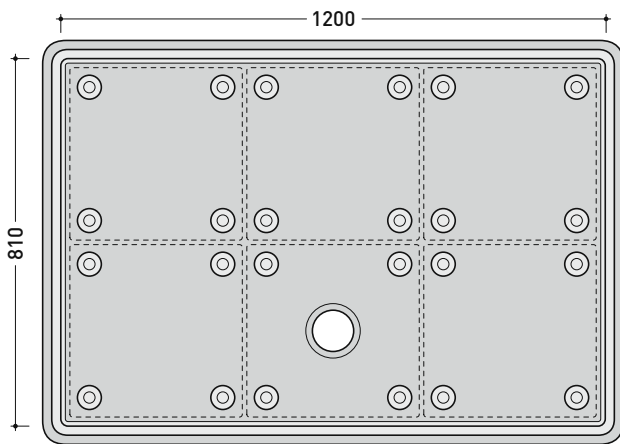

## MODULAR SHOWER TRAY 118 X 79 CM

composed by:

1 container . **AB6M**

6 shower bricks . **ABM**

## AB6M + n. 6 ABM

Modular shower tray 118 x 79 cm

(composed by: container + n. 6 shower bricks)

Complements: **Line taps shower:** ONE - NOKÉ - SI - FOLD - STIL  
**Line accessories:** TWO - HOOP - FOLD

CE

vista zenitale / zenital view

art. **AB6M**

vista zenitale / zenital view

6pcs art. **ABM**

vista zenitale / zenital view

art. **AB6M + 6pcs art. ABM**

sizes in mm