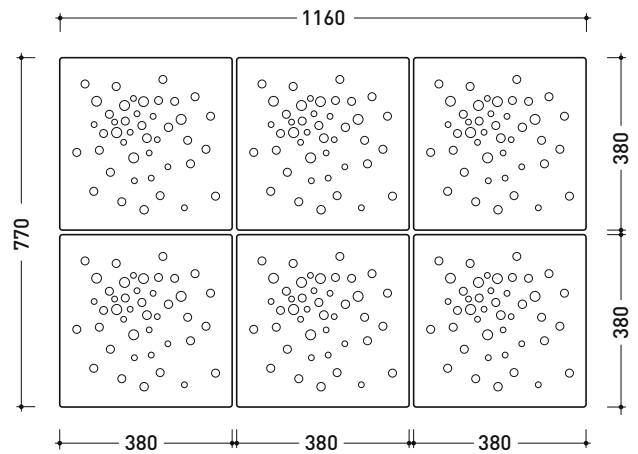

## MODULAR SHOWER TRAY 118 X 79 CM

composed by:

1 container . **AB6M**

6 shower bricks . **ABM**

## AB6M + n. 6 ABM

Modular shower tray 118 x 79 cm

(composed by: container + n. 6 shower bricks)

Complements: **Line taps shower:** ONE - NOKÉ - SI - FOLD - STIL  
**Line accessories:** TWO - HOOP - FOLD

CE

vista zenitale / zenital view

art. **AB6M**

vista zenitale / zenital view

6pcs art. **ABM**

vista zenitale / zenital view

art. **AB6M + 6pcs art. ABM**

sizes in mm

sezione longitudinale / section

Please consider a 2% tolerance on indicated measurements