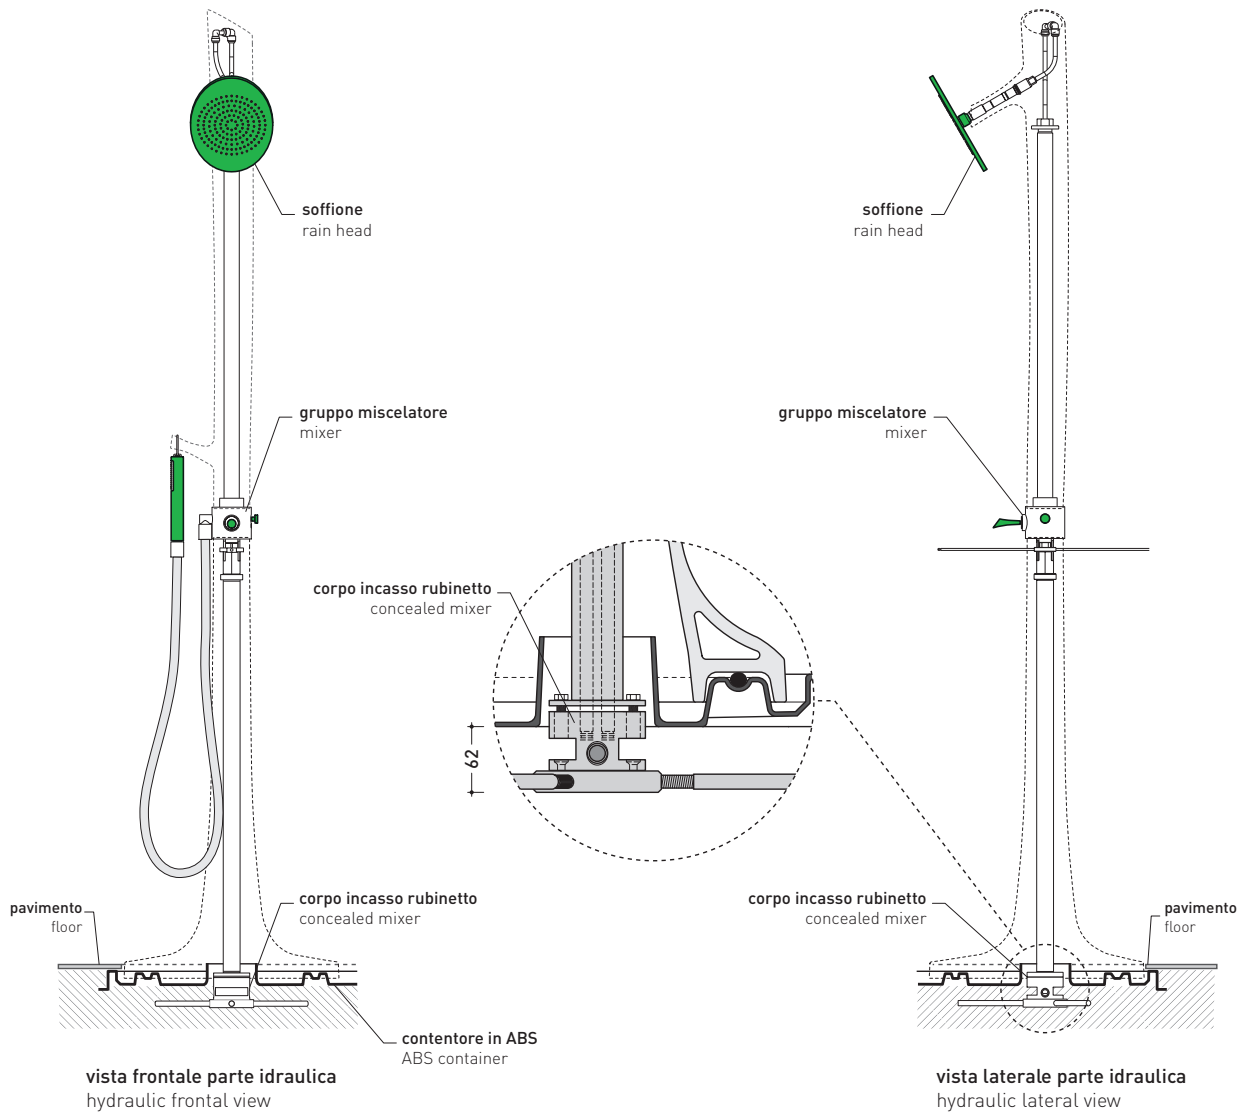

design **MASSIMILIATO ABATI**

2010

AB238

Ceramic shower system with taps integrated
WHITE/GREEN finishes

AB238/C

Ceramic shower system with taps integrated
CHROME finishes

Complements: Container in ABS (AB4A - AB6AS - AB6AD - AB9A)

Package dim. 136 x 31 x 35 cm | Weight 50 kg | Pz. Pallet n° 49 x 49 x 120 cm

pag. 2/2

sizes in mm

Please consider a 2% tolerance on indicated measurements

CERAMIC: glossy finish

white