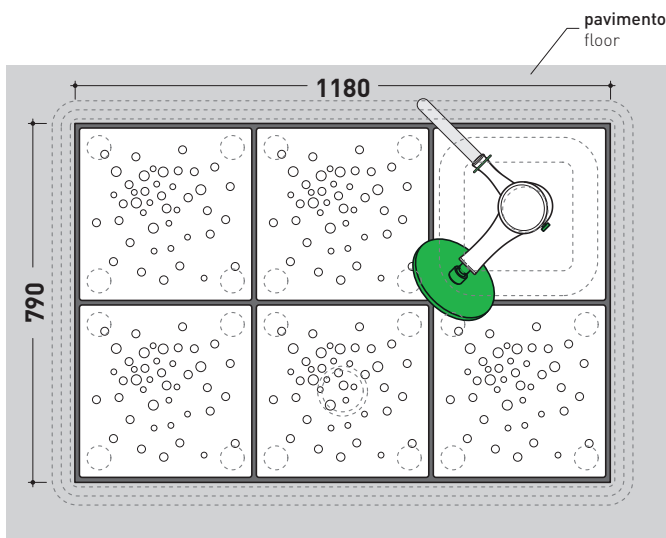

art. AB6AD

colonna doccia DESTRA / RIGHT shower

sizes in mm

Please consider a 2% tolerance on indicated measurements

<http://www.ceramicaflaminia.it/en/products/276-albero>

©ceramicaflaminiaspa - All rights reserved. Unauthorized copying, publication, reproduction as well as partial reproduction are prohibited

may 2019

design MASSIMILIATO ABATI

2010

AB6AS/AB6AD + n. 5 ABM + AB238

Shower system 118 x 79 cm

(composed by: container + n. 5 shower bricks + ceramic shower)

Complements: BAMB00 composable shower box

Line accessories: TWO - HOOP - NOKÉ - FOLD

pag. 3/3

vista zenitale / zenital view

art. AB6AD + 5pcs art. ABM + art. AB238

vista zenitale / zenital view

art. AB6AS + 5pcs art. ABM + art. AB238

sezione longitudinale / section

sizes in mm

Please consider a 2% tolerance on indicated measurements