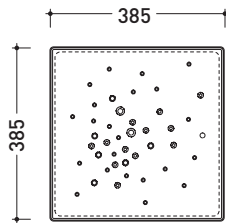

vista zenitale / zenital view

sizes in mm

Please consider a 2% tolerance on indicated measurements

CERAMIC: glossy finish

white

design **MASSIMILIATO ABATI**

2010

AB238

Ceramic shower system with taps integrated
WHITE/GREEN finishes

AB238/C

Ceramic shower system with taps integrated
CHROME finishes

Complements: Container in ABS (AB4A - AB6AS - AB6AD - AB9A)

Package dim. 136 x 31 x 35 cm | Weight 50 kg | Pz. Pallet n° 49 x 49 x 120 cm

pag. 2/2

sizes in mm

Please consider a 2% tolerance on indicated measurements

CERAMIC: glossy finish

white

design **MASSIMILIATO ABATI**

2010

ABM

Ceramic shower brick

Complements: **ABS containers** (AB4M - AB6M - AB9M - AB4A - AB6AS - AB6AD - AB9A)

Package dim. **39 x 4,3 x 40 cm** | Weight **6 kg** | Pz. Pallet n°

vista zenitale / zenital view

vista frontale / frontal view