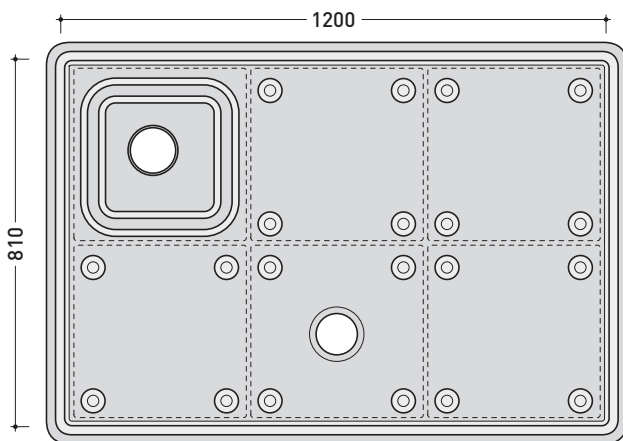

design MASSIMILIATO ABATI

2010

AB6AS/AB6AD + n. 5 ABM + AB238

Shower system 118 x 79 cm

(composed by: container + n. 5 shower bricks + ceramic shower)

Complements: BAMB00 composable shower box

Line accessories: TWO - HOOP - NOKÉ - FOLD

pag. 2/3

vista zenitale / zenital view
art. AB6AS - AB6AD