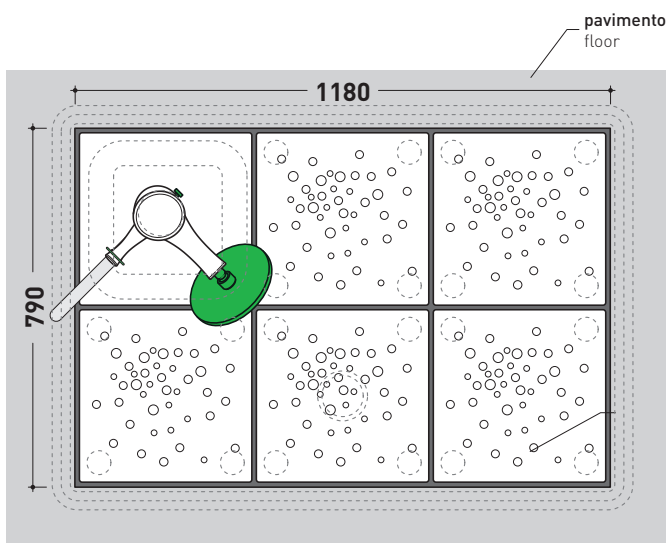

AB6AS/AB6AD + n. 5 ABM + AB238

Shower system 118 x 79 cm

(composed by: container + n. 5 shower bricks + ceramic shower)

Complements: BAMB00 composable shower box

Line accessories: TWO - HOOP - NOKÉ - FOLD

art. AB6AD

colonna doccia DESTRA / RIGHT shower

sizes in mm

Please consider a 2% tolerance on indicated measurements

<http://www.ceramicaflaminia.it/en/products/276-albero>

©ceramicaflaminiaspa - All rights reserved. Unauthorized copying, publication, reproduction as well as partial reproduction are prohibited

may 2019

design MASSIMILIATO ABATI

2010

AB6AS/AB6AD + n. 5 ABM + AB238

Shower system 118 x 79 cm

(composed by: container + n. 5 shower bricks + ceramic shower)

Complements: BAMB00 composable shower box

Line accessories: TWO - HOOP - NOKÉ - FOLD

pag. 3/3

vista zenitale / zenital view

art. AB6AD + 5pcs art. ABM + art. AB238

vista zenitale / zenital view

art. AB6AS + 5pcs art. ABM + art. AB238

sezione longitudinale / section

sizes in mm

Please consider a 2% tolerance on indicated measurements