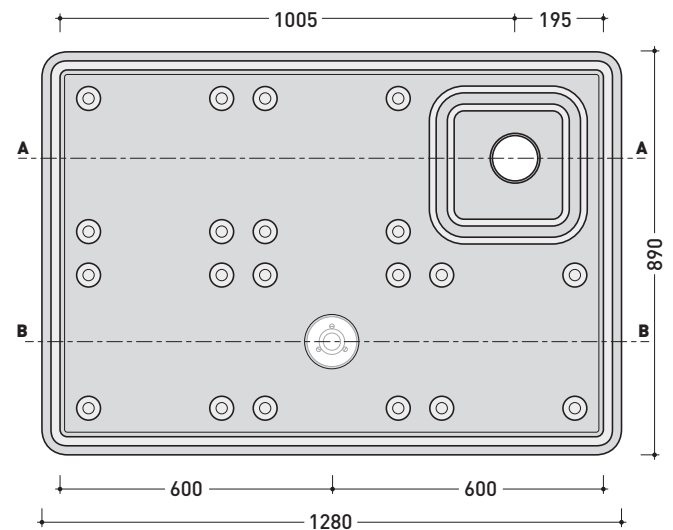

design **MASSIMILIATO ABATI**

2010

AB6AS

5 bricks ABS container (art. AB6A) + left shower (art. AB238 - AB238/C)
(ø 90 mm GEBERIT drainage system art. PLGE included)

AB6AD

5 bricks ABS container (art. AB6A) + right shower (art. AB238 - AB238/C)
(ø 90 mm GEBERIT drainage system art. PLGE included)

Complements: **Albero shower brick (ABM)**
Albero shower system (AB238 - AB238/C)

Package dim. **131 x 91 x 5 cm** | Weight **14 kg** | Pz. Pallet n° -

art. **AB6AS**

vista zenitale / zenital view

art. **AB6AD**

Ceramic shower system with taps integrated
CHROME finishes

Complements: Container in ABS (AB4A - AB6AS - AB6AD - AB9A)

Package dim. **136 x 31 x 35 cm** | Weight **50 kg** | Pz. Pallet n°

pag. 1/2

vista frontale parte in ceramica
ceramic frontal view

vista zenitale / zenital view

sizes in mm

Please consider a 2% tolerance on indicated measurements

CERAMIC: glossy finish

white

design **MASSIMILIATO ABATI**

2010

AB238