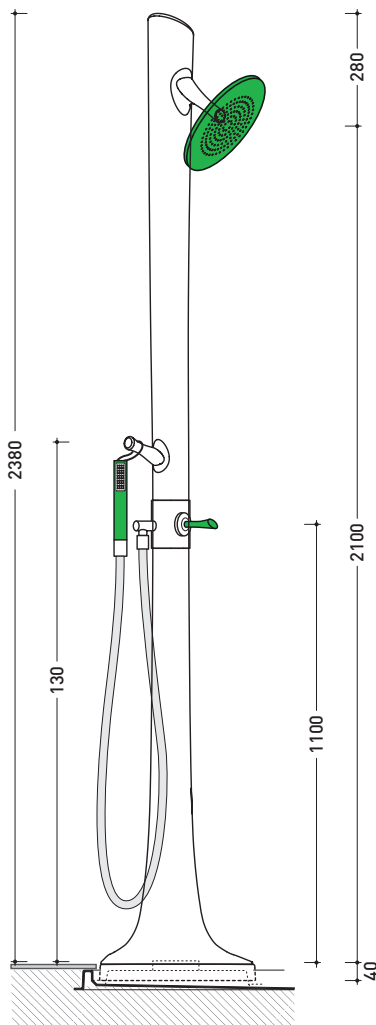

Complements: **Albero shower brick (ABM)**
Albero shower system (AB238 - AB238/C)

Package dim. **131 x 91 x 5 cm** | Weight **14 kg** | Pz. Pallet n° -

art. **AB6AS**

vista zenitale / zenital view

art. **AB6AD**

vista zenitale / zenital view

sezione A - A / section A - A

sezione B - B / section B - B

design **MASSIMILIATO ABATI**

2010

AB238

Ceramic shower system with taps integrated
WHITE/GREEN finishes

AB238/C

Ceramic shower system with taps integrated
CHROME finishes

Complements: Container in ABS (AB4A - AB6AS - AB6AD - AB9A)

Package dim. **136 x 31 x 35 cm** | Weight **50 kg** | Pz. Pallet n°

pag. 1/2

vista frontale parte in ceramica
ceramic frontal view

vista zenitale / zenital view

sizes in mm

Please consider a 2% tolerance on indicated measurements

CERAMIC: glossy finish

white

design **MASSIMILIATO ABATI**

2010

AB238