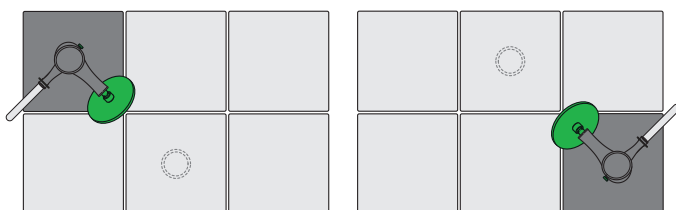

pag. 2/3

vista zenitale / zenital view
art. AB6AS - AB6AD

vista zenitale / zenital view
5pcs art. ABM + art. AB238

TIPOLOGIA DI INSTALLAZIONE / VARIOUS INSTALLATION

art. AB6AS

colonna doccia SINISTRA / LEFT shower

art. AB6AD

colonna doccia DESTRA / RIGHT shower

sizes in mm

Please consider a 2% tolerance on indicated measurements

<http://www.ceramicaflaminia.it/en/products/276-albero>

©ceramicaflaminiaspa - All rights reserved. Unauthorized copying, publication, reproduction as well as partial reproduction are prohibited