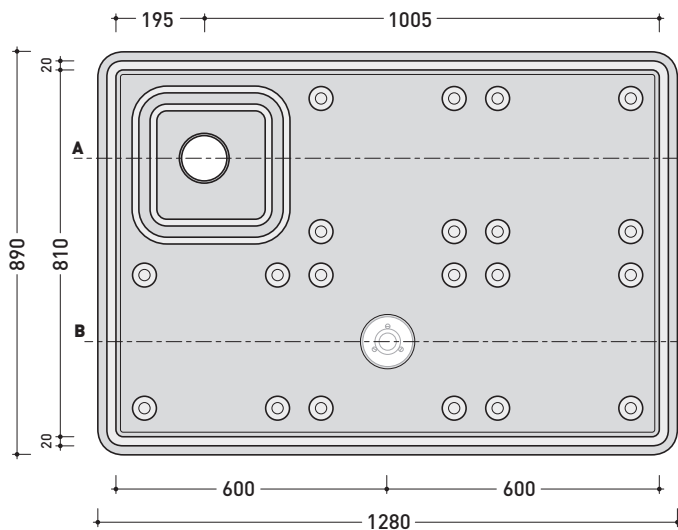

design **MASSIMILIATO ABATI**

2010

AB6AS

5 bricks ABS container (art. AB6A) + left shower (art. AB238 - AB238/C)
(ø 90 mm GEBERIT drainage system art. PLGE included)

AB6AD

5 bricks ABS container (art. AB6A) + right shower (art. AB238 - AB238/C)
(ø 90 mm GEBERIT drainage system art. PLGE included)

Complements: **Albero shower brick (ABM)**
Albero shower system (AB238 - AB238/C)

Package dim. **131 x 91 x 5 cm** | Weight **14 kg** | Pz. Pallet n° -

art. **AB6AS**

vista zenitale / zenital view

art. **AB6AD**

Ceramic shower system with taps integrated
CHROME finishes

Complements: Container in ABS (AB4A - AB6AS - AB6AD - AB9A)

Package dim. **136 x 31 x 35 cm** | Weight **50 kg** | Pz. Pallet n°

pag. 1/2

vista frontale parte in ceramica
ceramic frontal view

vista zenitale / zenital view

sizes in mm

Please consider a 2% tolerance on indicated measurements

CERAMIC: glossy finish

white

design **MASSIMILIATO ABATI**

2010

AB238