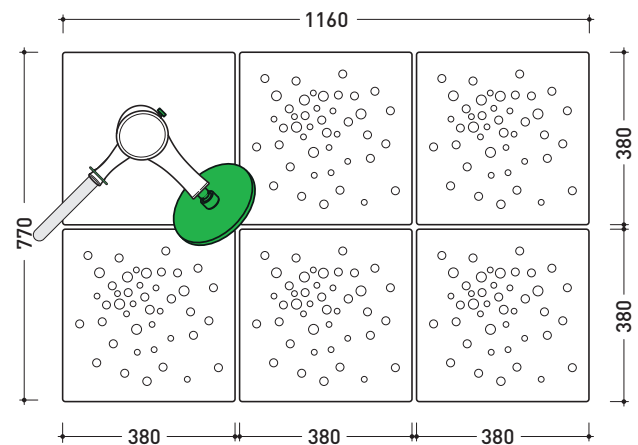

vista zenitale / zenital view
5pcs art. ABM + art. AB238