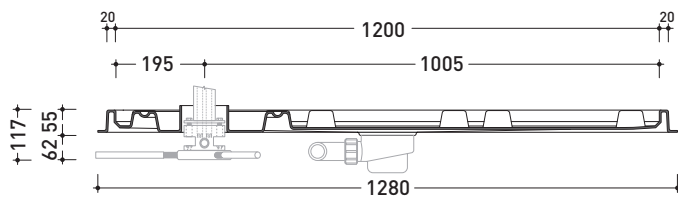

art. AB6AD

colonna doccia DESTRA / RIGHT shower

sizes in mm

Please consider a 2% tolerance on indicated measurements

<http://www.ceramicaflaminia.it/en/products/276-albero>

©ceramicaflaminiaspa - All rights reserved. Unauthorized copying, publication, reproduction as well as partial reproduction are prohibited

Complements: **Albero shower brick (ABM)**
Albero shower system (AB238 - AB238/C)

Package dim. **131 x 91 x 5 cm** | Weight **14 kg** | Pz. Pallet n° -

art. **AB6AS**

vista zenitale / zenital view

art. **AB6AD**

vista zenitale / zenital view

sezione A - A / section A - A

sezione B - B / section B - B

design **MASSIMILIATO ABATI**

2010

AB238

Ceramic shower system with taps integrated
WHITE/GREEN finishes

AB238/C

Ceramic shower system with taps integrated
CHROME finishes

Complements: Container in ABS (AB4A - AB6AS - AB6AD - AB9A)

Package dim. **136 x 31 x 35 cm** | Weight **50 kg** | Pz. Pallet n°

pag. 1/2

vista frontale parte in ceramica
ceramic frontal view