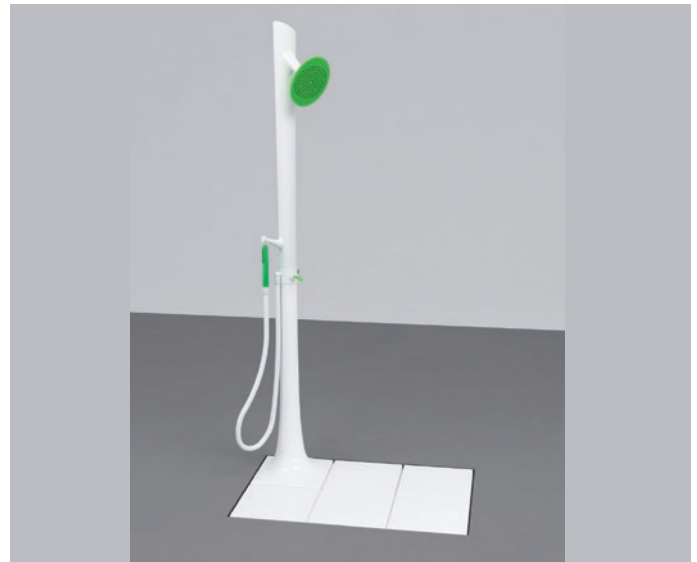

design MASSIMILIATO ABATI

2010

AB6AS/AB6AD + n. 5 ABM + AB238

Shower system 118 x 79 cm

(composed by: container + n. 5 shower bricks + ceramic shower)

Complements: BAMB00 composable shower box

Line accessories: TWO - HOOP - NOKÉ - FOLD

pag. 2/3

vista zenitale / zenital view
art. AB6AS - AB6AD