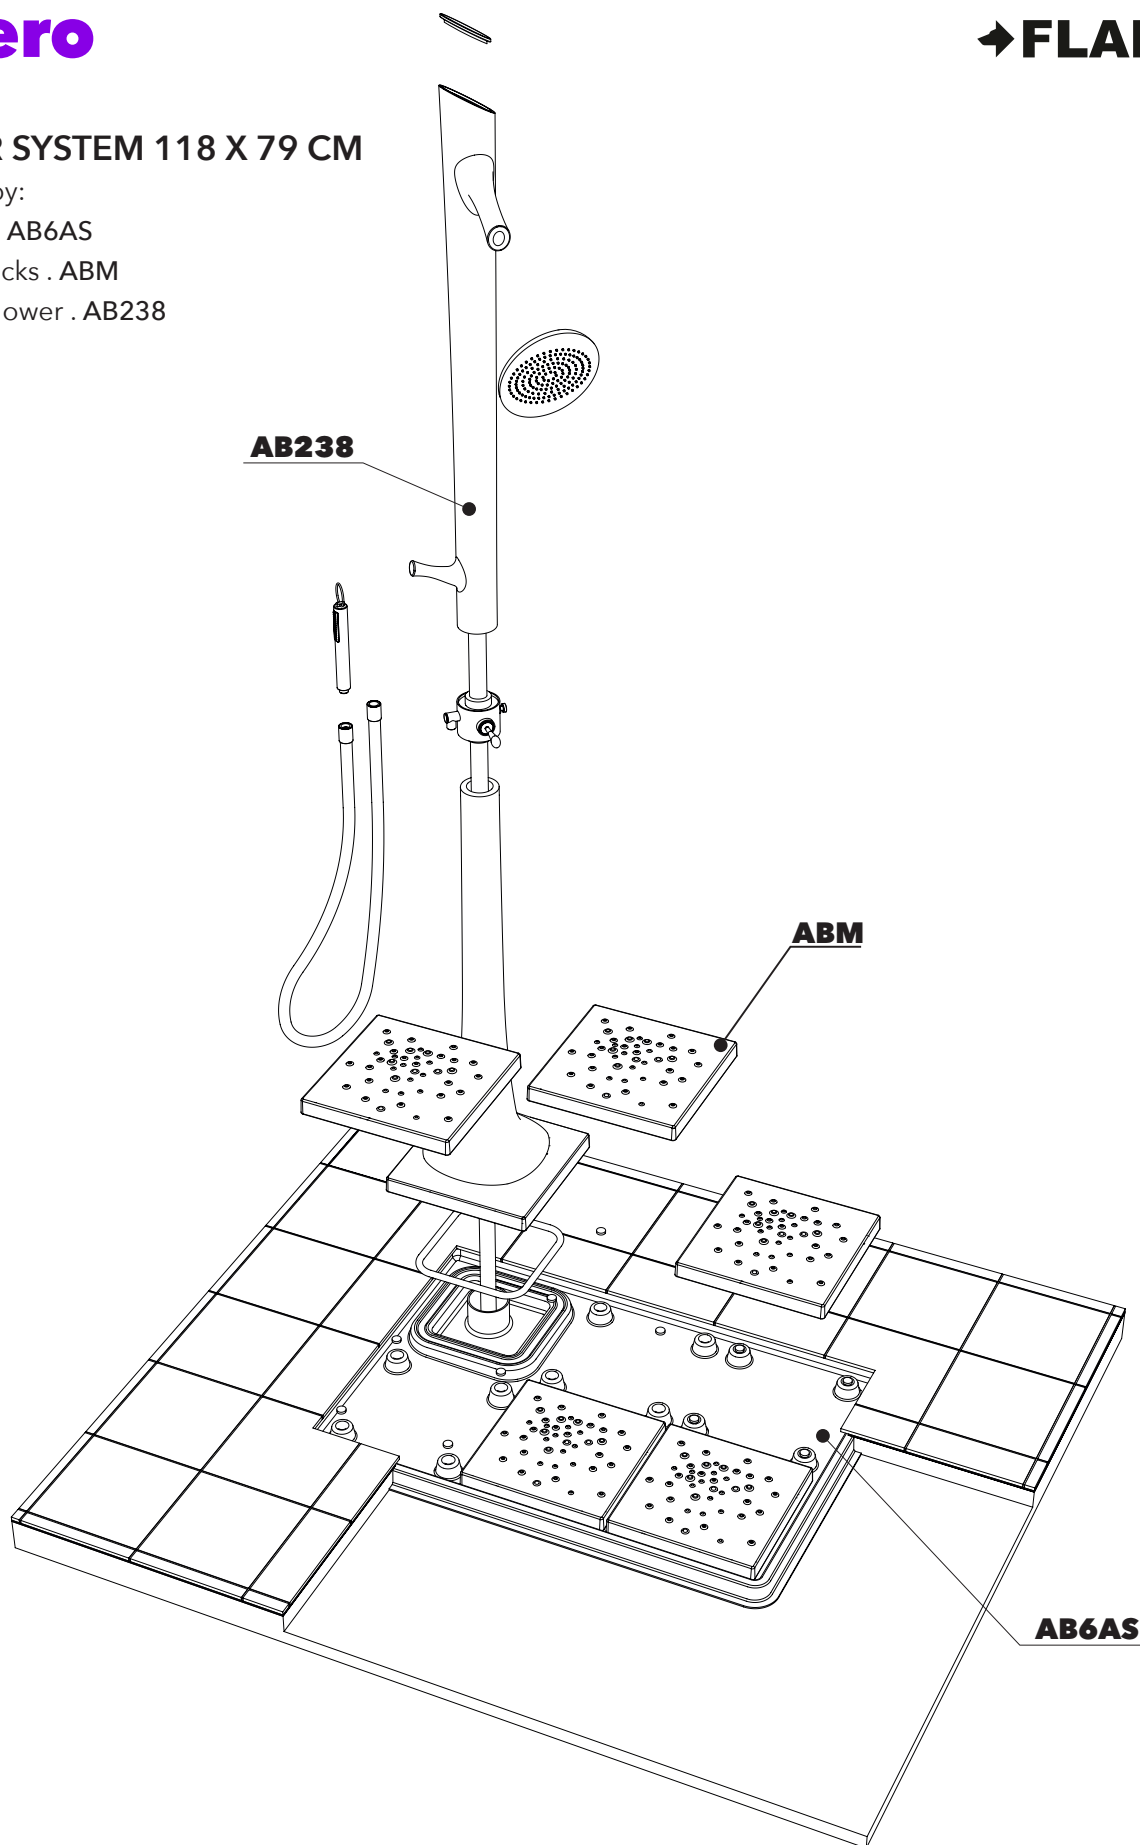

SHOWER SYSTEM 118 X 79 CM

composed by:

1 container . AB6AS

5 shower bricks . ABM

1 ceramic shower . AB238

CERAMIC: glossy finish

white

SHOWER SYSTEM 118 X 79 CM

composed by:

1 container . AB6AD

5 shower bricks . ABM

1 ceramic shower . AB238

CERAMIC: glossy finish

white

design MASSIMILIATO ABATI

2010

AB6AS/AB6AD + n. 5 ABM + AB238

Shower system 118 x 79 cm

(composed by: container + n. 5 shower bricks + ceramic shower)

Complements: BAMB00 composable shower box

Line accessories: TWO - HOOP - NOKÉ - FOLD

Ceramic shower system with taps integrated
WHITE/GREEN finishes

AB238/C

Ceramic shower system with taps integrated
CHROME finishes

Complements: Container in ABS (AB4A - AB6AS - AB6AD - AB9A)

Package dim. 136 x 31 x 35 cm | Weight 50 kg | Pz. Pallet n° 49 x 49 x 120 cm