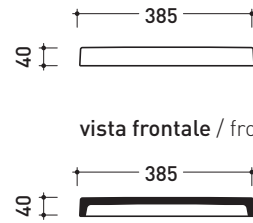

vista zenitale / zenital view

sizes in mm

Please consider a 2% tolerance on indicated measurements

CERAMIC: glossy finish

white

design **MASSIMILIATO ABATI**

2010

AB238

pag. 2/2

sizes in mm

Please consider a 2% tolerance on indicated measurements

CERAMIC: glossy finish

white

design **MASSIMILIATO ABATI**

2010

ABM

Ceramic shower brick

Complements: **ABS containers** (AB4M - AB6M - AB9M - AB4A - AB6AS - AB6AD - AB9A)

Package dim. **39 x 4,3 x 40 cm** | Weight **6 kg** | Pz. Pallet n°

vista zenitale / zenital view

vista frontale / frontal view

sezione longitudinale / section

sizes in mm

Please consider a 2% tolerance on indicated measurements

CERAMIC: glossy finish

white