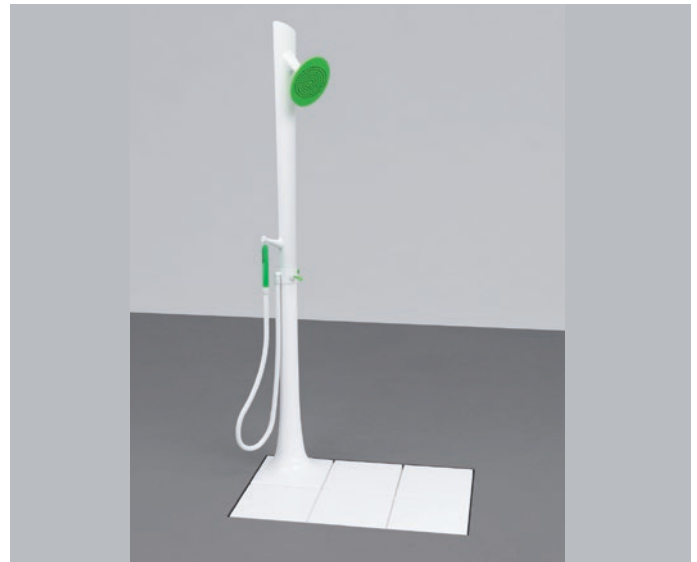

design MASSIMILIATO ABATI

2010

AB6AS/AB6AD + n. 5 ABM + AB238

Shower system 118 x 79 cm

(composed by: container + n. 5 shower bricks + ceramic shower)

Complements: BAMB00 composable shower box

Line accessories: TWO - HOOP - NOKÉ - FOLD

pag. 3/3

vista zenitale / zenital view

art. AB6AD + 5pcs art. ABM + art. AB238