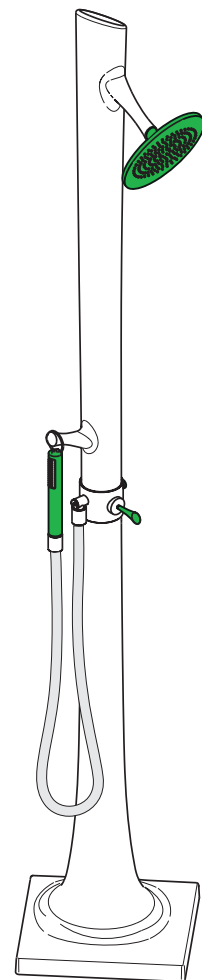

pag. 2/3

vista zenitale / zenital view
art. AB6AS - AB6AD

vista zenitale / zenital view
5pcs art. ABM + art. AB238

TIPOLOGIA DI INSTALLAZIONE / VARIOUS INSTALLATION

art. AB6AS

colonna doccia SINISTRA / LEFT shower

vista zenitale / zenital view

sezione A - A / section A - A

sezione B - B / section B - B

design **MASSIMILIATO ABATI**

2010

AB238

Ceramic shower system with taps integrated
WHITE/GREEN finishes

AB238/C

Ceramic shower system with taps integrated
CHROME finishes

Complements: Container in ABS (AB4A - AB6AS - AB6AD - AB9A)

Package dim. **136 x 31 x 35 cm** | Weight **50 kg** | Pz. Pallet n°

pag. 1/2

vista frontale parte in ceramica
ceramic frontal view

vista zenitale / zenital view

sizes in mm

Please consider a 2% tolerance on indicated measurements

CERAMIC: glossy finish

white

design **MASSIMILIATO ABATI**

2010

AB238