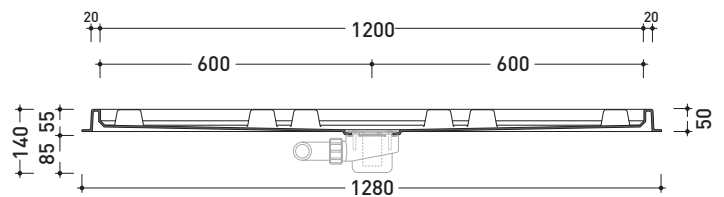

Complements: **Albero shower brick (ABM)**
Albero shower system (AB238 - AB238/C)

Package dim. **131 x 91 x 5 cm** | Weight **14 kg** | Pz. Pallet n° -

art. **AB6AS**

vista zenitale / zenital view

art. **AB6AD**

vista zenitale / zenital view

sezione A - A / section A - A

sezione B - B / section B - B

design **MASSIMILIATO ABATI**

2010

AB238

Ceramic shower system with taps integrated
WHITE/GREEN finishes

AB238/C

Ceramic shower system with taps integrated
CHROME finishes

Complements: Container in ABS (AB4A - AB6AS - AB6AD - AB9A)

Package dim. **136 x 31 x 35 cm** | Weight **50 kg** | Pz. Pallet n°

pag. 1/2

vista frontale parte in ceramica
ceramic frontal view

vista zenitale / zenital view

sizes in mm

Please consider a 2% tolerance on indicated measurements

CERAMIC: glossy finish

white

design **MASSIMILIATO ABATI**

2010

AB238