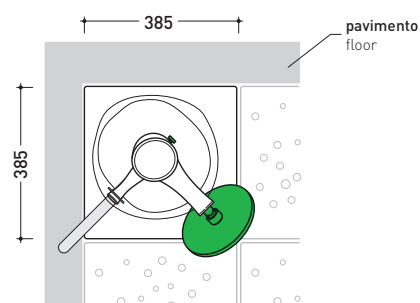

Complements: **Albero shower brick (ABM)**
Albero shower system (AB238 - AB238/C)

Package dim. **131 x 91 x 5 cm** | Weight **14 kg** | Pz. Pallet n° -

art. **AB6AS**

vista zenitale / zenital view

art. **AB6AD**

vista zenitale / zenital view

sezione A - A / section A - A

sezione B - B / section B - B

design **MASSIMILIATO ABATI**

2010

AB238

Ceramic shower system with taps integrated
WHITE/GREEN finishes

AB238/C

Ceramic shower system with taps integrated
CHROME finishes

Complements: Container in ABS (AB4A - AB6AS - AB6AD - AB9A)

Package dim. **136 x 31 x 35 cm** | Weight **50 kg** | Pz. Pallet n°

pag. 1/2

vista frontale parte in ceramica
ceramic frontal view

vista zenitale / zenital view

sizes in mm

Please consider a 2% tolerance on indicated measurements

CERAMIC: glossy finish

white

design **MASSIMILIATO ABATI**

2010

AB238