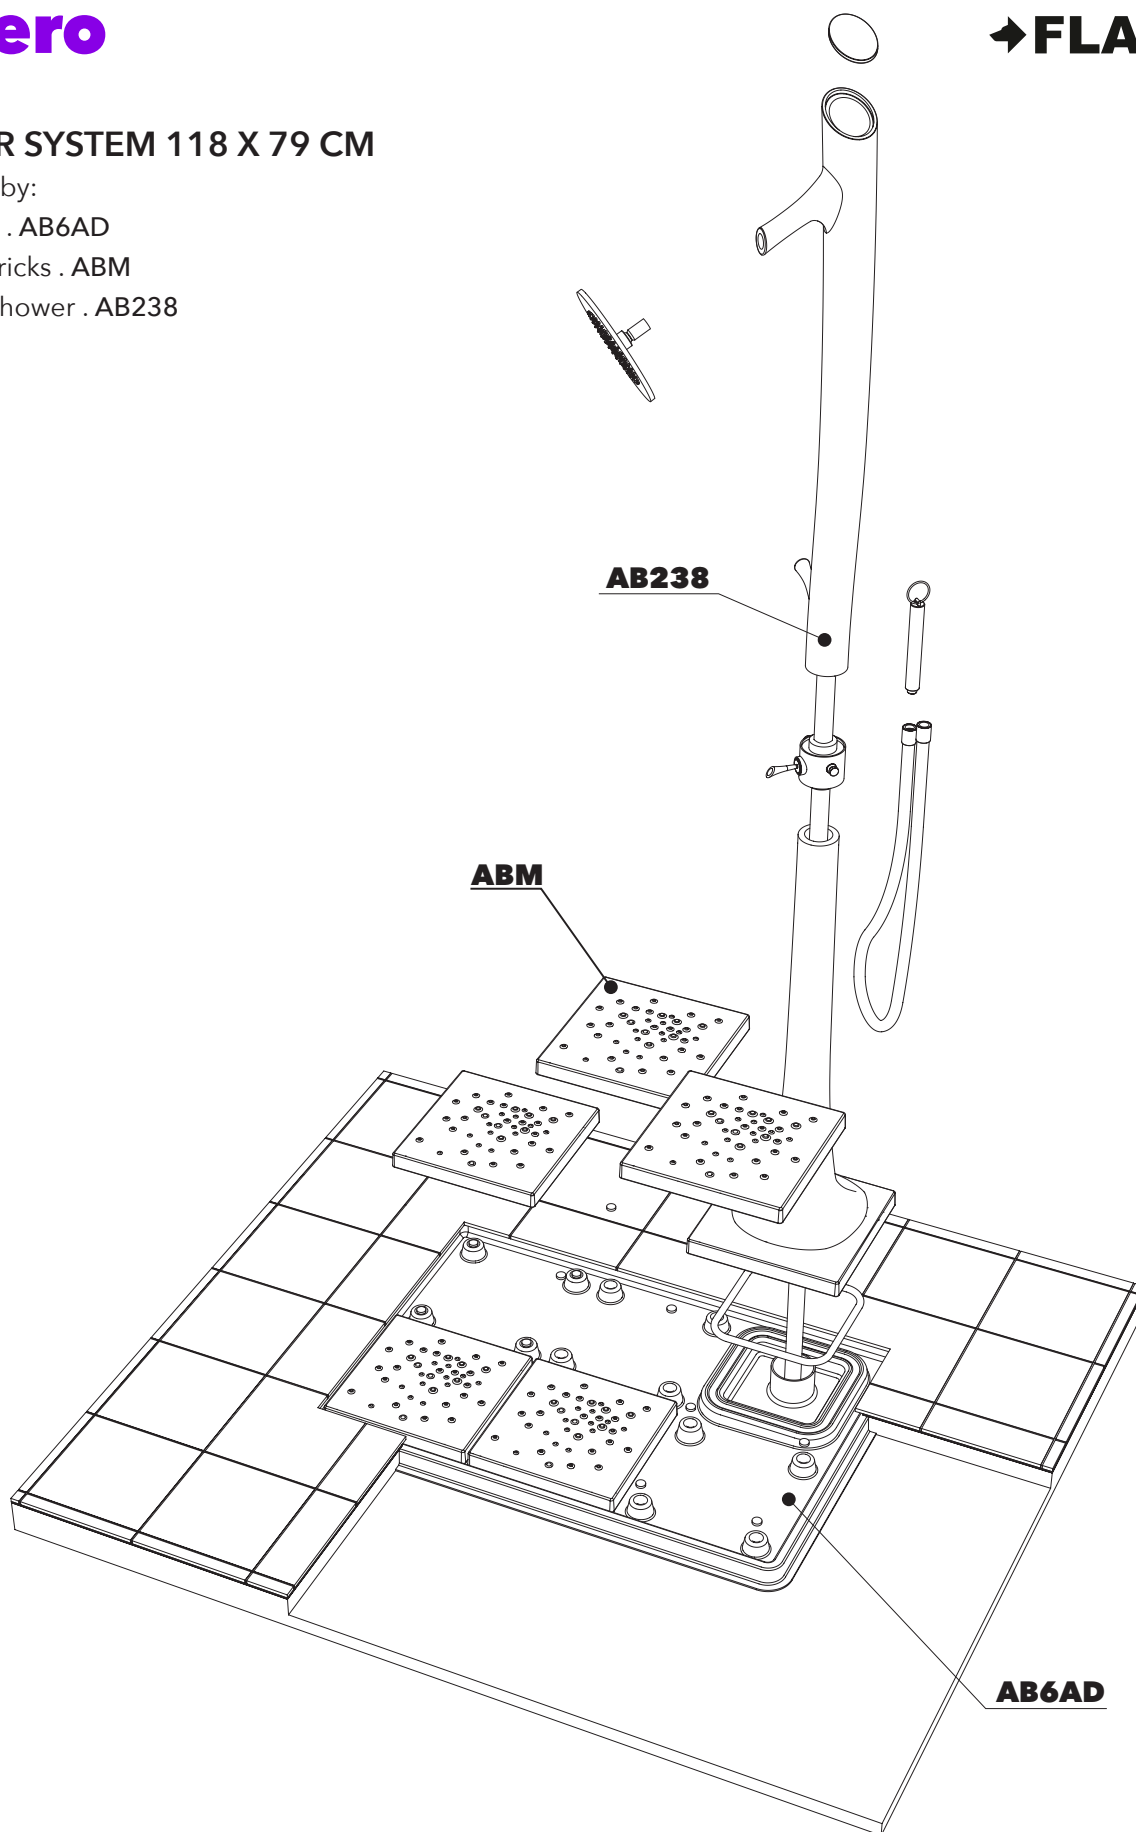

SHOWER SYSTEM 118 X 79 CM

composed by:

1 container . AB6AD

5 shower bricks . ABM

1 ceramic shower . AB238

CERAMIC: glossy finish

white