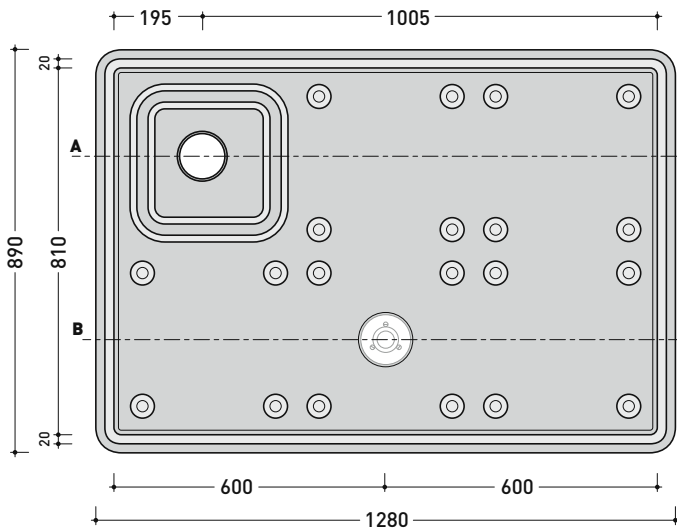

5 shower bricks . ABM

1 ceramic shower . AB238

design MASSIMILIATO ABATI

2010

AB6AS/AB6AD + n. 5 ABM + AB238

Shower system 118 x 79 cm

(composed by: container + n. 5 shower bricks + ceramic shower)

Complements: Line accessories: TWO - HOOP - FOLD

art. AB6AD
colonna doccia DESTRA / RIGHT shower

sizes in mm

Please consider a 2% tolerance on indicated measurements

design MASSIMILIATO ABATI

2010

AB6AS/AB6AD + n. 5 ABM + AB238

Shower system 118 x 79 cm

(composed by: container + n. 5 shower bricks + ceramic shower)

sizes in mm

sezione longitudinale / section

Please consider a 2% tolerance on indicated measurements

design MASSIMILIATO ABATI

2010

AB6AS

5 bricks ABS container (art. AB6A) + left shower (art. AB238 - AB238/C)
(ø 90 mm GEBERIT drainage system art. PLGE included)

Package dim. 131 x 91 x 5 cm | Weight 14 kg | Pz. Pallet n° -

art. AB6AS

vista zenitale / zenital view

art. AB6AD

vista zenitale / zenital view

sezione A - A / section A - A

sezione B - B / section B - B

sizes in mm