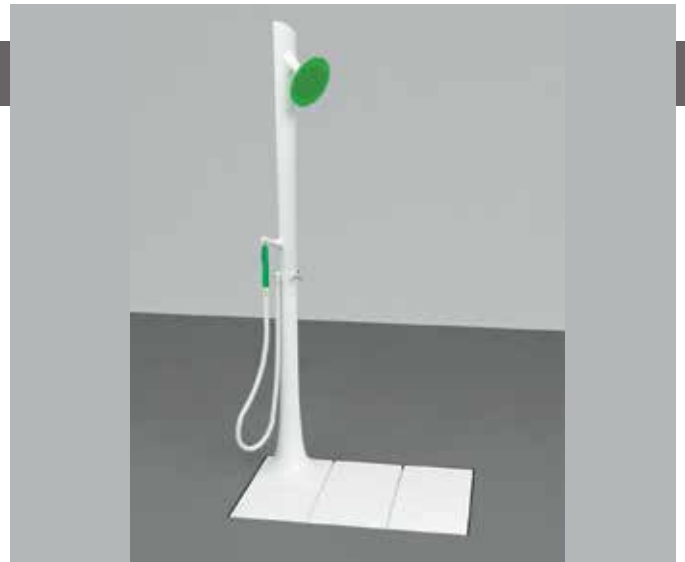

5 shower bricks . ABM

1 ceramic shower . AB238

design MASSIMILIATO ABATI

2010

AB6AS/AB6AD + n. 5 ABM + AB238

Shower system 118 x 79 cm

(composed by: container + n. 5 shower bricks + ceramic shower)

Complements: Line accessories: TWO - HOOP - FOLD

CE

pag. 2/3

vista zenitale / zenital view
art. **AB6AS - AB6AD**

vista zenitale / zenital view
5pcs art. **ABM** + art. **AB238**

TIPOLOGIA DI INSTALLAZIONE / VARIOUS INSTALLATION

art. AB6AS
colonna doccia SINISTRA / LEFT shower