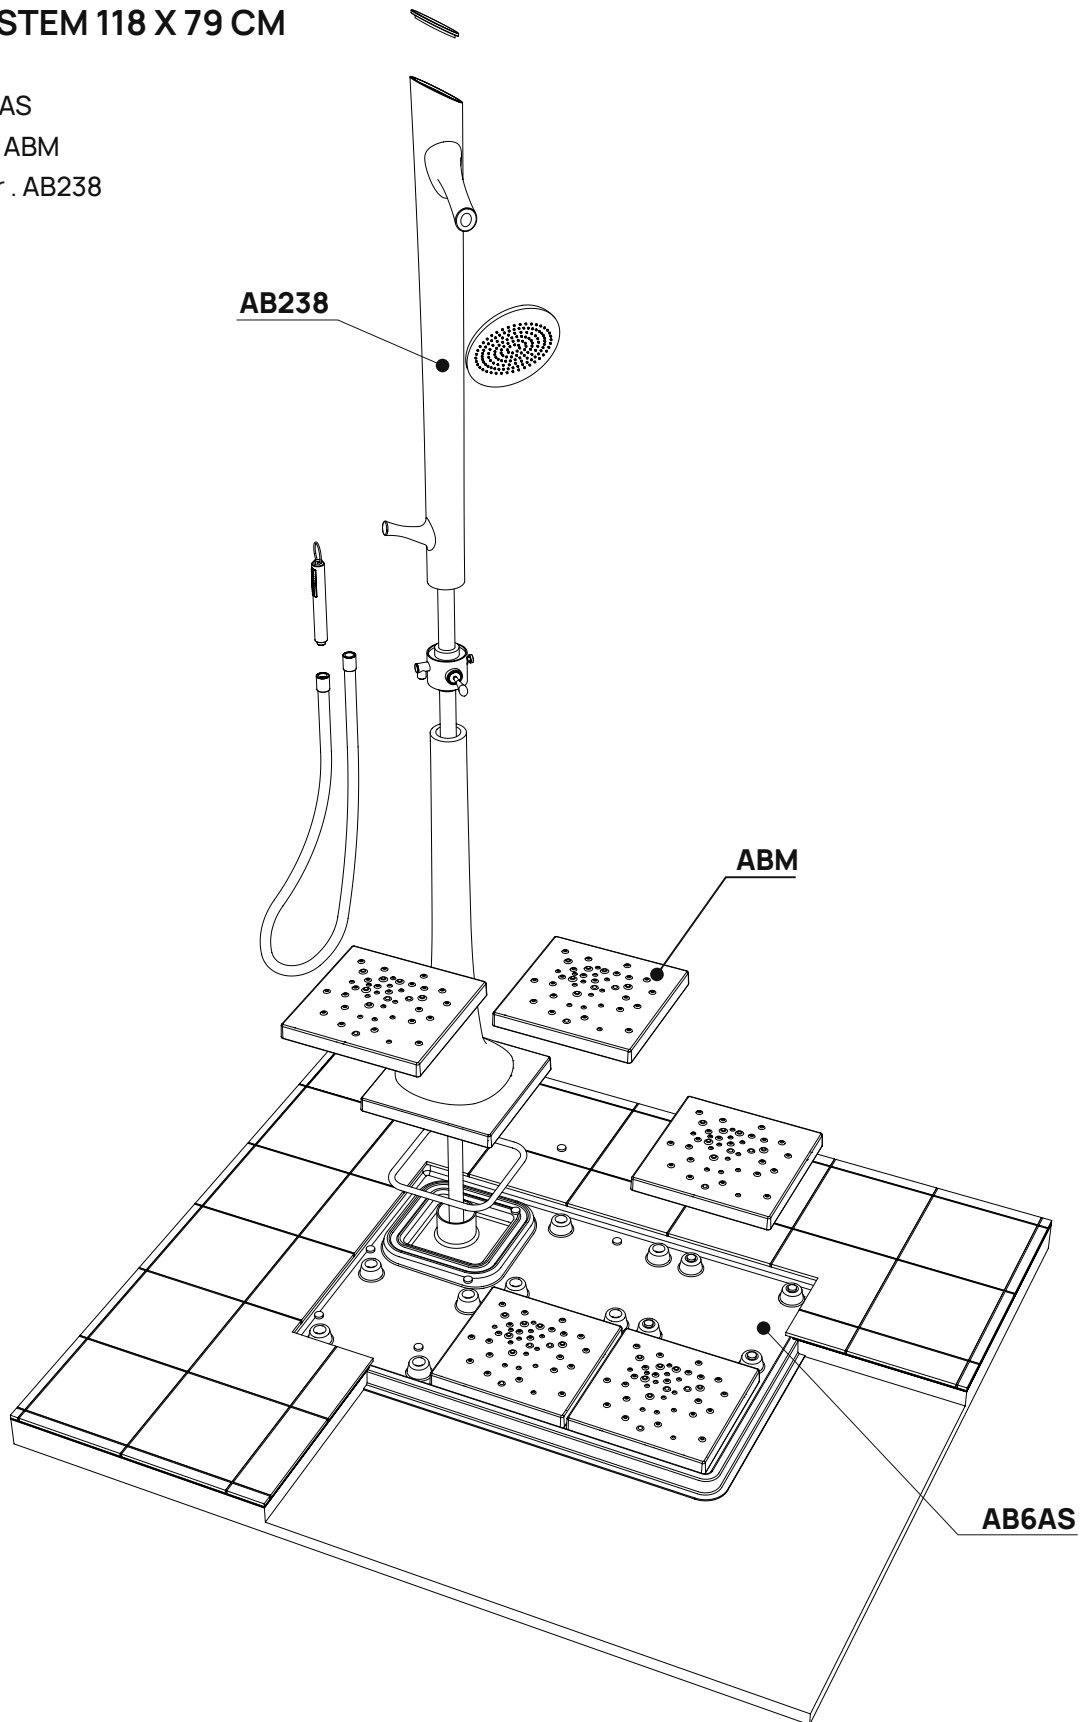

SHOWER SYSTEM 118 X 79 CM

composed by:

1 container . AB6AS

5 shower bricks . ABM

1 ceramic shower . AB238

SHOWER SYSTEM 118 X 79 CM

composed by:

1 container . AB6AD

5 shower bricks . ABM

1 ceramic shower . AB238

design MASSIMILIATO ABATI

2010

AB6AS/AB6AD + n. 5 ABM + AB238

Shower system 118 x 79 cm

(composed by: container + n. 5 shower bricks + ceramic shower)

Complements: Line accessories: TWO - HOOP - FOLD

CE

pag. 2/3

vista zenitale / zenital view
art. **AB6AS - AB6AD**

vista zenitale / zenital view
5pcs art. **ABM** + art. **AB238**

TIPOLOGIA DI INSTALLAZIONE / VARIOUS INSTALLATION

art. AB6AS
colonna doccia SINISTRA / LEFT shower

art. AB6AD
colonna doccia DESTRA / RIGHT shower

sizes in mm

Please consider a 2% tolerance on indicated measurements

design MASSIMILIATO ABATI

2010

AB6AS/AB6AD + n. 5 ABM + AB238

Shower system 118 x 79 cm

(composed by: container + n. 5 shower bricks + ceramic shower)