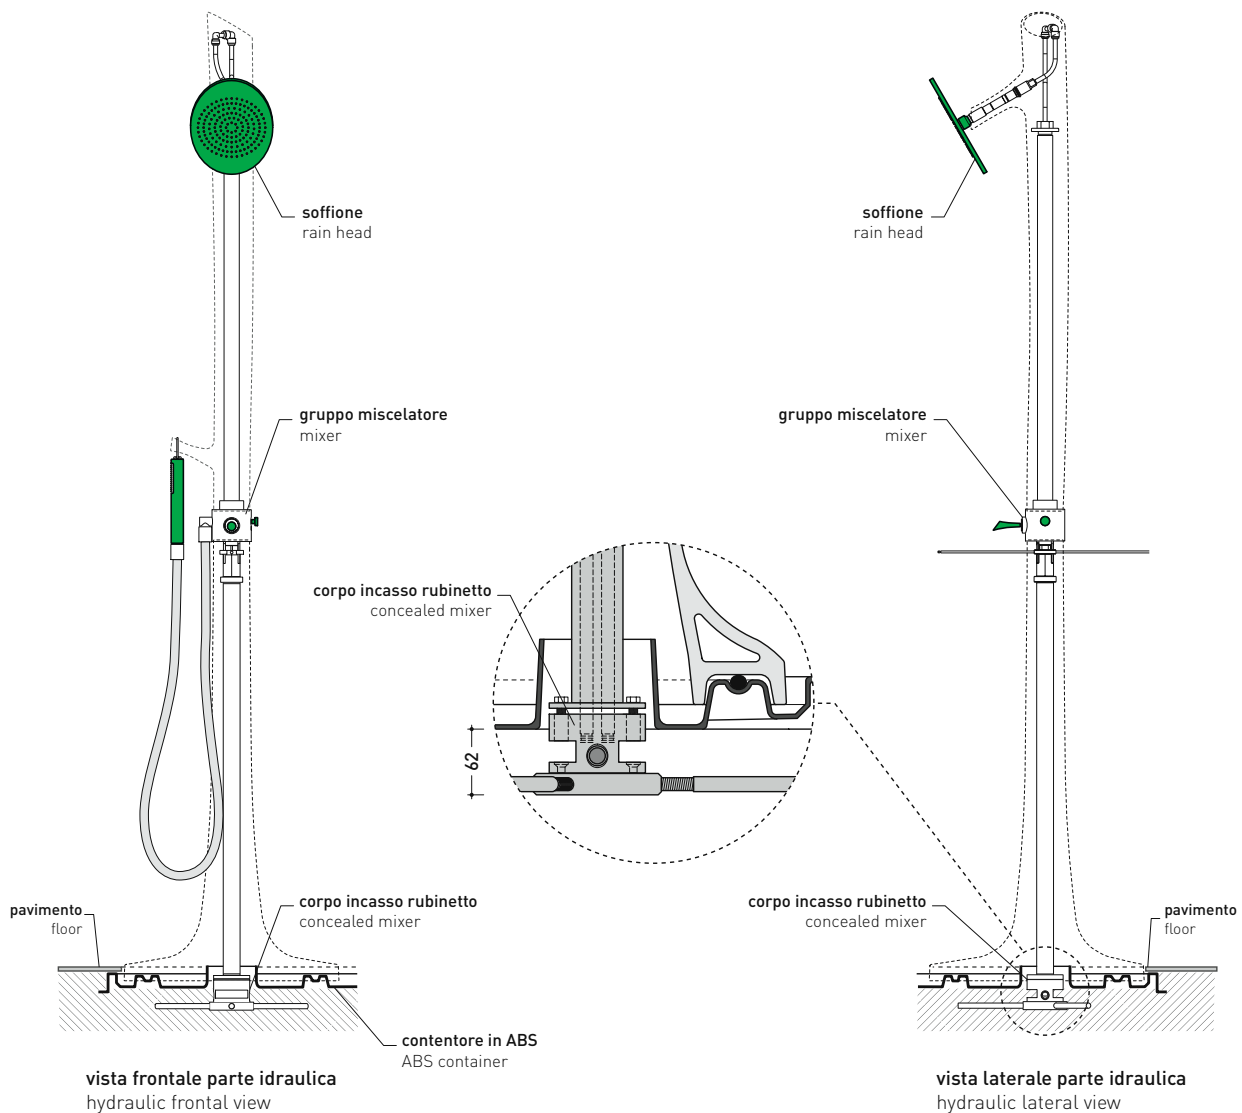

design **MASSIMILIATO ABATI**

2010

AB238

Ceramic shower system with taps integrated
WHITE/GREEN finishes

AB238/C

Ceramic shower system with taps integrated
CHROME finishes

Complements: **Container in ABS** (AB4A - AB6AS - AB6AD - AB9A)

Package dim. 136 x 31 x 35 cm | Weight 50 kg | Pz. Pallet n° 49 x 49 x 120 cm

pag. 2/2

sizes in mm

Please consider a 2% tolerance on indicated measurements