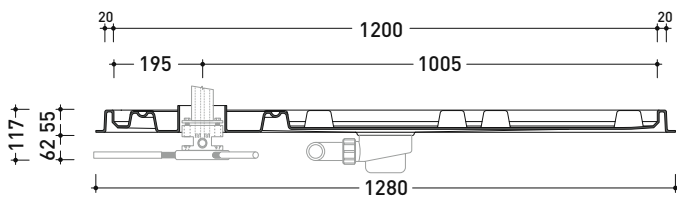

art. AB6AD
colonna doccia DESTRA / RIGHT shower

sizes in mm

Please consider a 2% tolerance on indicated measurements

design MASSIMILIATO ABATI

2010

AB6AS/AB6AD + n. 5 ABM + AB238

Shower system 118 x 79 cm

(composed by: container + n. 5 shower bricks + ceramic shower)

sizes in mm

sezione longitudinale / section

Please consider a 2% tolerance on indicated measurements

design MASSIMILIATO ABATI

2010

AB6AS

5 bricks ABS container (art. AB6A) + left shower (art. AB238 - AB238/C)
(ø 90 mm GEBERIT drainage system art. PLGE included)

Package dim. 131 x 91 x 5 cm | Weight 14 kg | Pz. Pallet n° -

art. AB6AS

vista zenitale / zenital view

art. AB6AD

vista zenitale / zenital view

sezione A - A / section A - A

sezione B - B / section B - B

sizes in mm

Complements: Container in ABS (AB4A - AB6AS - AB6AD - AB9A)

Package dim. 136 x 31 x 35 cm | 49 x 49 x 120 cm | Weight 50 kg | Pz. Pallet n°

pag. 1/2

vista frontale parte in ceramica
ceramic frontal view

vista zenitale / zenital view