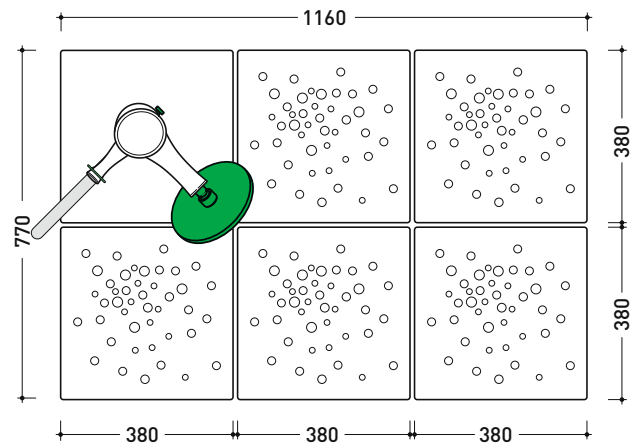

SHOWER SYSTEM 118 X 79 CM

composed by:

1 container . AB6AS

5 shower bricks . ABM

1 ceramic shower . AB238

SHOWER SYSTEM 118 X 79 CM

composed by:

1 container . AB6AD

5 shower bricks . ABM

1 ceramic shower . AB238

design MASSIMILIATO ABATI

2010

AB6AS/AB6AD + n. 5 ABM + AB238

Shower system 118 x 79 cm

(composed by: container + n. 5 shower bricks + ceramic shower)

Complements: Line accessories: TWO - HOOP - FOLD

CE

pag. 2/3

vista zenitale / zenital view
art. **AB6AS - AB6AD**

vista zenitale / zenital view
5pcs art. **ABM** + art. **AB238**

TIPOLOGIA DI INSTALLAZIONE / VARIOUS INSTALLATION

art. AB6AS
colonna doccia SINISTRA / LEFT shower

art. AB6AD
colonna doccia DESTRA / RIGHT shower

sizes in mm

Please consider a 2% tolerance on indicated measurements

design MASSIMILIATO ABATI

2010

AB6AS/AB6AD + n. 5 ABM + AB238

Shower system 118 x 79 cm

(composed by: container + n. 5 shower bricks + ceramic shower)