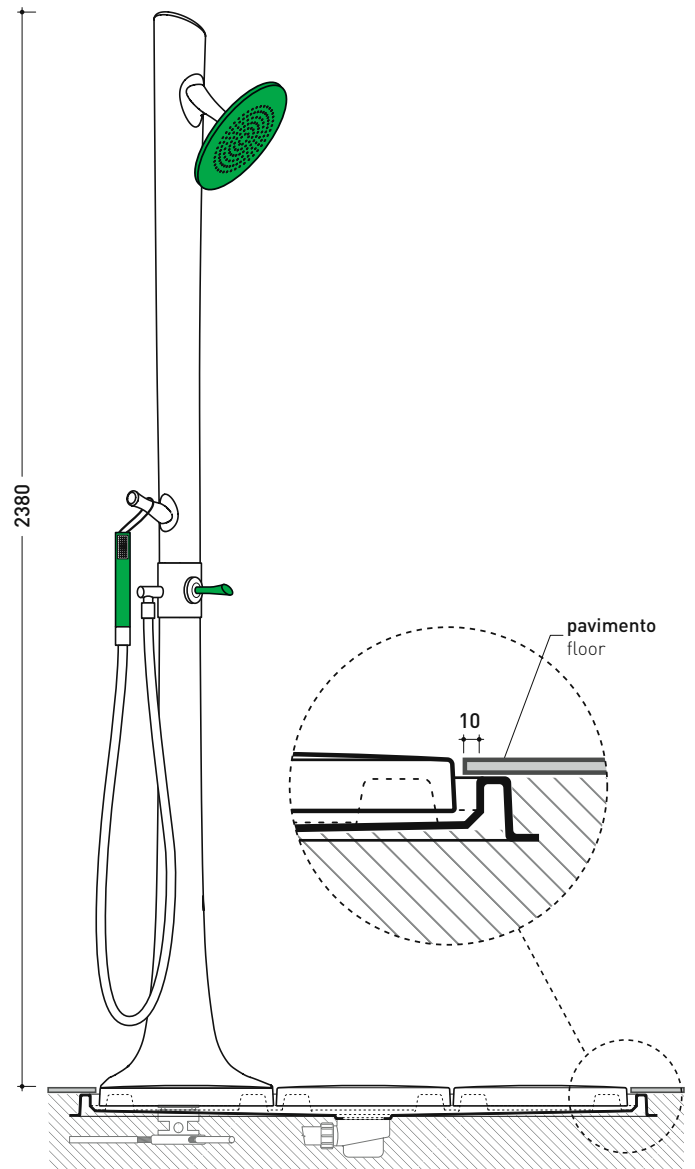

sezione longitudinale / section

Please consider a 2% tolerance on indicated measurements