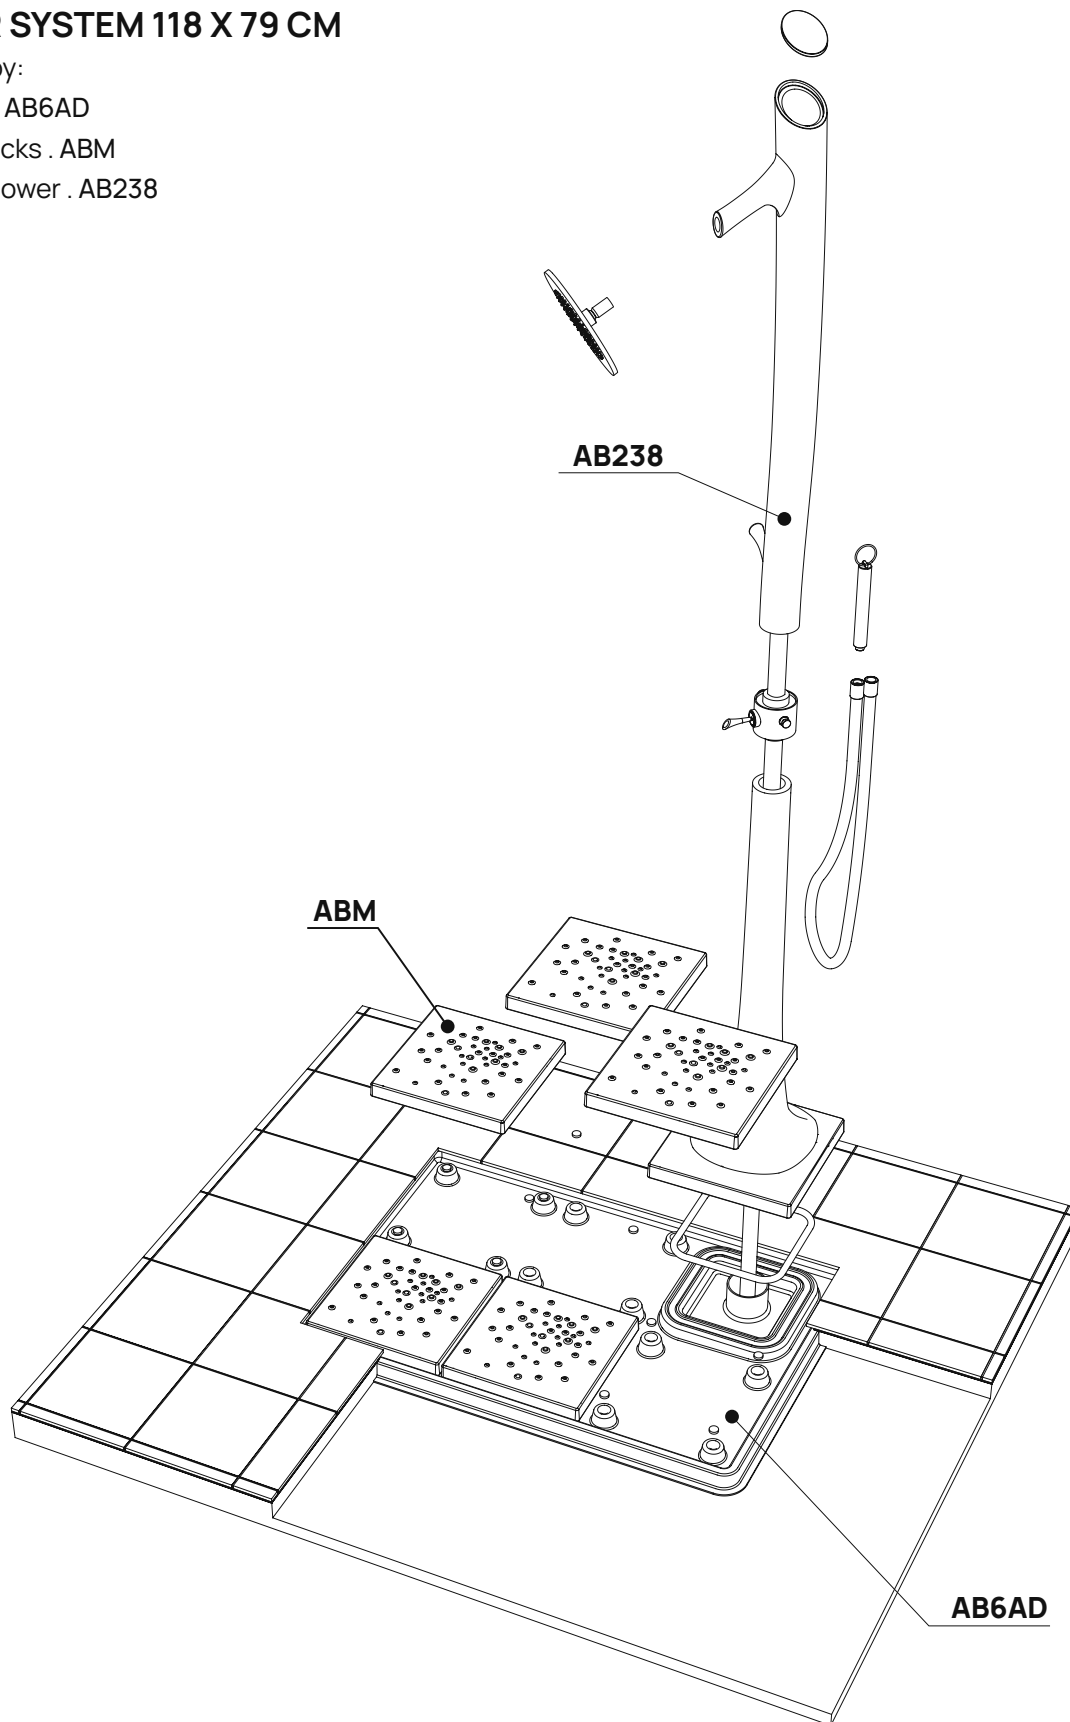

SHOWER SYSTEM 118 X 79 CM

composed by:

1 container . AB6AS

5 shower bricks . ABM

1 ceramic shower . AB238

SHOWER SYSTEM 118 X 79 CM

composed by:

1 container . AB6AD

5 shower bricks . ABM

1 ceramic shower . AB238

design MASSIMILIATO ABATI

2010

AB6AS/AB6AD + n. 5 ABM + AB238

Shower system 118 x 79 cm

(composed by: container + n. 5 shower bricks + ceramic shower)

Complements: Line accessories: TWO - HOOP - FOLD

CE

pag. 2/3

vista zenitale / zenital view
art. **AB6AS - AB6AD**

vista zenitale / zenital view
5pcs art. **ABM** + art. **AB238**

TIPOLOGIA DI INSTALLAZIONE / VARIOUS INSTALLATION

art. AB6AS
colonna doccia SINISTRA / LEFT shower

art. AB6AD
colonna doccia DESTRA / RIGHT shower

sizes in mm

Please consider a 2% tolerance on indicated measurements

design MASSIMILIATO ABATI

2010

AB6AS/AB6AD + n. 5 ABM + AB238

Shower system 118 x 79 cm

(composed by: container + n. 5 shower bricks + ceramic shower)