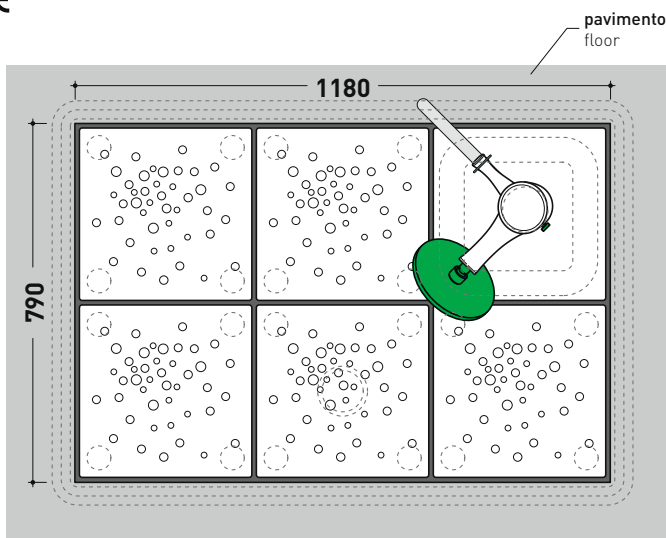

5 shower bricks . ABM

1 ceramic shower . AB238

design MASSIMILIATO ABATI

2010

AB6AS/AB6AD + n. 5 ABM + AB238

Shower system 118 x 79 cm

(composed by: container + n. 5 shower bricks + ceramic shower)

Complements: Line accessories: TWO - HOOP - FOLD

CE

pag. 2/3

vista zenitale / zenital view
art. **AB6AS - AB6AD**

vista zenitale / zenital view
5pcs art. **ABM** + art. **AB238**

TIPOLOGIA DI INSTALLAZIONE / VARIOUS INSTALLATION

art. AB6AS
colonna doccia SINISTRA / LEFT shower

art. AB6AD
colonna doccia DESTRA / RIGHT shower

sizes in mm

Please consider a 2% tolerance on indicated measurements

design MASSIMILIATO ABATI

2010

AB6AS/AB6AD + n. 5 ABM + AB238

Shower system 118 x 79 cm

(composed by: container + n. 5 shower bricks + ceramic shower)

Complements: Line accessories: TWO - HOOP - FOLD

CE

pag. 3/3

vista zenitale / zenital view

art. **AB6AD** + 5pcs art. **ABM** + art. **AB238**

vista zenitale / zenital view

art. **AB6AS** + 5pcs art. **ABM** + art. **AB238**