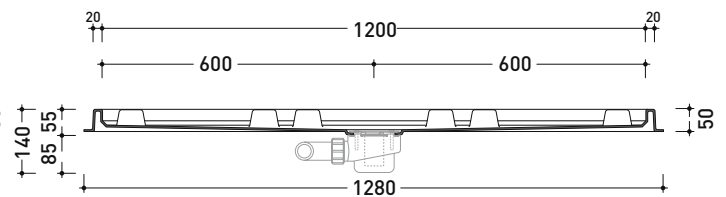

art. AB6AD
colonna doccia DESTRA / RIGHT shower

sizes in mm

Please consider a 2% tolerance on indicated measurements

design MASSIMILIATO ABATI

2010

AB6AS/AB6AD + n. 5 ABM + AB238

Shower system 118 x 79 cm

(composed by: container + n. 5 shower bricks + ceramic shower)

sizes in mm

sezione longitudinale / section

Please consider a 2% tolerance on indicated measurements

design MASSIMILIATO ABATI

2010

AB6AS

5 bricks ABS container (art. AB6A) + left shower (art. AB238 - AB238/C)
(ø 90 mm GEBERIT drainage system art. PLGE included)

Package dim. 131 x 91 x 5 cm | Weight 14 kg | Pz. Pallet n° -

art. AB6AS

vista zenitale / zenital view

art. AB6AD

vista zenitale / zenital view

sezione A - A / section A - A

sezione B - B / section B - B

sizes in mm

Complements: Container in ABS (AB4A - AB6AS - AB6AD - AB9A)

Package dim. 136 x 31 x 35 cm | 49 x 49 x 120 cm | Weight 50 kg | Pz. Pallet n°

pag. 1/2

vista frontale parte in ceramica
ceramic frontal view

vista zenitale / zenital view