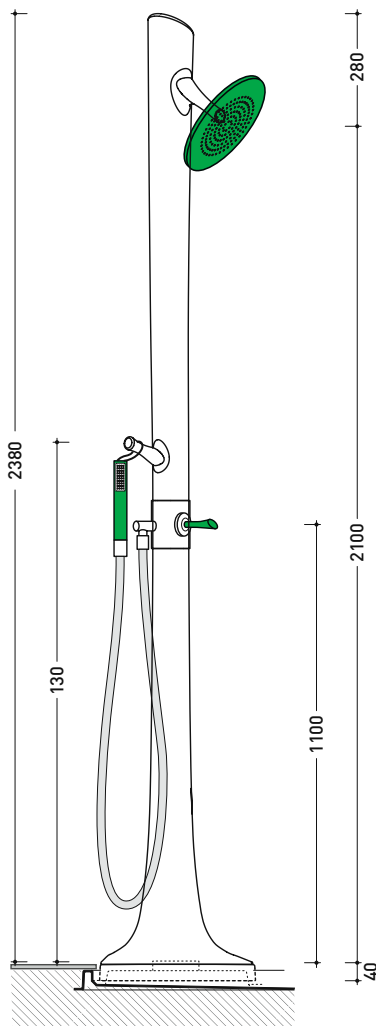

art. AB6AD
colonna doccia DESTRA / RIGHT shower

sizes in mm

Please consider a 2% tolerance on indicated measurements

design MASSIMILIATO ABATI

2010

AB6AS/AB6AD + n. 5 ABM + AB238

Shower system 118 x 79 cm

(composed by: container + n. 5 shower bricks + ceramic shower)

Package dim. 131 x 91 x 5 cm | Weight 14 kg | Pz. Pallet n° -

art. AB6AS

vista zenitale / zenital view

art. AB6AD

vista zenitale / zenital view

sezione A - A / section A - A

sezione B - B / section B - B

sizes in mm

Complements: Container in ABS (AB4A - AB6AS - AB6AD - AB9A)

Package dim. 136 x 31 x 35 cm | 49 x 49 x 120 cm | Weight 50 kg | Pz. Pallet n°

pag. 1/2

vista frontale parte in ceramica
ceramic frontal view

vista zenitale / zenital view

sizes in mm

Please consider a 2% tolerance on indicated measurements

design **MASSIMILIATO ABATI**

2010

AB238

Ceramic shower system with taps integrated
WHITE/GREEN finishes

AB238/C

Ceramic shower system with taps integrated
CHROME finishes