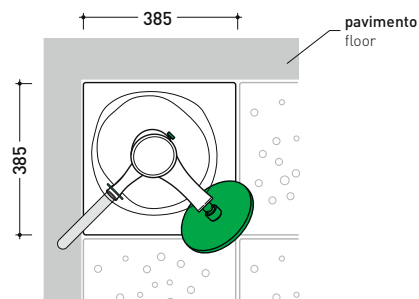

Package dim. 131 x 91 x 5 cm | Weight 14 kg | Pz. Pallet n° -

art. AB6AS

vista zenitale / zenital view

art. AB6AD

vista zenitale / zenital view

sezione A - A / section A - A

sezione B - B / section B - B

sizes in mm

Please consider a 2% tolerance on indicated measurements

design MASSIMILIATO ABATI

2010

AB238

Ceramic shower system with taps integrated
WHITE/GREEN finishes

AB238/C

Ceramic shower system with taps integrated
CHROME finishes

Complements: Container in ABS (AB4A - AB6AS - AB6AD - AB9A)

Package dim. 136 x 31 x 35 cm | 49 x 49 x 120 cm | Weight 50 kg | Pz. Pallet n°

pag. 1/2

vista frontale parte in ceramica
ceramic frontal view

vista zenitale / zenital view

sizes in mm

Please consider a 2% tolerance on indicated measurements

design **MASSIMILIATO ABATI**

2010

AB238

Ceramic shower system with taps integrated
WHITE/GREEN finishes

AB238/C

Ceramic shower system with taps integrated
CHROME finishes