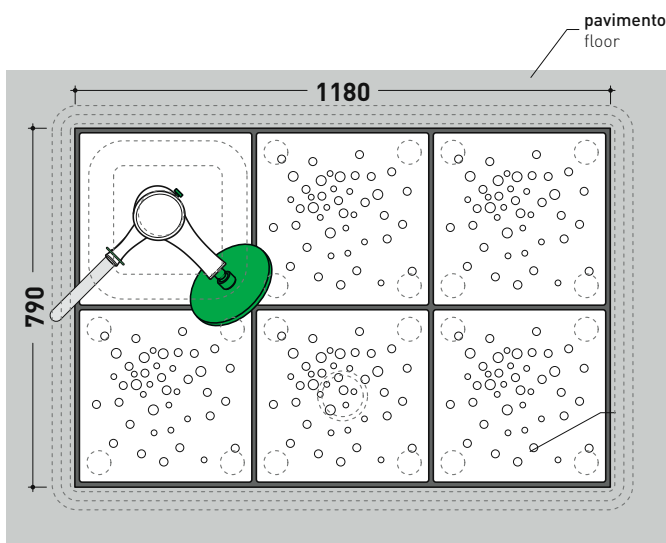

5 shower bricks . ABM

1 ceramic shower . AB238

design MASSIMILIATO ABATI

2010

AB6AS/AB6AD + n. 5 ABM + AB238

Shower system 118 x 79 cm

(composed by: container + n. 5 shower bricks + ceramic shower)

Complements: Line accessories: TWO - HOOP - FOLD

art. AB6AD
colonna doccia DESTRA / RIGHT shower

sizes in mm

Please consider a 2% tolerance on indicated measurements

design MASSIMILIATO ABATI

2010

AB6AS/AB6AD + n. 5 ABM + AB238

Shower system 118 x 79 cm

(composed by: container + n. 5 shower bricks + ceramic shower)

Complements: Line accessories: TWO - HOOP - FOLD

CE

pag. 3/3

vista zenitale / zenital view

art. **AB6AD** + 5pcs art. **ABM** + art. **AB238**

vista zenitale / zenital view

art. **AB6AS** + 5pcs art. **ABM** + art. **AB238**

sizes in mm

sezione longitudinale / section

Please consider a 2% tolerance on indicated measurements

design MASSIMILIATO ABATI

2010

AB6AS

5 bricks ABS container (art. AB6A) + left shower (art. AB238 - AB238/C)
(ø 90 mm GEBERIT drainage system art. PLGE included)