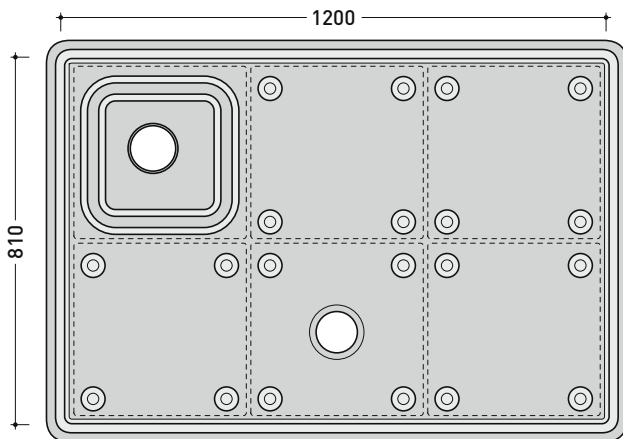

CE

pag. 2/3

vista zenitale / zenital view
art. **AB6AS - AB6AD**