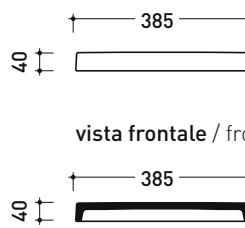

Package dim. 131 x 91 x 5 cm | Weight 14 kg | Pz. Pallet n° -

art. AB6AS

vista zenitale / zenital view

art. AB6AD

vista zenitale / zenital view

sezione A - A / section A - A

sezione B - B / section B - B

sizes in mm

sizes in mm

Please consider a 2% tolerance on indicated measurements

design **MASSIMILIATO ABATI**

2010

AB238

Ceramic shower system with taps integrated
WHITE/GREEN finishes

AB238/C

Ceramic shower system with taps integrated
CHROME finishes

Complements: **Container in ABS** (AB4A - AB6AS - AB6AD - AB9A)

Package dim. 136 x 31 x 35 cm | Weight 50 kg | Pz. Pallet n° 49 x 49 x 120 cm

pag. 2/2

sizes in mm

Please consider a 2% tolerance on indicated measurements

ABM

Ceramic shower brick

Complements: **ABS containers** (AB4M - AB6M - AB9M - AB4A - AB6AS - AB6AD - AB9A)

Package dim. 39 x 4,3 x 40 cm | Weight 6 kg | Pz. Pallet n°

vista zenitale / zenital view

vista frontale / frontal view