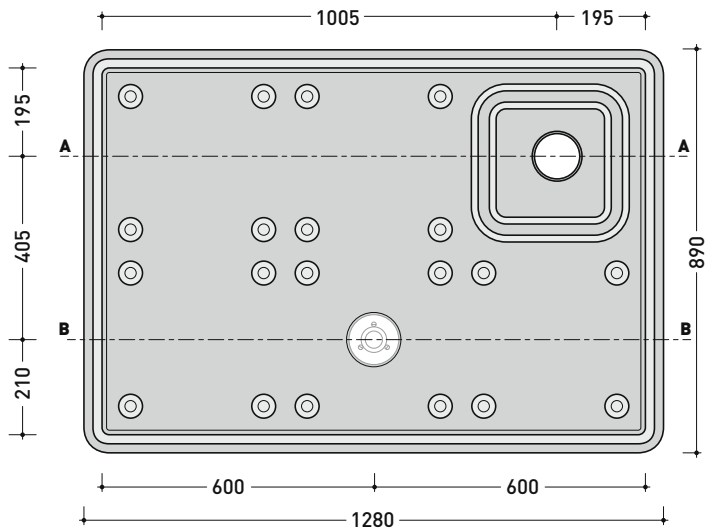

art. AB6AD
colonna doccia DESTRA / RIGHT shower

sizes in mm

Please consider a 2% tolerance on indicated measurements

design MASSIMILIATO ABATI

2010

AB6AS/AB6AD + n. 5 ABM + AB238

Shower system 118 x 79 cm

(composed by: container + n. 5 shower bricks + ceramic shower)

sizes in mm

sezione longitudinale / section

Please consider a 2% tolerance on indicated measurements

design MASSIMILIATO ABATI

2010

AB6AS

5 bricks ABS container (art. AB6A) + left shower (art. AB238 - AB238/C)
(ø 90 mm GEBERIT drainage system art. PLGE included)

Package dim. 131 x 91 x 5 cm | Weight 14 kg | Pz. Pallet n° -

art. AB6AS

vista zenitale / zenital view

art. AB6AD

vista zenitale / zenital view

sezione A - A / section A - A

sezione B - B / section B - B

sizes in mm

Complements: Container in ABS (AB4A - AB6AS - AB6AD - AB9A)

Package dim. 136 x 31 x 35 cm | 49 x 49 x 120 cm | Weight 50 kg | Pz. Pallet n°

pag. 1/2

vista frontale parte in ceramica
ceramic frontal view

vista zenitale / zenital view