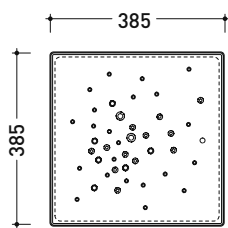

Complements: Container in ABS (AB4A - AB6AS - AB6AD - AB9A)

Package dim. 136 x 31 x 35 cm | 49 x 49 x 120 cm | Weight 50 kg | Pz. Pallet n°

pag. 1/2

vista frontale parte in ceramica
ceramic frontal view

vista zenitale / zenital view

sizes in mm

Please consider a 2% tolerance on indicated measurements

design **MASSIMILIATO ABATI**

2010

AB238

Ceramic shower system with taps integrated
WHITE/GREEN finishes

AB238/C

Ceramic shower system with taps integrated
CHROME finishes

Complements: **Container in ABS** (AB4A - AB6AS - AB6AD - AB9A)

Package dim. 136 x 31 x 35 cm | Weight 50 kg | Pz. Pallet n° 49 x 49 x 120 cm

pag. 2/2

sizes in mm

Please consider a 2% tolerance on indicated measurements

ABM

Ceramic shower brick

Complements: **ABS containers** (AB4M - AB6M - AB9M - AB4A - AB6AS - AB6AD - AB9A)

Package dim. 39 x 4,3 x 40 cm | Weight 6 kg | Pz. Pallet n°

vista zenitale / zenital view

vista frontale / frontal view