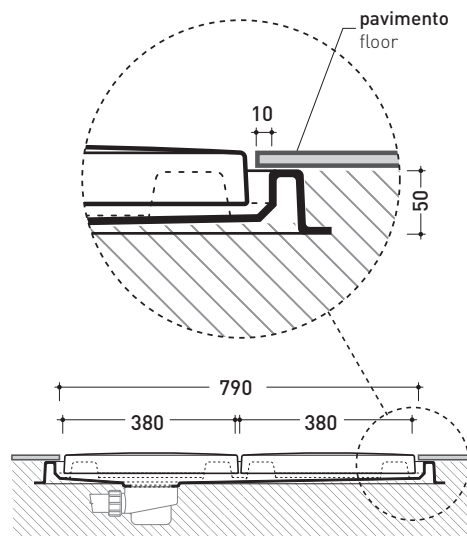

MODULAR SHOWER TRAY 79 X 79 CM

composed by:

1 container . **AB4M**

4 shower bricks . **ABM**

CERAMIC: glossy finish

white

design **MASSIMILIATO ABATI**

2010

AB4M + n. 4 ABM

Modular shower tray 79 x 79 cm

(composed by: container + n.4 shower bricks)

Complements: **BAMB00 composable shower box**

Line taps shower: ONE - NOKÉ - SI - FOLD

Line accessories: TWO - HOOP - NOKÉ - FOLD

vista zenitale / zenital view

art. **AB4M**

vista zenitale / zenital view

4pcs art. **ABM**

vista zenitale / zenital view

art. **AB4M + 4pcs art. ABM**

sezione longitudinale / section

sizes in mm

vista zenitale / zenital view

vista frontale / frontal view

sezione longitudinale / section

sizes in mm

Please consider a 2% tolerance on indicated measurements

CERAMIC: glossy finish

white