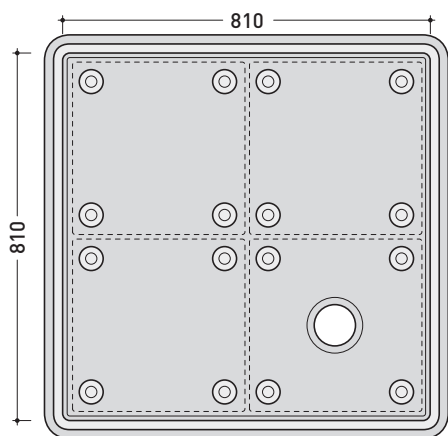

MODULAR SHOWER TRAY 79 X 79 CM

composed by:

1 container . **AB4M**

4 shower bricks . **ABM**

CERAMIC: glossy finish

white

design **MASSIMILIATO ABATI**

2010

AB4M + n. 4 ABM

Modular shower tray 79 x 79 cm

(composed by: container + n.4 shower bricks)

Complements: **BAMB00 composable shower box**

Line taps shower: ONE - NOKÉ - SI - FOLD

Line accessories: TWO - HOOP - NOKÉ - FOLD

vista zenitale / zenital view

art. **AB4M**

vista zenitale / zenital view

4pcs art. **ABM**

vista zenitale / zenital view

art. **AB4M + 4pcs art. ABM**

sezione longitudinale / section

sizes in mm

vista zenitale / zenital view

vista frontale / frontal view

sezione longitudinale / section

sizes in mm

Please consider a 2% tolerance on indicated measurements

CERAMIC: glossy finish

white