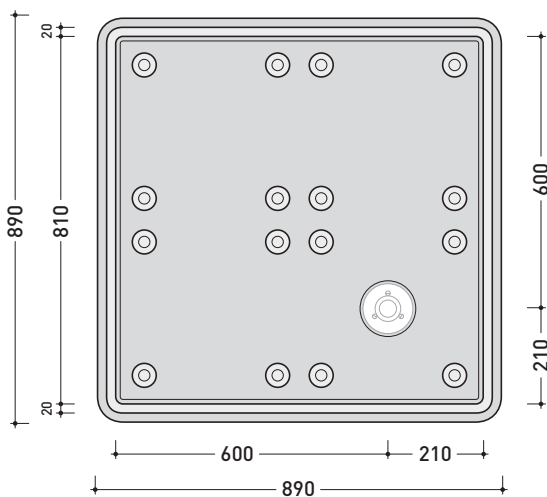

MODULAR SHOWER TRAY 79 X 79 CM

composed by:

1 container . **AB4M**

4 shower bricks . **ABM**

CERAMIC: glossy finish

white

design **MASSIMILIATO ABATI**

2010

vista zenitale / zenital view

art. **AB4M**

vista zenitale / zenital view

4pcs art. **ABM**

vista zenitale / zenital view

art. **AB4M + 4pcs art. ABM**

sezione longitudinale / section

sizes in mm

may 2019

design **MASSIMILIATO ABATI**

2010

AB4M

ABS container suitable for four brick (art. ABM)
(\varnothing 90 mm GEBERIT drainage system art. PLGE included)

Complements: **Albero shower brick (ABM)**

Package dim. **91 x 91 x 5 cm** | Weight **8 kg** | Pz. Pallet n° -

vista zenitale / zenital view

Piletta sifonata / Drainage
Portata / Flow rate: 0,50 l/sec (EN 274 > 0,4 l/sec)

dettaglio piletta / drain detail

vista frontale / frontal view

sezione longitudinale / section