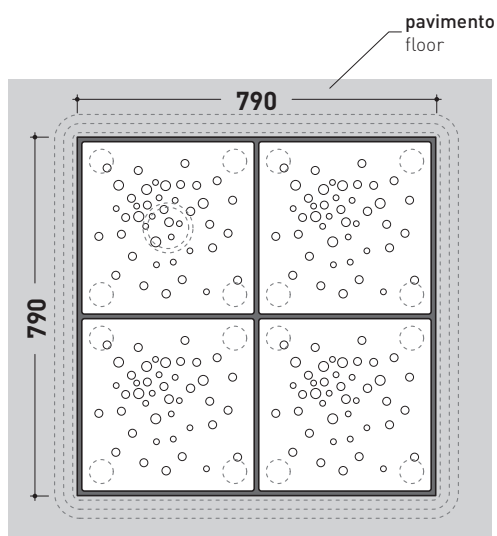

MODULAR SHOWER TRAY 79 X 79 CM

composed by:

1 container . **AB4M**

4 shower bricks . **ABM**

CERAMIC: glossy finish

white

design **MASSIMILIATO ABATI**

2010

AB4M + n. 4 ABM

Modular shower tray 79 x 79 cm

(composed by: container + n.4 shower bricks)

Complements: **BAMB00 composable shower box**

Line taps shower: ONE - NOKÉ - SI - FOLD

Line accessories: TWO - HOOP - NOKÉ - FOLD

vista zenitale / zenital view

art. **AB4M**

vista zenitale / zenital view

4pcs art. **ABM**

vista zenitale / zenital view

art. **AB4M + 4pcs art. ABM**

sezione longitudinale / section

sizes in mm

vista zenitale / zenital view

vista frontale / frontal view

sezione longitudinale / section

sizes in mm

Please consider a 2% tolerance on indicated measurements

CERAMIC: glossy finish

white