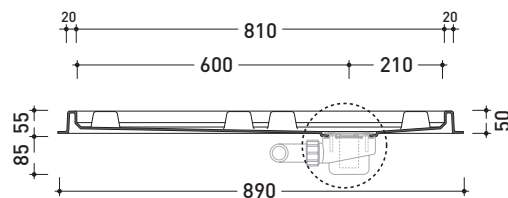

may 2019

design **MASSIMILIATO ABATI**

2010

AB4M

ABS container suitable for four brick (art. ABM)
(\varnothing 90 mm GEBERIT drainage system art. PLGE included)

Complements: **Albero shower brick (ABM)**

Package dim. **91 x 91 x 5 cm** | Weight **8 kg** | Pz. Pallet n° -

vista zenitale / zenital view

Piletta sifonata / Drainage
Portata / Flow rate: 0,50 l/sec (EN 274 > 0,4 l/sec)

dettaglio piletta / drain detail

vista frontale / frontal view

sezione longitudinale / section

design **MASSIMILIATO ABATI**

2010

ABM

Ceramic shower brick

Complements: **ABS containers** (AB4M - AB6M - AB9M - AB4A - AB6AS - AB6AD - AB9A)

Package dim. **39 x 4,3 x 40 cm** | Weight **6 kg** | Pz. Pallet n°

vista zenitale / zenital view

vista frontale / frontal view

sezione longitudinale / section

sizes in mm

Please consider a 2% tolerance on indicated measurements

CERAMIC: glossy finish

white