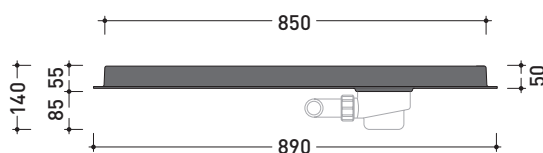

vista zenitale / zenital view

art. **AB4M**

vista zenitale / zenital view

4pcs art. **ABM**

vista zenitale / zenital view

art. **AB4M + 4pcs art. ABM**

sezione longitudinale / section

sizes in mm

may 2019

design **MASSIMILIATO ABATI**

2010

AB4M

ABS container suitable for four brick (art. ABM)
(\varnothing 90 mm GEBERIT drainage system art. PLGE included)

Complements: **Albero shower brick (ABM)**

Package dim. **91 x 91 x 5 cm** | Weight **8 kg** | Pz. Pallet n° -

vista zenitale / zenital view

Piletta sifonata / Drainage
Portata / Flow rate: 0,50 l/sec (EN 274 > 0,4 l/sec)

dettaglio piletta / drain detail

vista frontale / frontal view

sezione longitudinale / section

vista zenitale / zenital view

vista frontale / frontal view

sezione longitudinale / section

sizes in mm

Please consider a 2% tolerance on indicated measurements

CERAMIC: glossy finish

white