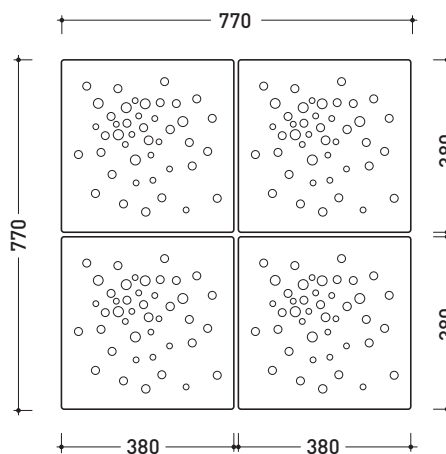

MODULAR SHOWER TRAY 79 X 79 CM

composed by:

1 container . **AB4M**

4 shower bricks . **ABM**

CERAMIC: glossy finish

white

design **MASSIMILIATO ABATI**

2010

AB4M + n. 4 ABM

Modular shower tray 79 x 79 cm

(composed by: container + n.4 shower bricks)

Complements: **BAMB00 composable shower box**

Line taps shower: ONE - NOKÉ - SI - FOLD

Line accessories: TWO - HOOP - NOKÉ - FOLD

vista zenitale / zenital view

art. **AB4M**

vista zenitale / zenital view

4pcs art. **ABM**

vista zenitale / zenital view

art. **AB4M + 4pcs art. ABM**

sezione longitudinale / section

sizes in mm

vista zenitale / zenital view

vista frontale / frontal view

sezione longitudinale / section

sizes in mm

Please consider a 2% tolerance on indicated measurements

CERAMIC: glossy finish

white