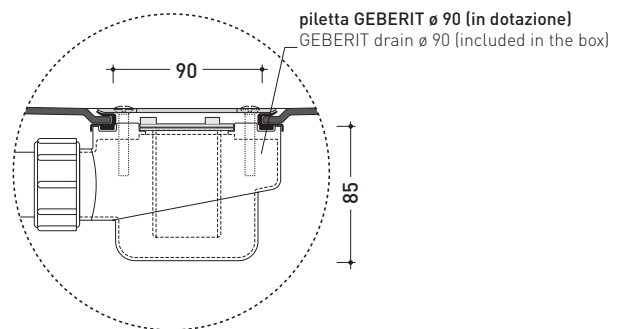

may 2019

design **MASSIMILIATO ABATI**

2010

AB4M

ABS container suitable for four brick (art. ABM)
(\varnothing 90 mm GEBERIT drainage system art. PLGE included)

Complements: **Albero shower brick (ABM)**

Package dim. **91 x 91 x 5 cm** | Weight **8 kg** | Pz. Pallet n° -

vista zenitale / zenital view

Piletta sifonata / Drainage
Portata / Flow rate: 0,50 l/sec (EN 274 > 0,4 l/sec)

dettaglio piletta / drain detail

vista frontale / frontal view

sezione longitudinale / section

design **MASSIMILIATO ABATI**

2010

ABM

Ceramic shower brick

Complements: **ABS containers** (AB4M - AB6M - AB9M - AB4A - AB6AS - AB6AD - AB9A)

Package dim. **39 x 4,3 x 40 cm** | Weight **6 kg** | Pz. Pallet n°

vista zenitale / zenital view

vista frontale / frontal view

sezione longitudinale / section

sizes in mm

Please consider a 2% tolerance on indicated measurements

CERAMIC: glossy finish

white