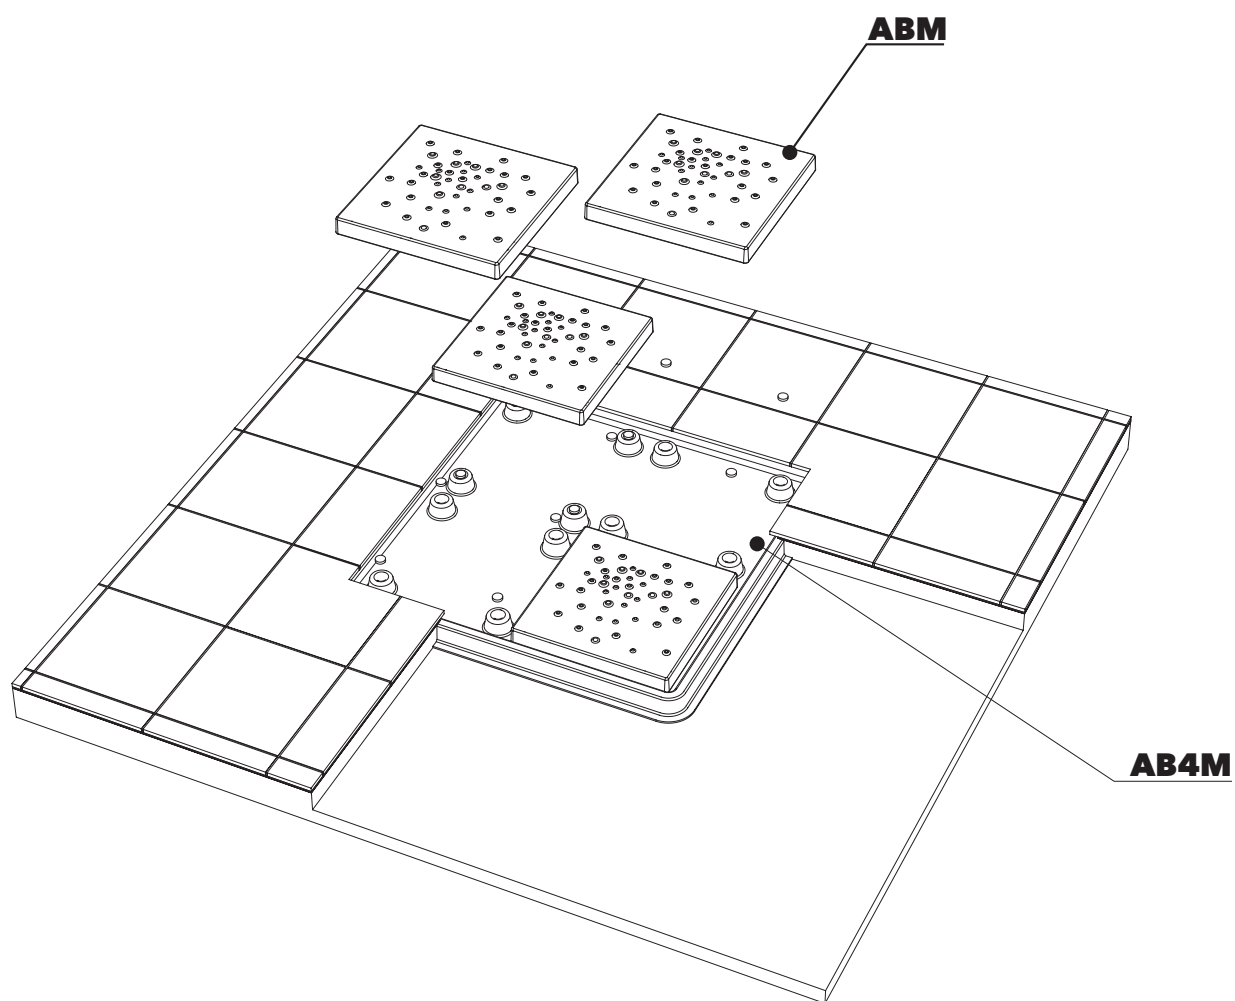

MODULAR SHOWER TRAY 79 X 79 CM

composed by:

1 container . **AB4M**

4 shower bricks . **ABM**

CERAMIC: glossy finish

white

design **MASSIMILIATO ABATI**

2010

AB4M + n. 4 ABM

Modular shower tray 79 x 79 cm

(composed by: container + n.4 shower bricks)

Complements: **BAMB00 composable shower box**

Line taps shower: ONE - NOKÉ - SI - FOLD

Line accessories: TWO - HOOP - NOKÉ - FOLD

vista zenitale / zenital view

art. **AB4M**

vista zenitale / zenital view

4pcs art. **ABM**

vista zenitale / zenital view

art. **AB4M + 4pcs art. ABM**

sezione longitudinale / section

sizes in mm