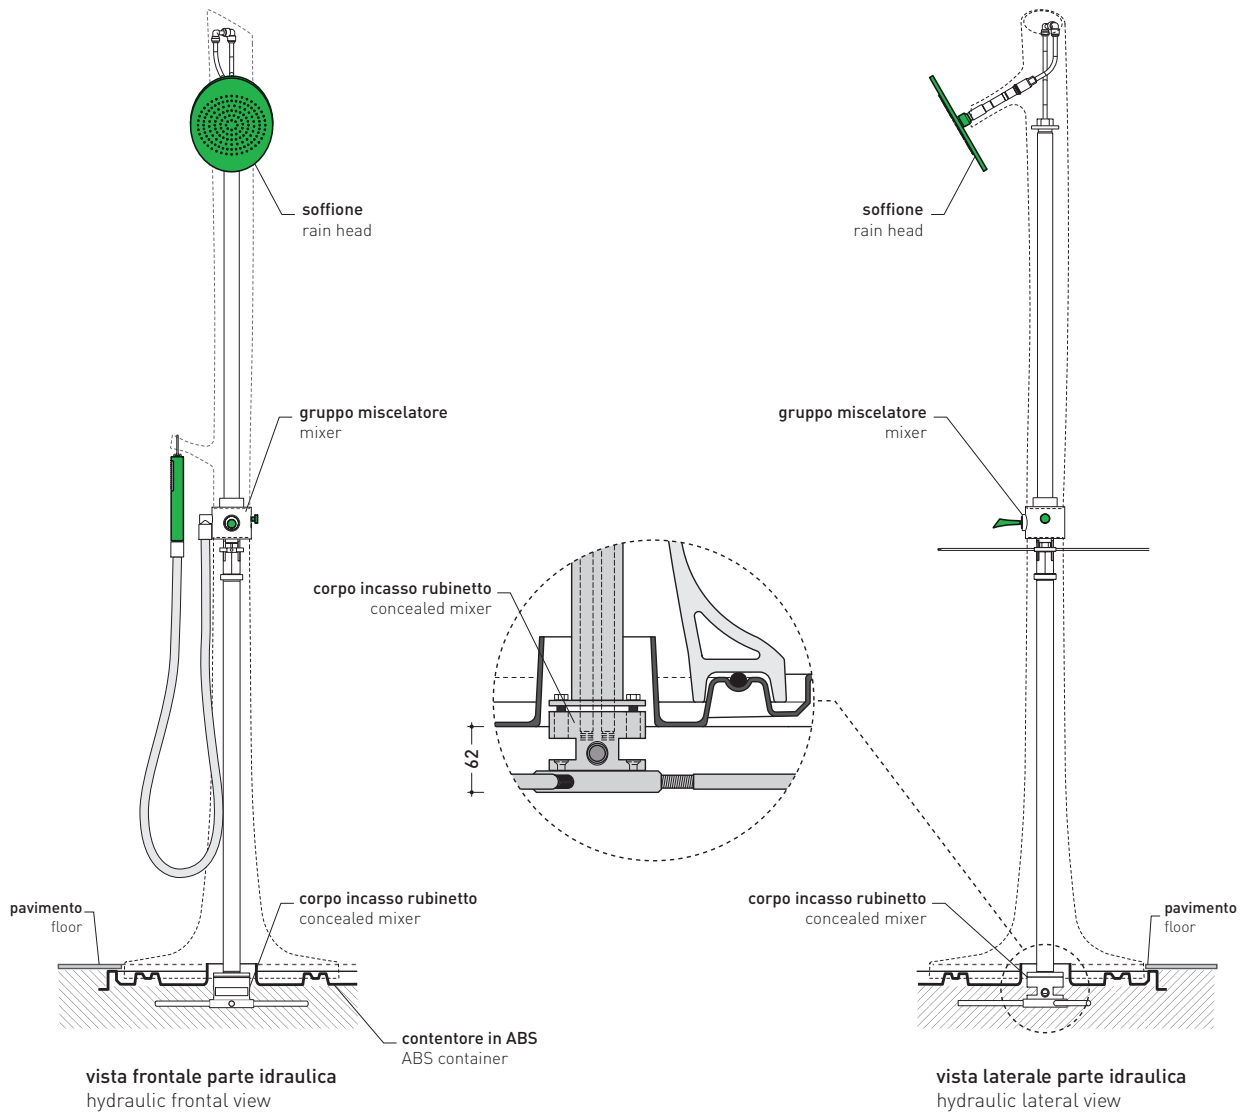

design MASSIMILIATO ABATI

2010

AB238

Ceramic shower system with taps integrated
WHITE/GREEN finishes

AB238/C

Ceramic shower system with taps integrated
CHROME finishes

Complements: Container in ABS (AB4A - AB6AS - AB6AD - AB9A)

Package dim. 136 x 31 x 35 cm | Weight 50 kg | Pz. Pallet n°
49 x 49 x 120 cm

pag. 2/2

sizes in mm

Please consider a 2% tolerance on indicated measurements

CERAMIC: glossy finish

white