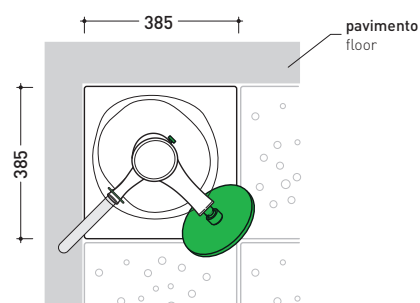

## AB238/C

Ceramic shower system with taps integrated  
CHROME finishes

Complements: Container in ABS (AB4A - AB6AS - AB6AD - AB9A)

Package dim. **136 x 31 x 35 cm** | Weight **50 kg** | Pz. Pallet n°

pag. 1/2

vista frontale parte in ceramica  
ceramic frontal view

vista zenitale / zenital view

sizes in mm

Please consider a 2% tolerance on indicated measurements

**CERAMIC:** glossy finish

white

design MASSIMILIATO ABATI

## AB238/C

Ceramic shower system with taps integrated  
CHROME finishes

Complements: Container in ABS (AB4A - AB6AS - AB6AD - AB9A)

Package dim. 136 x 31 x 35 cm | Weight 50 kg | Pz. Pallet n°  
49 x 49 x 120 cm