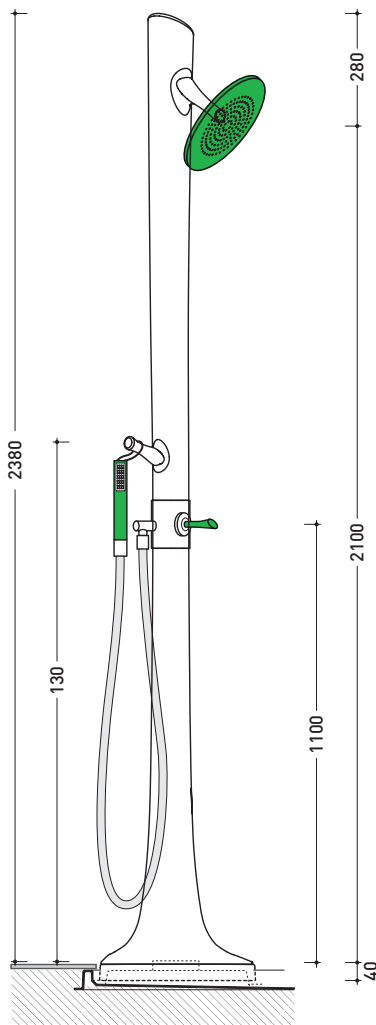

## AB238/C

Ceramic shower system with taps integrated  
CHROME finishes

Complements: Container in ABS (AB4A - AB6AS - AB6AD - AB9A)

Package dim. **136 x 31 x 35 cm** | Weight **50 kg** | Pz. Pallet n°

pag. 1/2

vista frontale parte in ceramica  
ceramic frontal view

vista zenitale / zenital view

sizes in mm

Please consider a 2% tolerance on indicated measurements

**CERAMIC:** glossy finish

white

design MASSIMILIATO ABATI

## AB238/C

Ceramic shower system with taps integrated  
CHROME finishes

Complements: Container in ABS (AB4A - AB6AS - AB6AD - AB9A)

Package dim. 136 x 31 x 35 cm | Weight 50 kg | Pz. Pallet n°  
49 x 49 x 120 cm

pag. 2/2

sizes in mm

Please consider a 2% tolerance on indicated measurements

CERAMIC: glossy finish

white