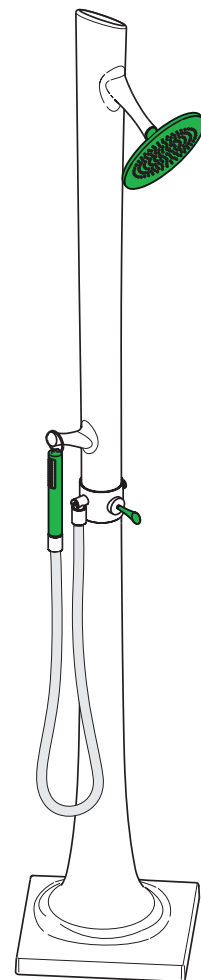

## AB238

Ceramic shower system with taps integrated  
WHITE/GREEN finishes

## AB238/C

Ceramic shower system with taps integrated  
CHROME finishes

Complements: Container in ABS (AB4A - AB6AS - AB6AD - AB9A)

Package dim. **136 x 31 x 35 cm** | Weight **50 kg** | Pz. Pallet n°

pag. 1/2

vista frontale parte in ceramica  
ceramic frontal view

vista zenitale / zenital view

sizes in mm

Please consider a 2% tolerance on indicated measurements

**CERAMIC:** glossy finish

white

design MASSIMILIATO ABATI