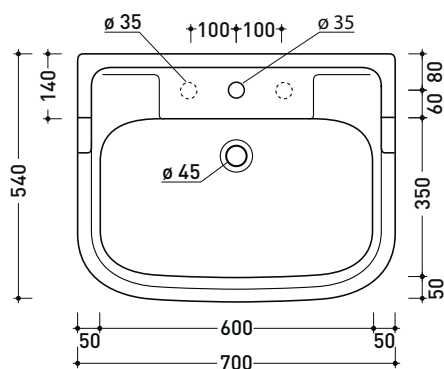

6006 Efi 70

Wall hung single-hole basin 70 cm

• with overflow • arranged for three holes tap

Complements: **Line taps basin:** EVERGREEN
Line accessories: EVERGREEN

Technical accessories: **Chrome siphon (SIFL/CR) - Telescopic chrome siphon (SIFL066)**
Stop & Go drain (PLSG)
CERAMIC Stop & Go drain (PLCE)
Two piece set chrome tap filters (RF026)
Wall fixing kit (9002)

Package dim.

Weight **23 kg**

Pz. Pallet n° **20**

CE UNI EN 14688 - CL20 Dop-No14688

vista zenitale / zenital view

vista frontale / frontal view

sezione longitudinale / section

sizes in mm

Please consider a 2% tolerance on indicated measurements