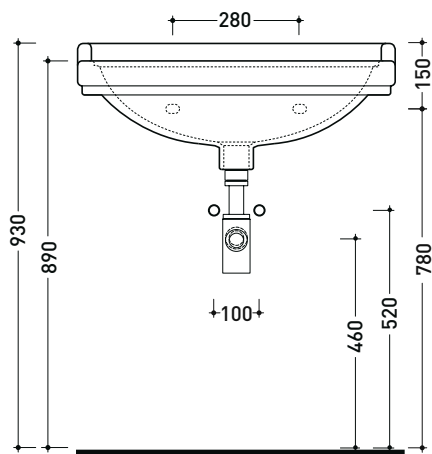

6006 Efi 70

Wall hung single-hole basin 70 cm

• with overflow • arranged for three holes tap

Complements: **Line taps basin:** EVERGREEN
Line accessories: EVERGREEN

Technical accessories: **Chrome siphon (SIFL/CR) - Telescopic chrome siphon (SIFL066)**
Stop & Go drain (PLSG)
CERAMIC Stop & Go drain (PLCE)
Two piece set chrome tap filters (RF026)
Wall fixing kit (9002)

Package dim.

Weight **23 kg**

Pz. Pallet n° **20**

CE UNI EN 14688 - CL20 Dop-No14688

vista zenitale / zenital view

vista frontale / frontal view

sezione longitudinale / section

sizes in mm

Please consider a 2% tolerance on indicated measurements