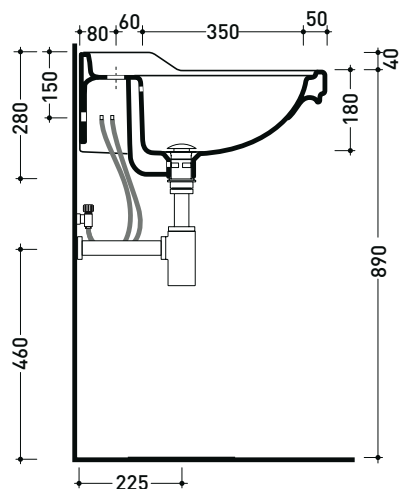

6006 Efi 70

Wall hung single-hole basin 70 cm

• with overflow • arranged for three holes tap

Complements: **Line taps basin:** EVERGREEN
Line accessories: EVERGREEN

Technical accessories: **Chrome siphon (SIFL/CR) - Telescopic chrome siphon (SIFL066)**
Stop & Go drain (PLSG)
CERAMIC Stop & Go drain (PLCE)
Two piece set chrome tap filters (RF026)
Wall fixing kit (9002)

Package dim.

Weight **23 kg**

Pz. Pallet n° **20**

CE UNI EN 14688 - CL20 Dop-No14688

vista zenitale / zenital view

vista frontale / frontal view

sezione longitudinale / section

sizes in mm

Please consider a 2% tolerance on indicated measurements