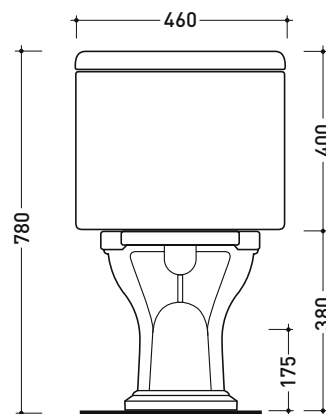

Technical accessories: Floor fixing kit (9001)  
 Dual flushing discharge system - Chrome/gold/Bronze (9101)

Package dim. wc Weight 21,5 kg Pz. Pallet n° 18

Package dim. cistern Weight 10,5 kg Pz. Pallet n° 20

CE UNI EN 997

Dop-No997

vista zenitale / zenital view

sezione longitudinale / section

vista retro / back view

sizes in mm

Please consider a 2% tolerance on indicated measurements