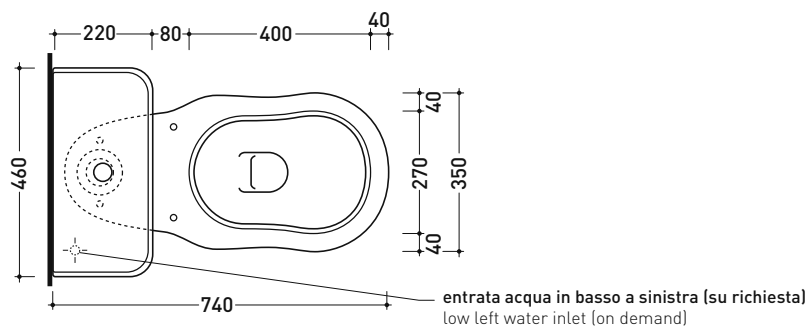

## 6001 + 6003

Monoblock wc with floor (S) trap + cistern to suit monoblock wc

Complements: Seat&cover with chrom or gold hinges (23/C - 23/O)  
 Soft-close seat&cover with chrom or gold hinges (23/CR - 23/OR)  
 Solid wood seat&cover with chrom or gold hinges (23N/C - 23N/O)  
 Solid wood soft-close seat&cover with chrom or gold hinges (23N/CR - 23N/OR)  
 Line accessories: EVERGREEN

Technical accessories: Floor fixing kit (9001)  
 Dual flushing discharge system - Chrome/gold/Bronze (9101)

Package dim. wc Weight 21,5 kg Pz. Pallet n° 18

Package dim. cistern Weight 10,5 kg Pz. Pallet n° 20

CE UNI EN 997

Dop-No997

vista zenitale / zenital view

sezione longitudinale / section

vista retro / back view

sizes in mm

Please consider a 2% tolerance on indicated measurements