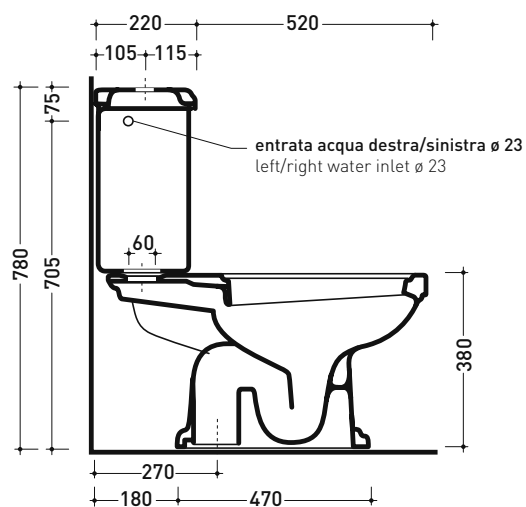

## 6001 + 6003

Monoblock wc with floor (S) trap + cistern to suit monoblock wc

Complements: Seat&cover with chrom or gold hinges (23/C - 23/O)  
 Soft-close seat&cover with chrom or gold hinges (23/CR - 23/OR)  
 Solid wood seat&cover with chrom or gold hinges (23N/C - 23N/O)  
 Solid wood soft-close seat&cover with chrom or gold hinges (23N/CR - 23N/OR)  
 Line accessories: EVERGREEN

Technical accessories: Floor fixing kit (9001)  
 Dual flushing discharge system - Chrome/gold/Bronze (9101)

Package dim. wc Weight 21,5 kg Pz. Pallet n° 18

Package dim. cistern Weight 10,5 kg Pz. Pallet n° 20

CE UNI EN 997

Dop-No997

vista zenitale / zenital view

sezione longitudinale / section

vista retro / back view

sizes in mm

Please consider a 2% tolerance on indicated measurements