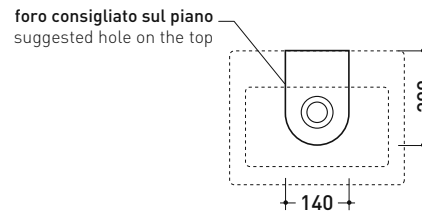

5088 Acquababy

Countertop - wall hung basin 38,5 cm

• with overflow • arranged for three holes tap

Complements: **Line taps basin:** ONE - NOKÉ - SI - FOLD - X1 - STIL
Line accessories: TWO - HOOP - FOLD

Technical accessories: **Chrome siphon (SIFL/CR) - Telescopic chrome siphon (SIFL066)**
Stop & Go drain (PLSG)
CERAMIC Stop & Go drain (PLCE)
Two piece set chrome tap filters (RF026)
Fixing kit for wall (9002)

Package dim. 45 x 20,5 x 36 cm | Weight 10,5 kg | Pz. Pallet n° 30

CE UNI EN 14688 - CL20 Dop-No14688

vista zenitale / zenital view

vista zenitale / zenital view

vista frontale / frontal view

sezione longitudinale / section