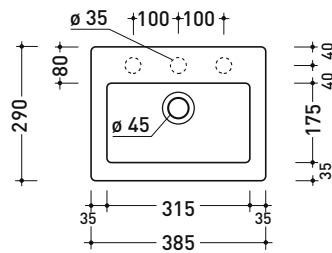

5088 Acquababy

Countertop - wall hung basin 38,5 cm

• with overflow • arranged for three holes tap

Complements: **Line taps basin:** ONE - NOKÉ - SI - FOLD - X1 - STIL
Line accessories: TWO - HOOP - FOLD

Package dim. 45 x 20,5 x 36 cm | Weight 10,5 kg | Pz. Pallet n° 30

CE UNI EN 14688 - CL20 Dop-No14688

vista zenitale / zenital view

vista zenitale / zenital view

vista frontale / frontal view

sezione longitudinale / section