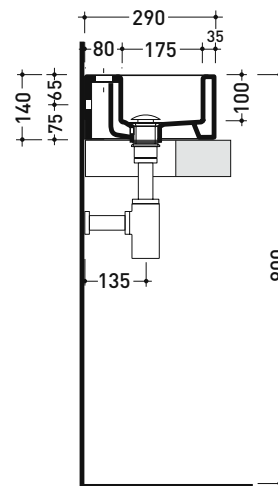

5088 Acquababy

Countertop - wall hung basin 38,5 cm

• with overflow • arranged for three holes tap

Complements: **Line taps basin:** ONE - NOKÉ - SI - FOLD - X1 - STIL
Line accessories: TWO - HOOP - FOLD

Package dim. 45 x 20,5 x 36 cm | Weight 10,5 kg | Pz. Pallet n° 30

CE UNI EN 14688 - CL20 Dop-No14688

vista zenitale / zenital view

vista zenitale / zenital view

vista frontale / frontal view

sezione longitudinale / section