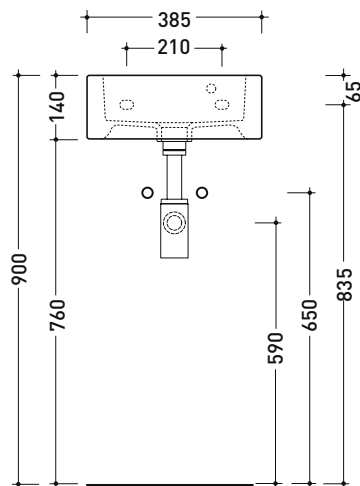

5088 Acquababy

Countertop - wall hung basin 38,5 cm

• with overflow • arranged for three holes tap

Complements: **Line taps basin:** ONE - NOKÉ - SI - FOLD - X1 - STIL
Line accessories: TWO - HOOP - FOLD

Package dim. 45 x 20,5 x 36 cm | Weight 10,5 kg | Pz. Pallet n° 30

CE UNI EN 14688 - CL20 Dop-No14688

vista zenitale / zenital view

vista zenitale / zenital view

vista frontale / frontal view

sezione longitudinale / section