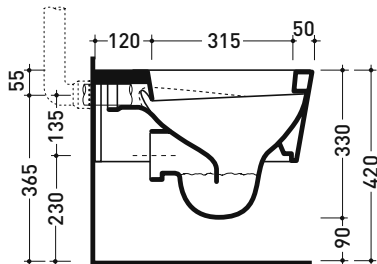

5064 Mini Link

Wall hung wc

Complements: Wood/polyester seat&cover (5051CW01)
 Soft-closing thermosetting wrapping seat&cover (LKCW07 - 5051CW03)
 SLIM soft-closing thermosetting seat&cover (LKCW09)
 Line accessories: TWO - HOOP - FOLD

Technical accessories: Universal fixing bracket for wall hung wc/bidet (41/P)

Package dim. 58 x 36,5 x 36 cm | Weight 21 kg | Pz. Pallet n° 15

UNI EN 997

Dop-No997

FLAMINIA does not recommend combining this toilet model with rapid-flow/flushometer systems or traditional high tanks

vista zenitale / zenital view

vista laterale / lateral view

sezione longitudinale / section

vista retro / back view