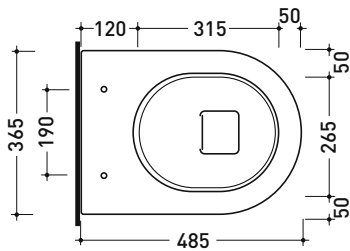

Technical accessories: Universal fixing bracket for wall hung wc/bidet (41/P)

Package dim. 58 x 36,5 x 36 cm | Weight 21 kg | Pz. Pallet n° 15

UNI EN 997

Dop-No997

FLAMINIA does not recommend combining this toilet model with rapid-flow/flushometer systems or traditional high tanks

vista zenitale / zenital view

vista laterale / lateral view

sezione longitudinale / section

vista retro / back view