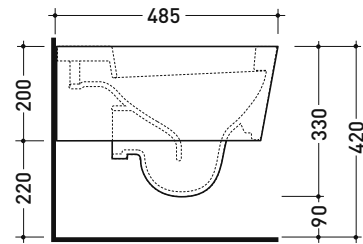

Technical accessories: Universal fixing bracket for wall hung wc/bidet (41/P)

Package dim. 58 x 36,5 x 36 cm | Weight 21 kg | Pz. Pallet n° 15

UNI EN 997

Dop-No997

FLAMINIA does not recommend combining this toilet model with rapid-flow/flushometer systems or traditional high tanks

vista zenitale / zenital view

vista laterale / lateral view

sezione longitudinale / section

vista retro / back view