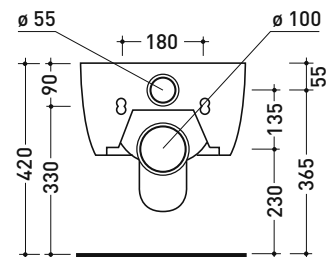

Technical accessories: Universal fixing bracket for wall hung wc/bidet (41/P)

Package dim. 58 x 36,5 x 36 cm | Weight 21 kg | Pz. Pallet n° 15

UNI EN 997

Dop-No997

FLAMINIA does not recommend combining this toilet model with rapid-flow/flushometer systems or traditional high tanks

vista zenitale / zenital view

vista laterale / lateral view

sezione longitudinale / section

vista retro / back view