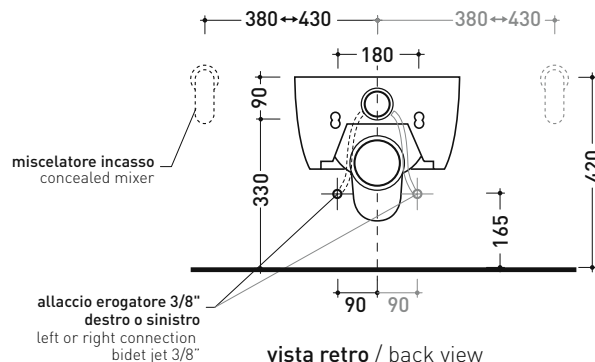

5064E Mini Link

Wall hung wc with chrome bidet jet (bidet jet art. ERWCB included)

Complements: Wood/polyester seat&cover (5051CW01)
 Soft-closing thermosetting wrapping seat&cover (LKCW07 - 5051CW03)
 SLIM soft-closing thermosetting seat&cover (LKCW09)
 Line accessories: TWO - HOOP - NOKÉ - FOLD

Technical accessories: Universal fixing bracket for wall hung wc/bidet (41/P)

Package dim. 58 x 36,5 x 36 cm | Weight 21 kg | Pz. Pallet n° 15

UNI EN 997

Dop-No997

FLAMINIA does not recommend combining this toilet model with rapid-flow/flushometer systems or traditional high tanks

vista zenitale / zenital view

dettaglio erogatore / bidet jet detail

sezione longitudinale / section

vista retro / back view

sizes in mm

Please consider a 2% tolerance on indicated measurements