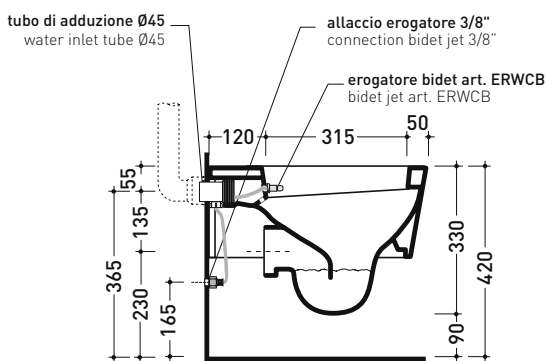

## 5064E Mini Link

Wall hung wc with chrome bidet jet (bidet jet art. ERWCB included)

Complements: Wood/polyester seat&cover (5051CW01)  
Soft-closing thermosetting wrapping seat&cover (LKCW07 - 5051CW03)  
SLIM soft-closing thermosetting seat&cover (LKCW09)  
Line accessories: TWO - HOOP - NOKÉ - FOLD

Technical accessories: Universal fixing bracket for wall hung wc/bidet (41/P)

Package dim. 58 x 36,5 x 36 cm | Weight 21 kg | Pz. Pallet n° 15

UNI EN 997

Dop-No997

FLAMINIA does not recommend combining this toilet model with rapid-flow/flushometer systems or traditional high tanks

vista zenitale / zenital view

dettaglio erogatore / bidet jet detail

sezione longitudinale / section

vista retro / back view

sizes in mm

Please consider a 2% tolerance on indicated measurements