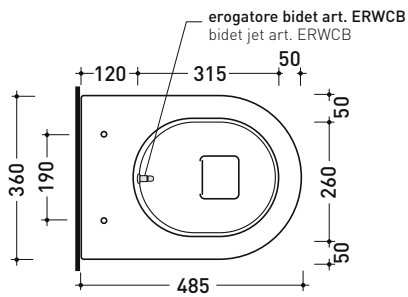

5064E Mini Link

Wall hung wc with chrome bidet jet (bidet jet art. ERWCB included)

Complements: Wood/polyester seat&cover (5051CW01)
 Soft-closing thermosetting wrapping seat&cover (LKCW07 - 5051CW03)
 SLIM soft-closing thermosetting seat&cover (LKCW09)
 Line accessories: TWO - HOOP - NOKÉ - FOLD

Technical accessories: Universal fixing bracket for wall hung wc/bidet (41/P)

Package dim. 58 x 36,5 x 36 cm | Weight 21 kg | Pz. Pallet n° 15

UNI EN 997

Dop-No997

FLAMINIA does not recommend combining this toilet model with rapid-flow/flushometer systems or traditional high tanks

vista zenitale / zenital view

dettaglio erogatore / bidet jet detail

sezione longitudinale / section

vista retro / back view

sizes in mm

Please consider a 2% tolerance on indicated measurements