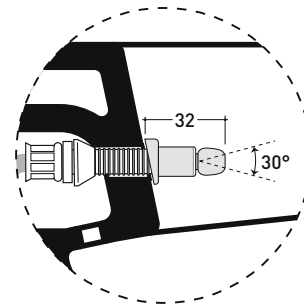

5064E Mini Link

Wall hung wc with chrome bidet jet (bidet jet art. ERWCB included)

Complements: Wood/polyester seat&cover (5051CW01)
 Soft-closing thermosetting wrapping seat&cover (LKCW07 - 5051CW03)
 SLIM soft-closing thermosetting seat&cover (LKCW09)
 Line accessories: TWO - HOOP - NOKÉ - FOLD

Technical accessories: Universal fixing bracket for wall hung wc/bidet (41/P)

Package dim. 58 x 36,5 x 36 cm | Weight 21 kg | Pz. Pallet n° 15

UNI EN 997

Dop-No997

FLAMINIA does not recommend combining this toilet model with rapid-flow/flushometer systems or traditional high tanks

vista zenitale / zenital view

dettaglio erogatore / bidet jet detail

sezione longitudinale / section

vista retro / back view

sizes in mm

Please consider a 2% tolerance on indicated measurements