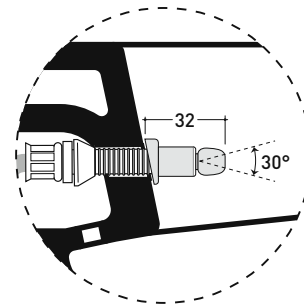

## 5064E Mini Link

Wall hung wc with chrome bidet jet (bidet jet art. ERWCB included)

Complements: Wood/polyester seat&cover (5051CW01)  
Soft-closing thermosetting wrapping seat&cover (LKCW07 - 5051CW03)  
SLIM soft-closing thermosetting seat&cover (LKCW09)  
Line accessories: TWO - HOOP - NOKÉ - FOLD

Technical accessories: Universal fixing bracket for wall hung wc/bidet (41/P)

Package dim. 58 x 36,5 x 36 cm | Weight 21 kg | Pz. Pallet n° 15

UNI EN 997

Dop-No997

FLAMINIA does not recommend combining this toilet model with rapid-flow/flushometer systems or traditional high tanks

vista zenitale / zenital view

dettaglio erogatore / bidet jet detail

sezione longitudinale / section

vista retro / back view

sizes in mm

Please consider a 2% tolerance on indicated measurements