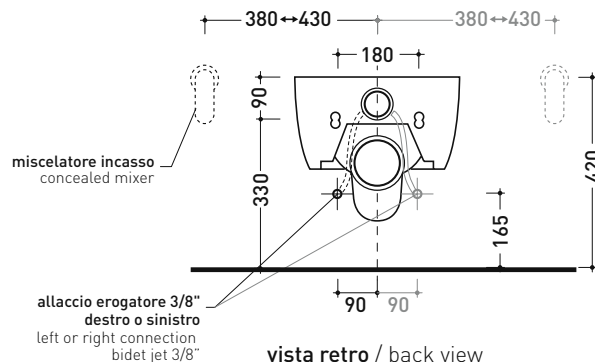

## 5064E Mini Link

Wall hung wc with chrome bidet jet (bidet jet art. ERWCB included)

Complements: Wood/polyester seat&cover (5051CW01)  
Soft-closing thermosetting wrapping seat&cover (LKCW07 - 5051CW03)  
SLIM soft-closing thermosetting seat&cover (LKCW09)  
Line accessories: TWO - HOOP - NOKÉ - FOLD

Technical accessories: Universal fixing bracket for wall hung wc/bidet (41/P)

Package dim. 58 x 36,5 x 36 cm | Weight 21 kg | Pz. Pallet n° 15

UNI EN 997

Dop-No997

FLAMINIA does not recommend combining this toilet model with rapid-flow/flushometer systems or traditional high tanks

vista zenitale / zenital view

dettaglio erogatore / bidet jet detail

sezione longitudinale / section

vista retro / back view

sizes in mm

Please consider a 2% tolerance on indicated measurements