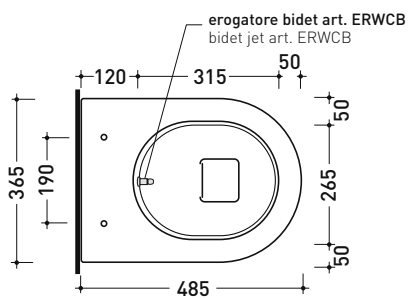

## 5064E Mini Link

Wall hung wc with chrome bidet jet (bidet jet art. ERWCB included)

Complements: Wood/polyester seat&cover (5051CW01)  
Soft-closing thermosetting wrapping seat&cover (LKCW07 - 5051CW03)  
SLIM soft-closing thermosetting seat&cover (LKCW09)  
Line accessories: TWO - HOOP - NOKÉ - FOLD

Technical accessories: Universal fixing bracket for wall hung wc/bidet (41/P)

Package dim. 58 x 36,5 x 36 cm | Weight 21 kg | Pz. Pallet n° 15

UNI EN 997

Dop-No997

FLAMINIA does not recommend combining this toilet model with rapid-flow/flushometer systems or traditional high tanks

vista zenitale / zenital view

dettaglio erogatore / bidet jet detail

sezione longitudinale / section

vista retro / back view

sizes in mm

Please consider a 2% tolerance on indicated measurements