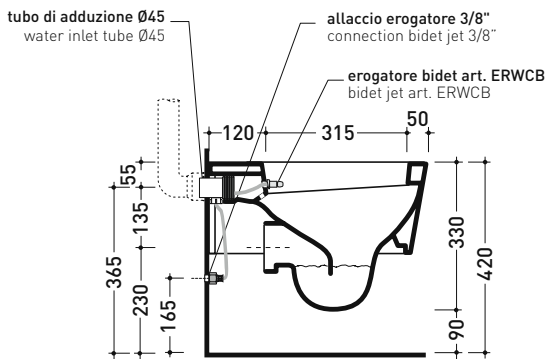

5064E Mini Link

Wall hung wc with chrome bidet jet (bidet jet art. ERWCB included)

Complements: Wood/polyester seat&cover (5051CW01)
 Soft-closing thermosetting wrapping seat&cover (LKCW07 - 5051CW03)
 SLIM soft-closing thermosetting seat&cover (LKCW09)
 Line accessories: TWO - HOOP - NOKÉ - FOLD

Technical accessories: Universal fixing bracket for wall hung wc/bidet (41/P)

Package dim. 58 x 36,5 x 36 cm | Weight 21 kg | Pz. Pallet n° 15

UNI EN 997

Dop-No997

FLAMINIA does not recommend combining this toilet model with rapid-flow/flushometer systems or traditional high tanks

vista zenitale / zenital view

dettaglio erogatore / bidet jet detail

sezione longitudinale / section

vista retro / back view

sizes in mm

Please consider a 2% tolerance on indicated measurements