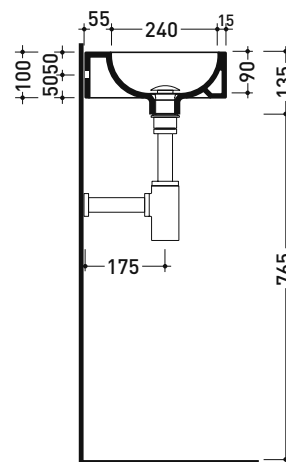

## 5059 Mini Twin 30

Wall-hung basin cm 27

• without overflow • arranged for single-hole

Complements: Line accessories: TWO - HOOP - FOLD

Technical accessories: Chrome siphon (SIFL/CR) - Telescopic chrome siphon (SIFL066)  
 Stop & Go drain (PLSG)  
 Ceramic Stop&Go drain (PLCE)  
 Chrome waste with automatic integrated overflow (PLTPCR)  
 Waste with automatic integrated overflow and ceramic cover (PLTPCE)  
 Fixing kit for wall (9002)

Package dim. 25 x 15 x 33,5 cm | Weight 5,5 kg | Pz. Pallet n° 54

UNI EN 14688 - CL00 Dop-No14688

vista zenitale / zenital view

vista frontale / frontal view

sezione longitudinale / section

sizes in mm

Please consider a 2% tolerance on indicated measurements