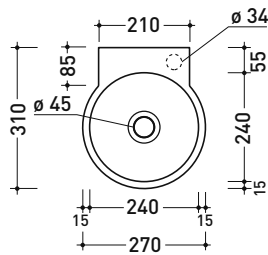

## 5059 Mini Twin 30

Wall-hung basin cm 27

• without overflow • arranged for single-hole

Complements: Line accessories: TWO - HOOP - FOLD

Technical accessories: Chrome siphon (SIFL/CR) - Telescopic chrome siphon (SIFL066)  
 Stop & Go drain (PLSG)  
 Ceramic Stop&Go drain (PLCE)  
 Chrome waste with automatic integrated overflow (PLTPCR)  
 Waste with automatic integrated overflow and ceramic cover (PLTPCE)  
 Fixing kit for wall (9002)

Package dim. 25 x 15 x 33,5 cm | Weight 5,5 kg | Pz. Pallet n° 54

UNI EN 14688 - CL00 Dop-No14688

vista zenitale / zenital view

vista frontale / frontal view

sezione longitudinale / section

sizes in mm

Please consider a 2% tolerance on indicated measurements