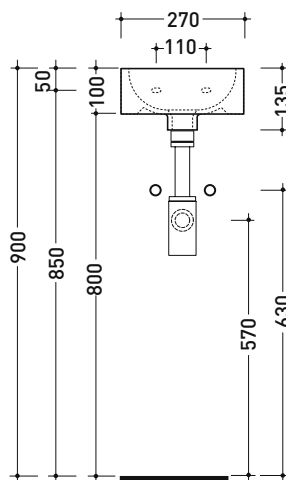

## 5059 Mini Twin 30

Wall-hung basin cm 27

• without overflow • arranged for single-hole

Complements: Line accessories: TWO - HOOP - FOLD

Technical accessories: Chrome siphon (SIFL/CR) - Telescopic chrome siphon (SIFL066)  
 Stop & Go drain (PLSG)  
 Ceramic Stop&Go drain (PLCE)  
 Chrome waste with automatic integrated overflow (PLTPCR)  
 Waste with automatic integrated overflow and ceramic cover (PLTPCE)  
 Fixing kit for wall (9002)

Package dim. 25 x 15 x 33,5 cm | Weight 5,5 kg | Pz. Pallet n° 54

UNI EN 14688 - CL00 Dop-No14688

vista zenitale / zenital view

vista frontale / frontal view

sezione longitudinale / section

sizes in mm

Please consider a 2% tolerance on indicated measurements