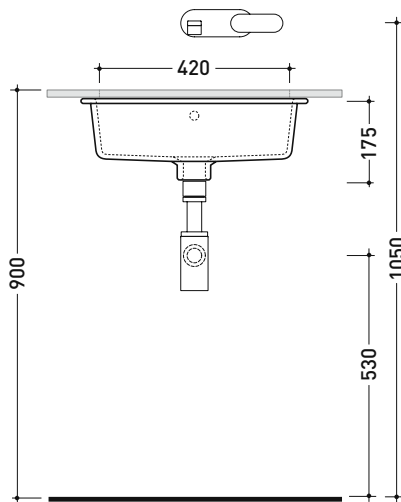

## 5057 Twin Set 42

Under-counter basin 42 cm

• WITH OVERFLOW • WITHOUT TAP LEDGE

Complements: **Line taps basin:** ONE - NOKÈ - FOLD - X1  
**Line accessories:** TWO - HOOP - NOKÈ - FOLD

Technical accessories: **Chrome siphon (SIFL/CR) - Telescopic chrome siphon (SIFL066)**  
**Stop & Go drain (PLSG)**  
**Ceramic Stop&Go drain (PLCE)**  
**Two piece set chrome tap filters (RF026)**

Package dim. 44 x 20 x 44 cm | Weight 10 kg | Pz. Pallet n° 24

CE UNI EN 14688 - CL20 Dop-No14688

vista zenitale / zenital view

foro consigliato sul piano ø 420  
 suggested hole on the top ø 420

vista frontale / frontal view

sezione longitudinale / section

sizes in mm

Please consider a 2% tolerance on indicated measurements

CERAMIC: glossy finish

matt finish