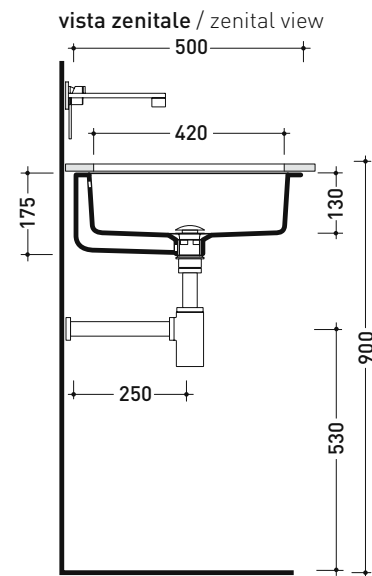

## 5057 Twin Set 42

Under-counter basin 42 cm

• WITH OVERFLOW • WITHOUT TAP LEDGE

Complements: **Line taps basin:** ONE - NOKÈ - FOLD - X1  
**Line accessories:** TWO - HOOP - NOKÈ - FOLD

Technical accessories: **Chrome siphon (SIFL/CR) - Telescopic chrome siphon (SIFL066)**  
**Stop & Go drain (PLSG)**  
**Ceramic Stop&Go drain (PLCE)**  
**Two piece set chrome tap filters (RF026)**

Package dim. 44 x 20 x 44 cm | Weight 10 kg | Pz. Pallet n° 24

CE UNI EN 14688 - CL20 Dop-No14688

vista zenitale / zenital view

foro consigliato sul piano ø 420  
 suggested hole on the top ø 420

vista frontale / frontal view

sezione longitudinale / section

sizes in mm

Please consider a 2% tolerance on indicated measurements

CERAMIC: glossy finish

matt finish