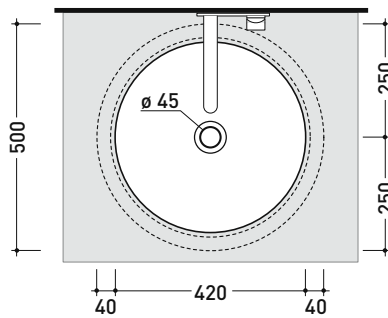

## 5057 Twin Set 42

Under-counter basin 42 cm

• WITH OVERFLOW • WITHOUT TAP LEDGE

Complements: **Line taps basin:** ONE - NOKÈ - FOLD - X1  
**Line accessories:** TWO - HOOP - NOKÈ - FOLD

Technical accessories: **Chrome siphon (SIFL/CR) - Telescopic chrome siphon (SIFL066)**  
**Stop & Go drain (PLSG)**  
**Ceramic Stop&Go drain (PLCE)**  
**Two piece set chrome tap filters (RF026)**

Package dim. 44 x 20 x 44 cm | Weight 10 kg | Pz. Pallet n° 24

CE UNI EN 14688 - CL20 Dop-No14688

vista zenitale / zenital view

foro consigliato sul piano ø 420  
 suggested hole on the top ø 420

vista frontale / frontal view

sezione longitudinale / section

sizes in mm

Please consider a 2% tolerance on indicated measurements

CERAMIC: glossy finish

matt finish