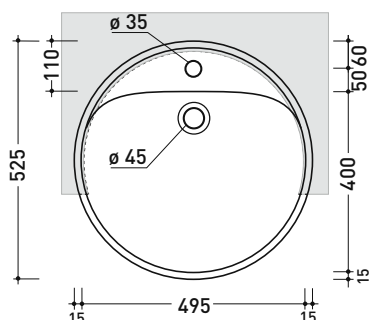

### Semi-inset single-hole basin 52 cm

• with overflow • without hole tap on demand

Complements: FORTY6 shelf (F65054)  
 Line taps basin: ONE - NOKÉ - FOLD - X1 - STIL  
 Line accessories: TWO - HOOP - FOLD

Technical accessories: Chrome siphon (SIFL/CR) - Telescopic chrome siphon (SIFL066)  
 Stop & Go drain (PLSG)  
 Ceramic Stop&Go drain (PLCE)  
 Two piece set chrome tap filters (RF026 - RF027)

Package dim. 55 x 22,5 x 55 cm | Weight 18,5 kg | Pz. Pallet n° 18

UNI EN 14688 - CL20 Dop-No14688

vista zenitale / zenital view

sezione longitudinale / section

vista laterale / lateral view

\* foro consigliato sul piano ø 485  
 suggested hole on the top ø 485

\* è obbligatorio utilizzare dima di taglio  
 is compulsory use cutting template