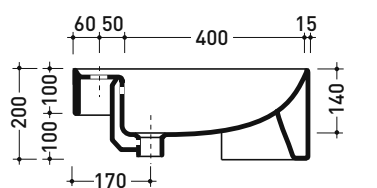

### Semi-inset single-hole basin 52 cm

• with overflow • without hole tap on demand

Complements: FORTY6 shelf (F65054)  
 Line taps basin: ONE - NOKÉ - FOLD - X1 - STIL  
 Line accessories: TWO - HOOP - FOLD

Technical accessories: Chrome siphon (SIFL/CR) - Telescopic chrome siphon (SIFL066)  
 Stop & Go drain (PLSG)  
 Ceramic Stop&Go drain (PLCE)  
 Two piece set chrome tap filters (RF026 - RF027)

Package dim. 55 x 22,5 x 55 cm | Weight 18,5 kg | Pz. Pallet n° 18

UNI EN 14688 - CL20 Dop-No14688

vista zenitale / zenital view

sezione longitudinale / section

vista laterale / lateral view

\* foro consigliato sul piano ø 485  
 suggested hole on the top ø 485

\* è obbligatorio utilizzare dima di taglio  
 is compulsory use cutting template