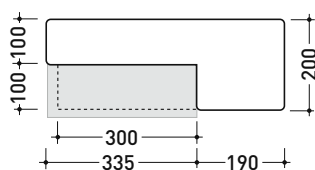

### Semi-inset single-hole basin 52 cm

• with overflow • without hole tap on demand

Complements: FORTY6 shelf (F65054)  
 Line taps basin: ONE - NOKÉ - FOLD - X1 - STIL  
 Line accessories: TWO - HOOP - FOLD

Technical accessories: Chrome siphon (SIFL/CR) - Telescopic chrome siphon (SIFL066)  
 Stop & Go drain (PLSG)  
 Ceramic Stop&Go drain (PLCE)  
 Two piece set chrome tap filters (RF026 - RF027)

Package dim. 55 x 22,5 x 55 cm | Weight 18,5 kg | Pz. Pallet n° 18

UNI EN 14688 - CL20 Dop-No14688

vista zenitale / zenital view

sezione longitudinale / section

vista laterale / lateral view

\* foro consigliato sul piano ø 485  
 suggested hole on the top ø 485

\* è obbligatorio utilizzare dima di taglio  
 is compulsory use cutting template