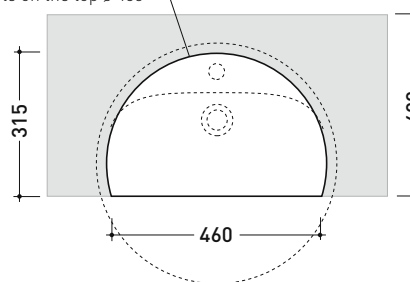

### Semi-inset single-hole basin 52 cm

• with overflow • without hole tap on demand

Complements: FORTY6 shelf (F65054)  
 Line taps basin: ONE - NOKÉ - FOLD - X1 - STIL  
 Line accessories: TWO - HOOP - FOLD

Technical accessories: Chrome siphon (SIFL/CR) - Telescopic chrome siphon (SIFL066)  
 Stop & Go drain (PLSG)  
 Ceramic Stop&Go drain (PLCE)  
 Two piece set chrome tap filters (RF026 - RF027)

Package dim. 55 x 22,5 x 55 cm | Weight 18,5 kg | Pz. Pallet n° 18

UNI EN 14688 - CL20 Dop-No14688

vista zenitale / zenital view

sezione longitudinale / section

vista laterale / lateral view

\* foro consigliato sul piano ø 485  
 suggested hole on the top ø 485

\* è obbligatorio utilizzare dima di taglio  
 is compulsory use cutting template

vista zenitale / zenital view

\* foro consigliato sul fronte  
 suggested frontal hole

vista frontale / frontal view