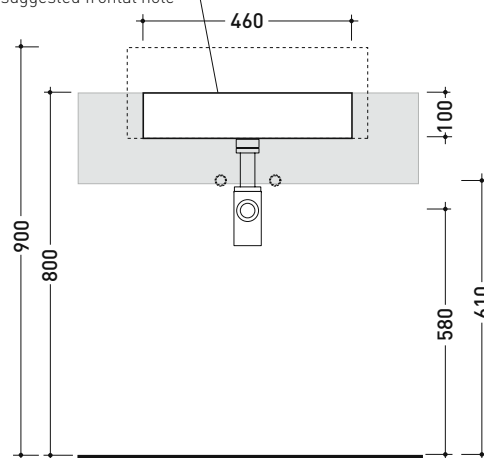

### Semi-inset single-hole basin 52 cm

• with overflow • without hole tap on demand

Complements: FORTY6 shelf (F65054)  
 Line taps basin: ONE - NOKÉ - FOLD - X1 - STIL  
 Line accessories: TWO - HOOP - FOLD

Technical accessories: Chrome siphon (SIFL/CR) - Telescopic chrome siphon (SIFL066)  
 Stop & Go drain (PLSG)  
 Ceramic Stop&Go drain (PLCE)  
 Two piece set chrome tap filters (RF026 - RF027)

Package dim. 55 x 22,5 x 55 cm | Weight 18,5 kg | Pz. Pallet n° 18

UNI EN 14688 - CL20 Dop-No14688

vista zenitale / zenital view

sezione longitudinale / section

vista laterale / lateral view

\* foro consigliato sul piano ø 485  
 suggested hole on the top ø 485

\* è obbligatorio utilizzare dima di taglio  
 is compulsory use cutting template

vista zenitale / zenital view

\* foro consigliato sul fronte  
 suggested frontal hole

vista frontale / frontal view