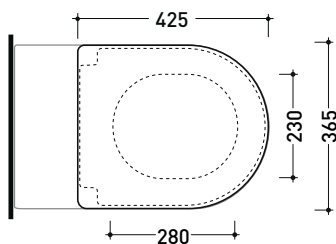

5051CW03

Soft-closing thermosetting wrapping seat & cover with **chrome quick-release hinges**

Complements: Link btw go**clean** wc (LK117G)
 Link btw wc **Plus go**clean**** (LK117RG - LK117RGE)
 Link wall hung wc (5051/WC)
 Link go**clean** wall hung wc (5051/WCG - 5051/WCGE)
 MiniLink wall hung wc (5064 - 5064E)
 MiniLink go**clean** wall hung wc (5064G)

Package dim. **cm** | Weight **3 kg** | Pz. Pallet n° -

art. LK117G - LK117GE
 LK117RG - LK117RGE

vista zenitale / zenital view

art. 5051/WC
 5051/WCG - 5051/WCGE

vista zenitale / zenital view

art. 5064
 5064G - 5064GE

vista zenitale / zenital view

vista laterale / lateral view

vista laterale / lateral view

vista laterale / lateral view