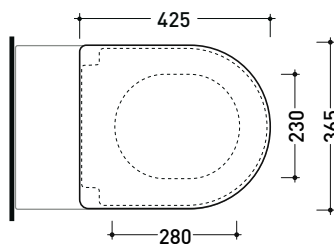

5051CW03

Soft-closing thermosetting wrapping seat & cover with **chrome quick-release hinges**

Complements: Link btw go**clean** wc (LK117G)
 Link btw wc **Plus go**clean**** (LK117RG - LK117RGE)
 Link wall hung wc (5051/WC)
 Link go**clean** wall hung wc (5051/WCG - 5051/WCGE)
 MiniLink wall hung wc (5064 - 5064E)
 MiniLink go**clean** wall hung wc (5064G)

Package dim. **cm** | Weight **3 kg** | Pz. Pallet n° -

art. LK117G - LK117GE
 LK117RG - LK117RGE

vista zenitale / zenital view

art. 5051/WC
 5051/WCG - 5051/WCGE

vista zenitale / zenital view

art. 5064
 5064G - 5064GE

vista zenitale / zenital view

vista laterale / lateral view

vista laterale / lateral view

vista laterale / lateral view