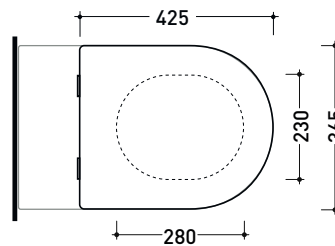

## 5051CW01

Polyester seat & cover

Complements: Link btw **goclean** wc (LK117G)  
 Link btw wc **Plus goclean** (LK117RG - LK117RGE)  
 Link wall hung wc (5051/WC)  
 Link **goclean** wall hung wc (5051/WCG - 5051/WCGE)  
 MiniLink wall hung wc (5064 - 5064E)  
 MiniLink **goclean** wall hung wc (5064G)

Package dim. 52 x 40 x 7 cm | Weight 4,4 kg | Pz. Pallet n° -

art. LK117G - LK117GE  
 LK117RG - LK117RGE

vista zenitale / zenital view

art. 5051/WC  
 5051/WCG - 5051/WCGE

vista zenitale / zenital view

art. 5064  
 5064G - 5064GE

vista zenitale / zenital view

vista laterale / lateral view

vista laterale / lateral view

vista laterale / lateral view