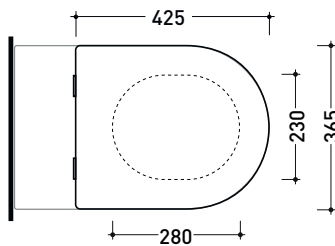

## 5051CW01

Polyester seat & cover

Complements: Link btw **goclean** wc (LK117G)  
 Link btw wc **Plus goclean** (LK117RG - LK117RGE)  
 Link wall hung wc (5051/WC)  
 Link **goclean** wall hung wc (5051/WCG - 5051/WCGE)  
 MiniLink wall hung wc (5064 - 5064E)  
 MiniLink **goclean** wall hung wc (5064G)

Package dim. 52 x 40 x 7 cm | Weight 4,4 kg | Pz. Pallet n° -

art. LK117G - LK117GE  
 LK117RG - LK117RGE

vista zenitale / zenital view

art. 5051/WC  
 5051/WCG - 5051/WCGE

vista zenitale / zenital view

art. 5064  
 5064G - 5064GE

vista zenitale / zenital view

vista laterale / lateral view

vista laterale / lateral view

vista laterale / lateral view