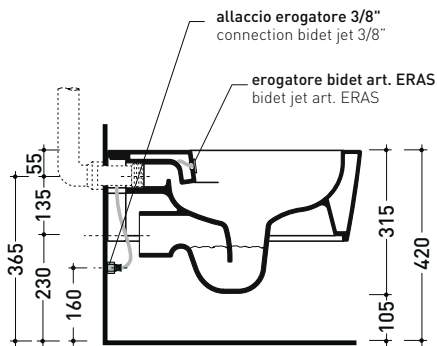

5051/WCGE

Wall hung wc with **goclean** system and stainless steel bidet jet
(bidet jet art. ERAS included)

Complements: Wood/polyester seat&cover (5051CW01)
Soft-closing thermosetting wrapping seat&cover (LKCW07 - 5051CW03)
SLIM soft-closing thermosetting seat&cover (LKCW09)
Line accessories: TWO - HOOP - FOLD

Technical accessories: Universal fixing bracket for wall hung wc/bidet (41/P)

Package dim. 58 x 36,5 x 36 cm | Weight 21,5 kg | Pz. Pallet n° 15

UNI EN 997

Dop-No997

FLAMINIA does not recommend combining this toilet model with rapid-flow/flushometer systems or traditional high tanks

vista zenitale / zenital view

dettaglio kit erogatore
kit bidet jet detail

sezione longitudinale / section

vista retro / back view

sizes in mm

Please consider a 2% tolerance on indicated measurements