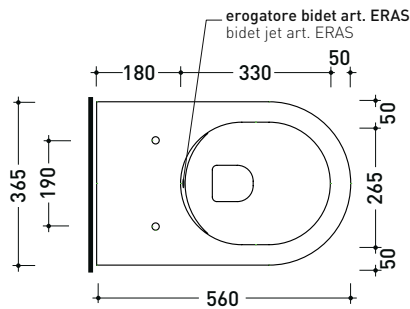

Technical accessories: Universal fixing bracket for wall hung wc/bidet (41/P)

Package dim. 58 x 36,5 x 36 cm | Weight 21,5 kg | Pz. Pallet n° 15

UNI EN 997

Dop-No997

FLAMINIA does not recommend combining this toilet model with rapid-flow/flushometer systems or traditional high tanks

vista zenitale / zenital view

dettaglio kit erogatore
kit bidet jet detail

sezione longitudinale / section

vista retro / back view

sizes in mm

Please consider a 2% tolerance on indicated measurements