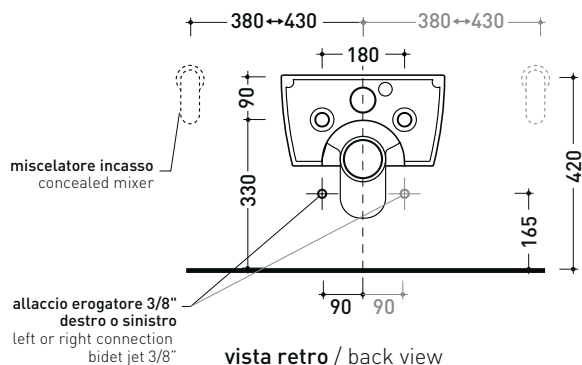

5051/WCGE

Wall hung wc with **goclean** system and stainless steel bidet jet
(bidet jet art. ERAS included)

Complements: Wood/polyester seat&cover (5051CW01)
Soft-closing thermosetting wrapping seat&cover (LKCW07 - 5051CW03)
SLIM soft-closing thermosetting seat&cover (LKCW09)
Line accessories: TWO - HOOP - FOLD

Technical accessories: Universal fixing bracket for wall hung wc/bidet (41/P)

Package dim. 58 x 36,5 x 36 cm | Weight 21,5 kg | Pz. Pallet n° 15

UNI EN 997

Dop-No997

FLAMINIA does not recommend combining this toilet model with rapid-flow/flushometer systems or traditional high tanks

vista zenitale / zenital view

dettaglio kit erogatore
kit bidet jet detail

sezione longitudinale / section

vista retro / back view

sizes in mm

Please consider a 2% tolerance on indicated measurements