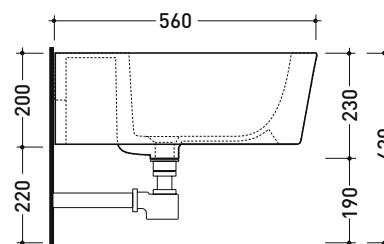

5051/B

Wall hung single-hole bidet

• with overflow • without hole/3 tap hole on demand

Complements: **Line taps bidet:** ONE - NOKÉ - SI - FOLD - X1 - STIL
Line accessories: TWO - HOOP - FOLD

Technical accessories: **Universal fixing bracket for wall hung wc/bidet (41/P)**
Short chrome siphon for bidet (SIFB/CR)
Stop & Go drain (PLSG)
Stop&Go CERAMIC drain (PLCE)
Two piece set chrome tap filters (RF026)

Package dim. 58 x 36,5 x 36 cm | Weight 19,5 kg | Pz. Pallet n° 15

UNI EN 14528 - CL20 Dop-No14528

vista zenitale / zenital view

vista laterale / lateral view

sezione longitudinale / section

vista retro / back view