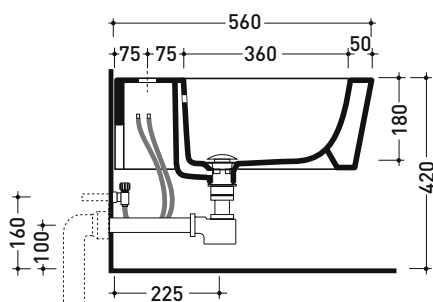

5051/B

Wall hung single-hole bidet

• with overflow • without hole/3 tap hole on demand

Complements: **Line taps bidet:** ONE - NOKÉ - SI - FOLD - X1 - STIL
Line accessories: TWO - HOOP - FOLD

Technical accessories: **Universal fixing bracket for wall hung wc/bidet (41/P)**
Short chrome siphon for bidet (SIFB/CR)
Stop & Go drain (PLSG)
Stop&Go CERAMIC drain (PLCE)
Two piece set chrome tap filters (RF026)

Package dim. 58 x 36,5 x 36 cm | Weight 19,5 kg | Pz. Pallet n° 15

UNI EN 14528 - CL20 Dop-No14528

vista zenitale / zenital view

vista laterale / lateral view

sezione longitudinale / section

vista retro / back view