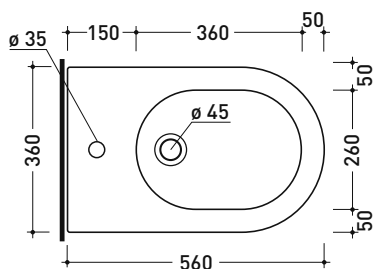

5051/B

Wall hung single-hole bidet

• with overflow • without hole/3 tap hole on demand

Complements: **Line taps bidet:** ONE - NOKÉ - SI - FOLD - X1 - STIL
Line accessories: TWO - HOOP - FOLD

Technical accessories: **Universal fixing bracket for wall hung wc/bidet (41/P)**
Short chrome siphon for bidet (SIFB/CR)
Stop & Go drain (PLSG)
Stop&Go CERAMIC drain (PLCE)
Two piece set chrome tap filters (RF026)

Package dim. 58 x 36,5 x 36 cm | Weight 19,5 kg | Pz. Pallet n° 15

UNI EN 14528 - CL20 Dop-No14528

vista zenitale / zenital view

vista laterale / lateral view

sezione longitudinale / section

vista retro / back view