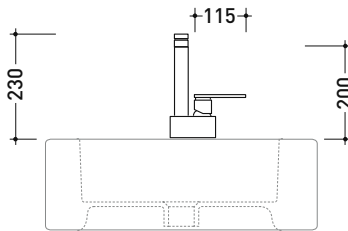

design **L+R PALOMBA** and **SERGIO MORI**

2003

113055/F

Single lever basin mixer (chrome stop&go drain included)

Complements: Line accessories: TWO - HOOP

Package dim. 40 x 24 x 16 cm | Weight 3 kg | Pz. Pallet n° -

vista frontale / frontal view

vista laterale / lateral view

vista zenitale / zenital view

sizes in mm

art. 113055/F

sizes in mm