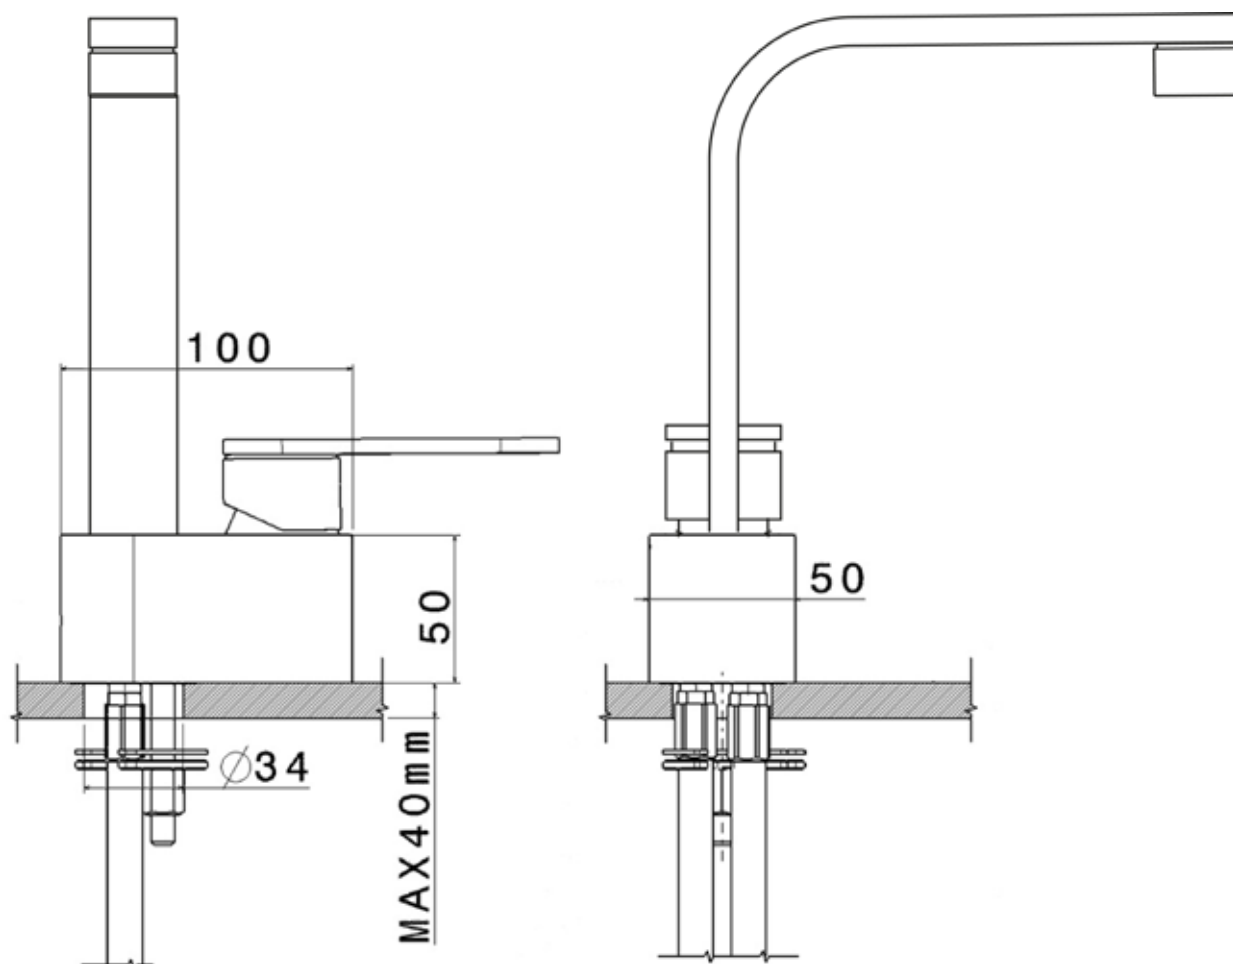

design **L+R PALOMBA** and **SERGIO MORI**

2003

113055/F

Single lever basin mixer (chrome stop&go drain included)

Complements: Line accessories: TWO - HOOP

Package dim. 40 x 24 x 16 cm | Weight 3 kg | Pz. Pallet n° -

vista frontale / frontal view

vista laterale / lateral view

vista zenitale / zenital view

sizes in mm

art. 113055/F

sizes in mm