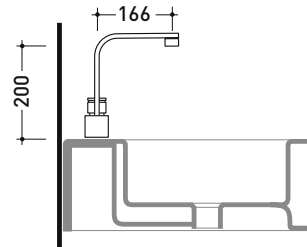

design **L+R PALOMBA** and **SERGIO MORI**

2003

113055/F

Single lever basin mixer (chrome stop&go drain included)

Complements: Line accessories: TWO - HOOP

Package dim. 40 x 24 x 16 cm | Weight 3 kg | Pz. Pallet n° -

vista frontale / frontal view

vista laterale / lateral view

vista zenitale / zenital view

sizes in mm

art. 113055/F

sizes in mm