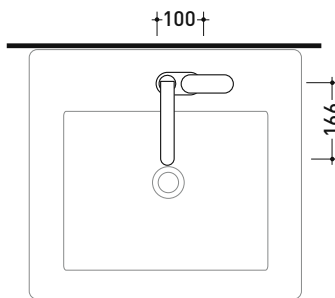

design **L+R PALOMBA** and **SERGIO MORI**

2003

113055/F

Single lever basin mixer (chrome stop&go drain included)

Complements: Line accessories: TWO - HOOP

Package dim. 40 x 24 x 16 cm | Weight 3 kg | Pz. Pallet n° -

vista frontale / frontal view

vista laterale / lateral view

vista zenitale / zenital view

sizes in mm

art. 113055/F

sizes in mm