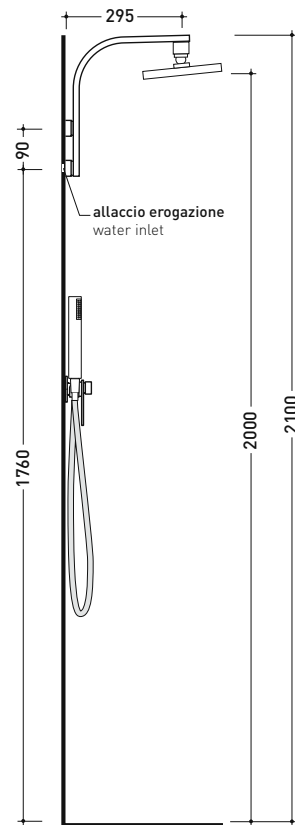

## 112550

Concealed shower set with overhead, mixer with diverter and handshower with support and hose (built-in part included)

Complements: Line accessories: TWO - HOOP

Package dim. 48 x 40 x 30 cm | Weight 7 kg | Pz. Pallet n° -

vista frontale / frontal view

vista laterale / lateral view

sizes in mm

art. 112550

VISTA DALL'ALTO

MASSIMO FORO  
PIASTRELLA

USCITA  
ALLA BOCCA

sizes in mm