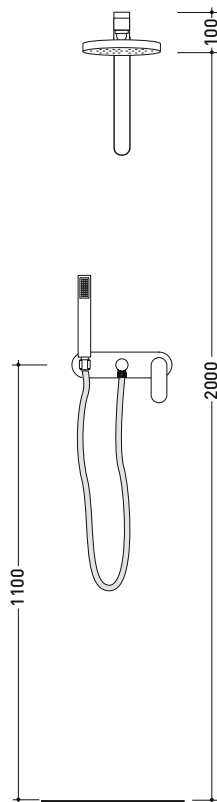

## 112550

Concealed shower set with overhead, mixer with diverter and handshower with support and hose (built-in part included)

Complements: Line accessories: TWO - HOOP

Package dim. 48 x 40 x 30 cm | Weight 7 kg | Pz. Pallet n° -

vista frontale / frontal view

vista laterale / lateral view

sizes in mm

art. 112550

VISTA DALL'ALTO

MASSIMO FORO  
PIASTRELLA

USCITA  
ALLA BOCCA

sizes in mm