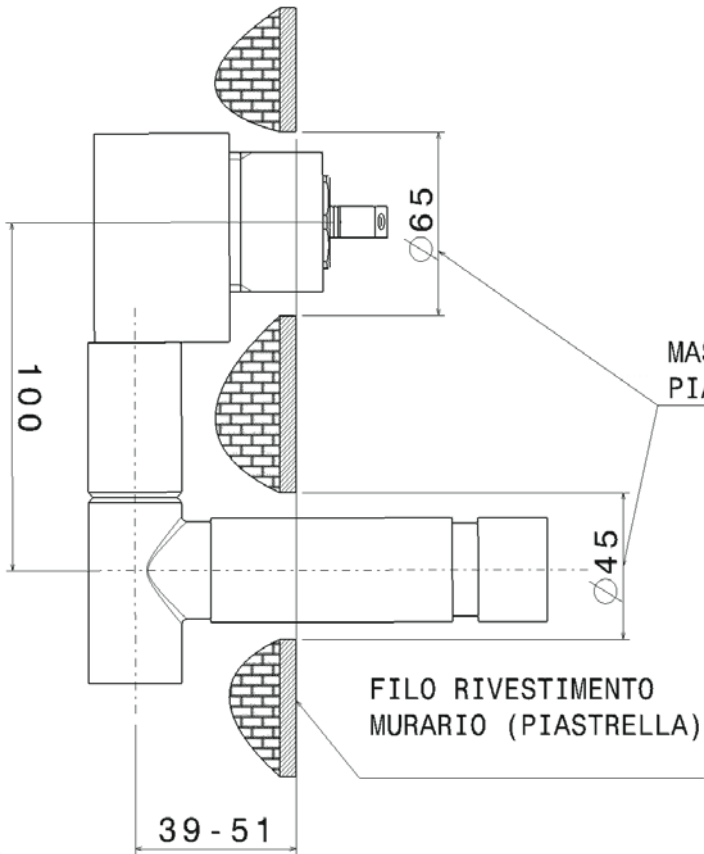

## 112550

Concealed shower set with overhead, mixer with diverter and handshower with support and hose (built-in part included)

Complements: Line accessories: TWO - HOOP

Package dim. 48 x 40 x 30 cm | Weight 7 kg | Pz. Pallet n° -

vista frontale / frontal view

vista laterale / lateral view

sizes in mm

art. 112550

VISTA DALL'ALTO

MASSIMO FORO  
PIASTRELLA

USCITA  
ALLA BOCCA

sizes in mm