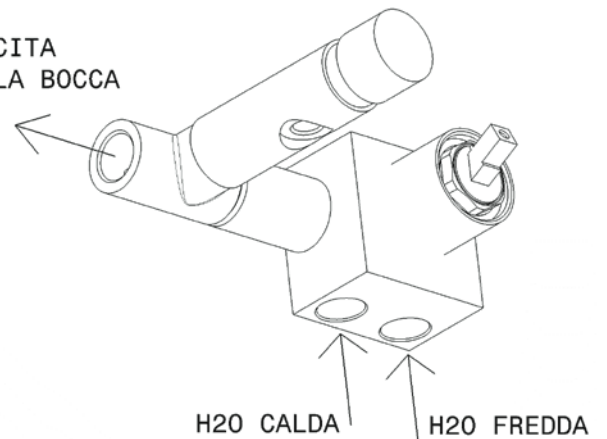

## 112550

Concealed shower set with overhead, mixer with diverter and handshower with support and hose (built-in part included)

Complements: Line accessories: TWO - HOOP

Package dim. 48 x 40 x 30 cm | Weight 7 kg | Pz. Pallet n° -

vista frontale / frontal view

vista laterale / lateral view

sizes in mm

art. 112550

VISTA DALL'ALTO

MASSIMO FORO  
PIASTRELLA

USCITA  
ALLA BOCCA

sizes in mm