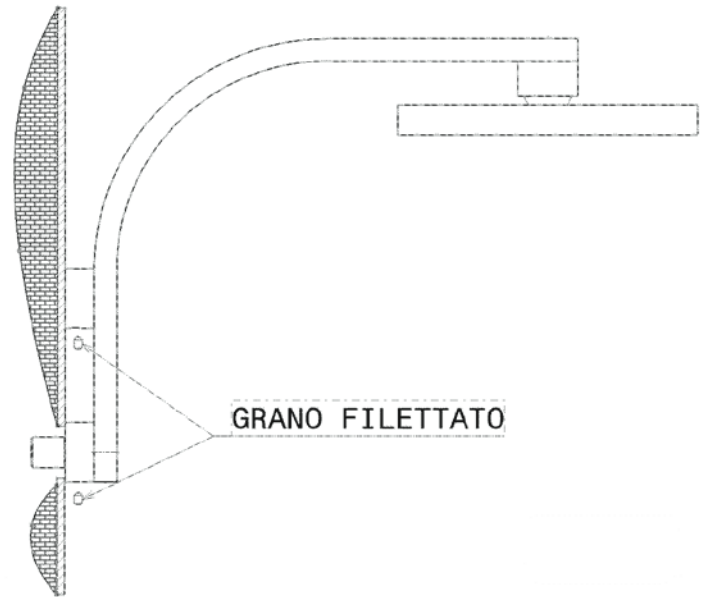

## 112550

Concealed shower set with overhead, mixer with diverter and handshower with support and hose (built-in part included)

Complements: Line accessories: TWO - HOOP

Package dim. 48 x 40 x 30 cm | Weight 7 kg | Pz. Pallet n° -

vista frontale / frontal view

vista laterale / lateral view

sizes in mm

art. 112550

VISTA DALL'ALTO

MASSIMO FORO  
PIASTRELLA

USCITA  
ALLA BOCCA

sizes in mm