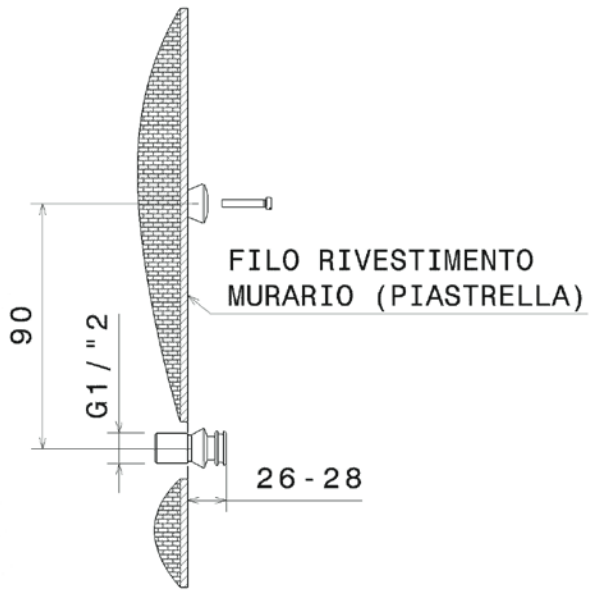

## 112550

Concealed shower set with overhead, mixer with diverter and handshower with support and hose (built-in part included)

Complements: Line accessories: TWO - HOOP

Package dim. 48 x 40 x 30 cm | Weight 7 kg | Pz. Pallet n° -

vista frontale / frontal view

vista laterale / lateral view

sizes in mm

art. 112550

VISTA DALL'ALTO

MASSIMO FORO  
PIASTRELLA

USCITA  
ALLA BOCCA

sizes in mm