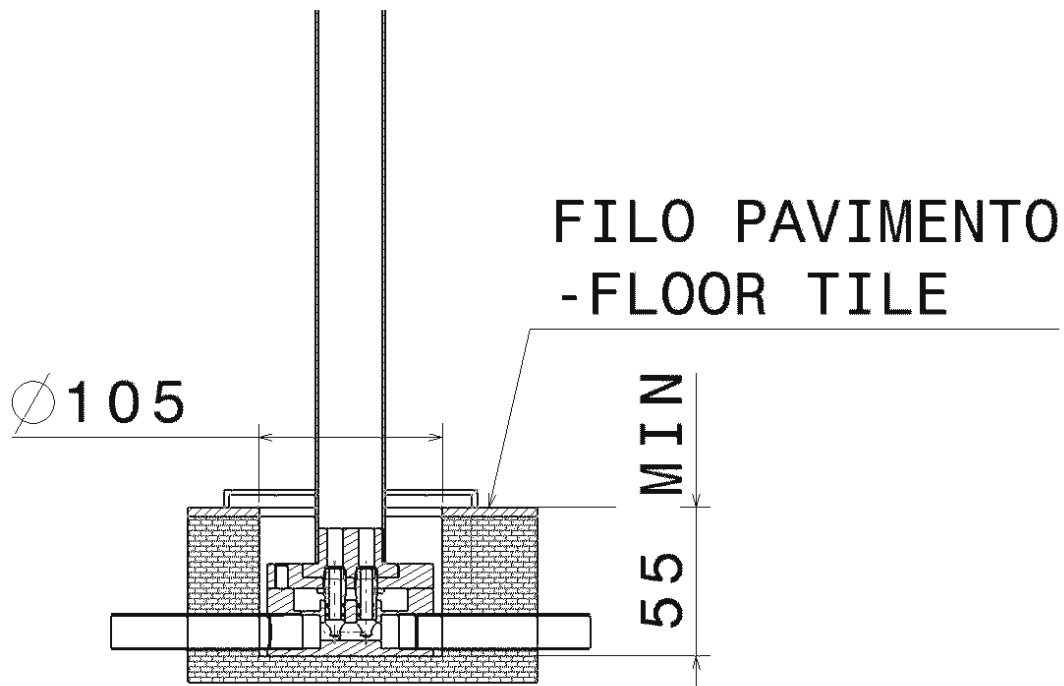

design **L+R PALOMBA** and **SERGIO MORI**

2003

112086

Freestanding shower mixer with overhead, diverter and handshower with support and hose (built-in part included)

Complements: Line accessories: TWO - HOOP

Package dim. 122 x 48 x 22 cm | Weight 16,5 kg | Pz. Pallet n° -

vista zenitale / zenital view

vista frontale / frontal view

vista laterale / lateral view

sizes in mm

art. 112086

sizes in mm