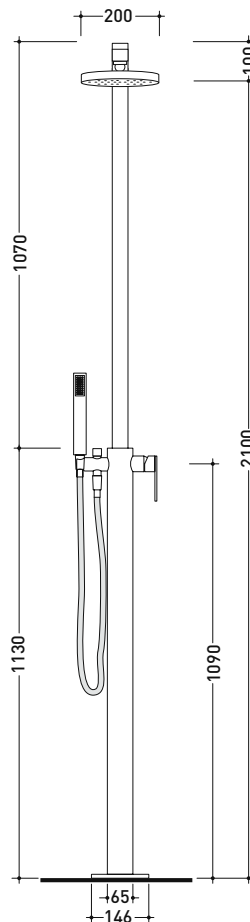

design **L+R PALOMBA** and **SERGIO MORI**

2003

112086

Freestanding shower mixer with overhead, diverter and handshower with support and hose (built-in part included)

Complements: Line accessories: TWO - HOOP

Package dim. 122 x 48 x 22 cm | Weight 16,5 kg | Pz. Pallet n° -

vista zenitale / zenital view

vista frontale / frontal view

vista laterale / lateral view

sizes in mm

art. 112086

sizes in mm