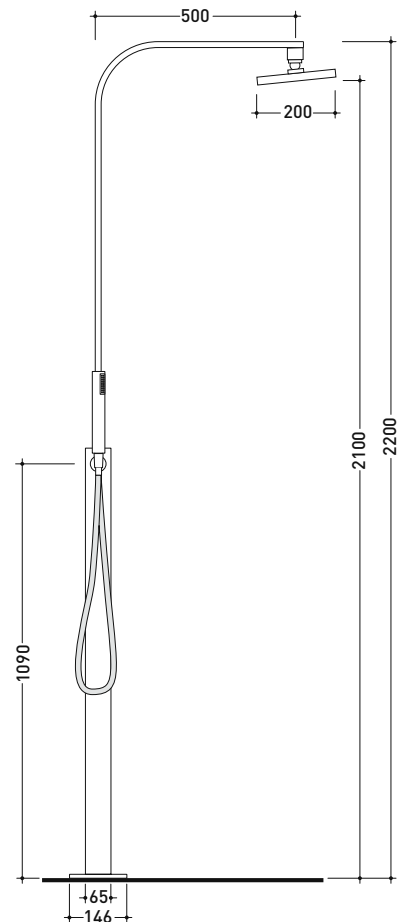

design **L+R PALOMBA** and **SERGIO MORI**

2003

112086

Freestanding shower mixer with overhead, diverter and handshower with support and hose (built-in part included)

Complements: Line accessories: TWO - HOOP

Package dim. 122 x 48 x 22 cm | Weight 16,5 kg | Pz. Pallet n° -

vista zenitale / zenital view

vista frontale / frontal view

vista laterale / lateral view

sizes in mm

art. 112086

sizes in mm