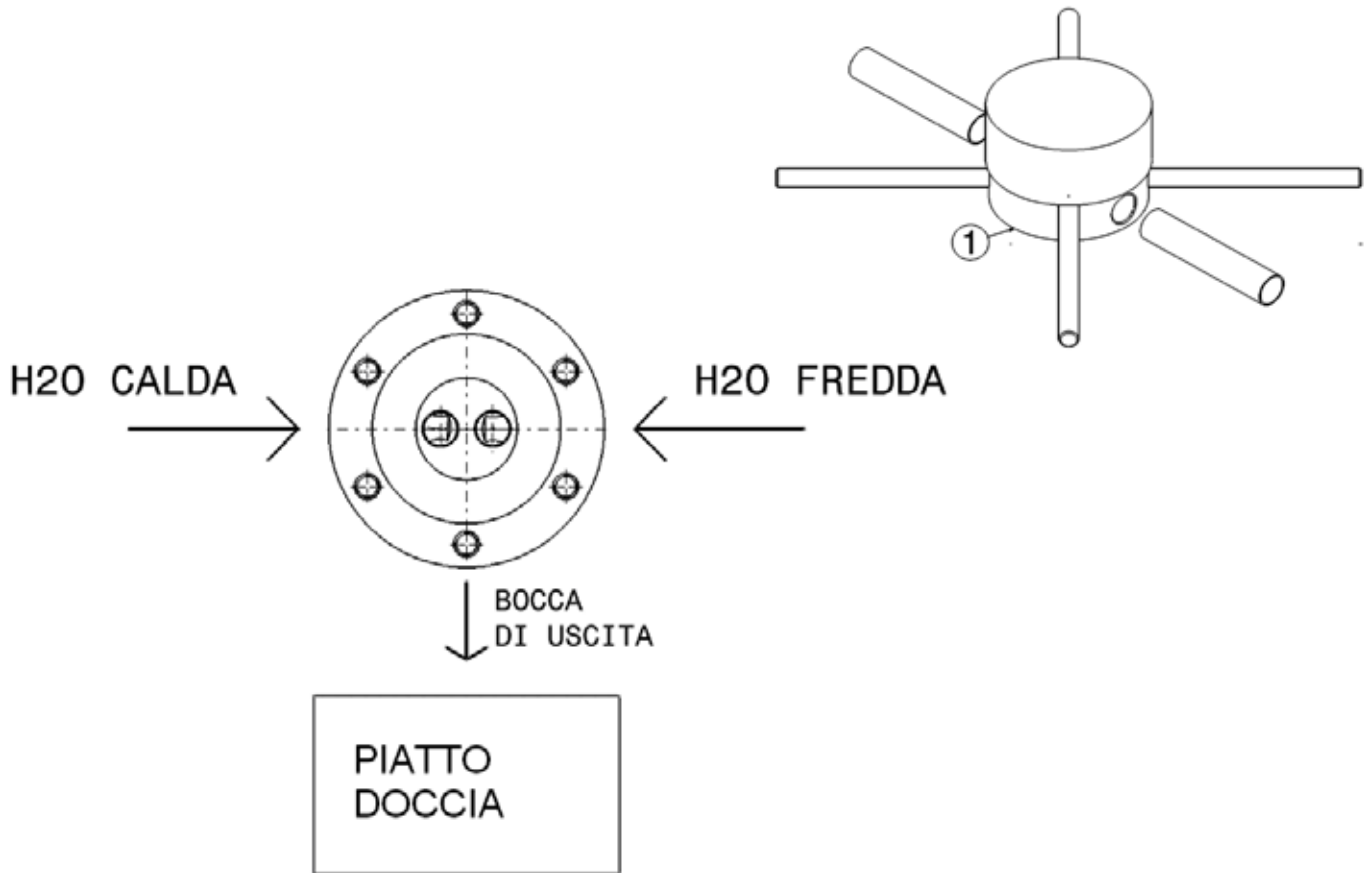

design **L+R PALOMBA** and **SERGIO MORI**

2003

112086

Freestanding shower mixer with overhead, diverter and handshower with support and hose (built-in part included)

Complements: Line accessories: TWO - HOOP

Package dim. 122 x 48 x 22 cm | Weight 16,5 kg | Pz. Pallet n° -

vista zenitale / zenital view

vista frontale / frontal view

vista laterale / lateral view

sizes in mm

art. 112086

sizes in mm