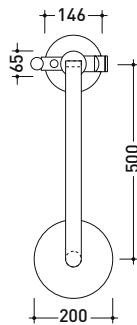

design **L+R PALOMBA** and **SERGIO MORI**

2003

112086

Freestanding shower mixer with overhead, diverter and handshower with support and hose (built-in part included)

Complements: Line accessories: TWO - HOOP

Package dim. 122 x 48 x 22 cm | Weight 16,5 kg | Pz. Pallet n° -

vista zenitale / zenital view

vista frontale / frontal view

vista laterale / lateral view

sizes in mm

art. 112086

sizes in mm