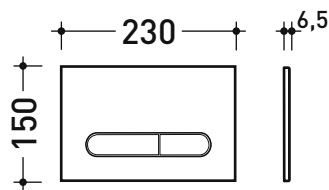

2020

064522FL

BOUND double flush mechanical control plate
POLISHED CHROME finish

064524FL

BOUND double flush mechanical control plate
SATIN CHROME finish

- Dual flush
- Mechanic actuation
- Dimensions: 230 X 150 mm
- Operating force < 20N
- Thickness: 6,5 mm
- Side opening with "Click" System

COMPATIBILE CON CASSETTE OLI74 PLUS

Package dim.

Weight 1 kg

Pz. Pallet n°

sizes in mm