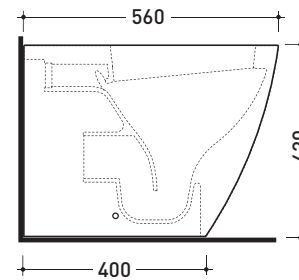

Package dim. 56,5 x 37 x 43,5 cm | Weight 31,5 kg | Pz. Pallet n° 15

UNI EN 997

Dop-No997

FLAMINIA does not recommend combining this toilet model with rapid-flow/flushometer systems or traditional high tanks

vista zenitale / zenital view

vista laterale / lateral view

sezione longitudinale / section

vista retro / back view

sizes in mm

CERAMIC: glossy finish

white

Please consider a 2% tolerance on indicated measurements