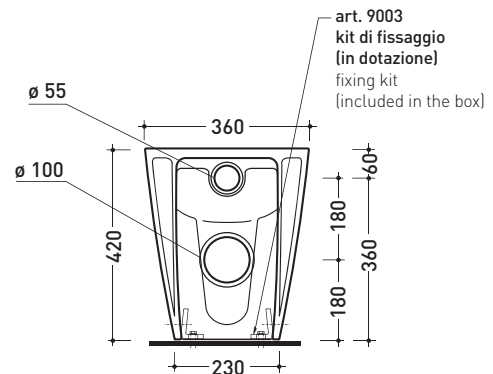

Package dim. 56,5 x 37 x 43,5 cm | Weight 31,5 kg | Pz. Pallet n° 15

UNI EN 997

Dop-No997

FLAMINIA does not recommend combining this toilet model with rapid-flow/flushometer systems or traditional high tanks

vista zenitale / zenital view

vista laterale / lateral view

sezione longitudinale / section

vista retro / back view

sizes in mm

CERAMIC: glossy finish

white

Please consider a 2% tolerance on indicated measurements