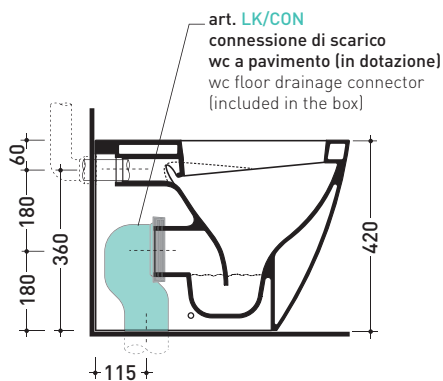

design GIULIO CAPPELLINI and ROBERTO PALOMBA

1999

LK117

Back to wall wc with S/P trap (drainage connector for floor trap art. LK/CON and floor fixing kit art. 9003 included)

Complements: Wood/polyester seat&cover (5051CW01)
 Soft-closing thermosetting wrapping seat&cover (LKCW07)
 SLIM soft-closing thermosetting seat&cover (5051CW09)
 gocale elettronico multifunzione coverseat (FL7235 - FL7035R)
 Niagara monoblock cistern (TR39)
 Line accessories: TWO - HOOP - NOKÈ - FOLD

Package dim. 56,5 x 37 x 43,5 cm | Weight 31,5 kg | Pz. Pallet n° 15

UNI EN 997

Dop-No997

FLAMINIA does not recommend combining this toilet model with rapid-flow/flushometer systems or traditional high tanks

vista zenitale / zenital view

vista laterale / lateral view

sezione longitudinale / section

vista retro / back view

sizes in mm

CERAMIC: glossy finish

white

Please consider a 2% tolerance on indicated measurements