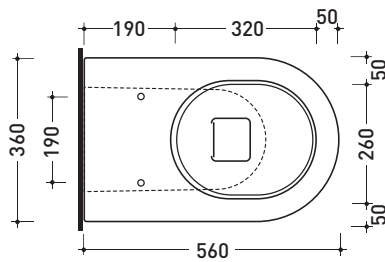

Package dim. 56,5 x 37 x 43,5 cm | Weight 31,5 kg | Pz. Pallet n° 15

UNI EN 997

Dop-No997

FLAMINIA does not recommend combining this toilet model with rapid-flow/flushometer systems or traditional high tanks

vista zenitale / zenital view

vista laterale / lateral view

sezione longitudinale / section

vista retro / back view

sizes in mm

CERAMIC: glossy finish

white

Please consider a 2% tolerance on indicated measurements