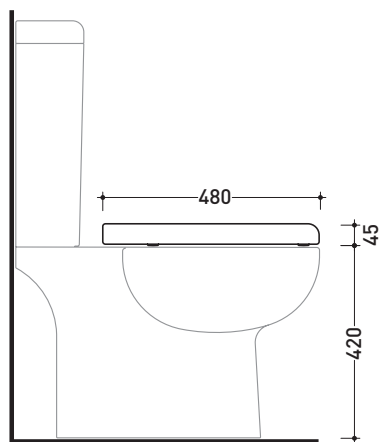

SRCW03

Soft-closing thermosetting wrapping seat & cover

Complements: **Sprint wall hung wc (SR118)**
Sprint monoblock wc (SR116 - SR115)

WHILE STOCKS LAST

Package dim. 40 x 52 x 7 cm | Weight 3 kg | Pz. Pallet n° -

art. SR115 / SR116
 vista zenitale / zenital view

art. SR118
 vista zenitale / zenital view

art. SR115 / SR116
 vista laterale / lateral view

art. SR118
 vista laterale / lateral view

sizes in mm

THERMOSETTING: glossy finish

white