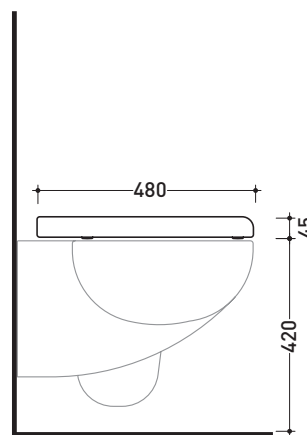

SRCW03

Soft-closing thermosetting wrapping seat & cover

Complements: **Sprint wall hung wc (SR118)**
Sprint monoblock wc (SR116 - SR115)

WHILE STOCKS LAST

Package dim. 40 x 52 x 7 cm | Weight 3 kg | Pz. Pallet n° -

art. SR115 / SR116
 vista zenitale / zenital view

art. SR118
 vista zenitale / zenital view

art. SR115 / SR116
 vista laterale / lateral view

art. SR118
 vista laterale / lateral view

sizes in mm

THERMOSETTING: glossy finish