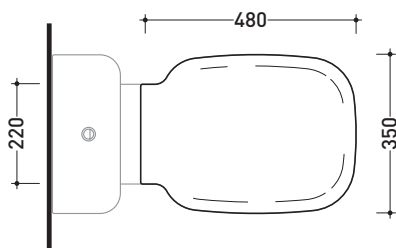

SRCW03

Soft-closing thermosetting wrapping seat & cover

Complements: **Sprint wall hung wc (SR118)**
Sprint monoblock wc (SR116 - SR115)

WHILE STOCKS LAST

Package dim. 40 x 52 x 7 cm | Weight 3 kg | Pz. Pallet n° -

art. SR115 / SR116
 vista zenitale / zenital view

art. SR118
 vista zenitale / zenital view

art. SR115 / SR116
 vista laterale / lateral view

art. SR118
 vista laterale / lateral view

sizes in mm

THERMOSETTING: glossy finish