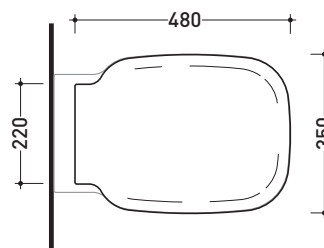

SRCW03

Soft-closing thermosetting wrapping seat & cover

Complements: **Sprint wall hung wc (SR118)**
Sprint monoblock wc (SR116 - SR115)

WHILE STOCKS LAST

Package dim. 40 x 52 x 7 cm | Weight 3 kg | Pz. Pallet n° -

art. SR115 / SR116
 vista zenitale / zenital view

art. SR118
 vista zenitale / zenital view

art. SR115 / SR116
 vista laterale / lateral view

art. SR118
 vista laterale / lateral view

sizes in mm

THERMOSETTING: glossy finish