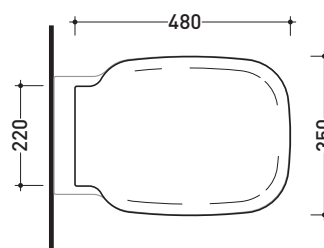

SRCW02

Thermosetting wrapping seat & cover

Complements: **Sprint wall hung wc (SR118)**
Sprint monoblock wc (SR116 - SR115)

Package dim. 40 x 52 x 7 cm | Weight 3 kg | Pz. Pallet n° -

WHILE STOCKS LAST

art. SR115 / SR116
 vista zenitale / zenital view

art. SR118
 vista zenitale / zenital view

art. SR115 / SR116
 vista laterale / lateral view

art. SR118
 vista laterale / lateral view

sizes in mm

THERMOSETTING: glossy finish

white