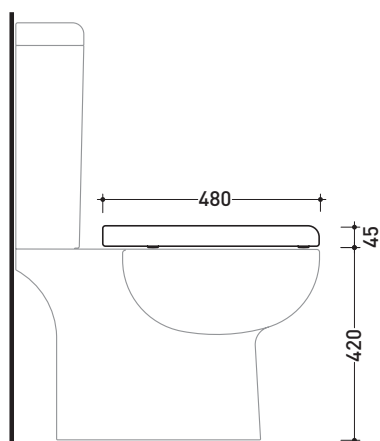

SRCW02

Thermosetting wrapping seat & cover

Complements: **Sprint wall hung wc (SR118)**
Sprint monoblock wc (SR116 - SR115)

Package dim. 40 x 52 x 7 cm | Weight 3 kg | Pz. Pallet n° -

WHILE STOCKS LAST

art. SR115 / SR116
 vista zenitale / zenital view

art. SR118
 vista zenitale / zenital view

art. SR115 / SR116
 vista laterale / lateral view

art. SR118
 vista laterale / lateral view

sizes in mm

THERMOSETTING: glossy finish

white