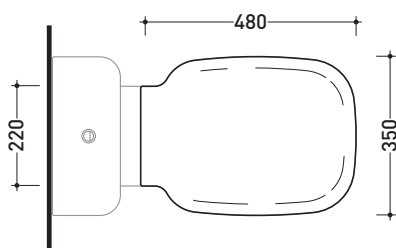

SRCW02

Thermosetting wrapping seat & cover

Complements: **Sprint wall hung wc (SR118)**
Sprint monoblock wc (SR116 - SR115)

Package dim. 40 x 52 x 7 cm | Weight 3 kg | Pz. Pallet n° -

WHILE STOCKS LAST

art. SR115 / SR116
 vista zenitale / zenital view

art. SR118
 vista zenitale / zenital view

art. SR115 / SR116
 vista laterale / lateral view

art. SR118
 vista laterale / lateral view

sizes in mm

THERMOSETTING: glossy finish

white