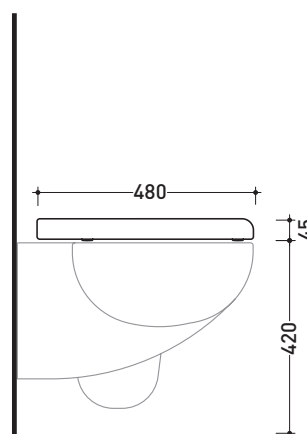

SRCW02

Thermosetting wrapping seat & cover

Complements: **Sprint wall hung wc (SR118)**
Sprint monoblock wc (SR116 - SR115)

Package dim. 40 x 52 x 7 cm | Weight 3 kg | Pz. Pallet n° -

WHILE STOCKS LAST

art. SR115 / SR116
 vista zenitale / zenital view

art. SR118
 vista zenitale / zenital view

art. SR115 / SR116
 vista laterale / lateral view

art. SR118
 vista laterale / lateral view

sizes in mm

THERMOSETTING: glossy finish

white