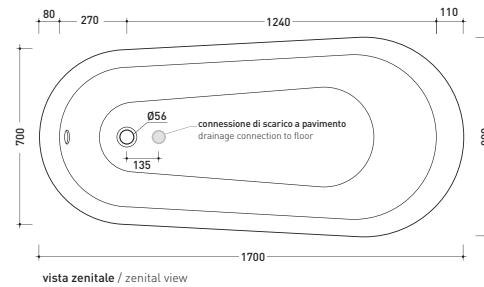

## EG171

Free-standing white Crystal-Tech bathtub 170 cm  
(including 2 stainless support and external drainage system)

• WITH OVERFLOW

Complements: **Line accessories** EVERGREEN  
**Line taps** EVERGREEN

Package dim. 200 x 100 x 69 cm | Weight 75 kg | Pz. Pallet n° 1

WHILE STOCKS LAST

Capacità Max / Max Capacity 165 L.  
Peso Netto / Net Weight 60 Kg.

sizes in mm

CRYSTAL-TECH: glossy finish

white

BRASS: glossy finish