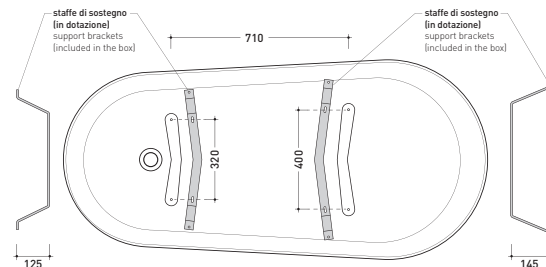

## EG171

Free-standing white Crystal-Tech bathtub 170 cm  
(including 2 stainless support and external drainage system)

• WITH OVERFLOW

Complements: **Line accessories** EVERGREEN  
**Line taps** EVERGREEN

Package dim. 200 x 100 x 69 cm | Weight 75 kg | Pz. Pallet n° 1

WHILE STOCKS LAST

Capacità Max / Max Capacity 165 L.  
Peso Netto / Net Weight 60 Kg.

sizes in mm

CRYSTAL-TECH: glossy finish

white

BRASS: glossy finish