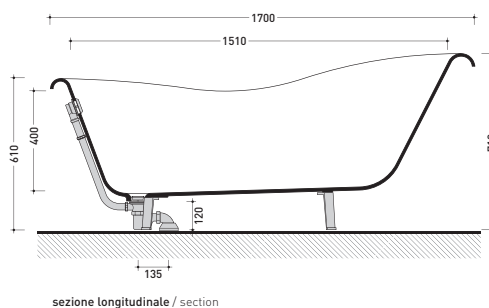

## EG171

Free-standing white Crystal-Tech bathtub 170 cm  
(including 2 stainless support and external drainage system)

• WITH OVERFLOW

Complements: **Line accessories** EVERGREEN  
**Line taps** EVERGREEN

Package dim. 200 x 100 x 69 cm | Weight 75 kg | Pz. Pallet n° 1

WHILE STOCKS LAST

Capacità Max / Max Capacity 165 L.  
Peso Netto / Net Weight 60 Kg.

sizes in mm

CRYSTAL-TECH: glossy finish

white

BRASS: glossy finish