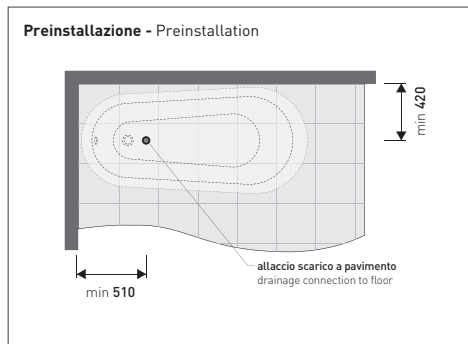

## EG171

Free-standing white Crystal-Tech bathtub 170 cm  
(including 2 stainless support and external drainage system)

• WITH OVERFLOW

Complements: **Line accessories** EVERGREEN  
**Line taps** EVERGREEN

Package dim. 200 x 100 x 69 cm | Weight 75 kg | Pz. Pallet n° 1

WHILE STOCKS LAST

Capacità Max / Max Capacity 165 L.  
Peso Netto / Net Weight 60 Kg.

sizes in mm

CRYSTAL-TECH: glossy finish

white

BRASS: glossy finish