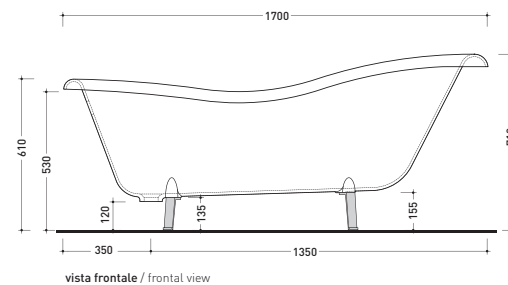

## EG171

Free-standing white Crystal-Tech bathtub 170 cm  
(including 2 stainless support and external drainage system)

• WITH OVERFLOW

Complements: **Line accessories** EVERGREEN  
**Line taps** EVERGREEN

Package dim. 200 x 100 x 69 cm | Weight 75 kg | Pz. Pallet n° 1

WHILE STOCKS LAST

Capacità Max / Max Capacity 165 L.  
Peso Netto / Net Weight 60 Kg.

sizes in mm

CRYSTAL-TECH: glossy finish

white

BRASS: glossy finish