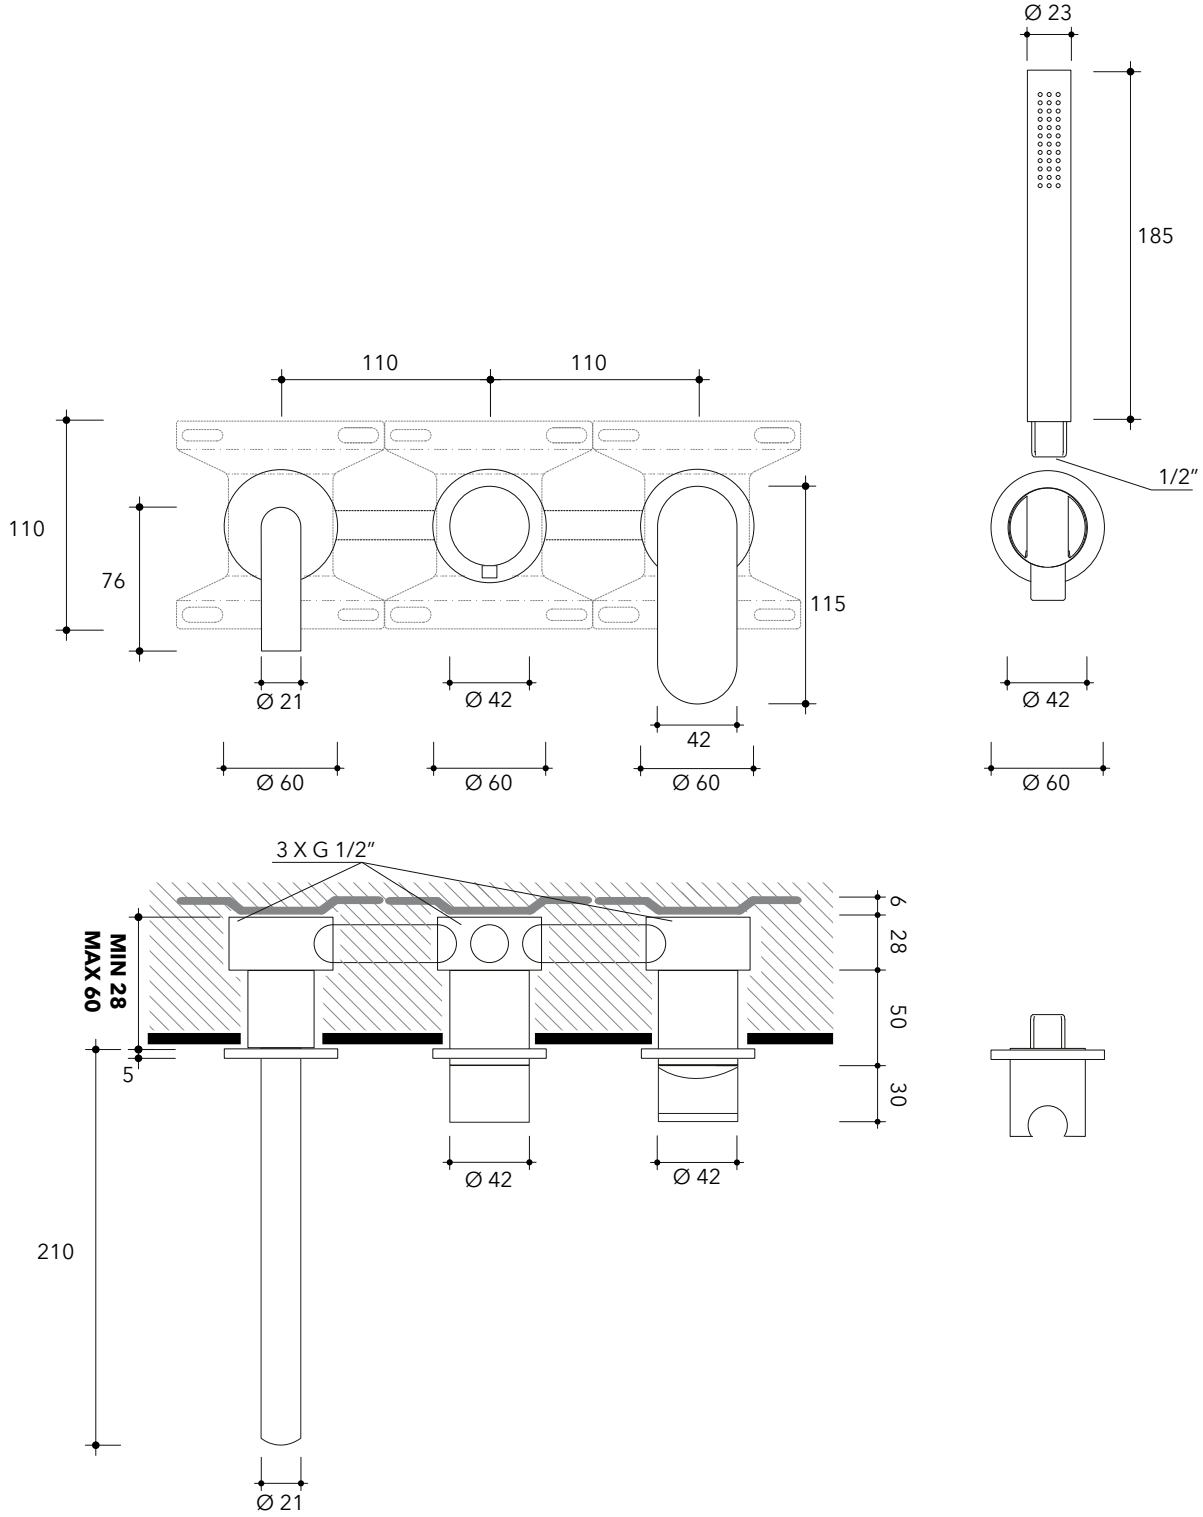

X1

FLAMINIA.

design FLAMINIA DESIGN TEAM

2017

X12570

Bath set: concealed single-lever mixer, inverter, spout and hand showerhand with support

Complements:

Package dim.

Weight 5 kg

Pz. Pallet n° -

CE

* misure consigliate / suggested measurements

vista zenitale / zenital view

vista frontale / frontal view

sizes in mm

STAINLESS STEEL

art. **X12570**

sizes in mm