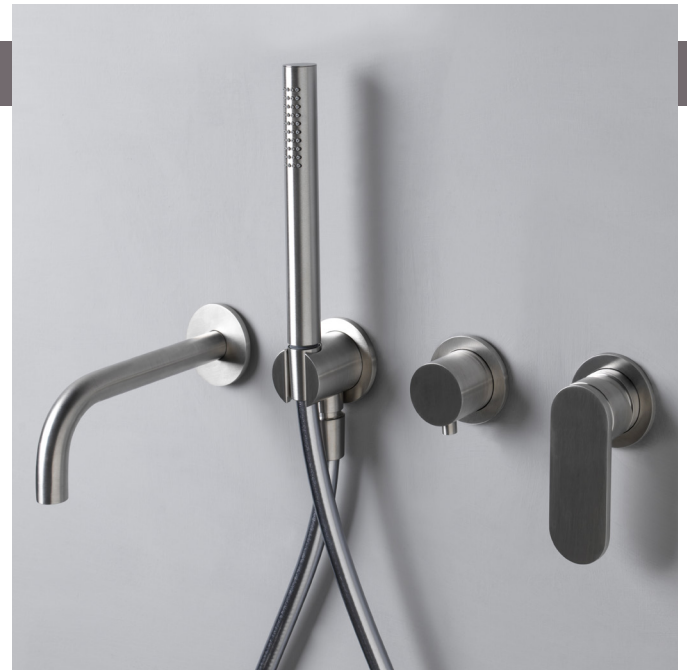

X1

FLAMINIA.

design FLAMINIA DESIGN TEAM

2017

X12570

Bath set: concealed single-lever mixer, inverter, spout and hand showerhand with support

Complements:

Package dim.

Weight 5 kg

Pz. Pallet n° -

CE

* misure consigliate / suggested measurements

vista zenitale / zenital view

vista frontale / frontal view

sizes in mm

STAINLESS STEEL