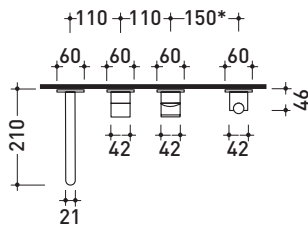

X1

FLAMINIA.

design FLAMINIA DESIGN TEAM

2017

X12570

Bath set: concealed single-lever mixer, inverter, spout and hand showerhand with support

Complements:

Package dim.

Weight 5 kg

Pz. Pallet n° -

CE

* misure consigliate / suggested measurements

vista zenitale / zenital view

vista frontale / frontal view

sizes in mm

STAINLESS STEEL

art. **X12570**

sizes in mm