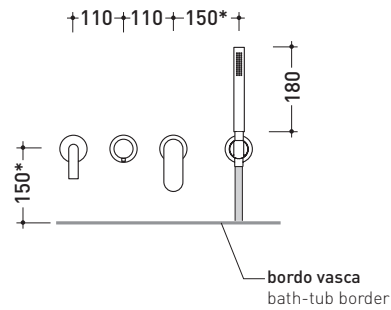

X1

FLAMINIA.

design FLAMINIA DESIGN TEAM

2017

X12570

Bath set: concealed single-lever mixer, inverter, spout and hand showerhand with support

Complements:

Package dim.

Weight 5 kg

Pz. Pallet n° -

CE

* misure consigliate / suggested measurements

vista zenitale / zenital view

vista frontale / frontal view

sizes in mm

STAINLESS STEEL

art. **X12570**

sizes in mm